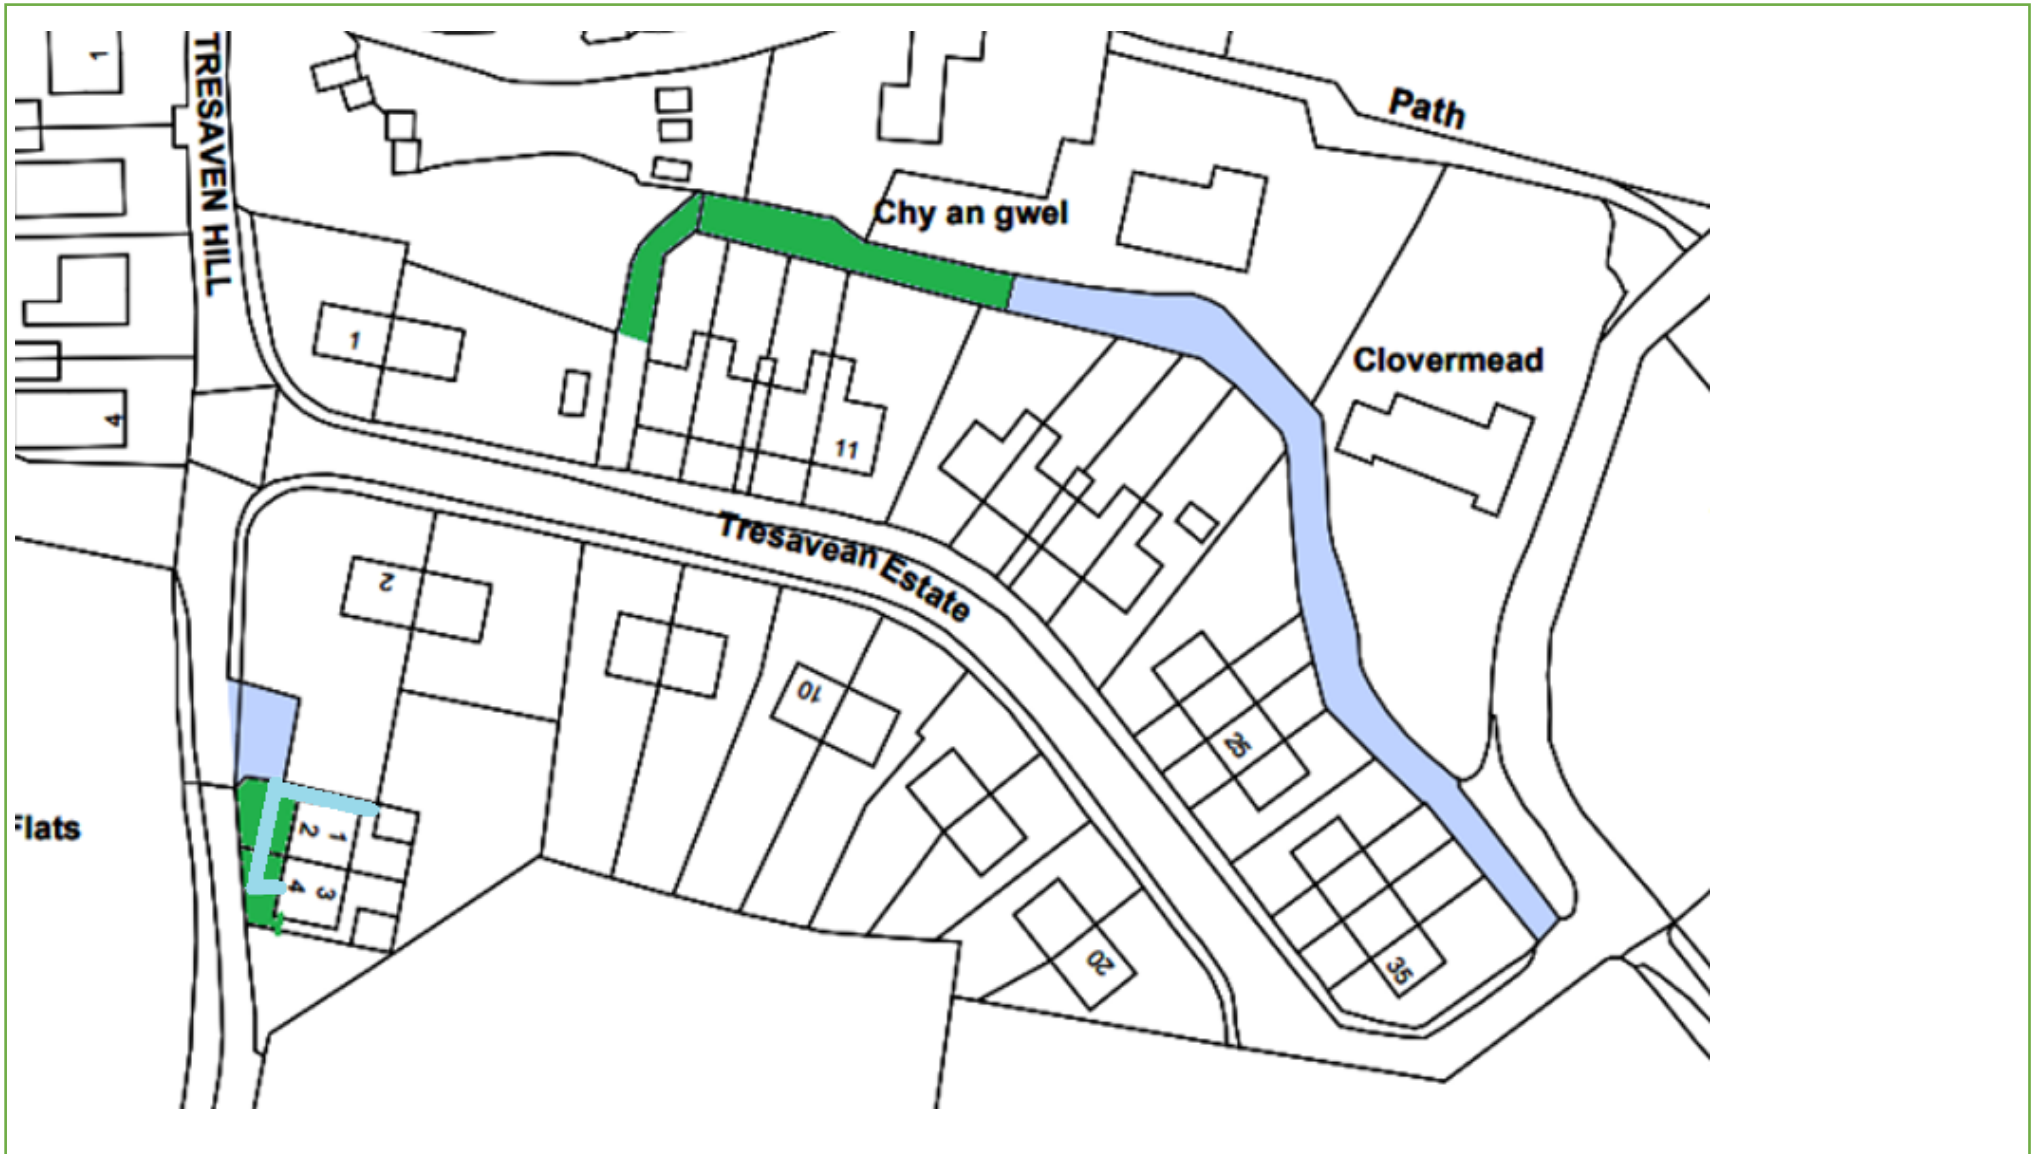

Grounds Maintenance

Map 71 – Trenoweth Estate North Country, Redruth TR16 4AQ

KEY:  Grass Cutting  Weed Control  Hedges  Shrub Beds

Last Update: 12/12/22 By: IM

Grounds Maintenance

Map 84 – Tresavean Estate Lanner, Redruth TR16 6JG

KEY:  Grass Cutting  Weed Control  Hedges  Shrub Beds

Last Update: 30/11/21 By: IM

Grounds Maintenance

Map 14 – Trinity Close Penmarth, Carmellis, Redruth TR16 6PJ

KEY:  Grass Cutting  Weed Control

Last Update: 30/09/22 By: IM