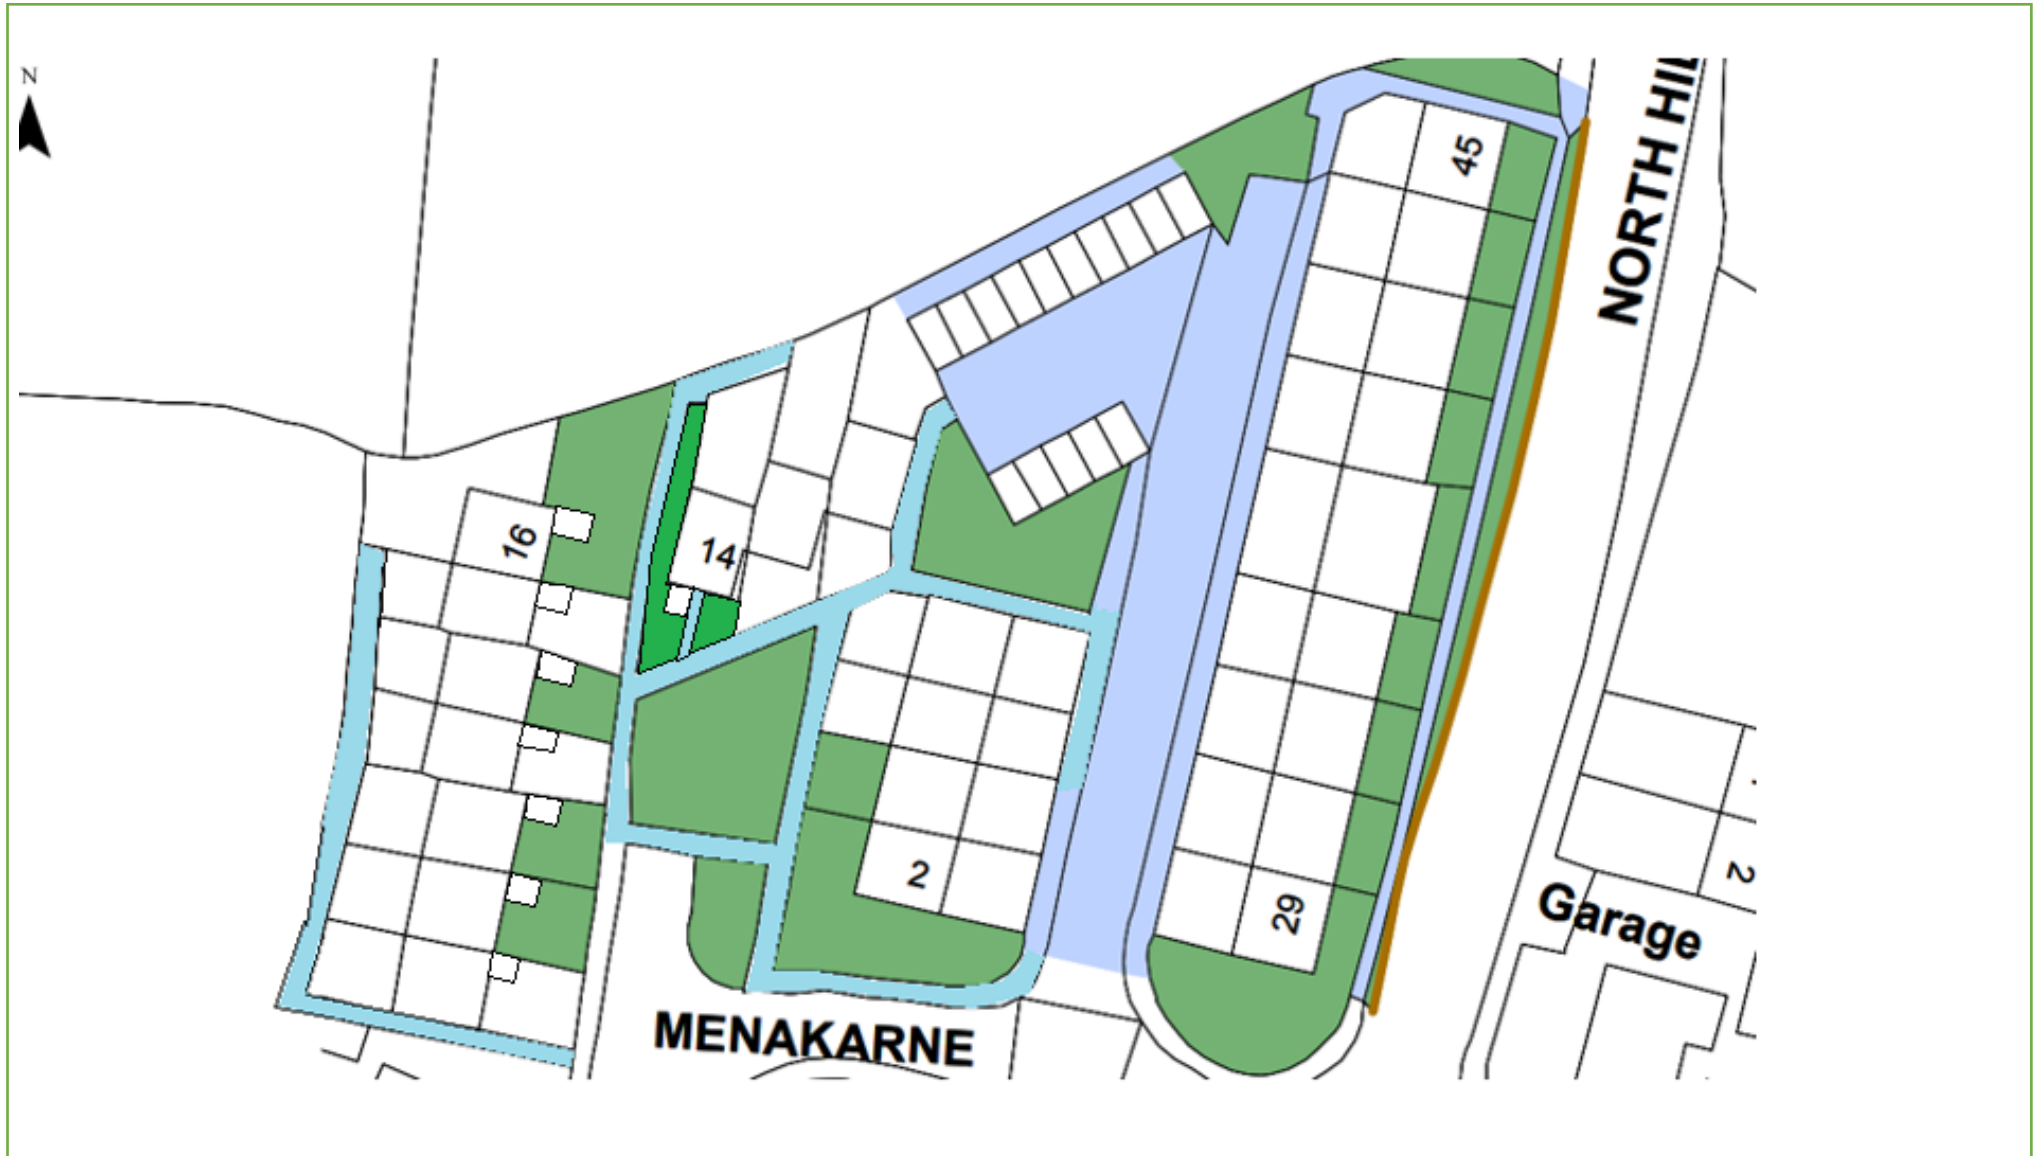

Last Update: 30/09/22 By: IM

Grounds Maintenance

Map 108 – Gyllyvean Gardens Lanner TR16 6GG

KEY:  Grass Cutting  Weed Control  Hedges  Shrub Beds

Last Update: 10/10/22 By: IM

Grounds Maintenance

Map 79 – Menakarne Carharrack, Redruth TR16 5RQ

KEY:  Grass Cutting  Weed Control  Hedges  Shrub Beds  Wildflower Meadows

Last Update: 25/11/22 By: IM

Grounds Maintenance

Map 163 – Mineral Way St Day TR16 5BZ

KEY:  Grass Cutting  Weed Control  Hedges  Shrub Beds  Wildflower Meadows

Last Update: 12/12/22 By: IM

Grounds Maintenance

Map 149 – Park an Lann Church Lane, Illogan, Redruth TR16 4FQ

KEY:  Grass Cutting  Weed Control  Hedges  Shrub Beds  Wildflower Meadows

Last Update: 14/10/22 By: IM

Grounds Maintenance
Map 82

Paynters Lane End
TR16 4DS

Key:  Grass Cutting  Weed Control  Hedges  Shrub Beds  Wildflower Meadow  Eco Corridor  Clear Rain Grills

Grounds Maintenance

Map 80 – Tangye Close & Oxland Rd Illogan, Redruth TR16 4SN