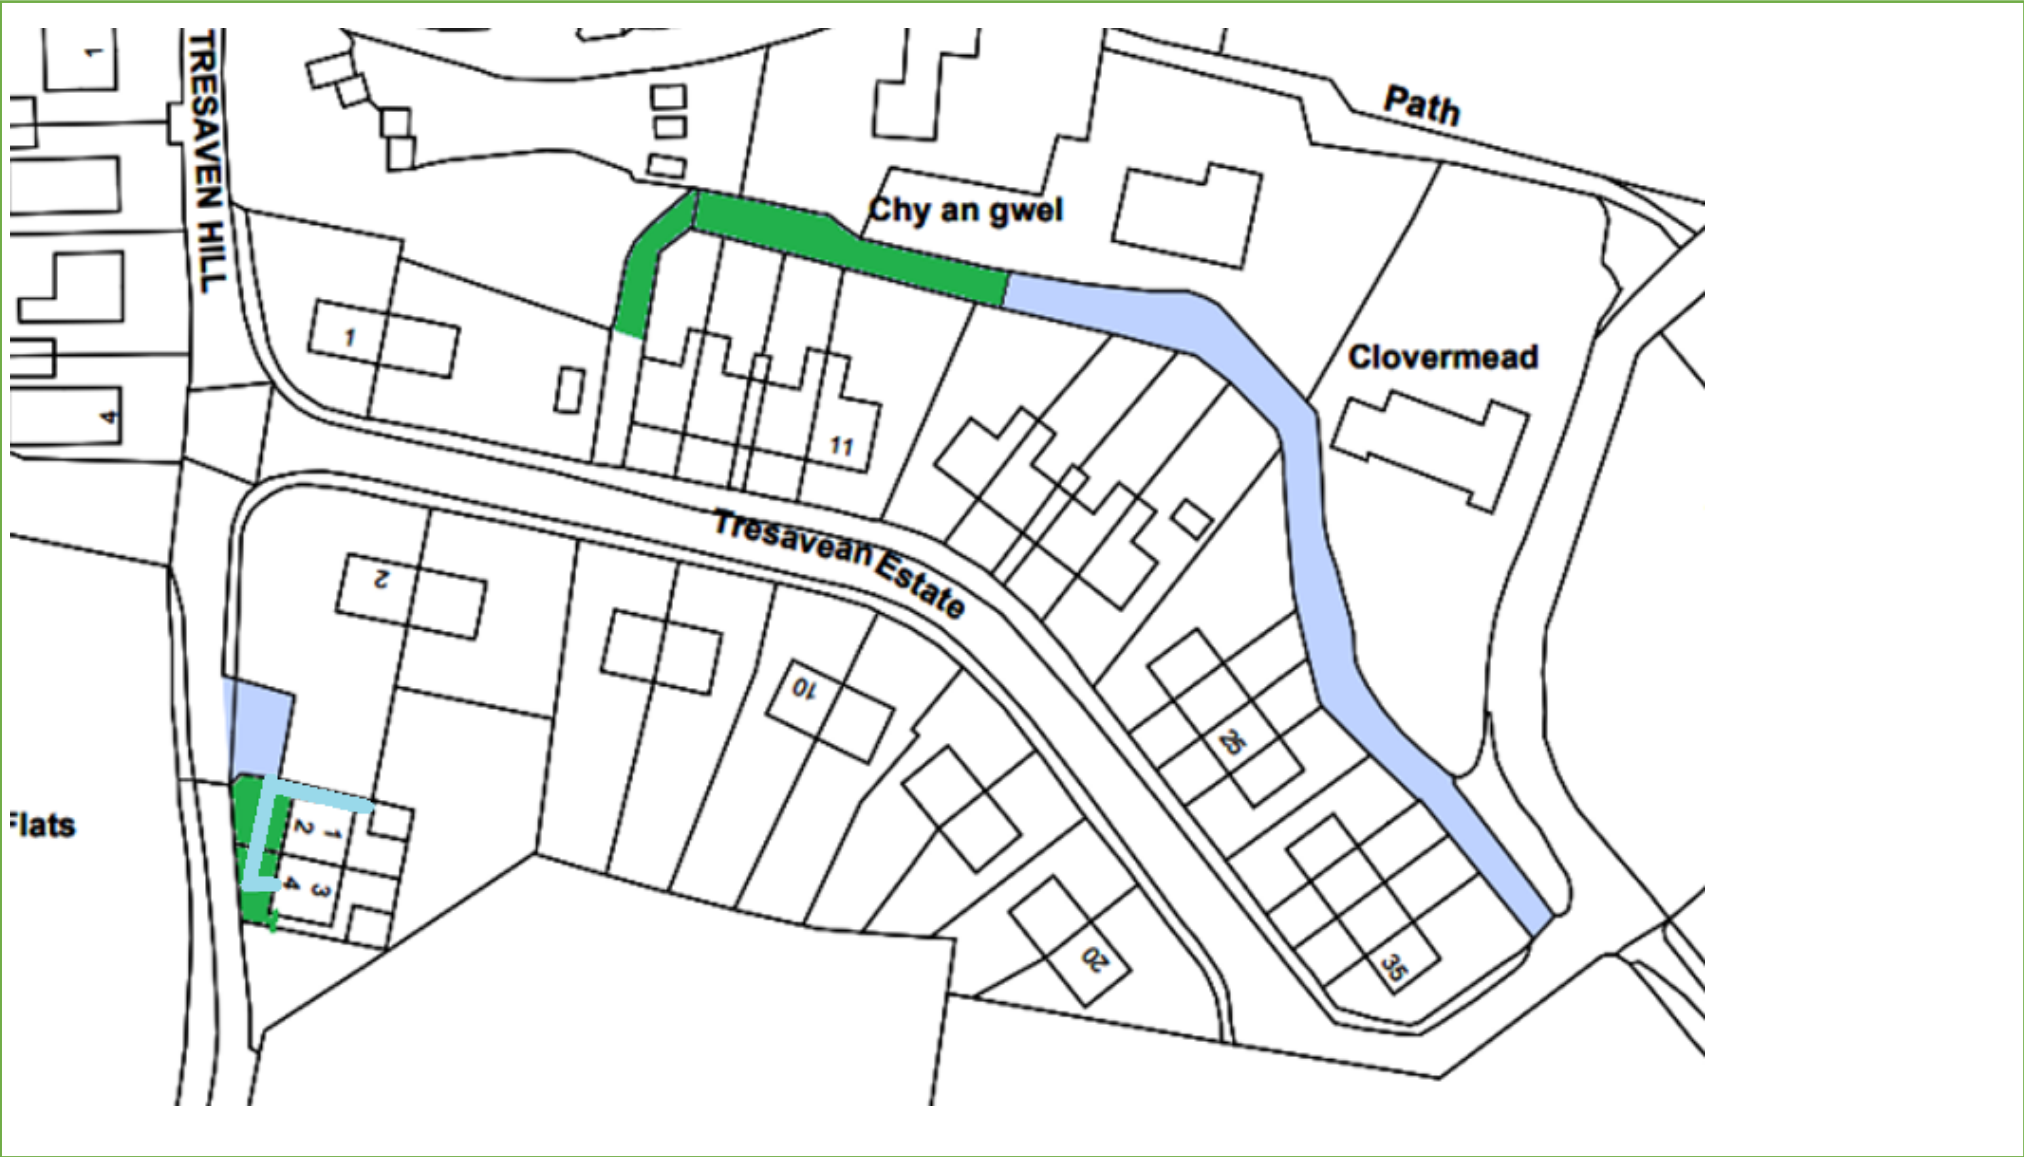

Last Update: 12/12/22 By: IM

Grounds Maintenance

Map 84 – Tresavean Estate Lanner, Redruth TR16 6JG

KEY:  Grass Cutting  Weed Control  Hedges  Shrub Beds

Last Update: 30/11/21 By: IM

Grounds Maintenance

Map 14 – Trinity Close Penmarth, Carmellis, Redruth TR16 6PJ