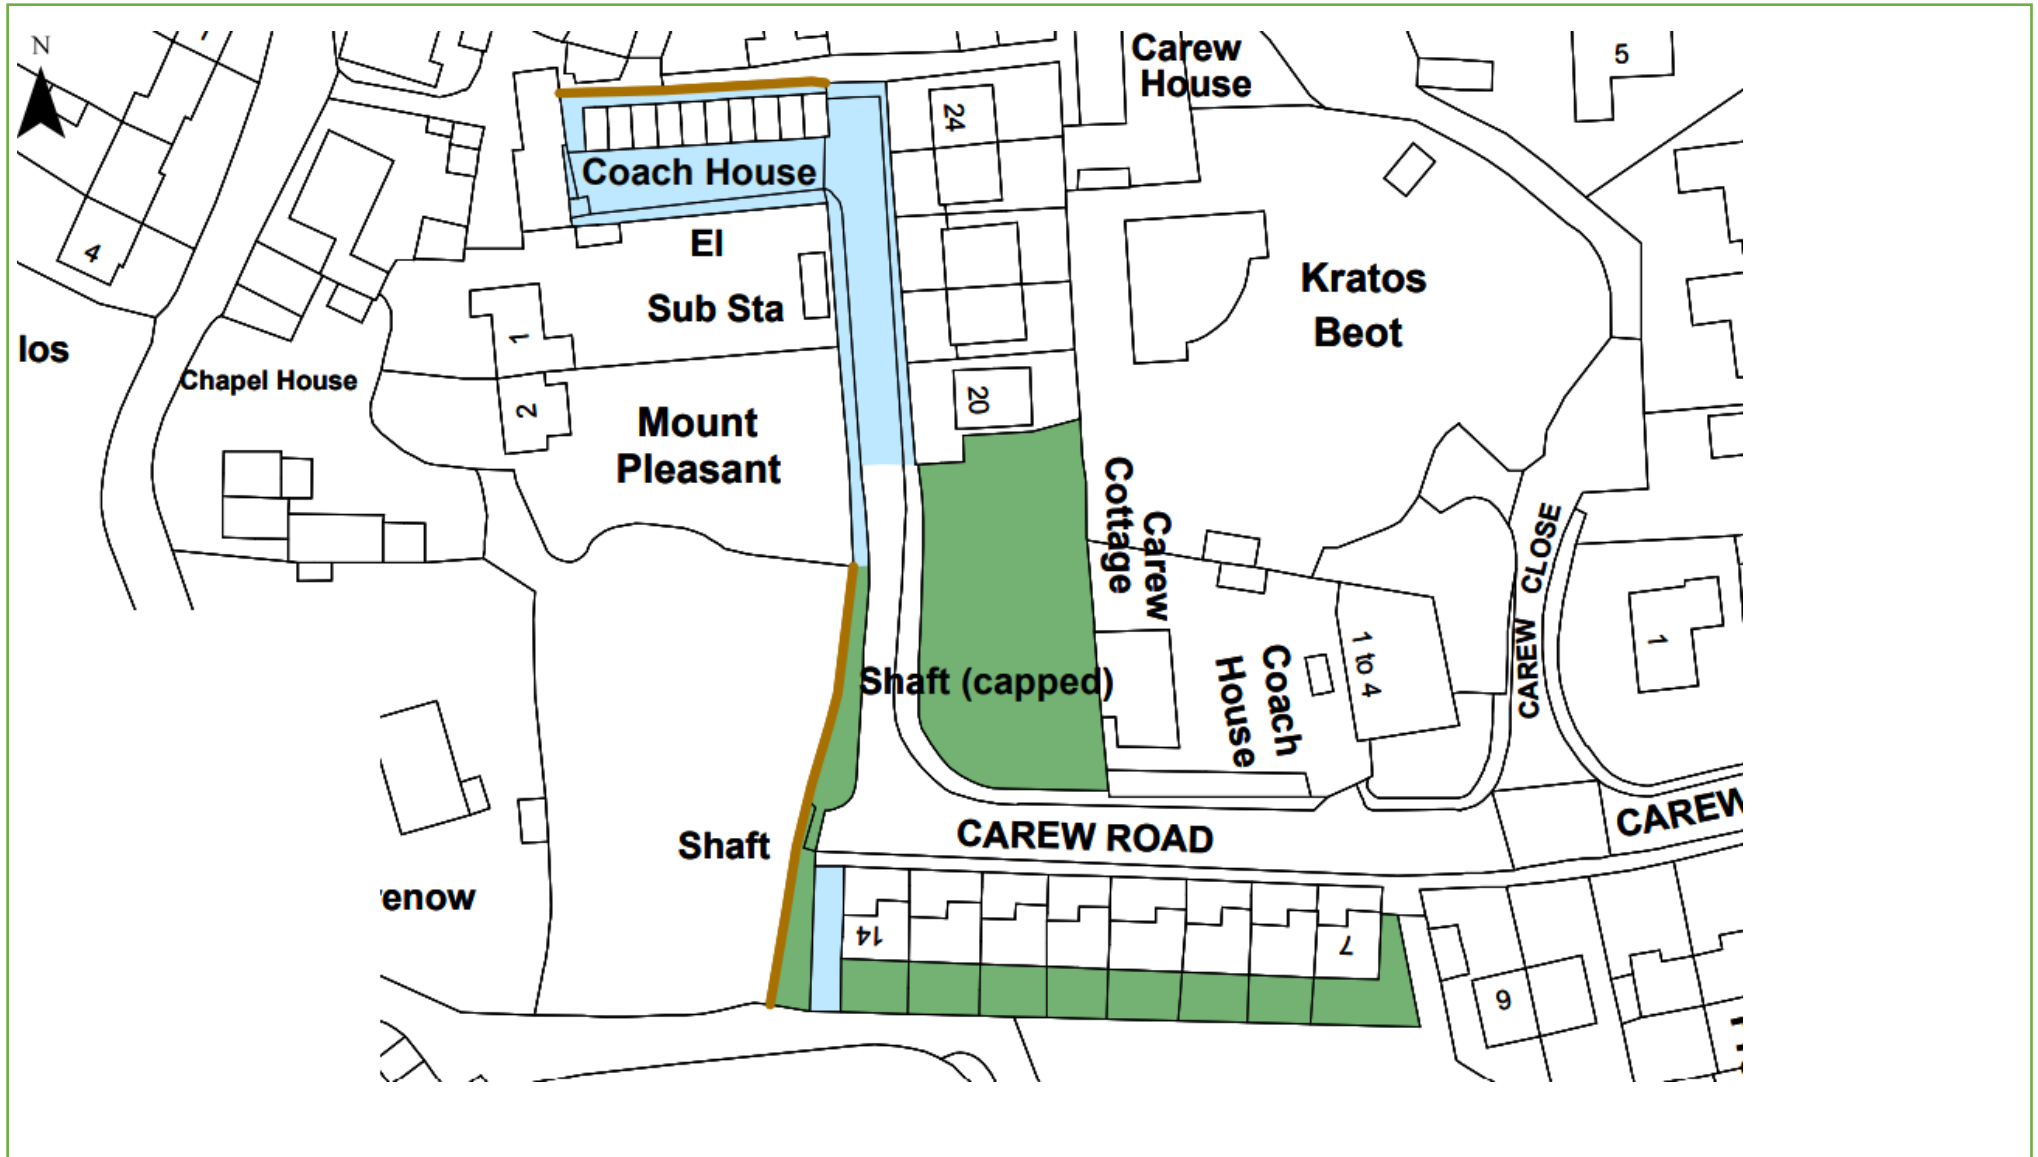

Grounds Maintenance

Map 86 – Carew Road

St. Day, Redruth TR16 5LA

KEY: Grass Cutting Weed Control Hedges Shrub Beds Wildflower Meadows

Last Update: 29/07/22 By: IM