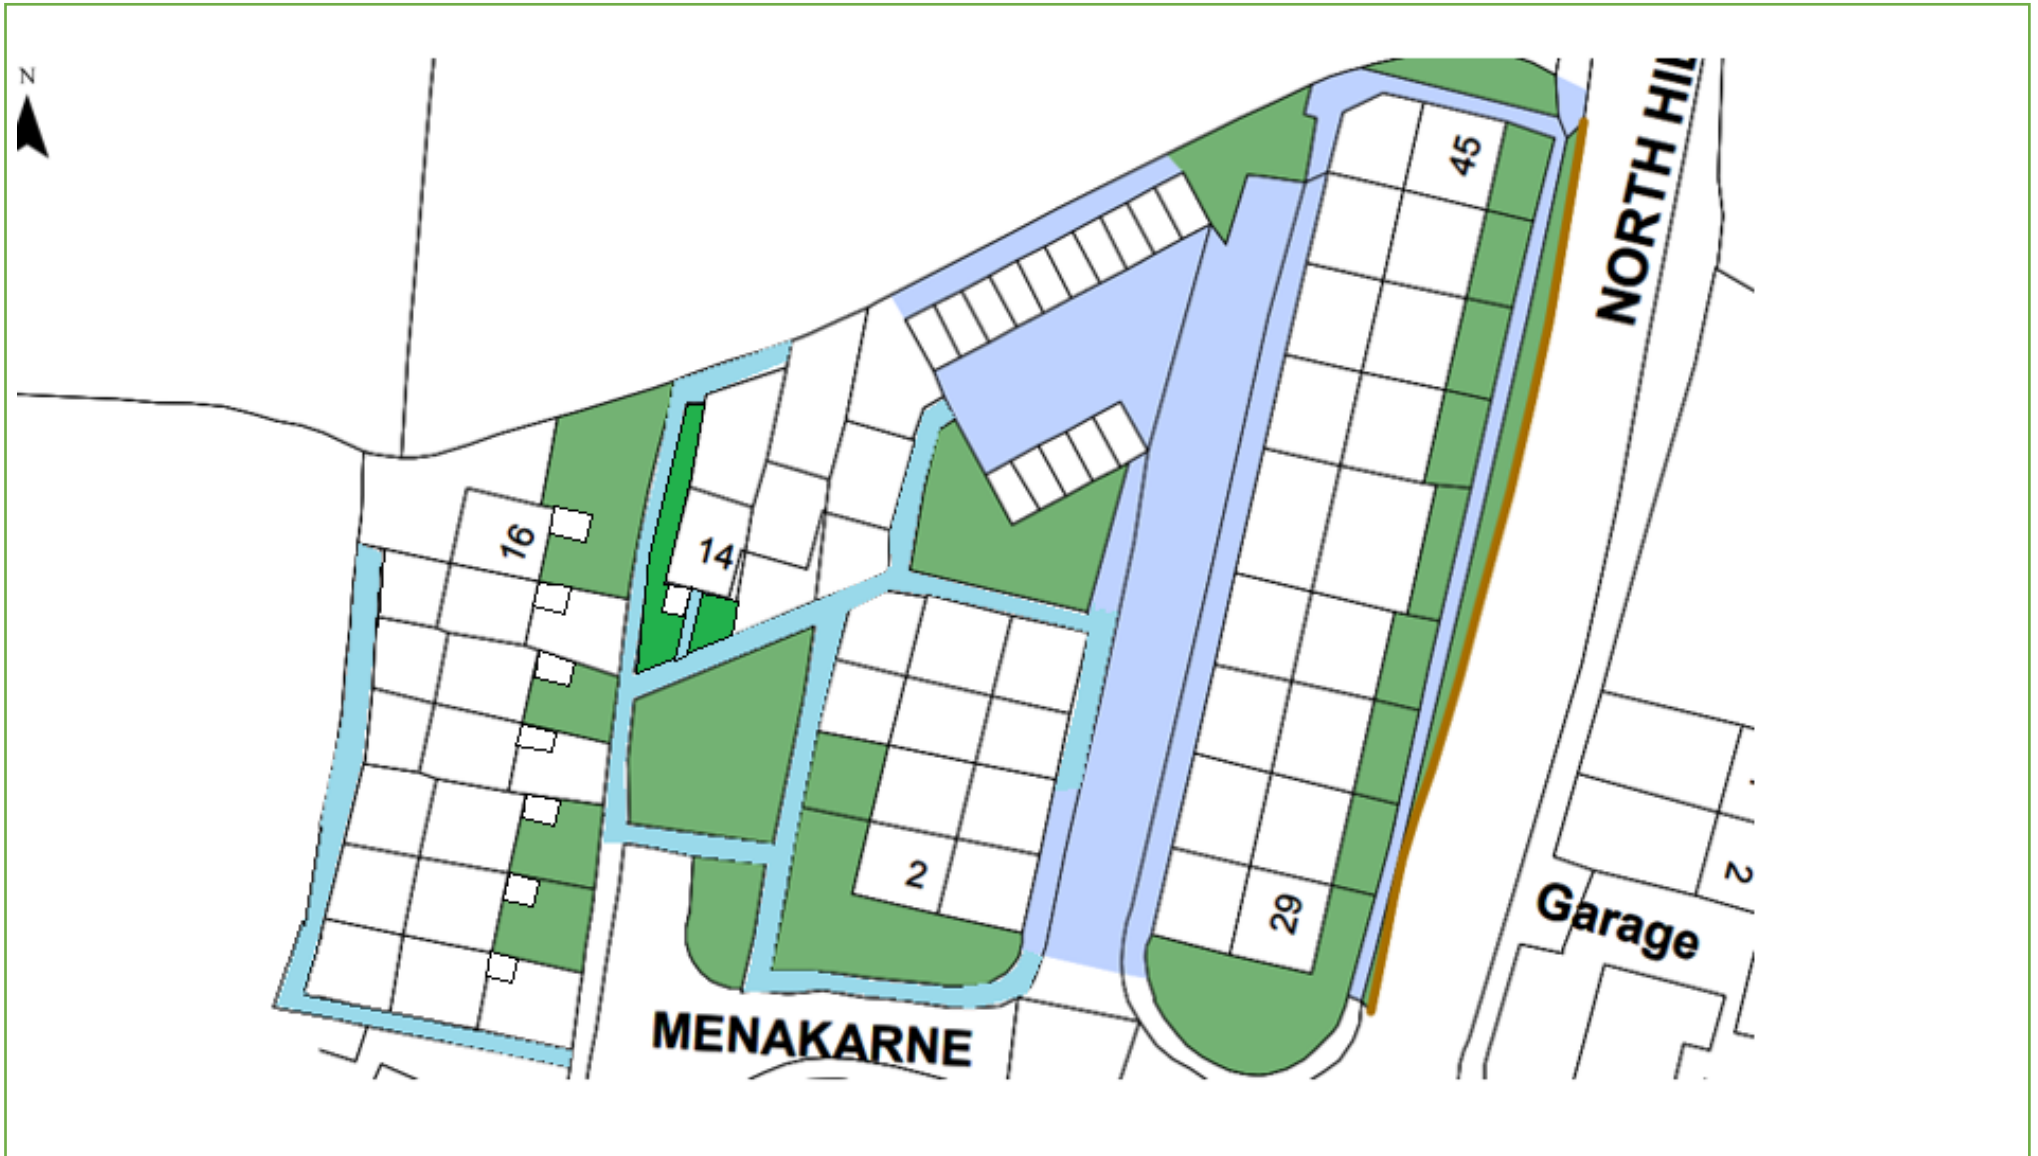

Last Update: 30/09/22 By: IM

Grounds Maintenance

Map 108 – Gyllyvean Gardens Lanner TR16 6GG

KEY:  Grass Cutting  Weed Control  Hedges  Shrub Beds

Last Update: 10/10/22 By: IM

Grounds Maintenance

Map 79 – Menakarne Carharrack, Redruth TR16 5RQ

KEY:  Grass Cutting  Weed Control  Hedges  Shrub Beds  Wildflower Meadows

Last Update: 25/11/22 By: IM

Grounds Maintenance

Map 163 – Mineral Way St Day TR16 5BZ

KEY:  Grass Cutting  Weed Control  Hedges  Shrub Beds  Wildflower Meadows

Last Update: 12/12/22 By: IM

Grounds Maintenance

Map 149 – Park an Lann Church Lane, Illogan, Redruth TR16 4FQ

KEY:  Grass Cutting  Weed Control  Hedges  Shrub Beds  Wildflower Meadows

Last Update: 14/10/22 By: IM

Grounds Maintenance

Map 80 – Tangye Close & Oxland Rd Illogan, Redruth TR16 4SN

KEY:  Grass Cutting  Weed Control  Hedges  Shrub Beds

Last Update: 30/09/22 By: IM

Grounds Maintenance

Map 87 – Trenant St Day, nr Redruth TR16 5NF