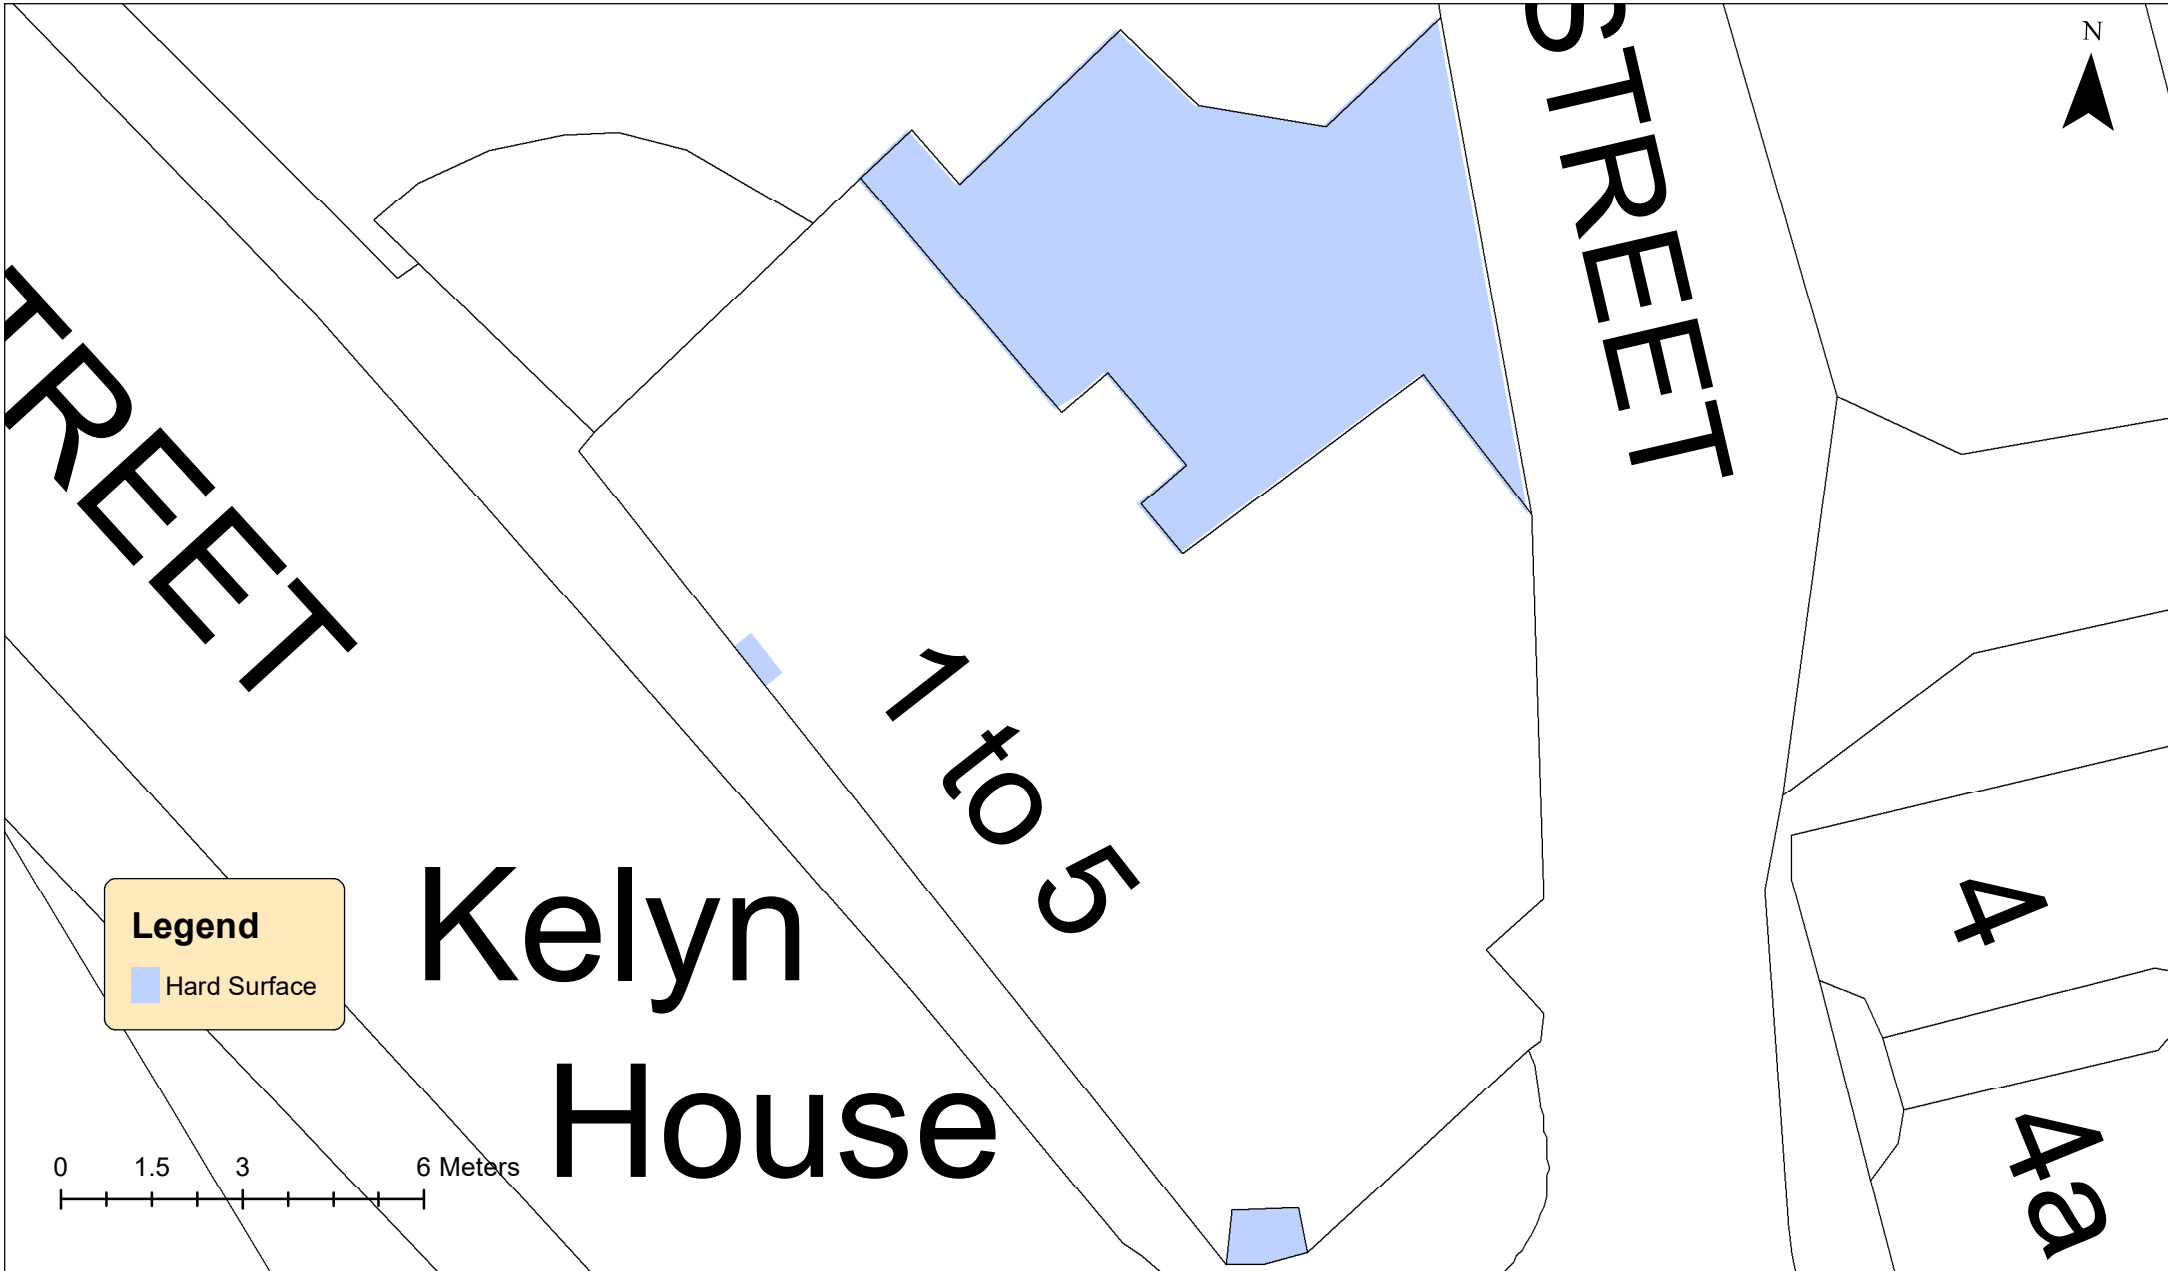

Grounds Maintenance

Map 127 - Kelyn House, Penryn Street, Redruth, TR15 2SP