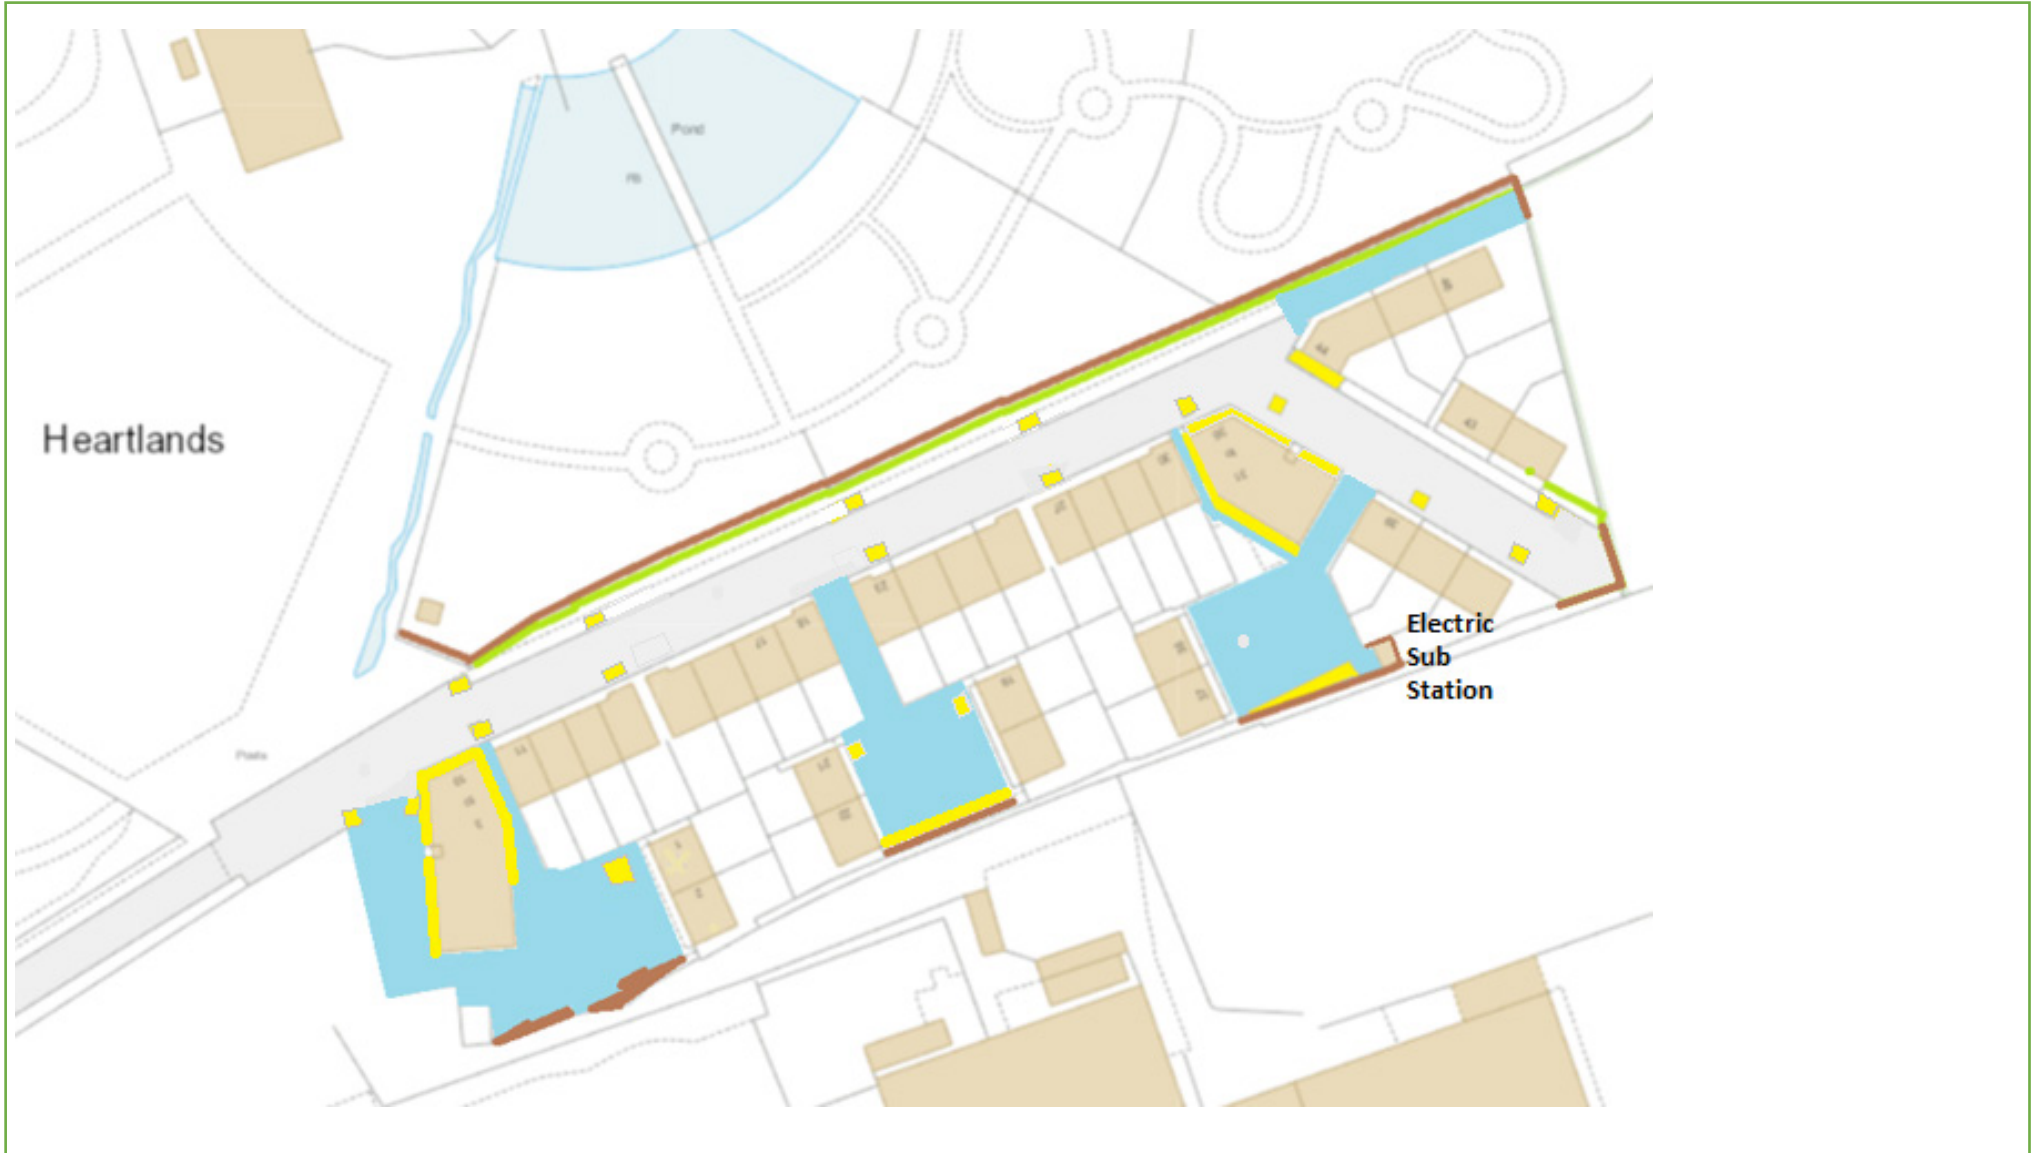

Grounds Maintenance

Map 161 – South Crofty Way

Pool, Redruth TR15 3FS

KEY: Grass Cutting Weed Control Hedges Shrub Beds

Last Update: 28/11/22 By: IM