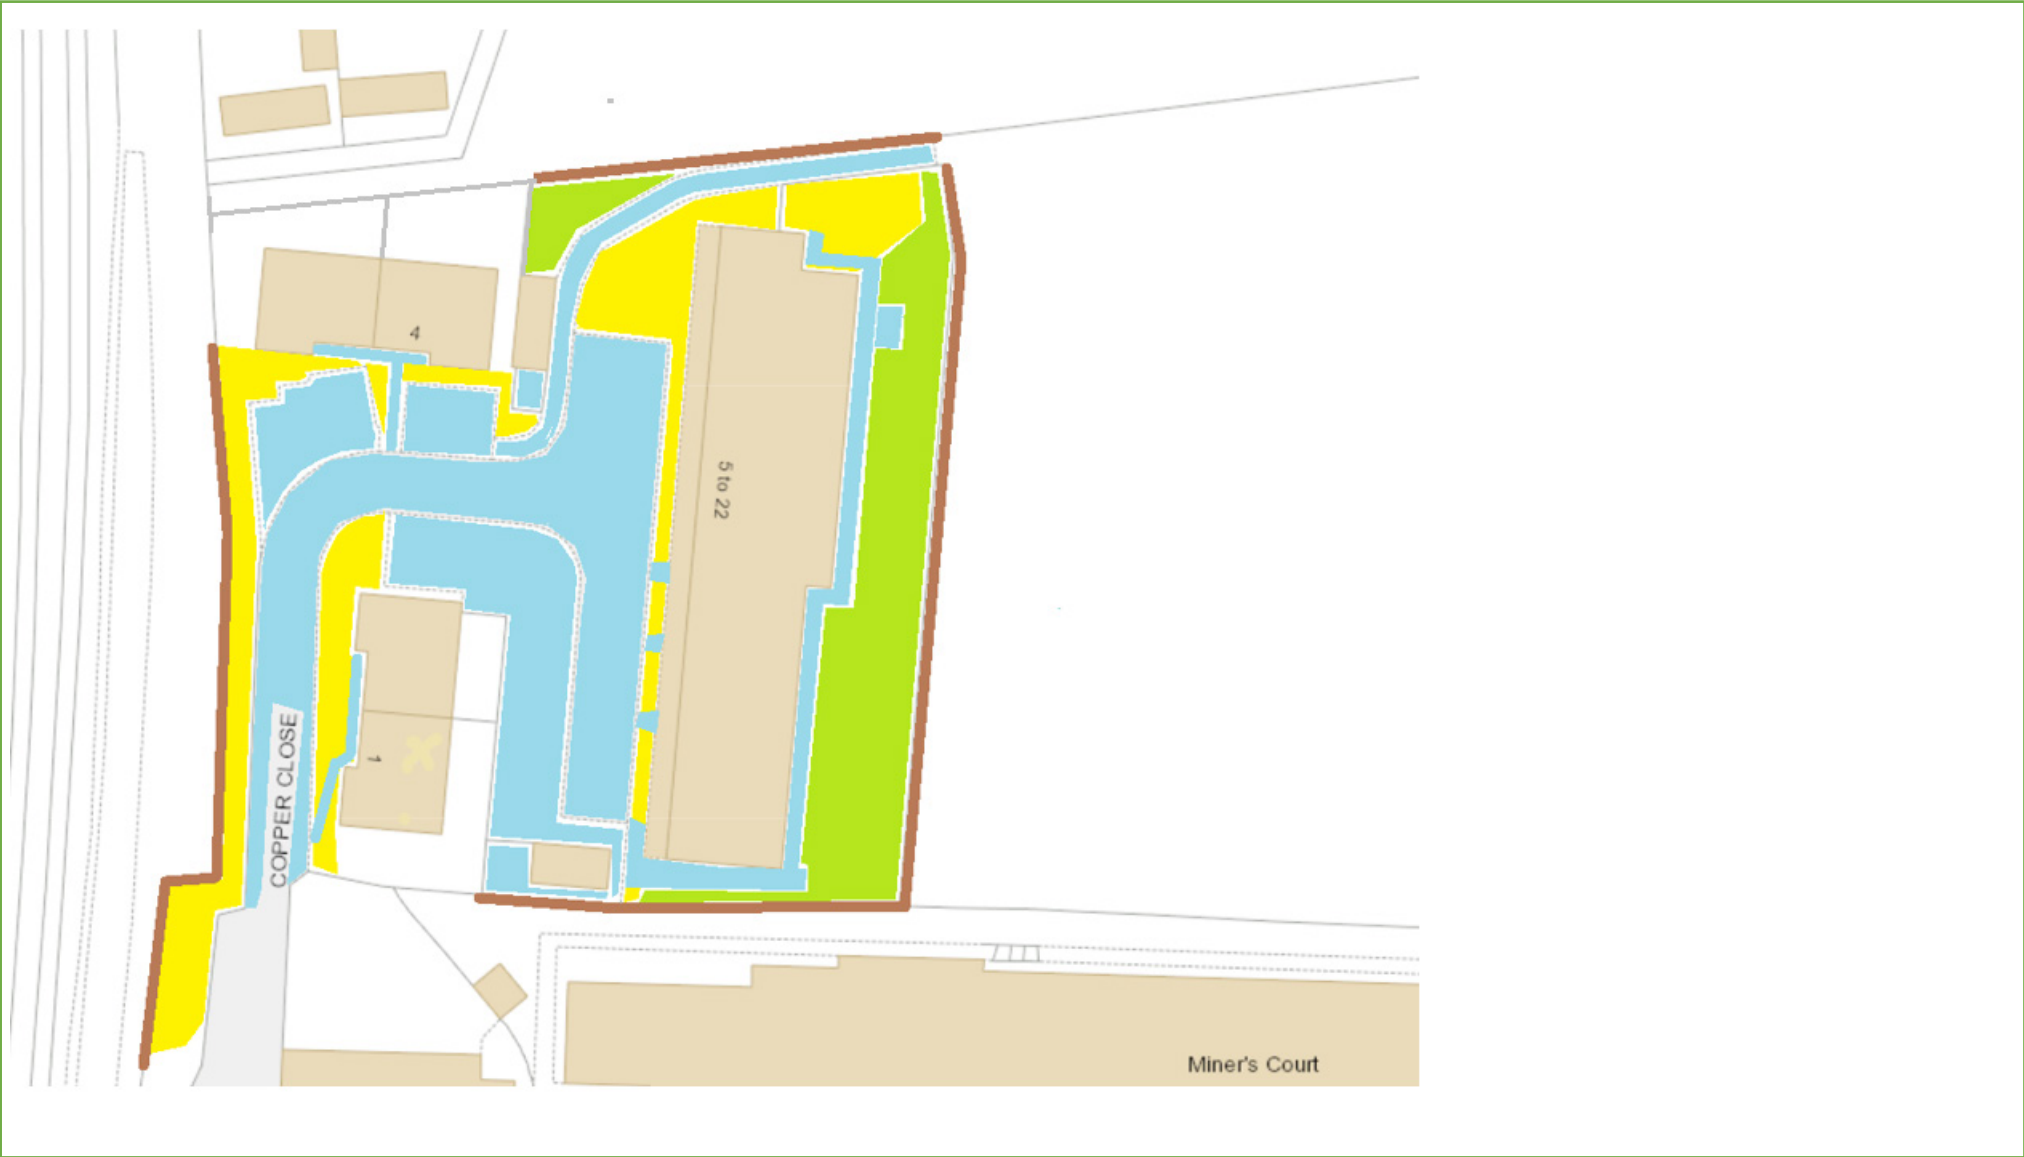

Grounds Maintenance

Map 174 – Copper Close Redruth TR15 1FR

KEY: Grass Cutting Weed Control Hedges Shrub Beds

Last Update: 30/09/22 By: IM