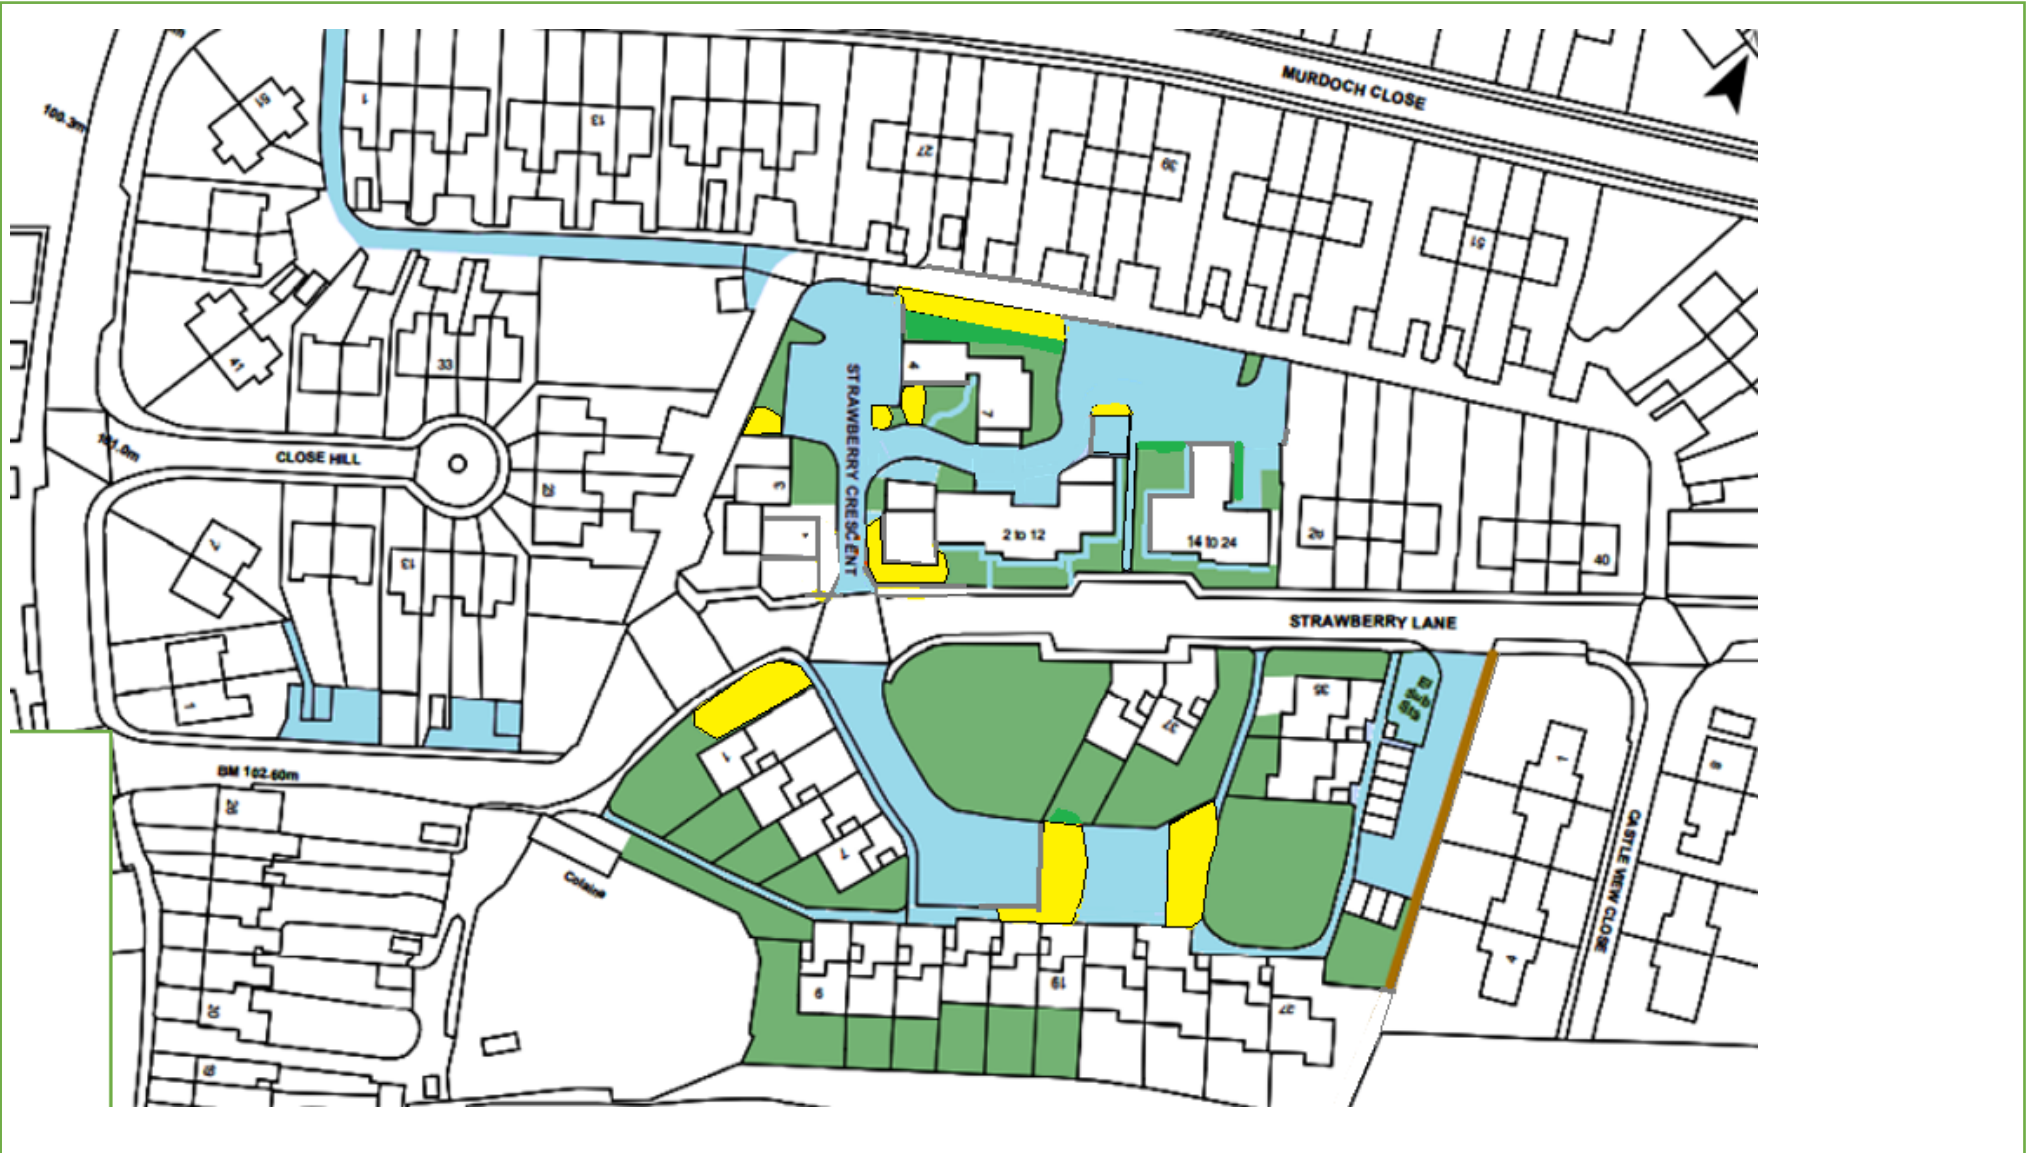

# Grounds Maintenance

## Map 68 – Sparnon Close Redruth TR15 2RJ

KEY:  Grass Cutting  Weed Control  Hedges  Shrub Beds

Last Update: 28/11/22 By: IM

## Map 69– Strawberry Lane Redruth TR15 1HQ

KEY:  Grass Cutting  Weed Control  Hedges  Shrub Beds

Last Update: 18/10/22 By: IM