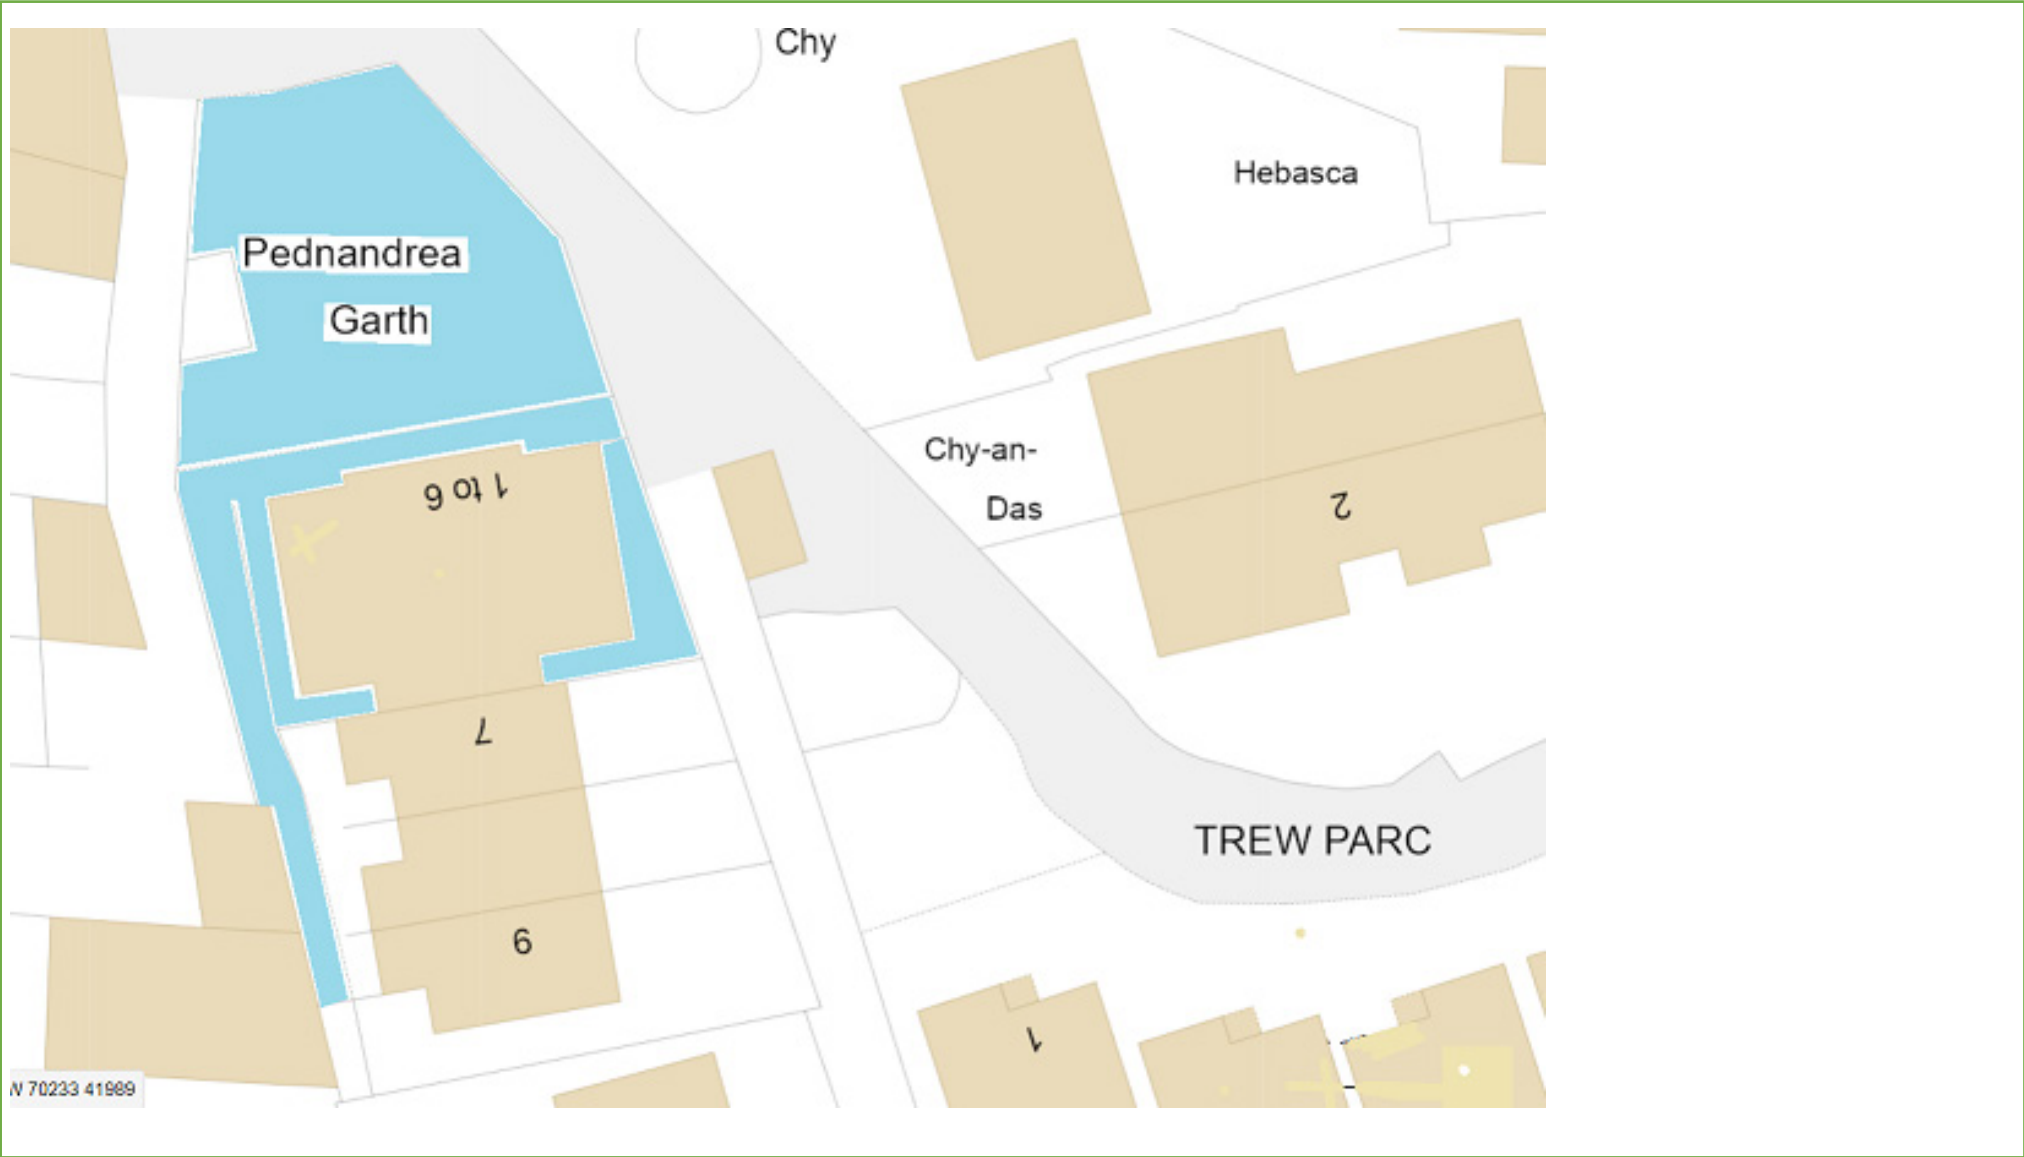

Grounds Maintenance

Map 129 – Garth Pednandrea Pednandrea, Redruth TR15 2HW

KEY: Grass Cutting Weed Control Hedges Shrub Beds

Last Update: 30/09/22 By: IM