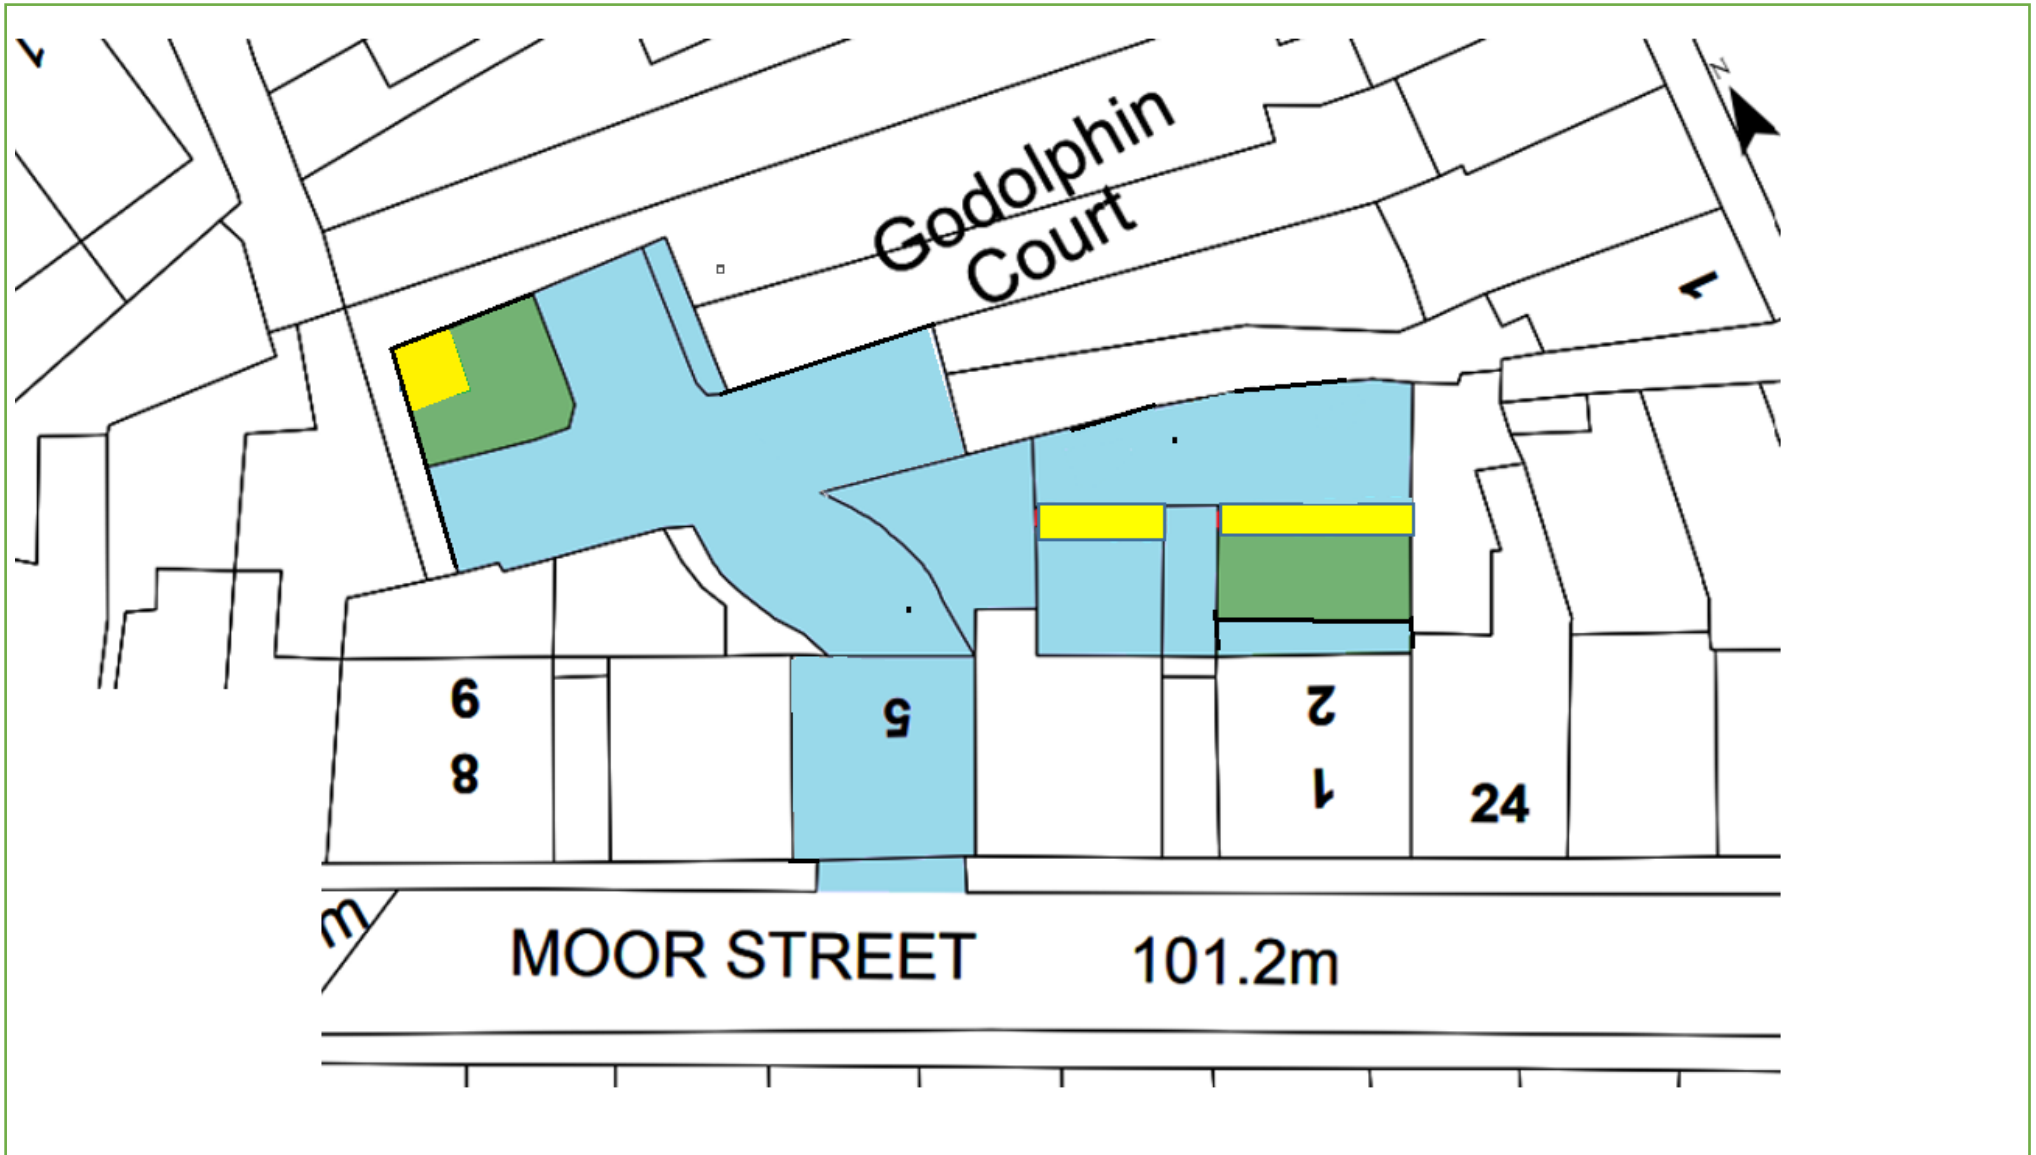

Last Update: 19/10/22 By: IM

Grounds Maintenance

Map 55 – Coronation Avenue Camborne TR14 7PE

KEY:  Grass Cutting  Weed Control  Hedges  Shrub Beds/Planters MAINTAINED BY CUSTOMERS Last Update: 22/11/22 By: IM
 Grass within red squares are planted with daffodils – do not cut until after 1st April

Grounds Maintenance

Map 58 – Godolphin Court Moor Street, Camborne TR14 8HQ

KEY:  Grass Cutting  Weed Control  Hedges  Shrub Beds

Last Update: 16/09/21 By: IM

Grounds Maintenance

Map 77 – Grenville Gardens Troon, Camborne TR14 9DT