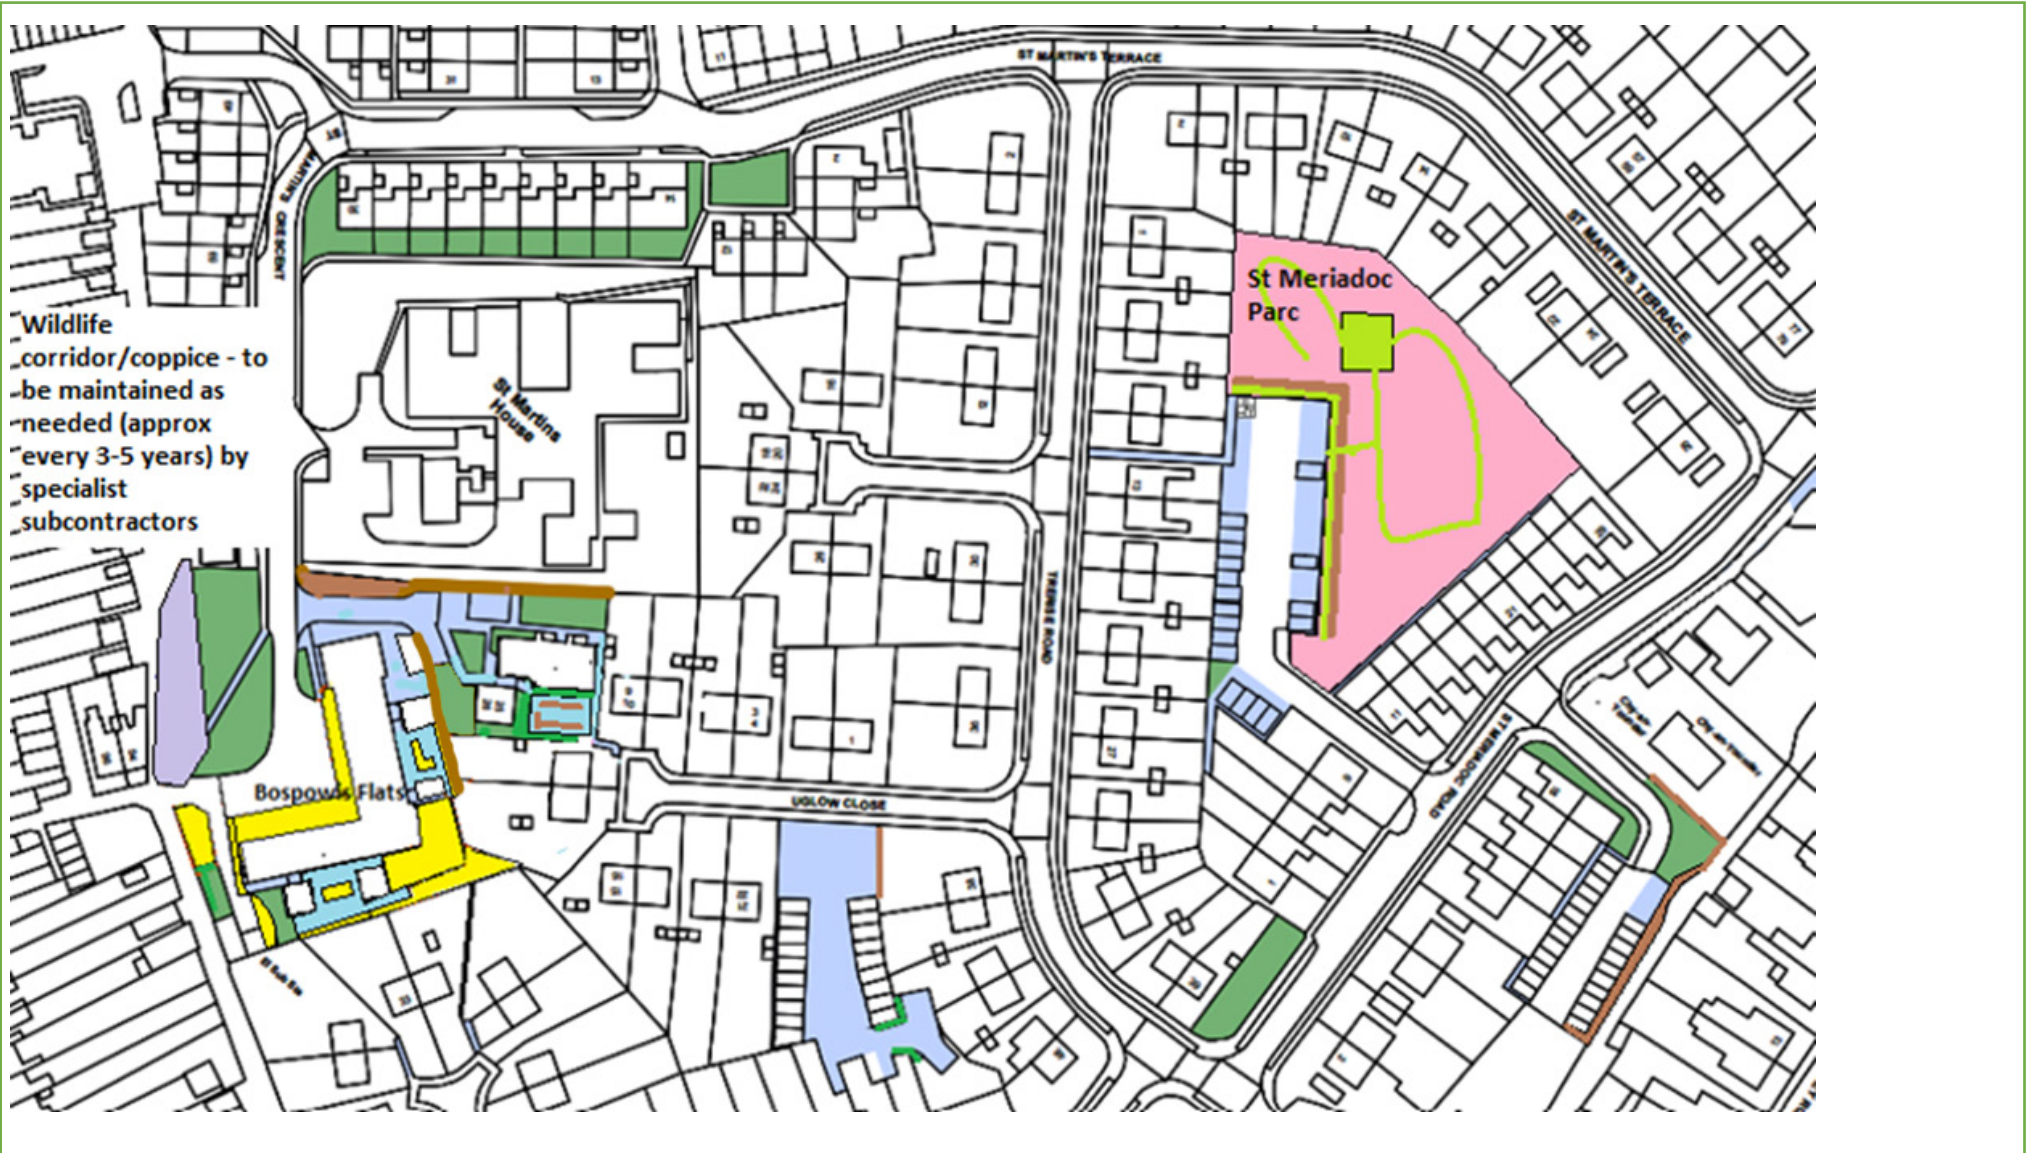

Last Update: 12/12/22 By: IM

Grounds Maintenance

Map 60 – Roskear Parc

& North Roskear Rd., Camborne TR14 8PD

KEY:  Grass Cutting  Weed Control  Hedges  Shrub Beds

Last Update: 29/09/22 By: IM

Grounds Maintenance

Map 76 – St Aubyn Estate

Praze an Beeble, Camborne TR14 0LE

KEY:  Grass Cutting  Weed Control  Hedges  Shrub Beds

Last Update: 19/10/22 By: IM

Grounds Maintenance

Map 61 – St Martins Terrace St Meriadoc, Bospowis, Uglow Close Camborne TR14 7HP

KEY:  Grass Cutting  Weed Control  Hedges  Shrub Beds  Wildlife corridor/coppice Last Update: 30/11/22 By: IM

Grounds Maintenance

Map 99 – Tolcarne St

Camborne TR14 8JH

KEY:  Grass Cutting  Weed Control  Hedges  Shrub Beds  Wildflower Meadows

KEY:  Grass Cutting  Weed Control  Hedges  Shrub Beds

Last Update: 28/11/22 By: IM

Grounds Maintenance

Map 63 – Trenance Road & Roskear Fields Camborne TR14 8QA

KEY:  Grass Cutting  Weed Control  Hedges  Shrub Beds  Trees