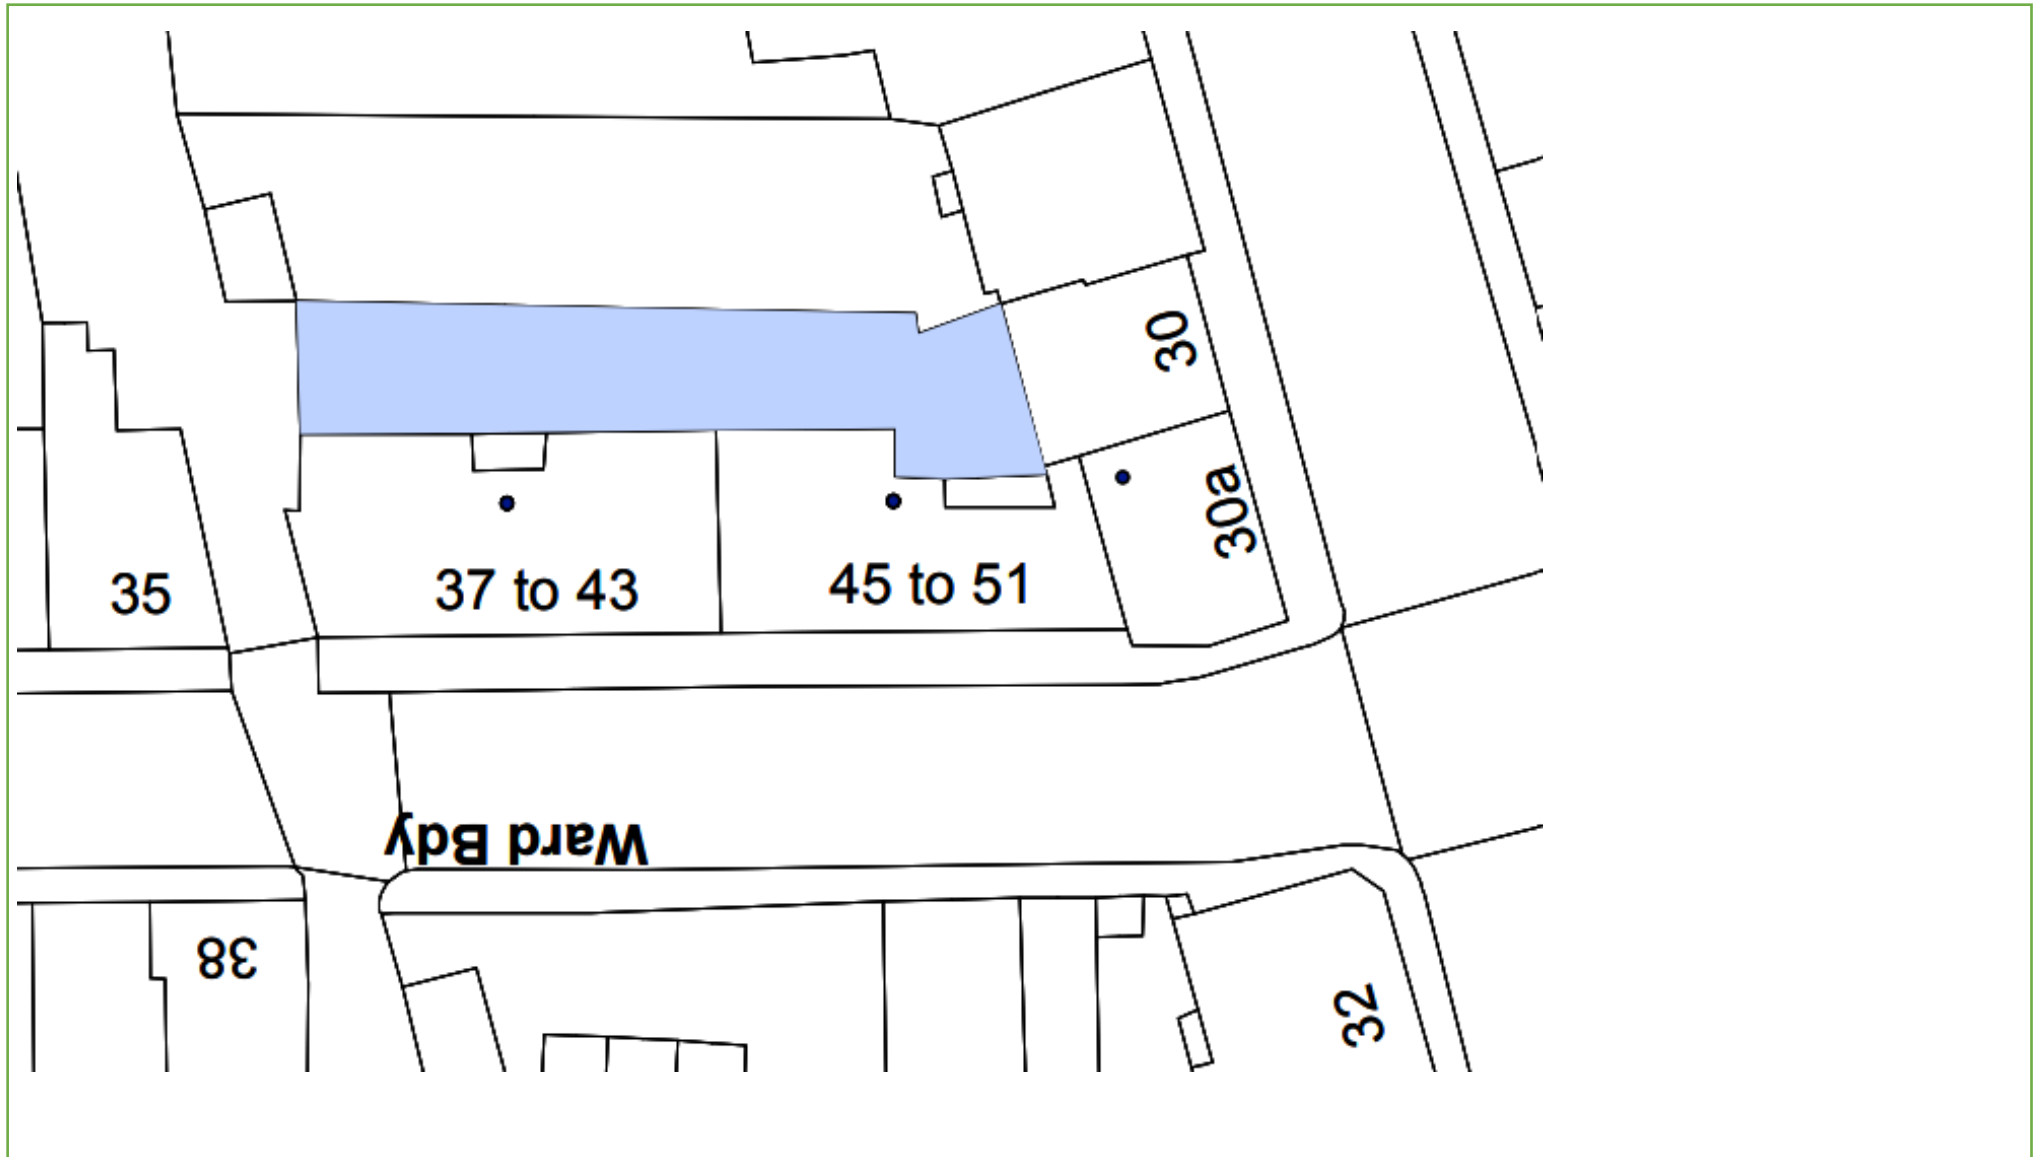

KEY:  Grass Cutting  Weed Control  Hedges  Shrub Beds  Wildlife corridor/coppice Last Update: 30/11/22 By: IM

Grounds Maintenance

Map 99 – Tolcarne St

Camborne TR14 8JH

KEY:  Grass Cutting  Weed Control  Hedges  Shrub Beds  Wildflower Meadows

Last Update: 29/07/22 By: IM

Grounds Maintenance

Map 62 – Treen Flats Dolcoath Rd, Camborne TR14 8RP

KEY:  Grass Cutting  Weed Control  Hedges  Shrub Beds

Last Update: 30/11/21 By: IM

Grounds Maintenance

Map 94 – Trelawney Court College Street, Camborne TR14 7LY

KEY:  Grass Cutting  Weed Control  Hedges  Shrub Beds

Last Update: 28/11/22 By: IM

Grounds Maintenance

Map 63 – Trenance Road & Roskear Fields Camborne TR14 8QA

KEY:  Grass Cutting  Weed Control  Hedges  Shrub Beds  Trees