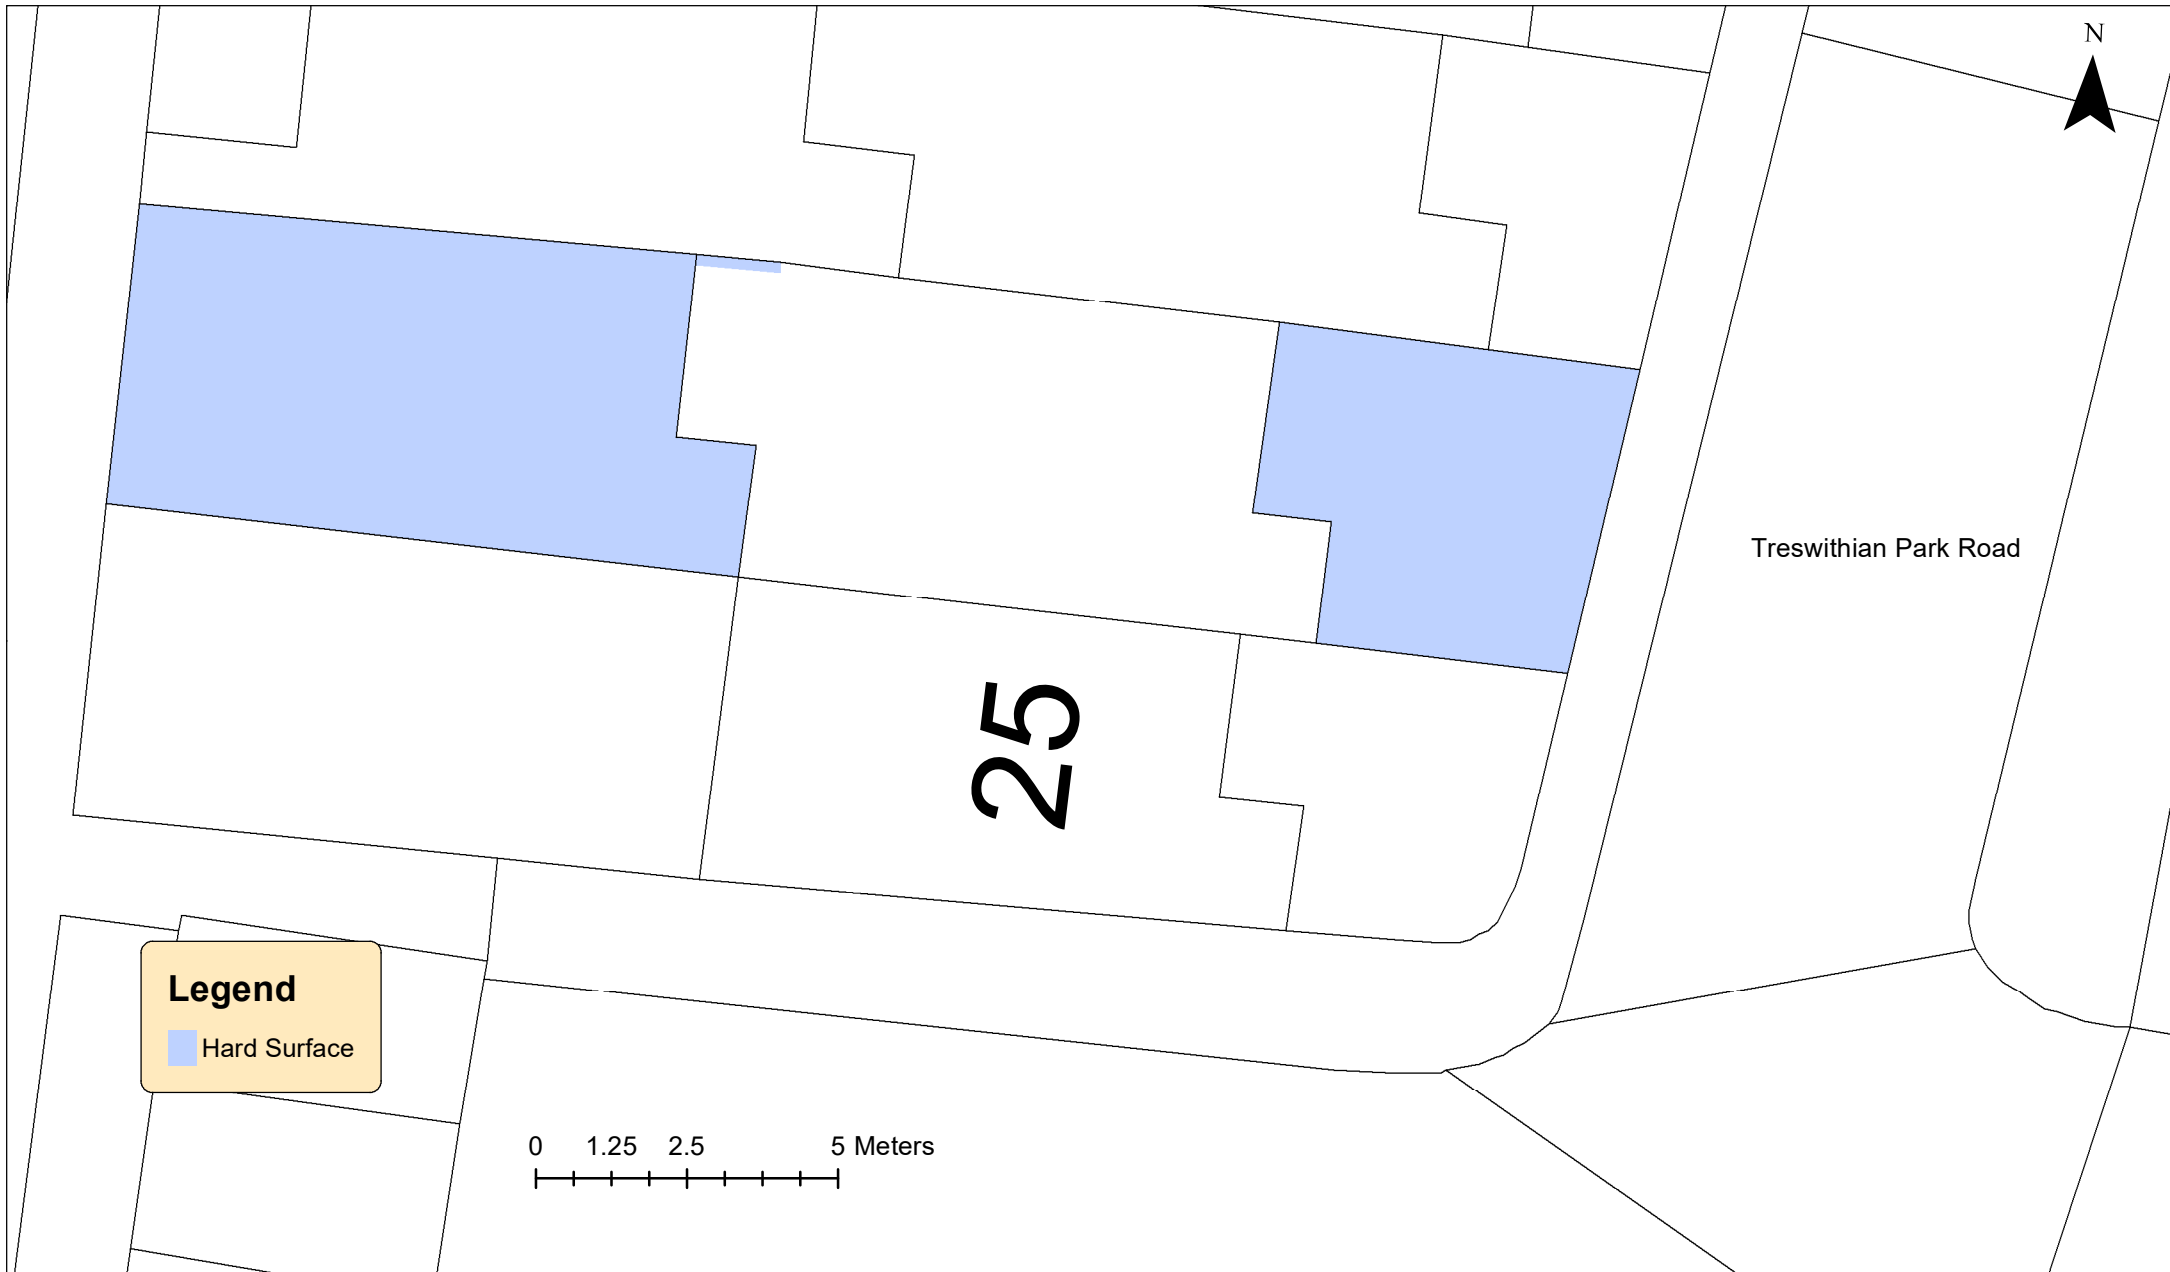

Grounds Maintenance

Map 125 - 23 Treswithian Park Road TR14 7NH