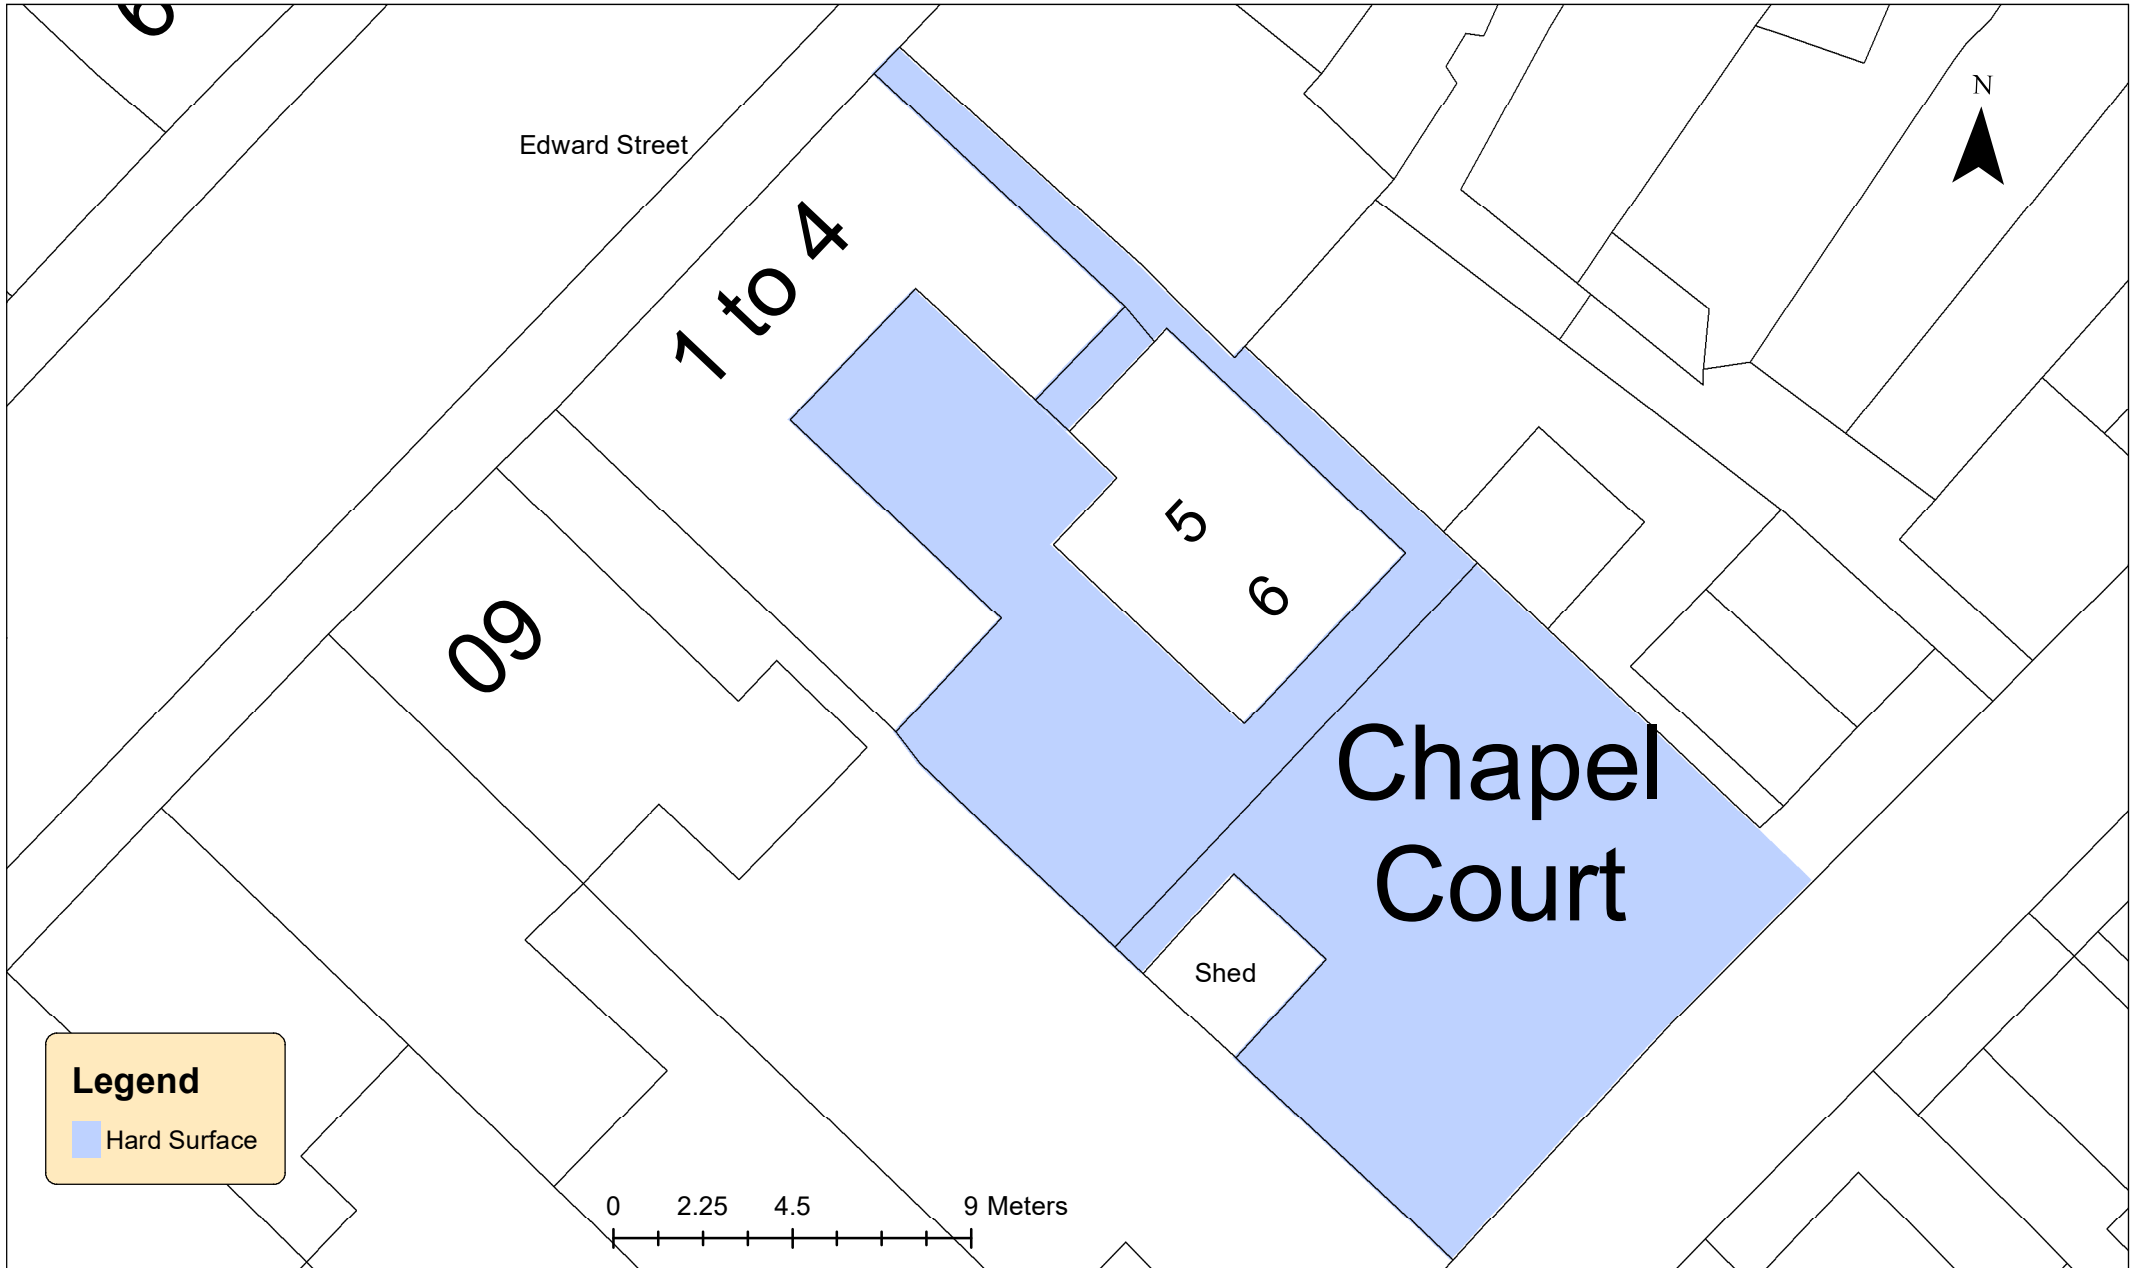

Grounds Maintenance

Map 102 - Chapel Court, Edward Street, TR14 8PA