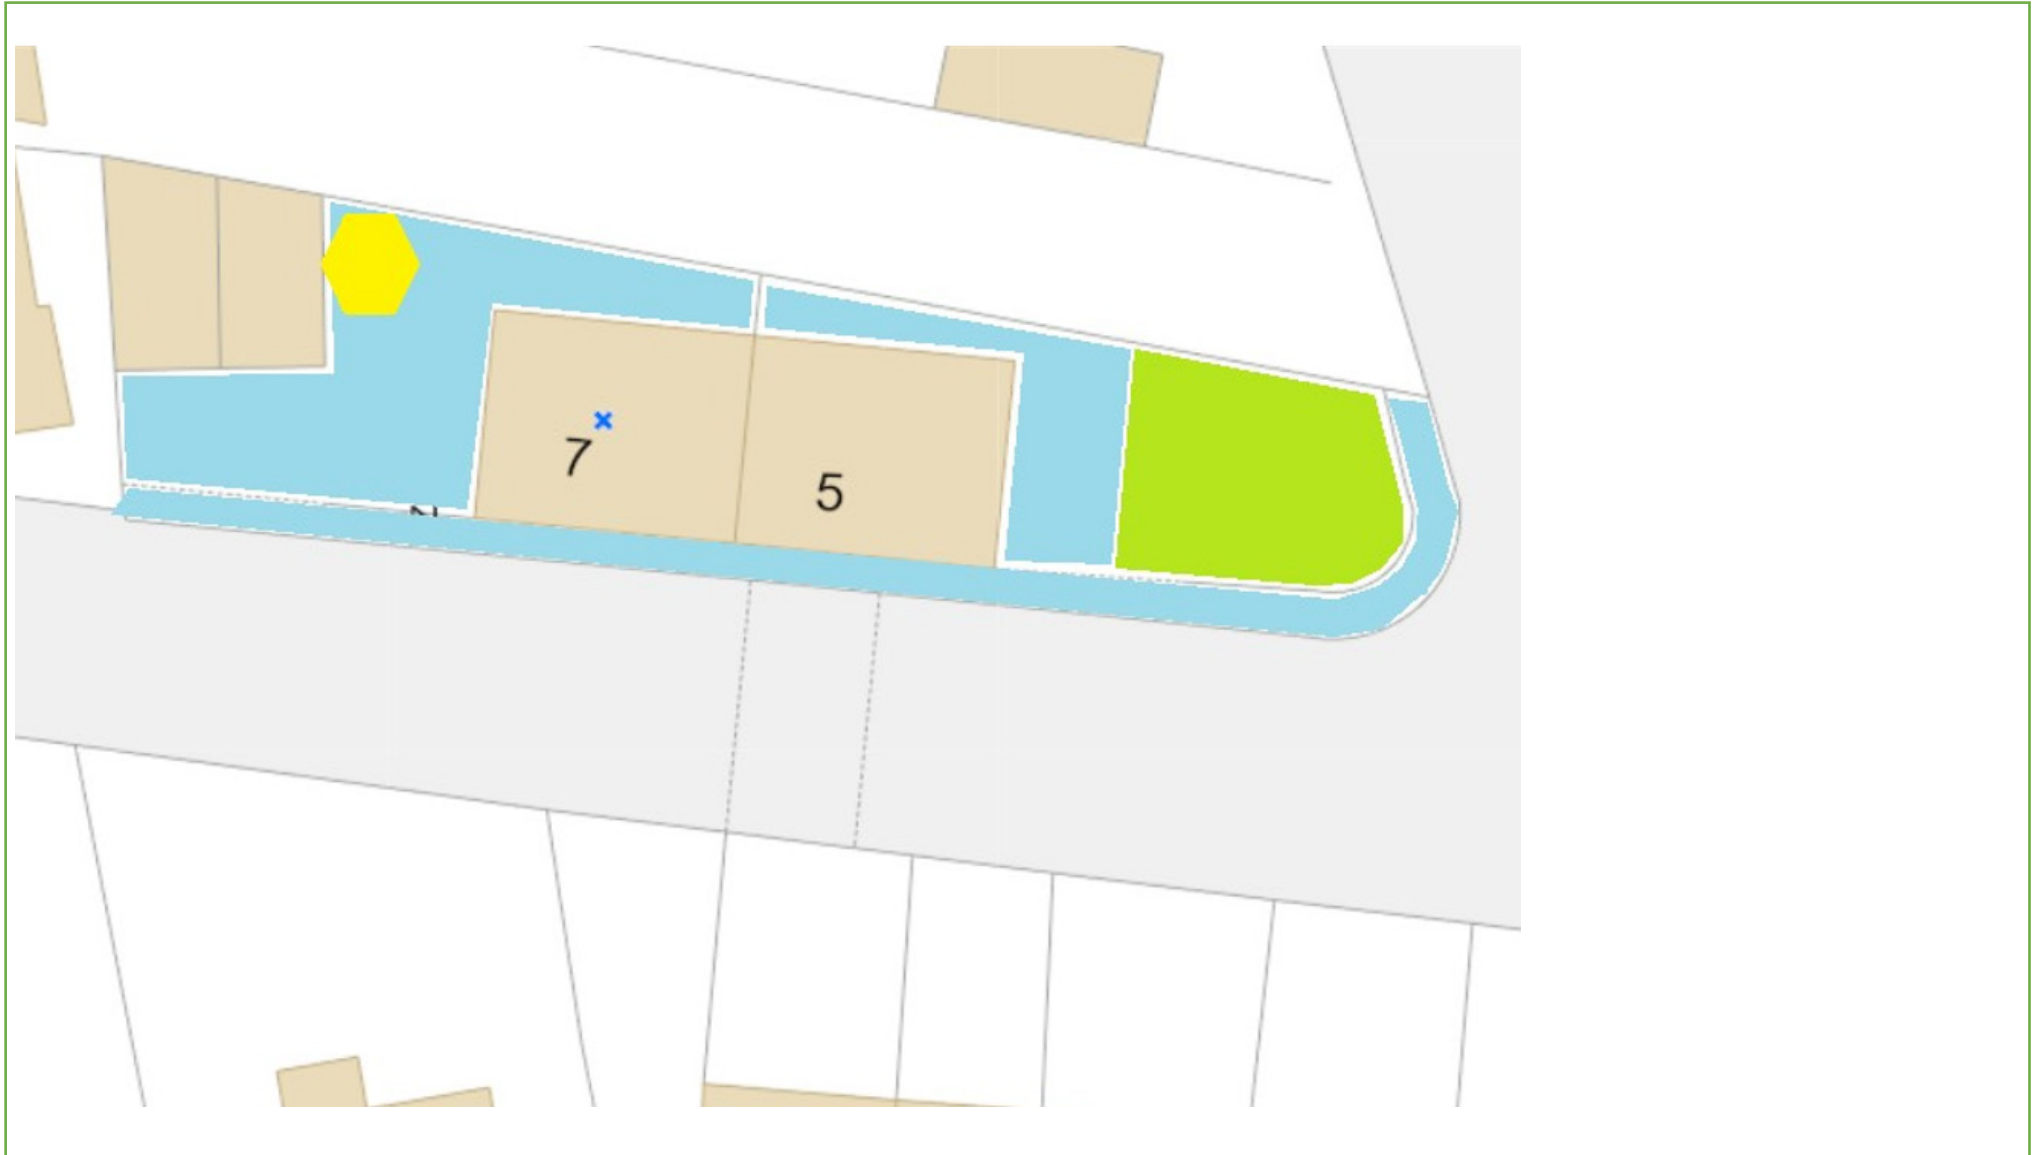

Last Update: 30/09/22 By: IM

Grounds Maintenance

Map 57 – Manor Road & Rectory Rd Camborne TR14 7EQ

KEY:  Grass Cutting  Weed Control  Hedges  Shrub Beds

Last Update: 30/11/22 By: IM

Grounds Maintenance

Map 123 – North Road 5&7

Camborne TR14 8AR

KEY:  Grass Cutting  Weed Control  Hedges  Shrub Beds

Last Update: 09/02/22 By: IM

Grounds Maintenance

Map 143 – North Roskear Rd & Fordh Aventurous, Rew an Devna, Garth Rosker Soth TR14 8NE

KEY:  Grass Cutting  Weed Control  Hedges  Shrub Beds  Wildflower Meadows

Last Update: 02/08/22 By: IM

Grounds Maintenance

Map 59 – Pengegon Parc Camborne TR14 7UW

KEY: Grass Cutting Weed Control Hedges Shrub Beds