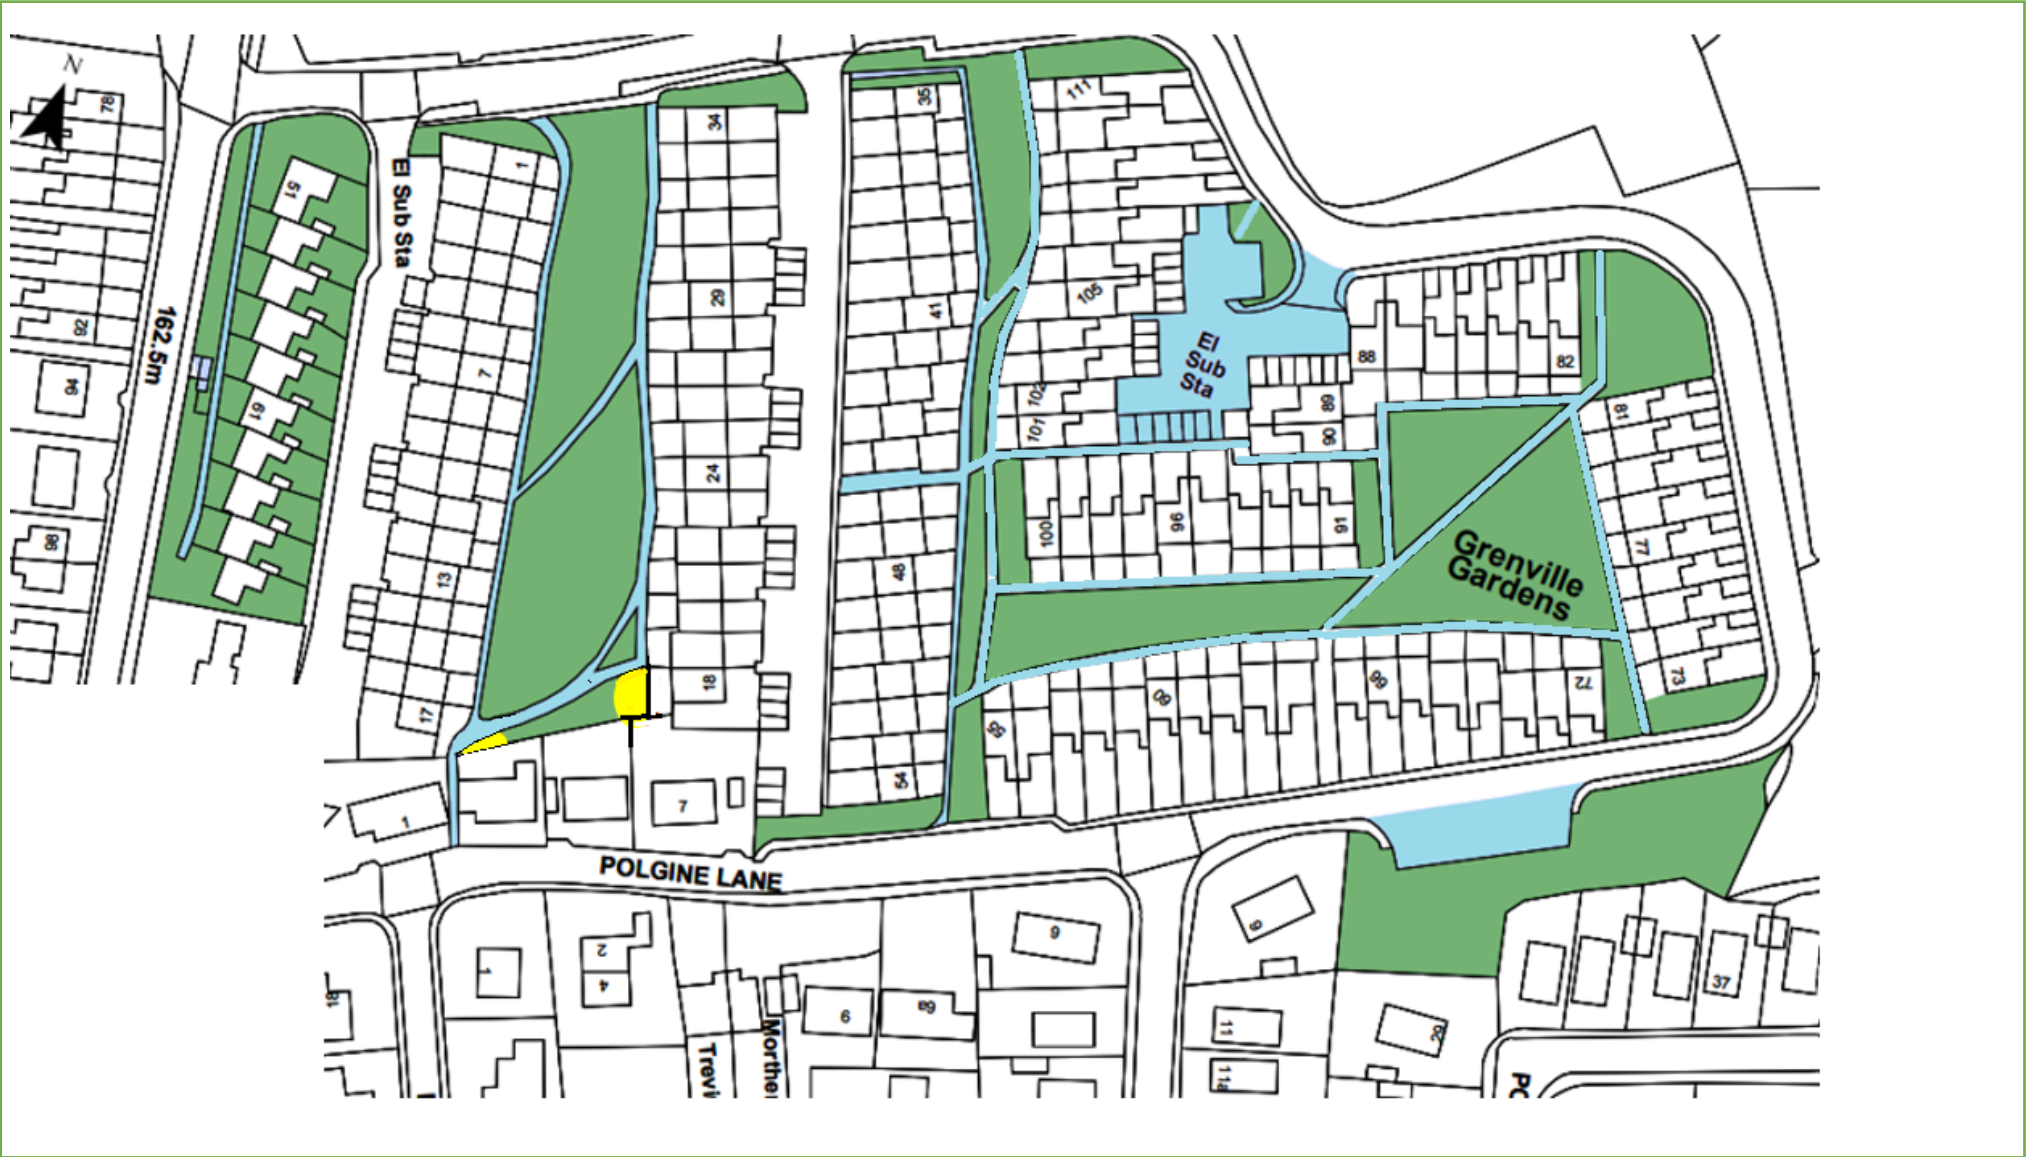

Grounds Maintenance

Map 58 – Godolphin Court Moor Street, Camborne TR14 8HQ

KEY:  Grass Cutting  Weed Control  Hedges  Shrub Beds

Last Update: 16/09/21 By: IM

Grounds Maintenance

Map 77 – Grenville Gardens Troon, Camborne TR14 9DT

KEY:  Grass Cutting  Weed Control  Hedges  Shrub Beds

Last Update: 30/09/22 By: IM

Grounds Maintenance

Map 54 – Gwelmor Beaconfields, Meneth Road Camborne TR14 7BP

KEY: Grass Cutting Weed Control Hedges Shrub Beds Wildflower Meadow

Last Update: 19/10/22 By: IM

Grounds Maintenance

Map 116 – Gwithian Walk Caraway Close & West Seaton Rd., off Boilerworks Rd., Camborne TR14 0FP

KEY:  Grass Cutting  Weed Control  Hedges  Shrub Beds

Last Update: 19/10/22 By: IM