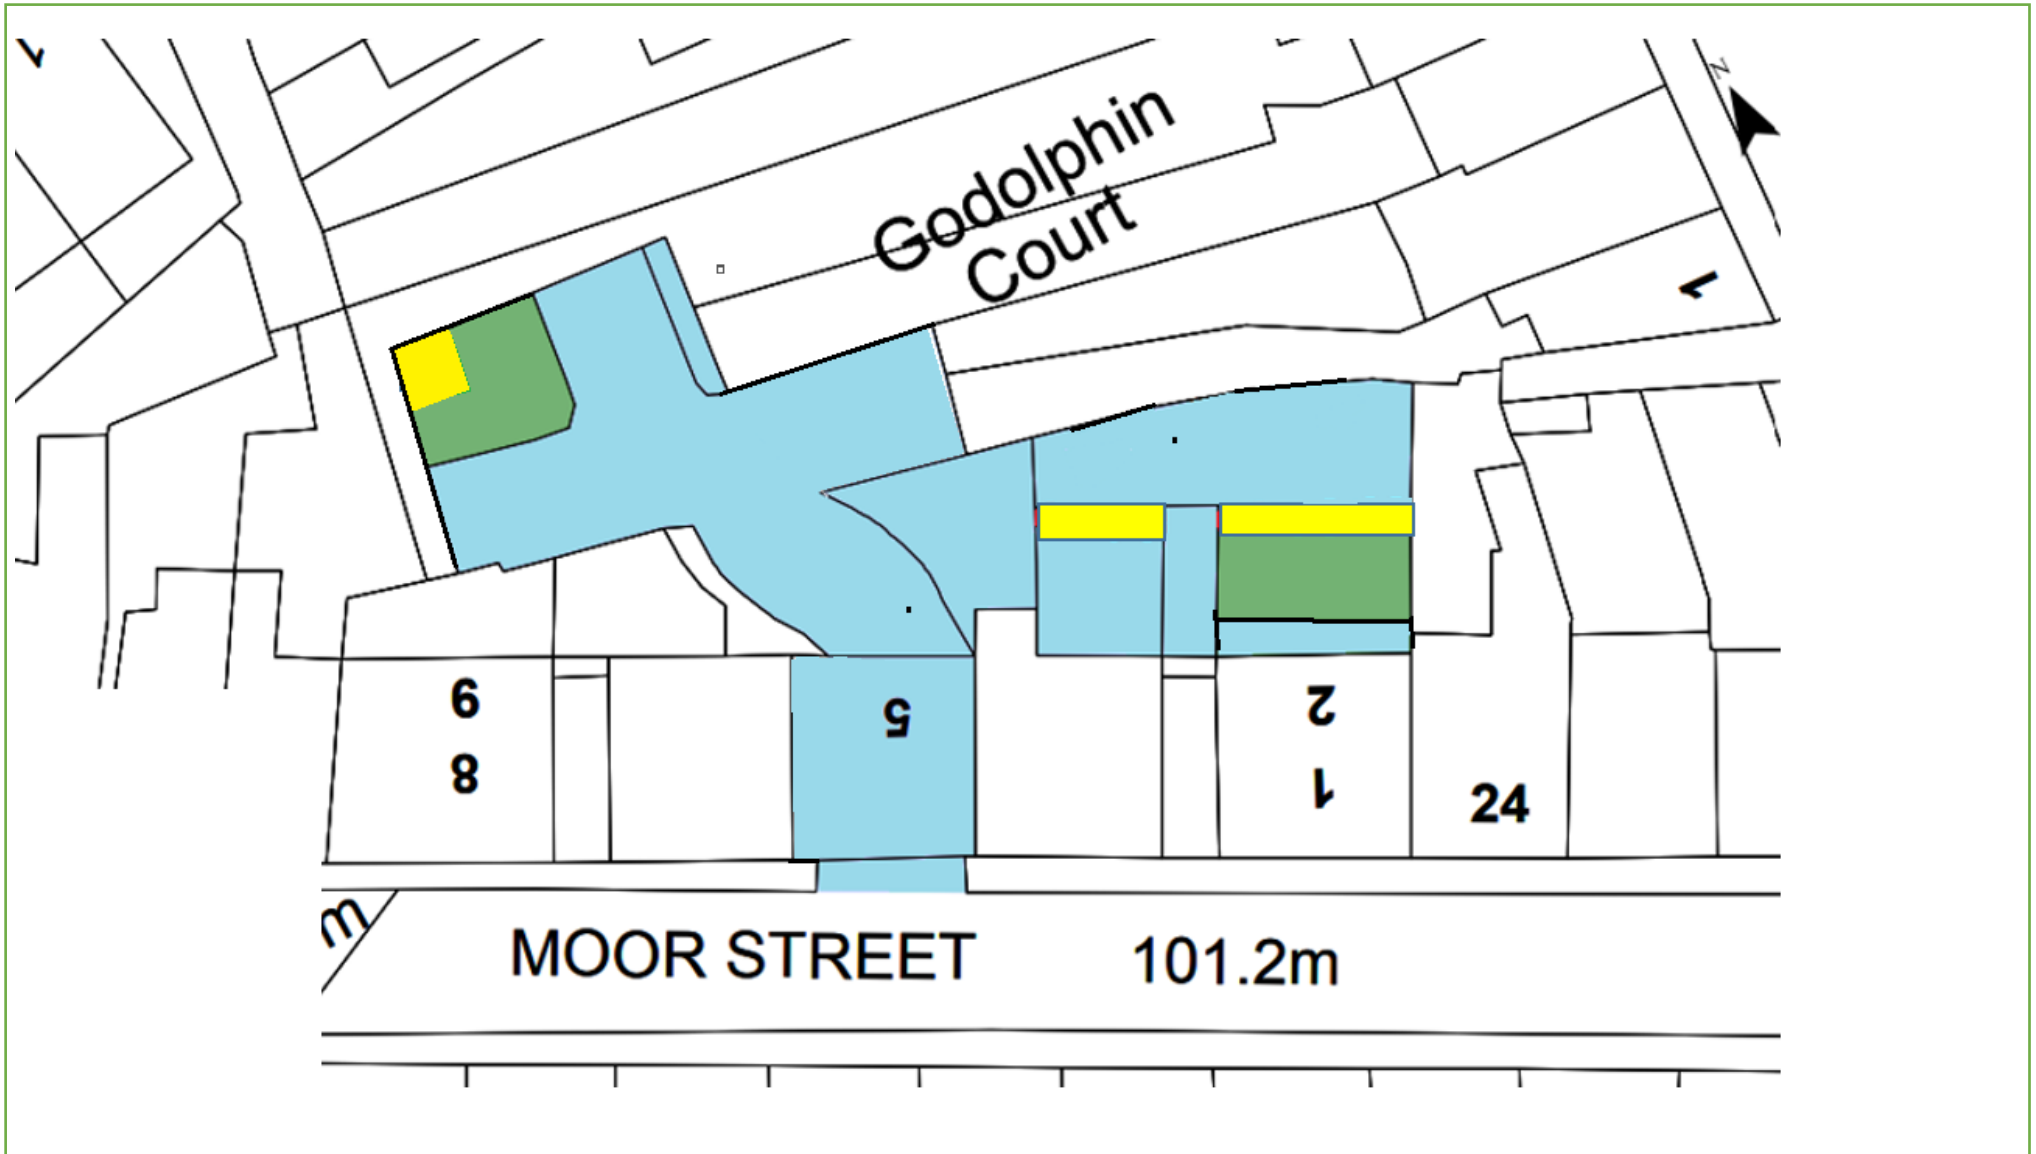

KEY:  Grass Cutting  Weed Control  Hedges  Shrub Beds

Last Update: 19/10/22 By: IM

Grounds Maintenance

Map 55 – Coronation Avenue Camborne TR14 7PE

KEY:  Grass Cutting  Weed Control  Hedges  Shrub Beds/Planters MAINTAINED BY CUSTOMERS Last Update: 22/11/22 By: IM
 Grass within red squares are planted with daffodils – do not cut until after 1st April

Grounds Maintenance

Map 58 – Godolphin Court Moor Street, Camborne TR14 8HQ

KEY:  Grass Cutting  Weed Control  Hedges  Shrub Beds

Last Update: 16/09/21 By: IM

Grounds Maintenance

Map 77 – Grenville Gardens Troon, Camborne TR14 9DT