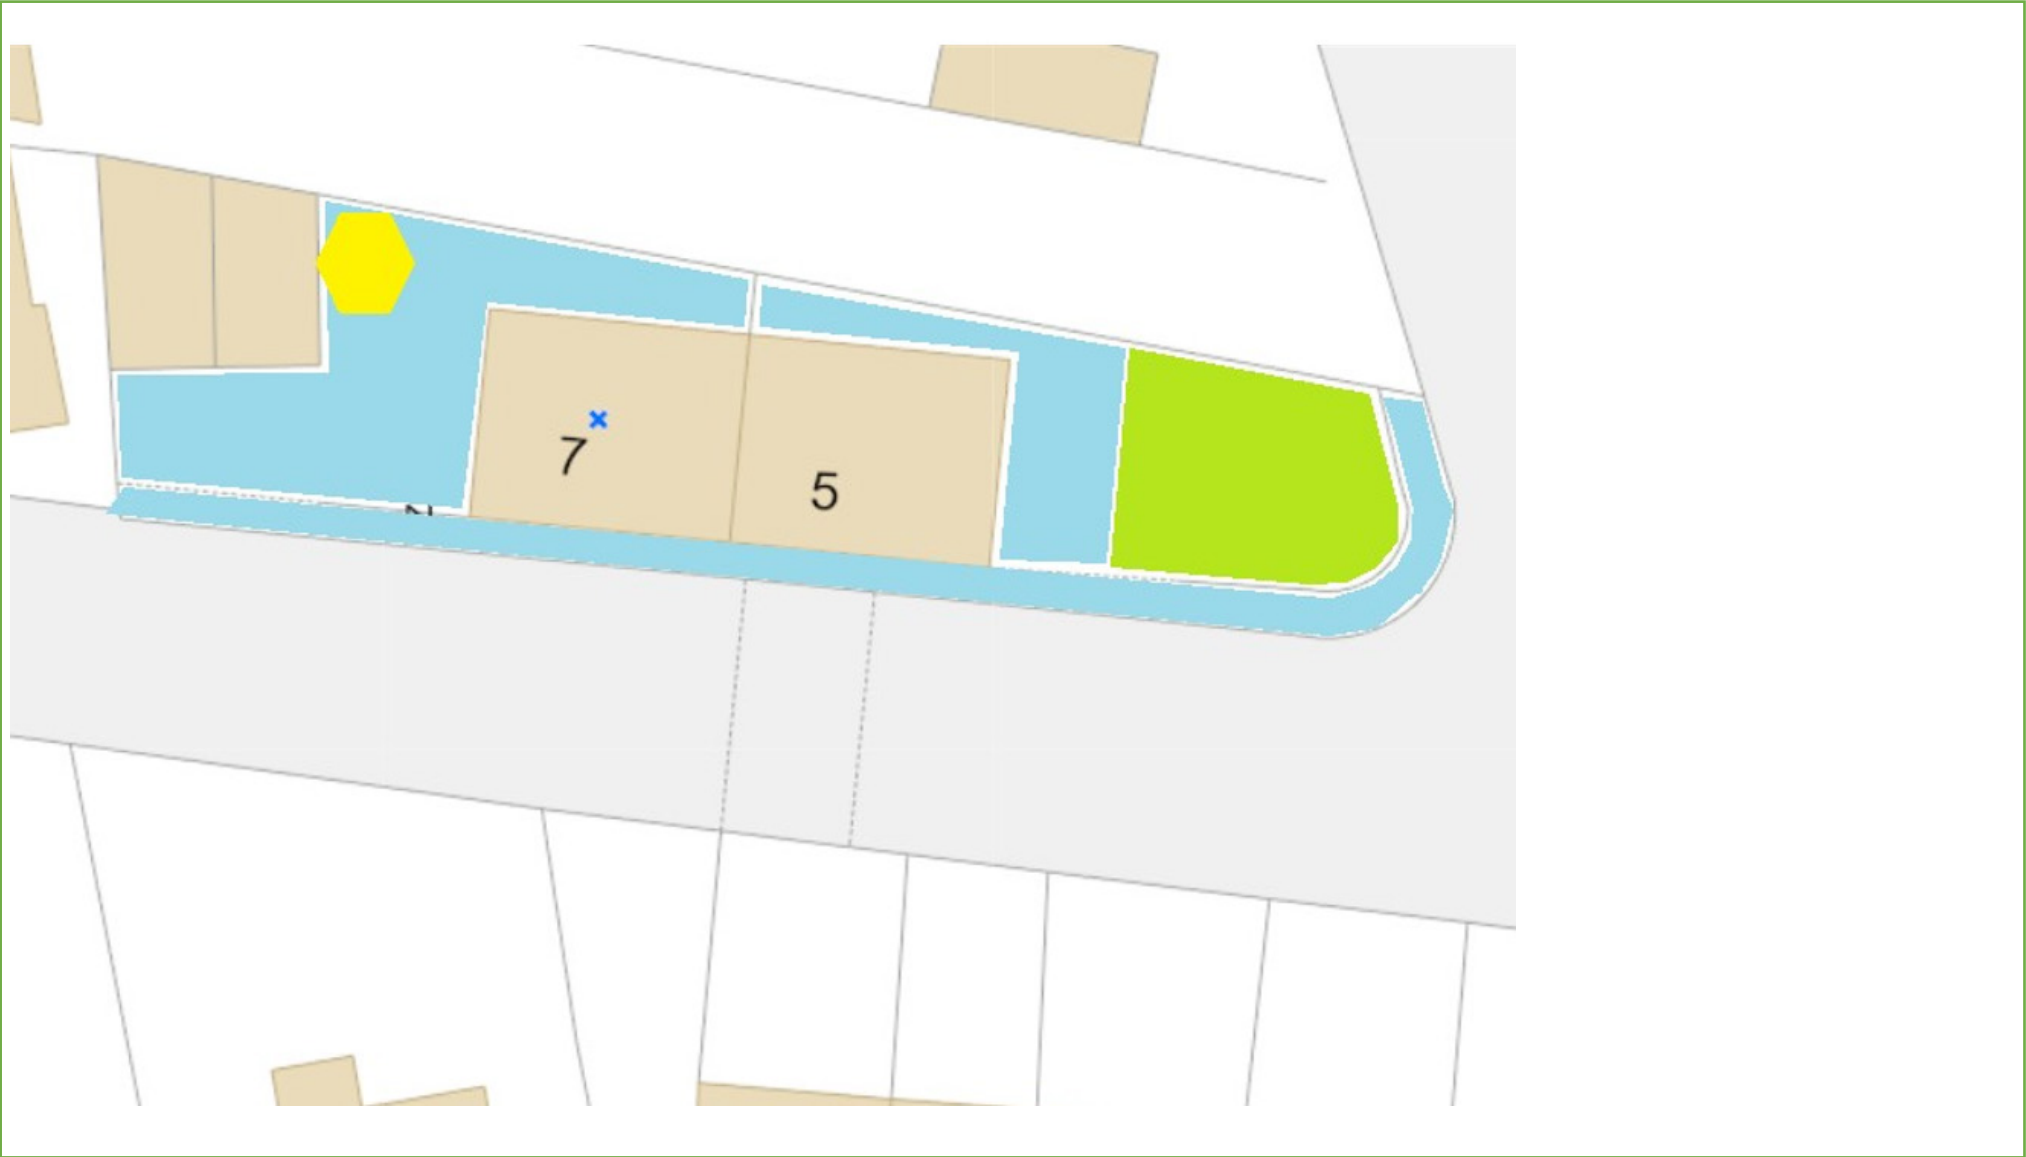

Last Update: 30/09/22 By: IM

Grounds Maintenance

Map 57 – Manor Road & Rectory Rd Camborne TR14 7EQ

KEY:  Grass Cutting  Weed Control  Hedges  Shrub Beds

Last Update: 30/11/22 By: IM

Grounds Maintenance

Map 123 – North Road 5&7

Camborne TR14 8AR

KEY:  Grass Cutting  Weed Control  Hedges  Shrub Beds

Last Update: 09/02/22 By: IM

Grounds Maintenance

Map 143 – North Roskear Rd & Fordh Aventurous, Rew an Devna, Garth Rosker Soth TR14 8NE