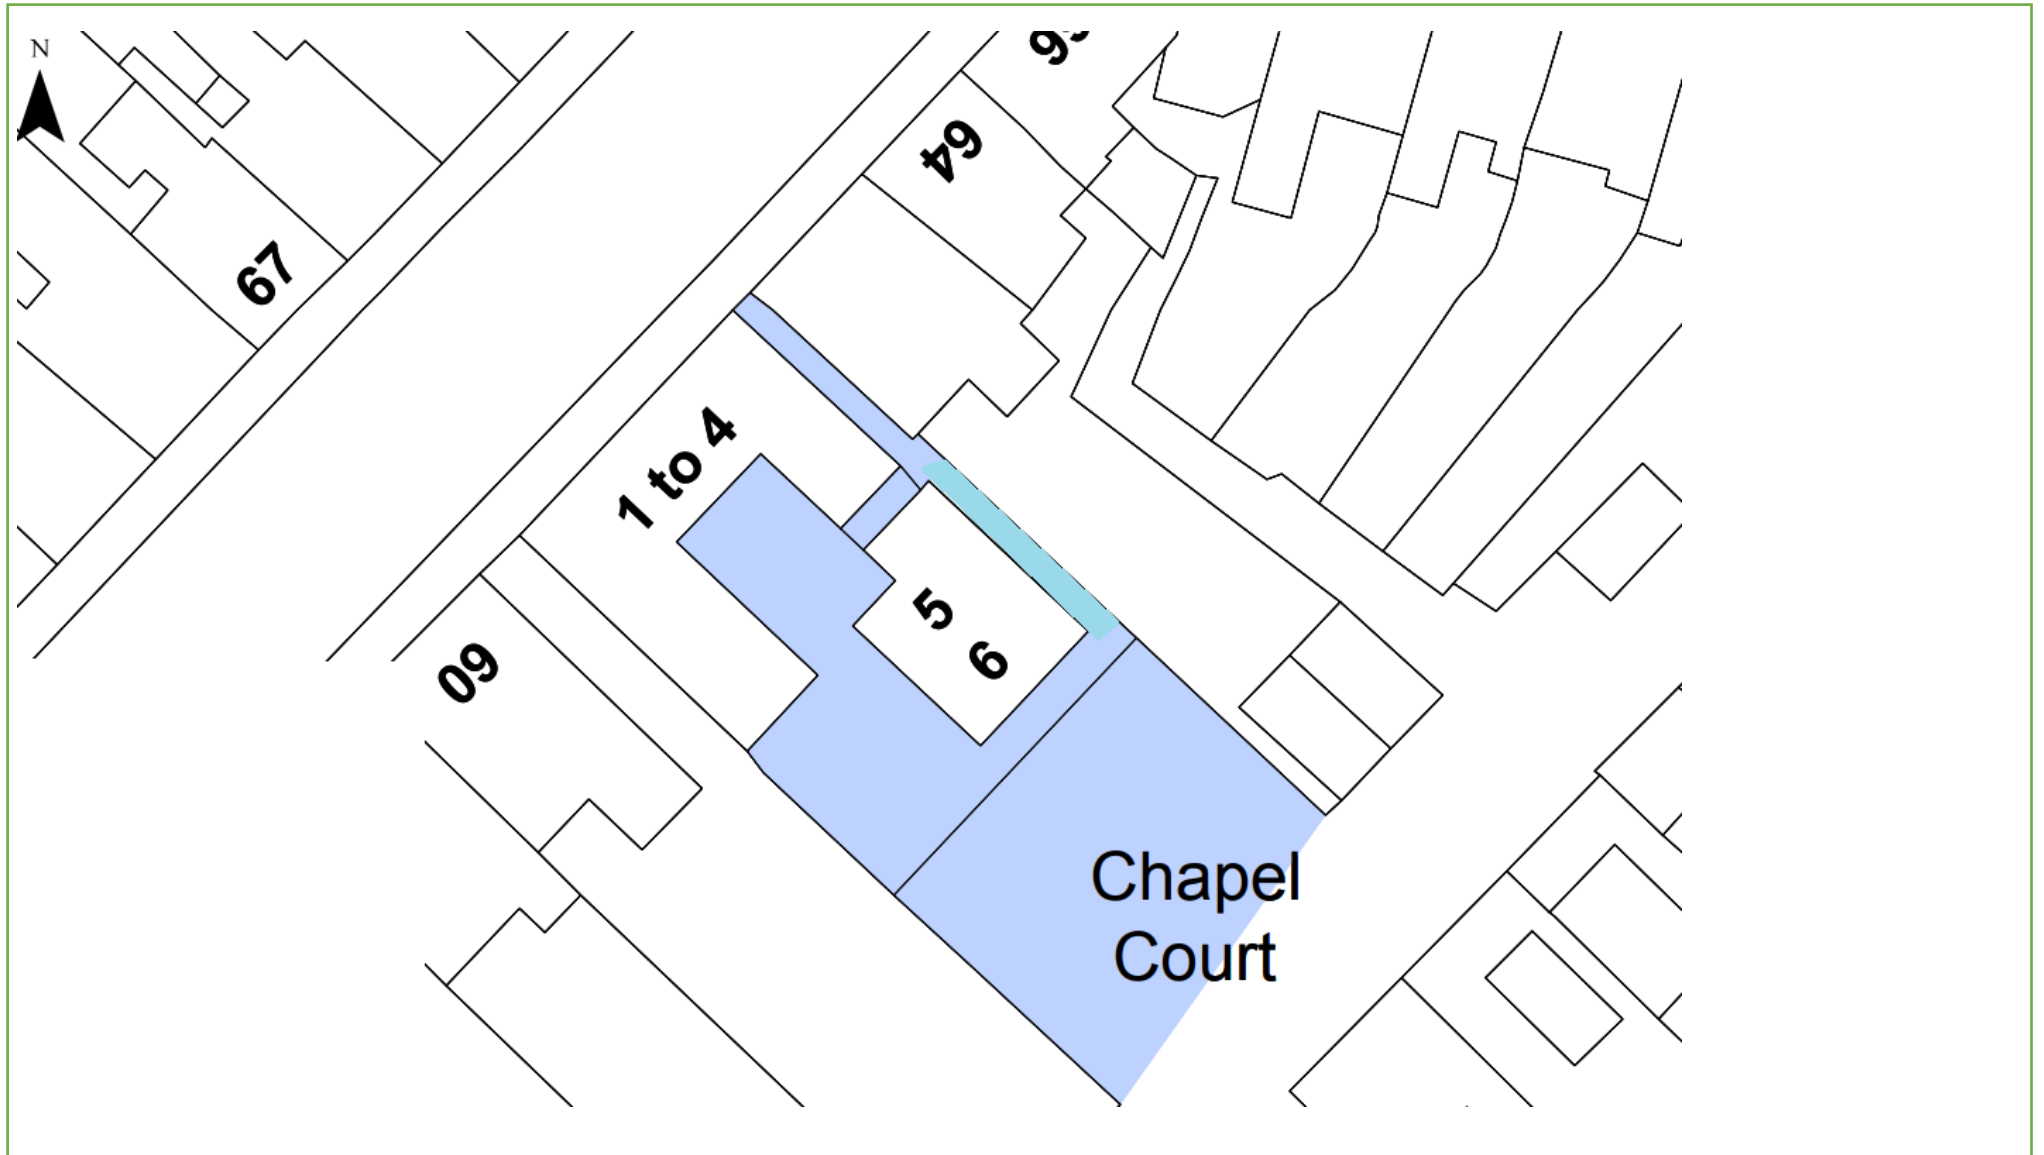

Grounds Maintenance

Map 102 – Chapel Court Tuckingmill Camborne TR14 8PA

KEY: Grass Cutting Weed Control Hedges Shrub Beds Weed along edges

Last Update: 30/09/22 By: IM