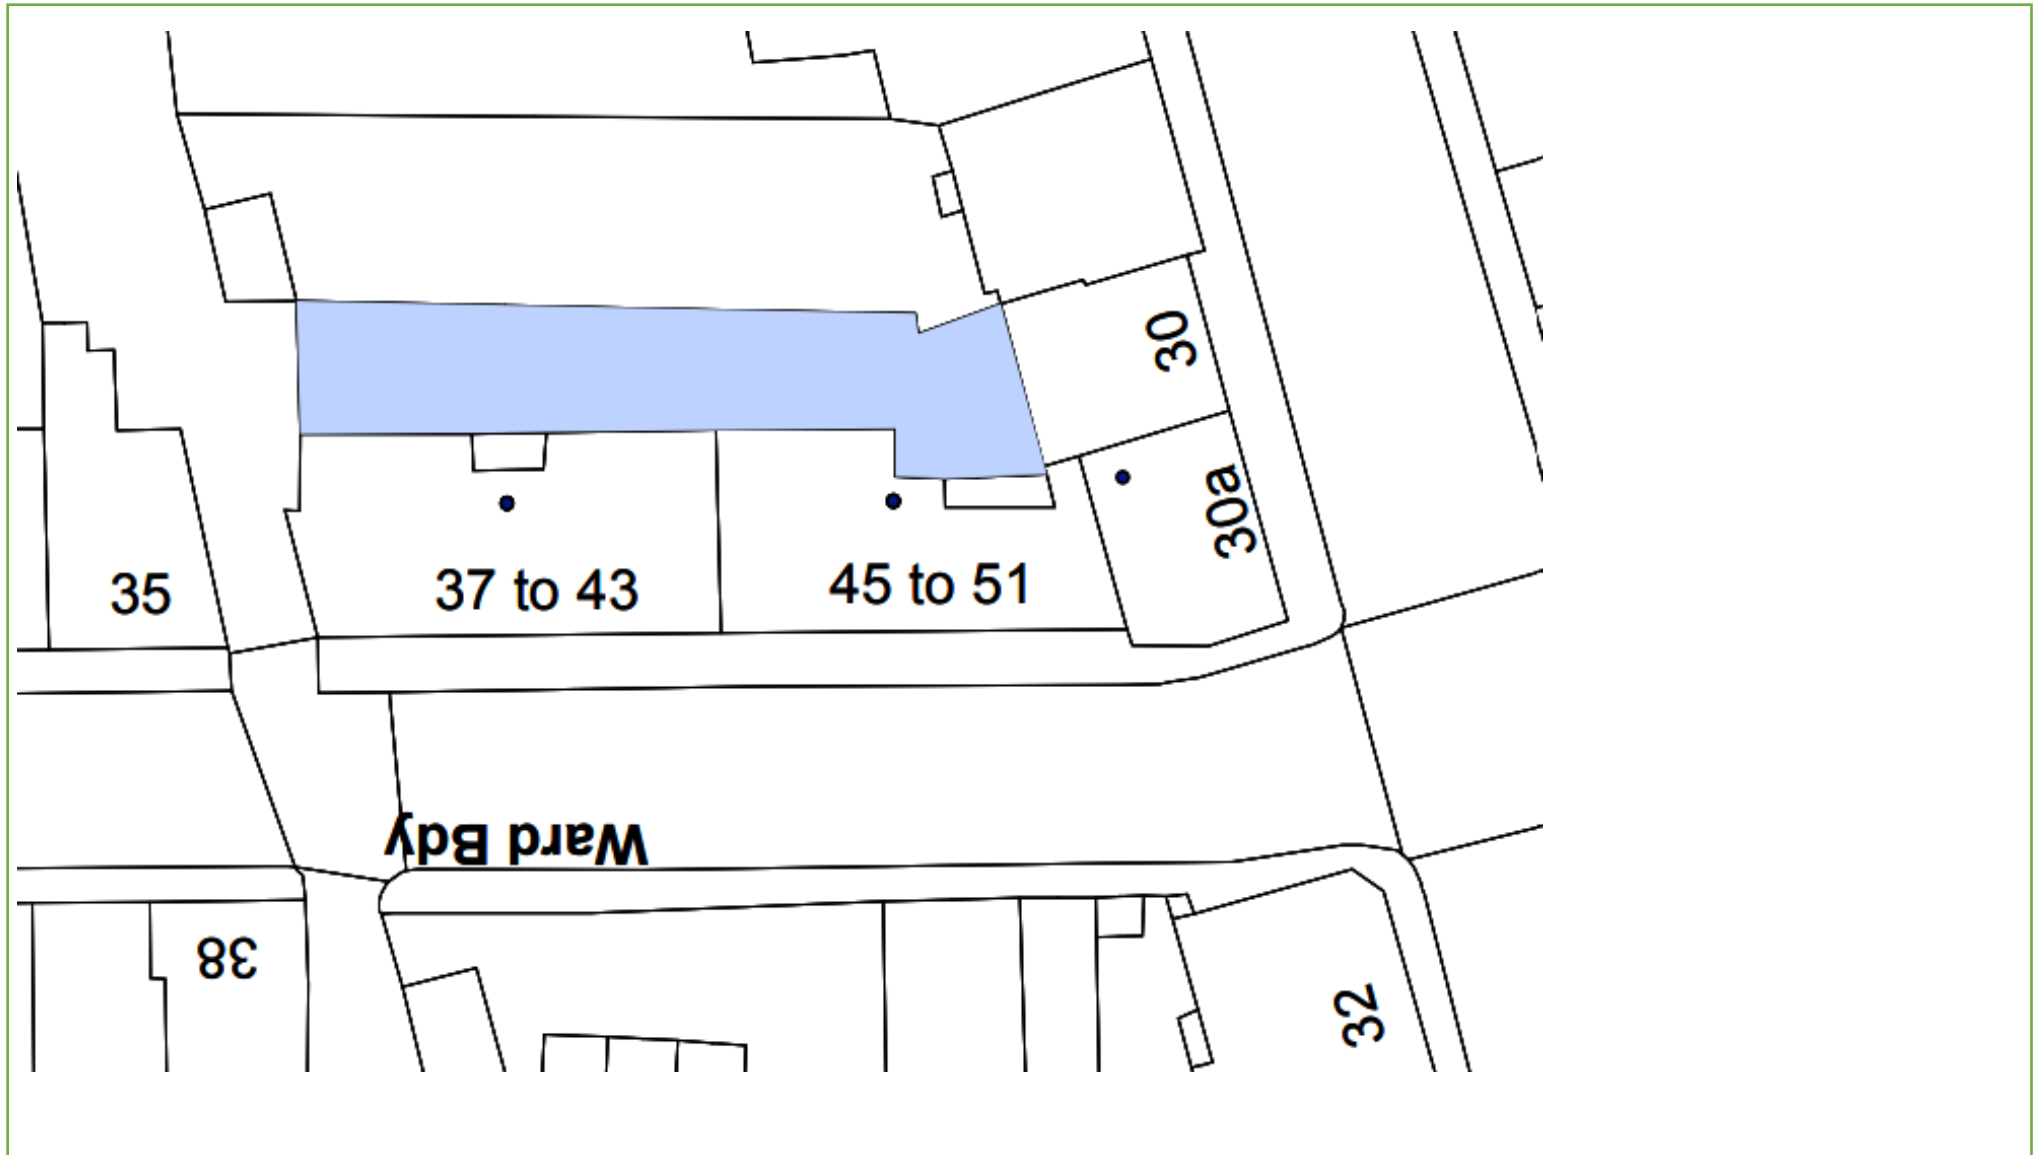

KEY:  Grass Cutting  Weed Control  Hedges  Shrub Beds  Wildlife corridor/coppice Last Update: 30/11/22 By: IM

Grounds Maintenance

Map 99 – Tolcarne St

Camborne TR14 8JH

KEY:  Grass Cutting  Weed Control  Hedges  Shrub Beds  Wildflower Meadows

Last Update: 29/07/22 By: IM

Grounds Maintenance

Map 62 – Treen Flats Dolcoath Rd, Camborne TR14 8RP

KEY:  Grass Cutting  Weed Control  Hedges  Shrub Beds

Last Update: 30/11/21 By: IM

Grounds Maintenance

Map 94 – Trelawney Court College Street, Camborne TR14 7LY

KEY:  Grass Cutting  Weed Control  Hedges  Shrub Beds

Last Update: 28/11/22 By: IM

Grounds Maintenance

Map 63 – Trenance Road & Roskear Fields Camborne TR14 8QA

KEY:  Grass Cutting  Weed Control  Hedges  Shrub Beds  Trees