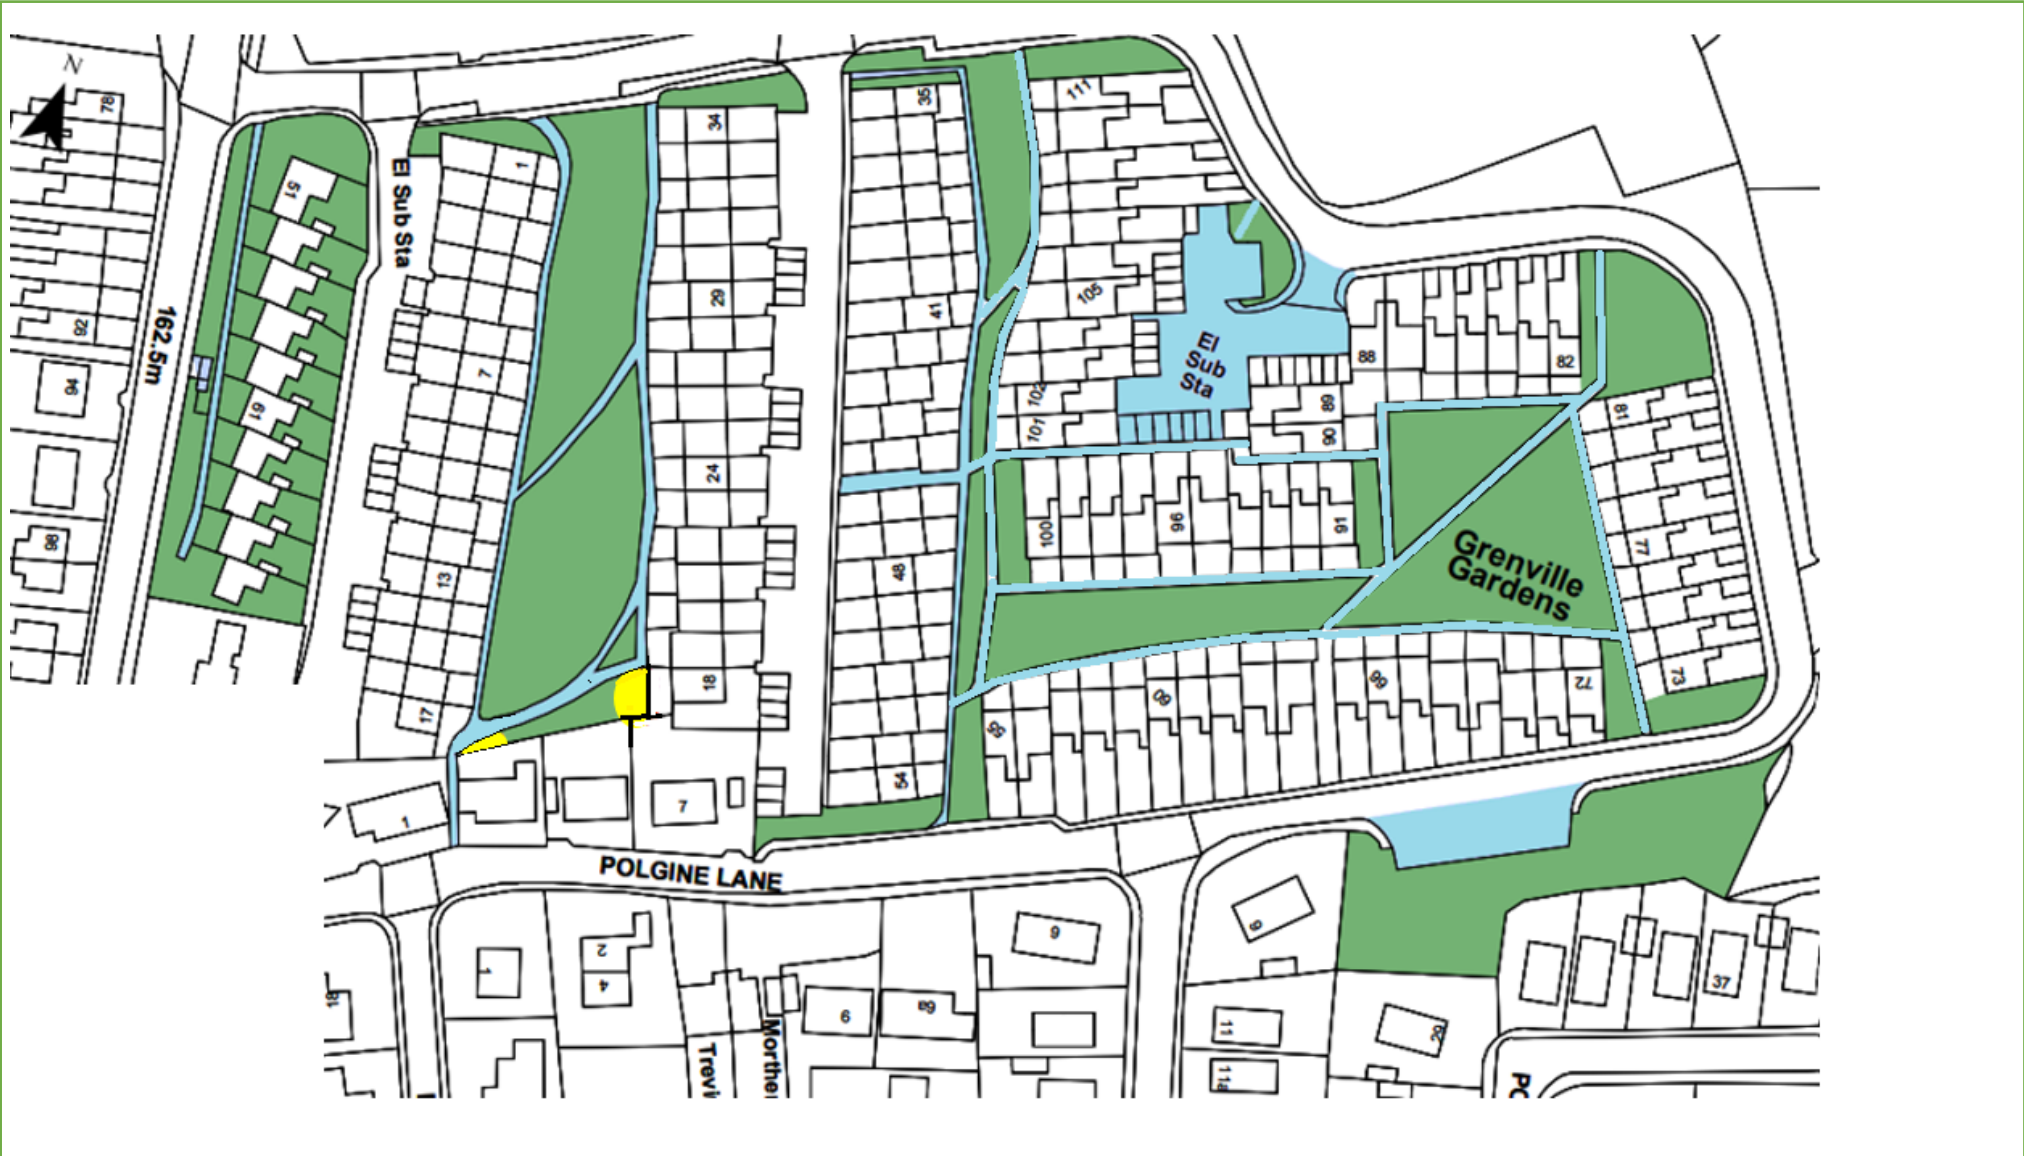

Grounds Maintenance

Map 58 – Godolphin Court Moor Street, Camborne TR14 8HQ

KEY:  Grass Cutting  Weed Control  Hedges  Shrub Beds

Last Update: 16/09/21 By: IM

Grounds Maintenance

Map 77 – Grenville Gardens Troon, Camborne TR14 9DT

KEY:  Grass Cutting  Weed Control  Hedges  Shrub Beds

Last Update: 30/09/22 By: IM

Grounds Maintenance

Map 54 – Gwelmor Beaconfields, Meneth Road Camborne TR14 7BP

KEY: Grass Cutting Weed Control Hedges Shrub Beds Wildflower Meadow

Last Update: 19/10/22 By: IM

Grounds Maintenance

Map 116 – Gwithian Walk Caraway Close & West Seaton Rd., off Boilerworks Rd., Camborne TR14 0FP

KEY:  Grass Cutting  Weed Control  Hedges  Shrub Beds

Last Update: 19/10/22 By: IM