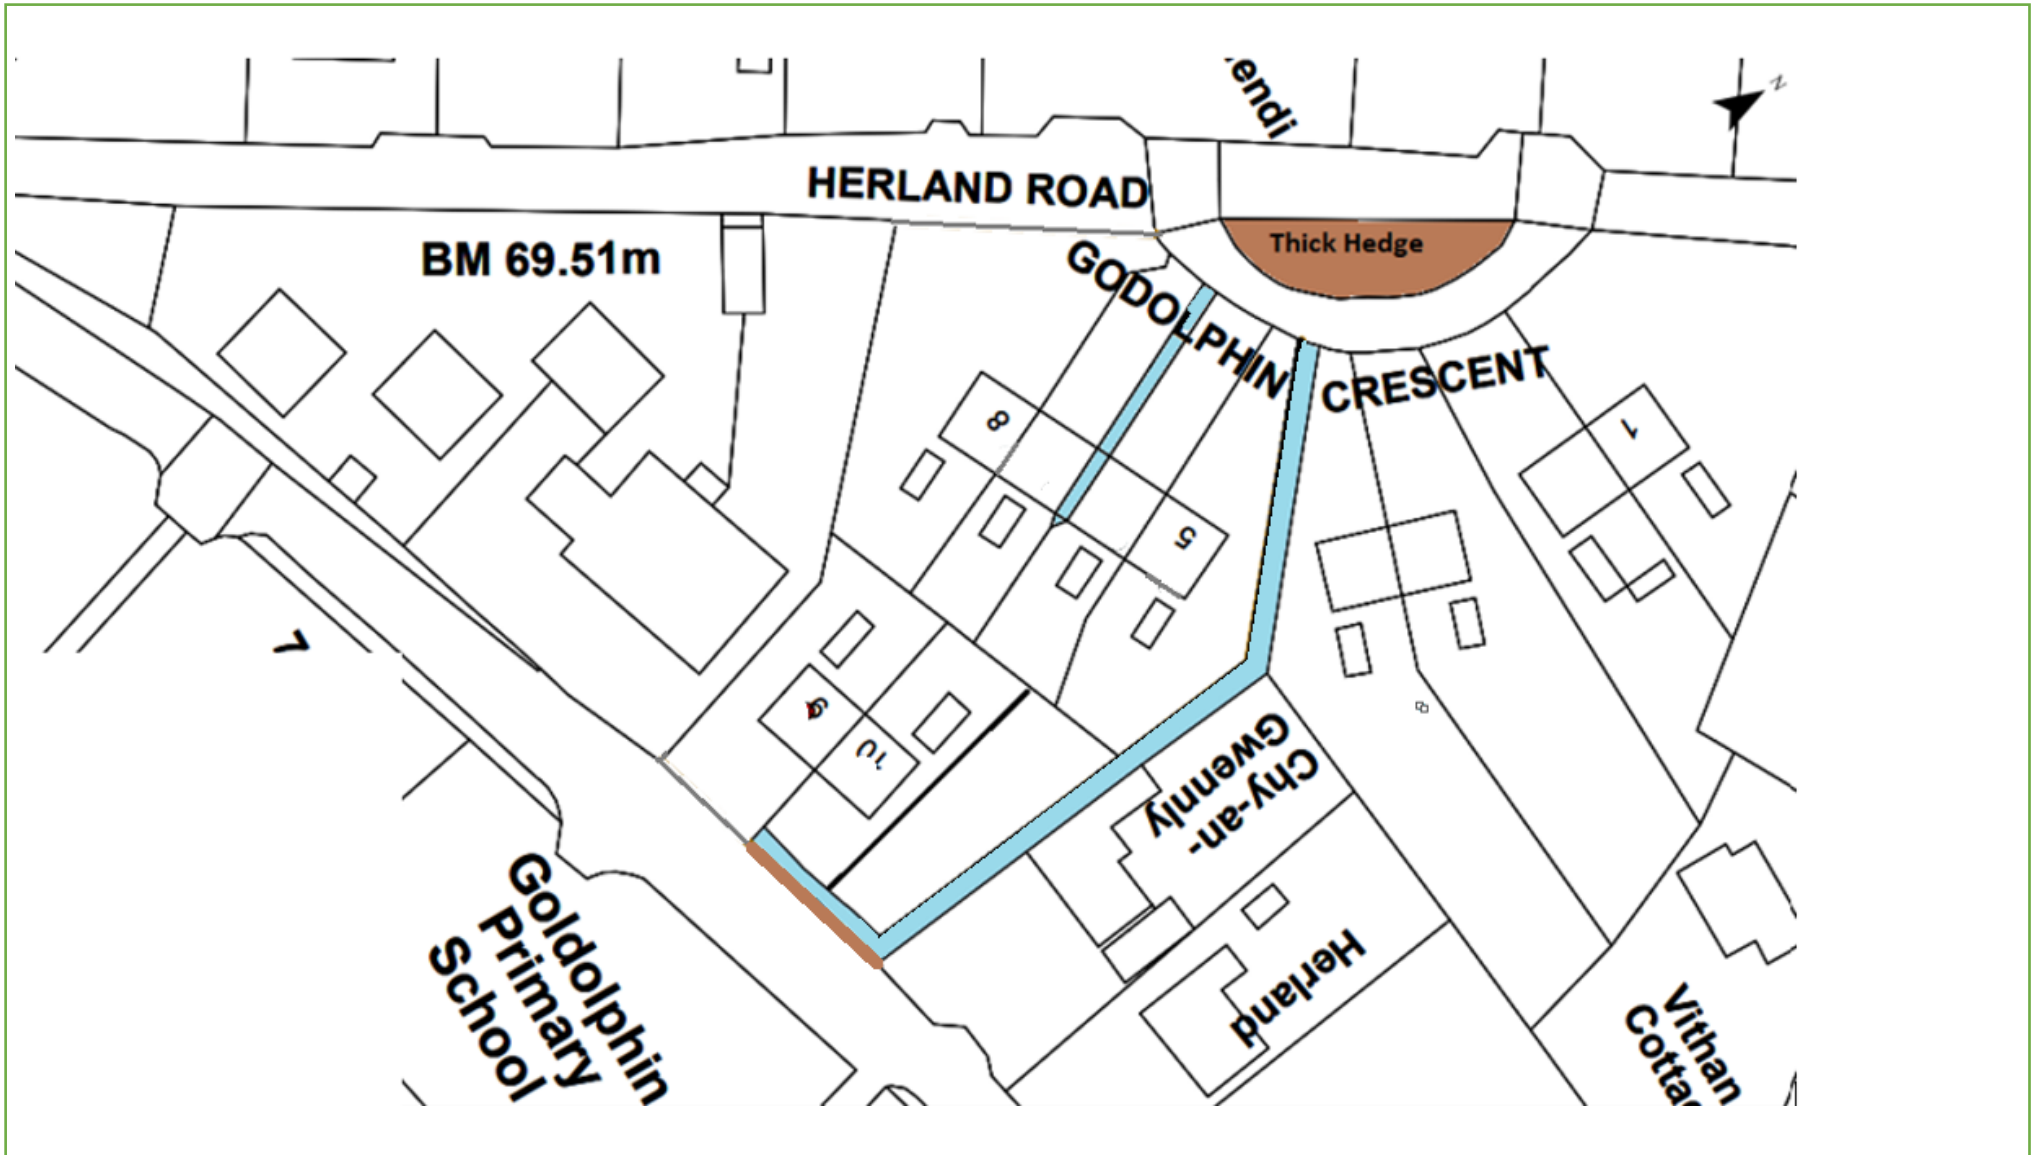

KEY:  Grass Cutting  Weed Control  Hedges  Shrub Beds

Last Update: 26/09/22 By: IM

Grounds Maintenance

Map 21 – Godolphin Crescent Godolphin Cross, Helston TR13 9RB

KEY:  Grass Cutting  Weed Control  Hedges  Shrub Beds

Last Update: 28/09/22 By: IM

**Grounds Maintenance
Map 49**

**Merther Close & Waste Treatment Works, Sithney
TR13 0RW**

Key: Grass Cutting Weed Control Hedges Shrub Beds Wildflower Meadow Eco Corridor Clear Rain Grills