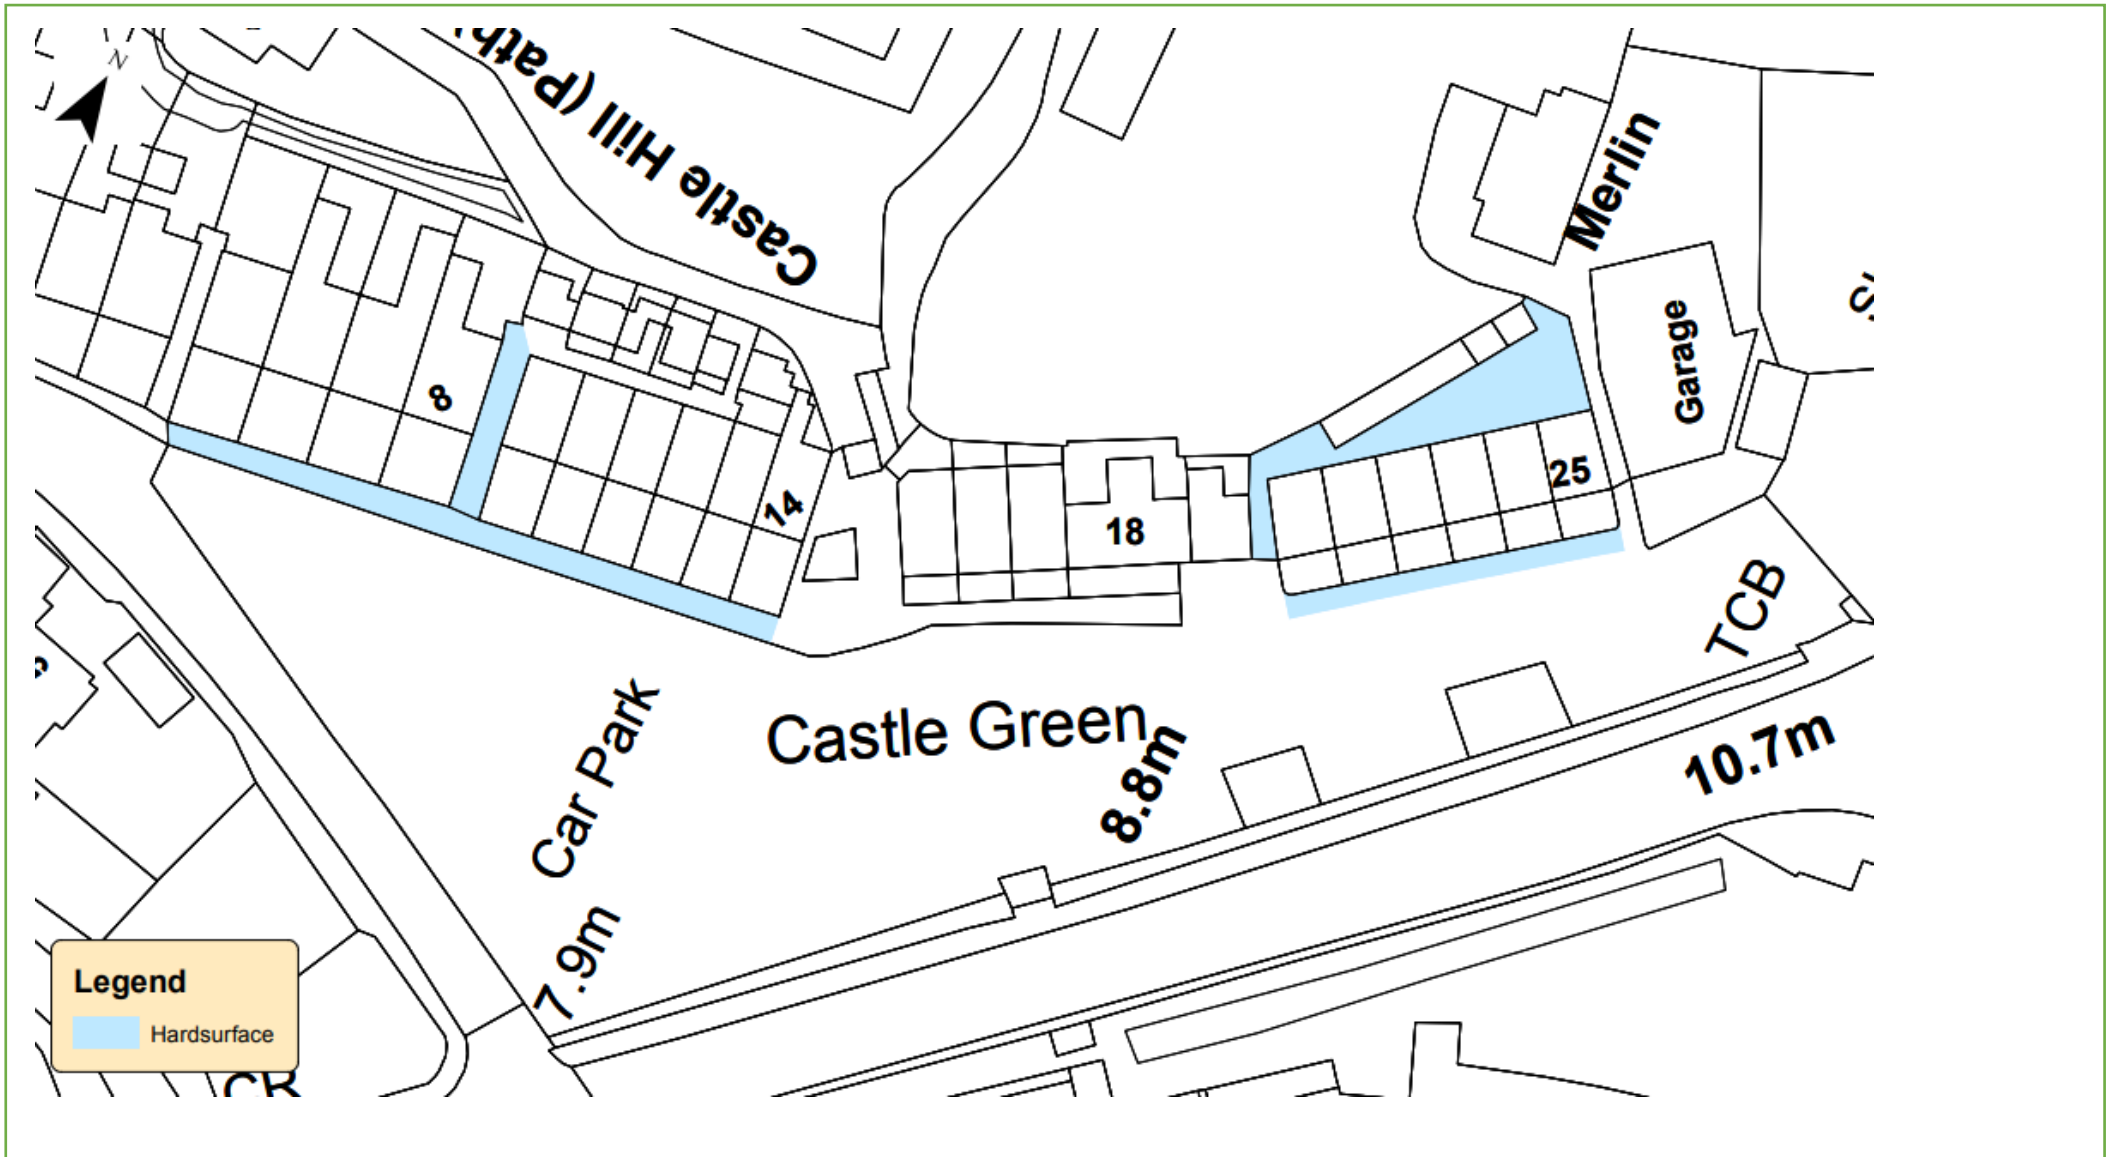

Grounds Maintenance

Map 138 – Castle Green Helston TR13 8EZ

KEY:  Grass Cutting  Weed Control  Hedges  Shrub Beds  Wildflower Meadow

Last Update: 04/07/22 By: IM

Legend
 Hardsurface

Grounds Maintenance

Map 08 – Charter Close Helston TR13 8SR

KEY:  Grass Cutting  Weed Control  Hedges  Shrub Beds

Last Update: 27/10/22 By: IM

Grounds Maintenance

Map 13 – Chytodden Terrace & Tregonning Terrace Carleen, Breage, Helston TR13 9QT

KEY:  Grass Cutting  Weed Control  Hedges