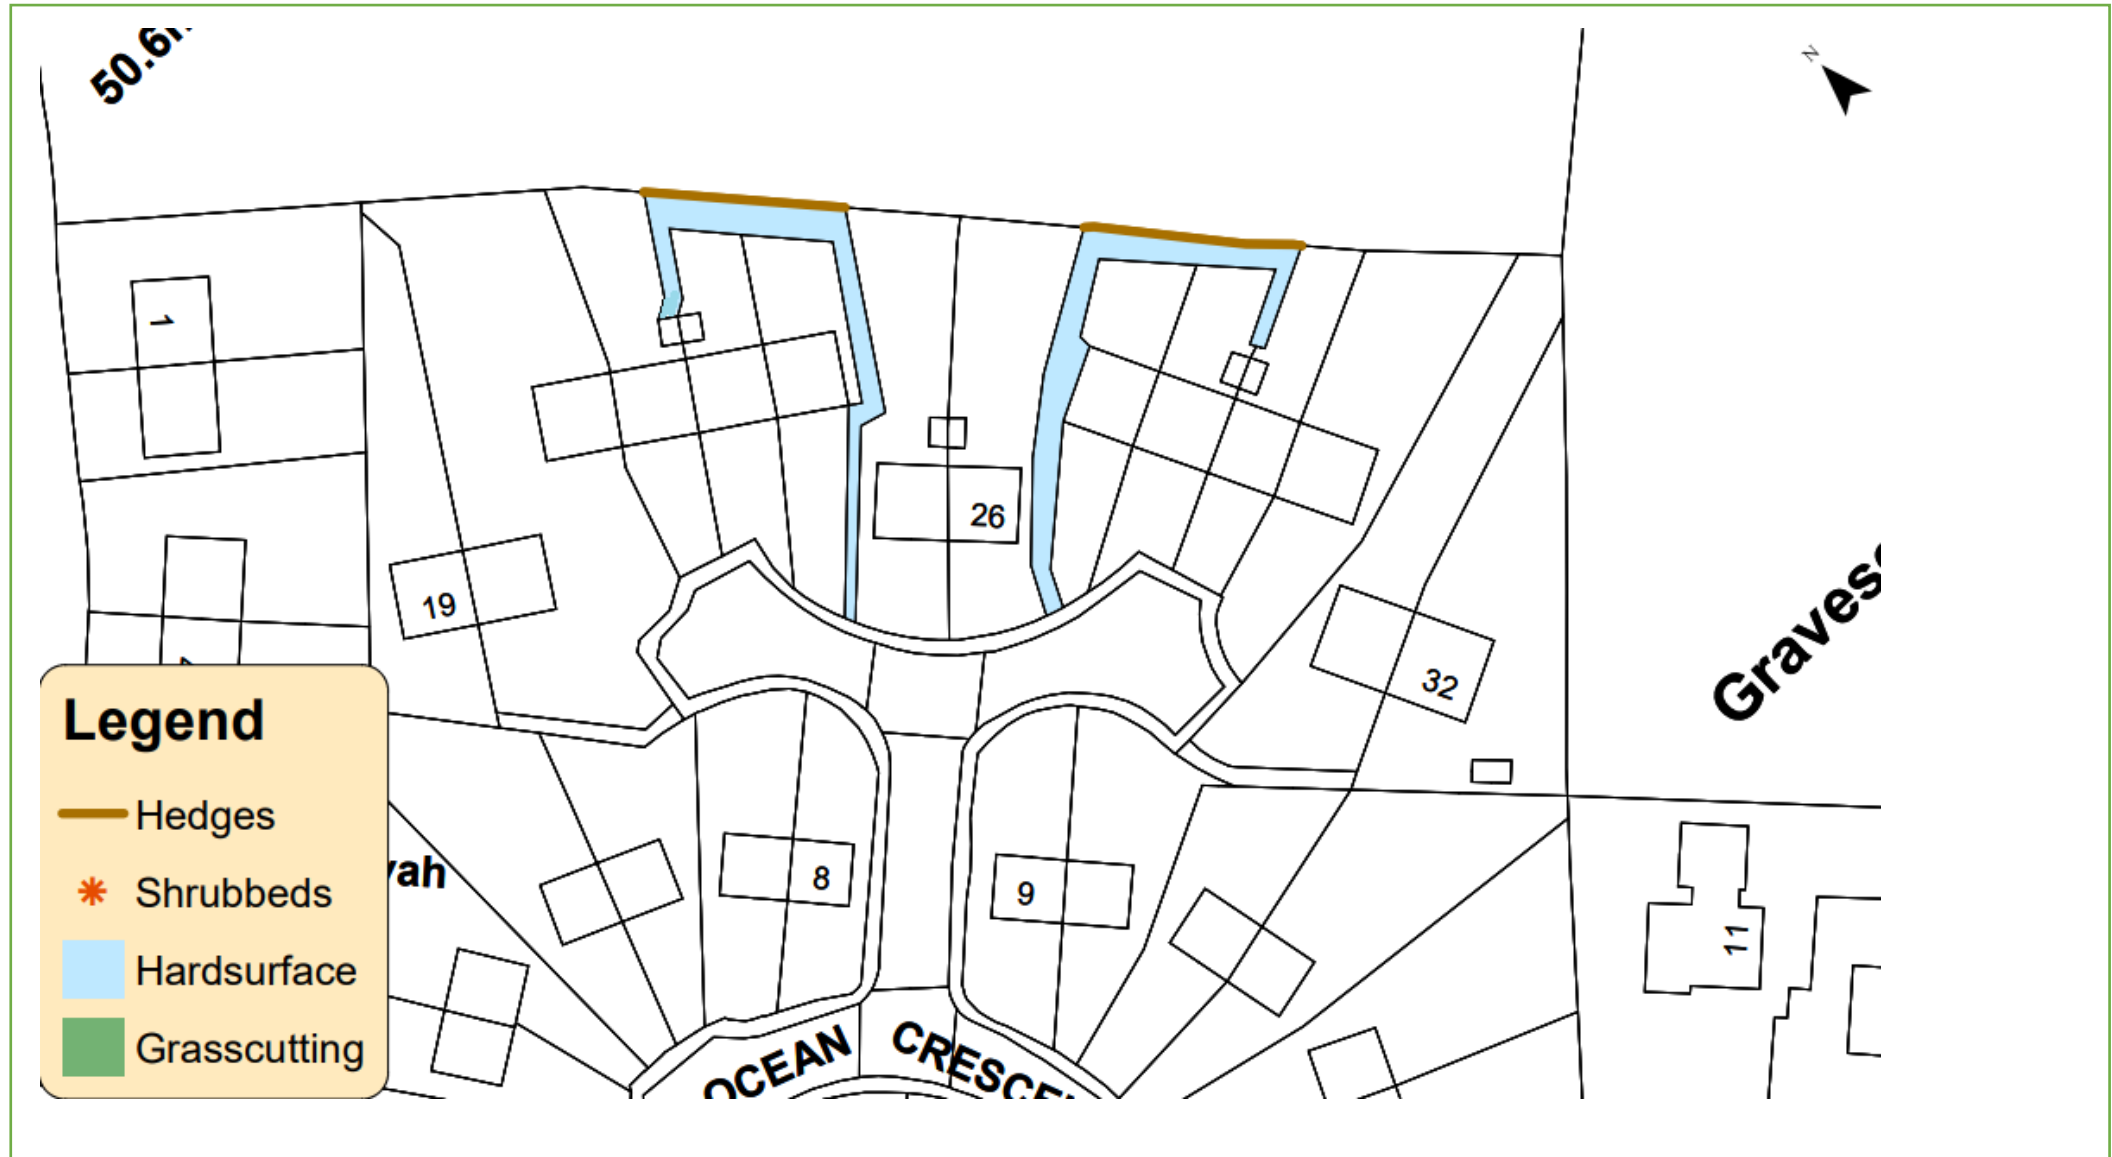

Grounds Maintenance

Map 42 – Mounts Bay Terrace Rinsey, Ashton, nr Helston TR13 9TN

KEY:  Grass Cutting  Weed Control  Hedges  Shrub Beds  Wildflower Meadow

Last Update: 30/06/22 By: IM

Grounds Maintenance

Map 38 – Mounts Bay Terrace Porthleven TR13 9ED

KEY:  Grass Cutting  Weed Control  Hedges  Shrub Beds  Wildflower Meadow

Last Update: 30/06/22 By: IM

Fordh Trevenwen Nancegollan TR13 0AJ

- Grass
- Weed Control
- Hedges
- Shrubs
- Wild Meadow
- Mowed Path
- Eco Corridor

Grounds Maintenance

Map 39 – Ocean Crescent Porthleven TR13 9EB

KEY:  Grass Cutting  Weed Control  Hedges  Shrub Beds  Wildflower Meadow

Last Update: 30/06/22 By: IM 

Grounds Maintenance

Map 135 – Parc Bowen Water Treatment Works

Trewannack, nr Helston TR13 0PU

KEY:  Grass Cutting  Weed Control  Hedges  Shrub Beds

Last Update: 30/11/21 By: IM

Grounds Maintenance

Map 74 – Park Close Nancegollan, nr Helston TR13 0AW

KEY:  Grass Cutting  Weed Control  Hedges  Shrub Beds  Wildflower Meadow