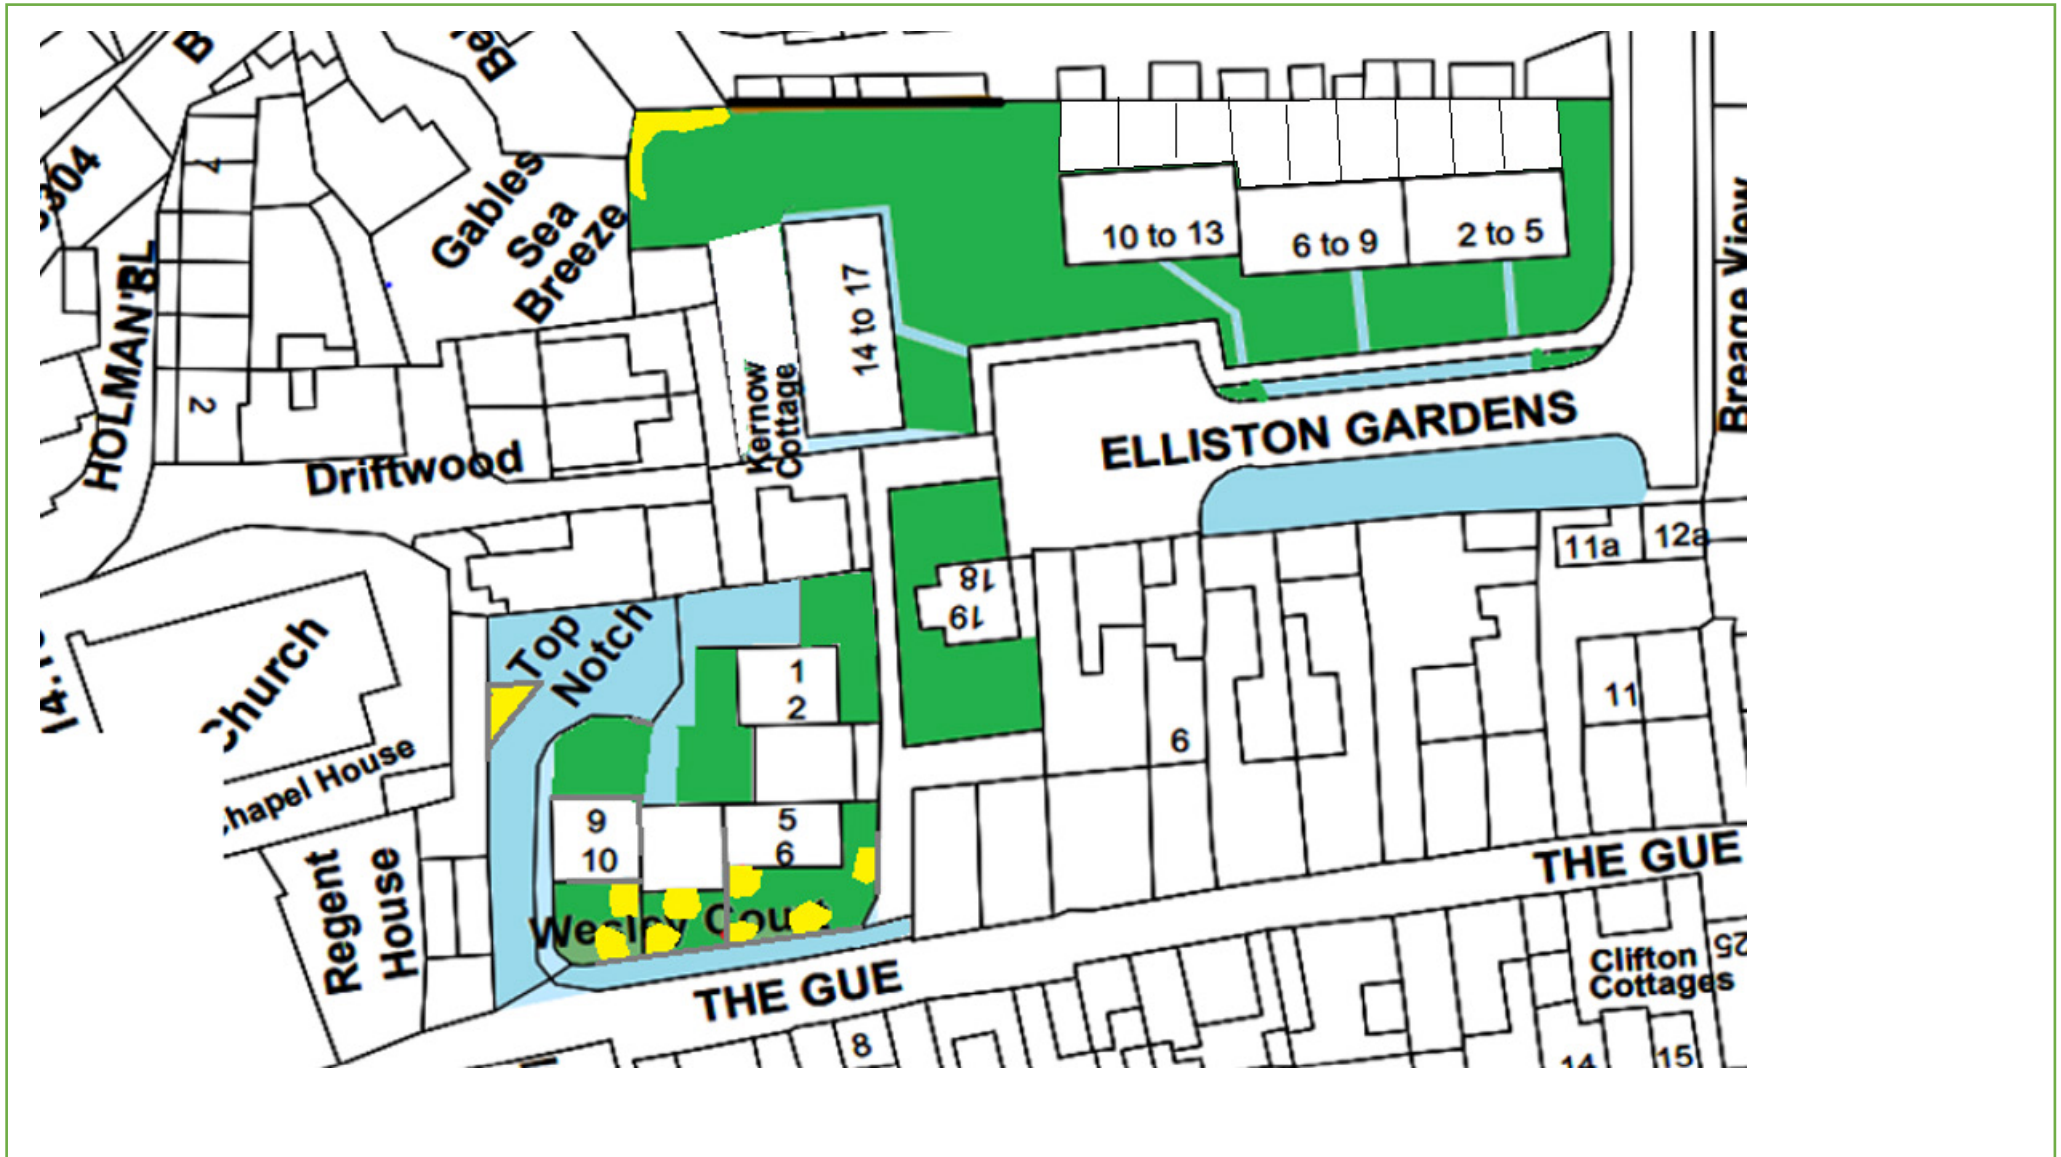

Last Update: 09/02/22 By: IM

Grounds Maintenance

Map 04 – Cunnack Close & Henshorn Court (ex Map96) Helston TR13 8XQ

KEY:  Grass Cutting  Weed Control  Hedges  Shrub Beds

Last Update: 22/11/22 By: IM

Grounds Maintenance

Map 37 – Elliston Gardens & Wesley Court Porthleven TR13 9DQ

KEY:  Grass Cutting  Weed Control  Hedges  Shrub Beds

Last Update: 20/10/22 By: IM

Grounds Maintenance

Map 36 – Gibson Way, Bickford Crescent, Tor Close, Torleven View Porthleven TR13 9AE