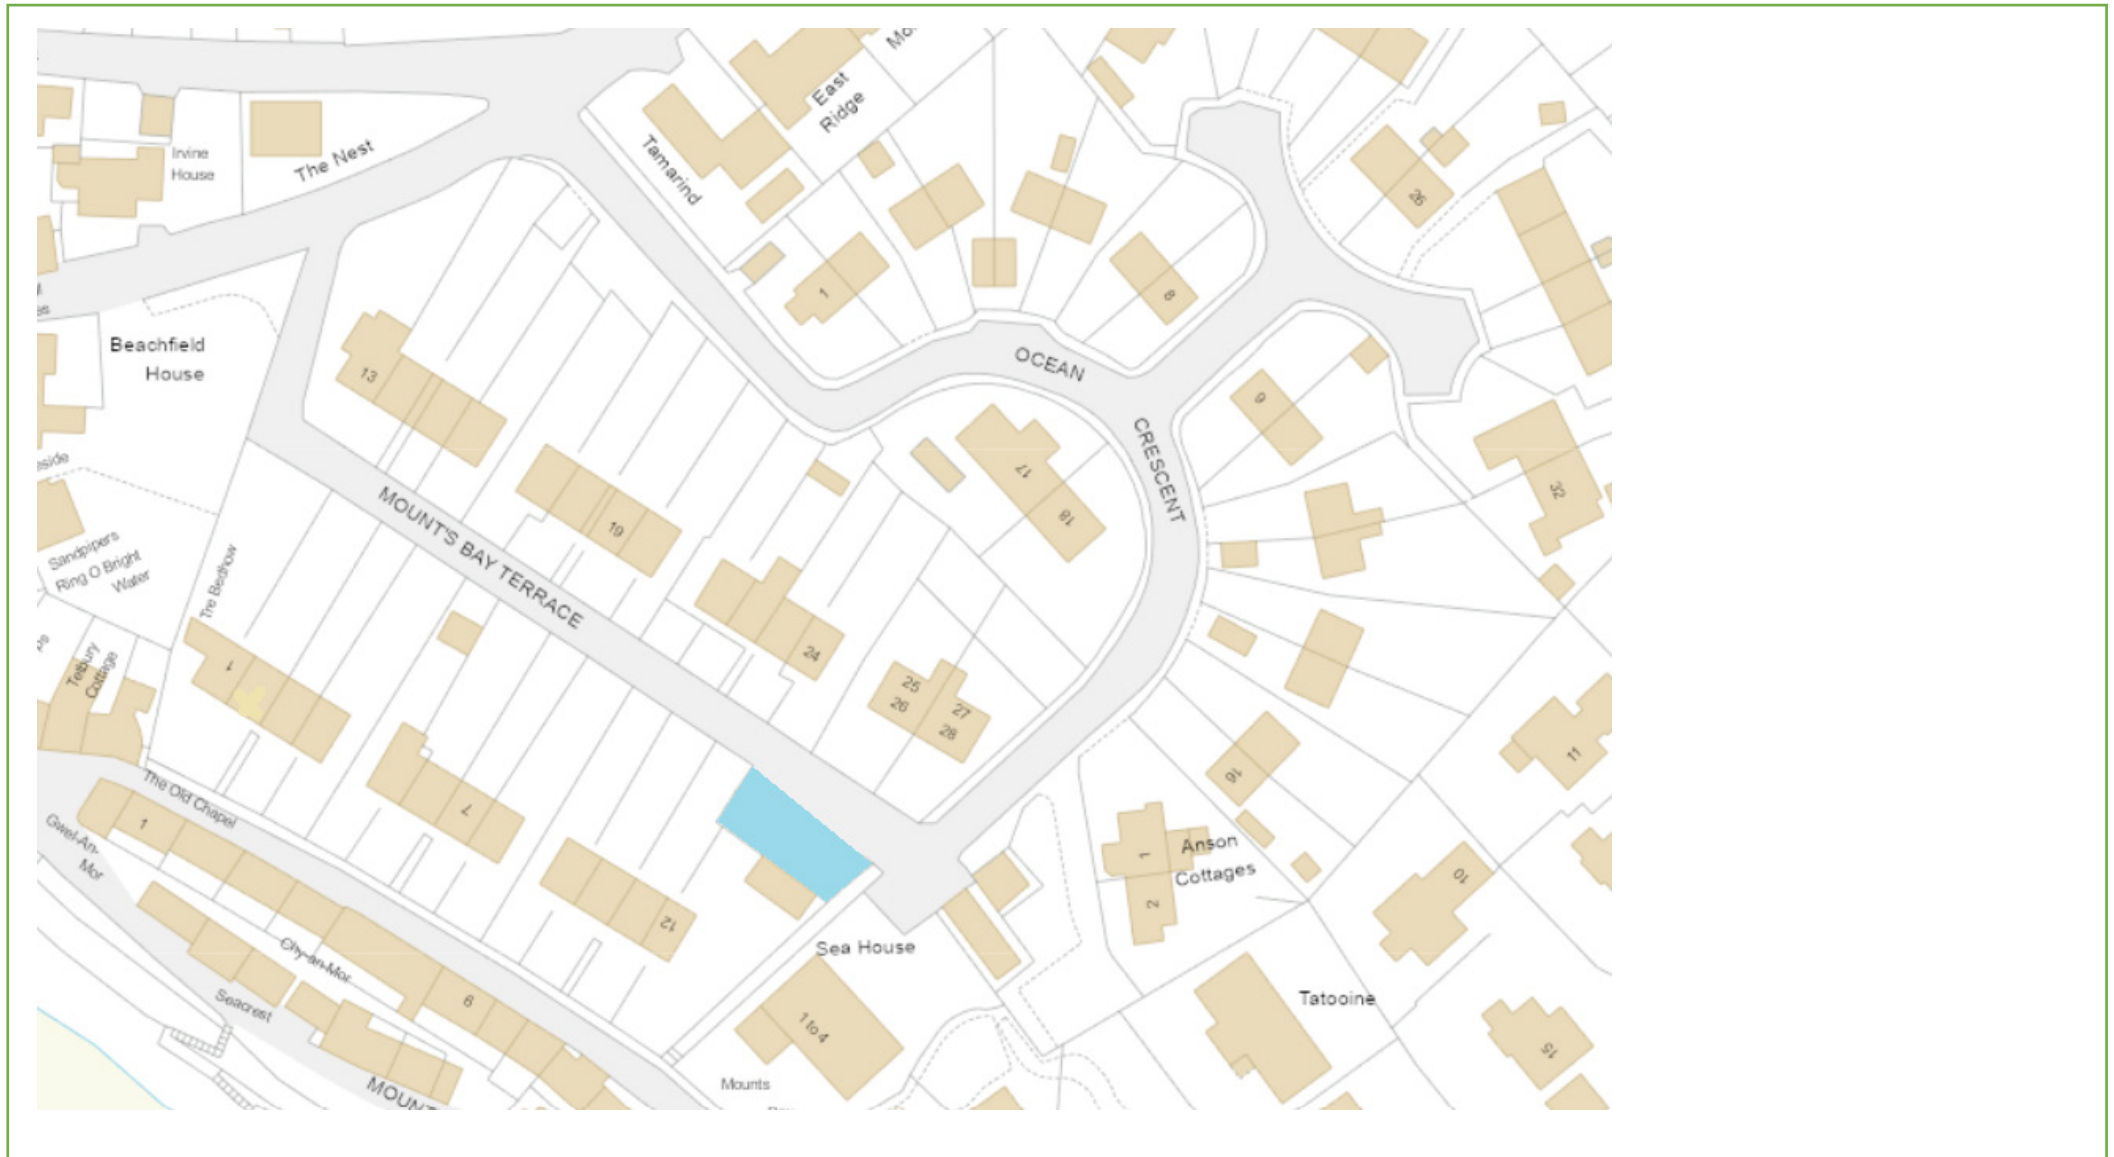

Last Update: 28/09/22 By: IM

**Grounds Maintenance
Map 49**

**Merther Close & Waste Treatment Works, Sithney
TR13 0RW**

Key: Grass Cutting Weed Control Hedges Shrub Beds Wildflower Meadow Eco Corridor Clear Rain Grills

Grounds Maintenance

Map 42 – Mounts Bay Terrace Rinsey, Ashton, nr Helston TR13 9TN

KEY:  Grass Cutting  Weed Control  Hedges  Shrub Beds  Wildflower Meadow

Last Update: 30/06/22 By: IM

Grounds Maintenance

Map 38 – Mounts Bay Terrace Porthleven TR13 9ED

KEY:  Grass Cutting  Weed Control  Hedges  Shrub Beds  Wildflower Meadow

Last Update: 30/06/22 By: IM

Fordh Trevenwen Nancegollan TR13 0AJ

- Grass
- Weed Control
- Hedges
- Shrubs
- Wild Meadow
- Mowed Path
- Eco Corridor

Grounds Maintenance

Map 39 – Ocean Crescent Porthleven TR13 9EB

KEY:  Grass Cutting  Weed Control  Hedges  Shrub Beds  Wildflower Meadow

Last Update: 30/06/22 By: IM 

Grounds Maintenance

Map 135 – Parc Bowen Water Treatment Works