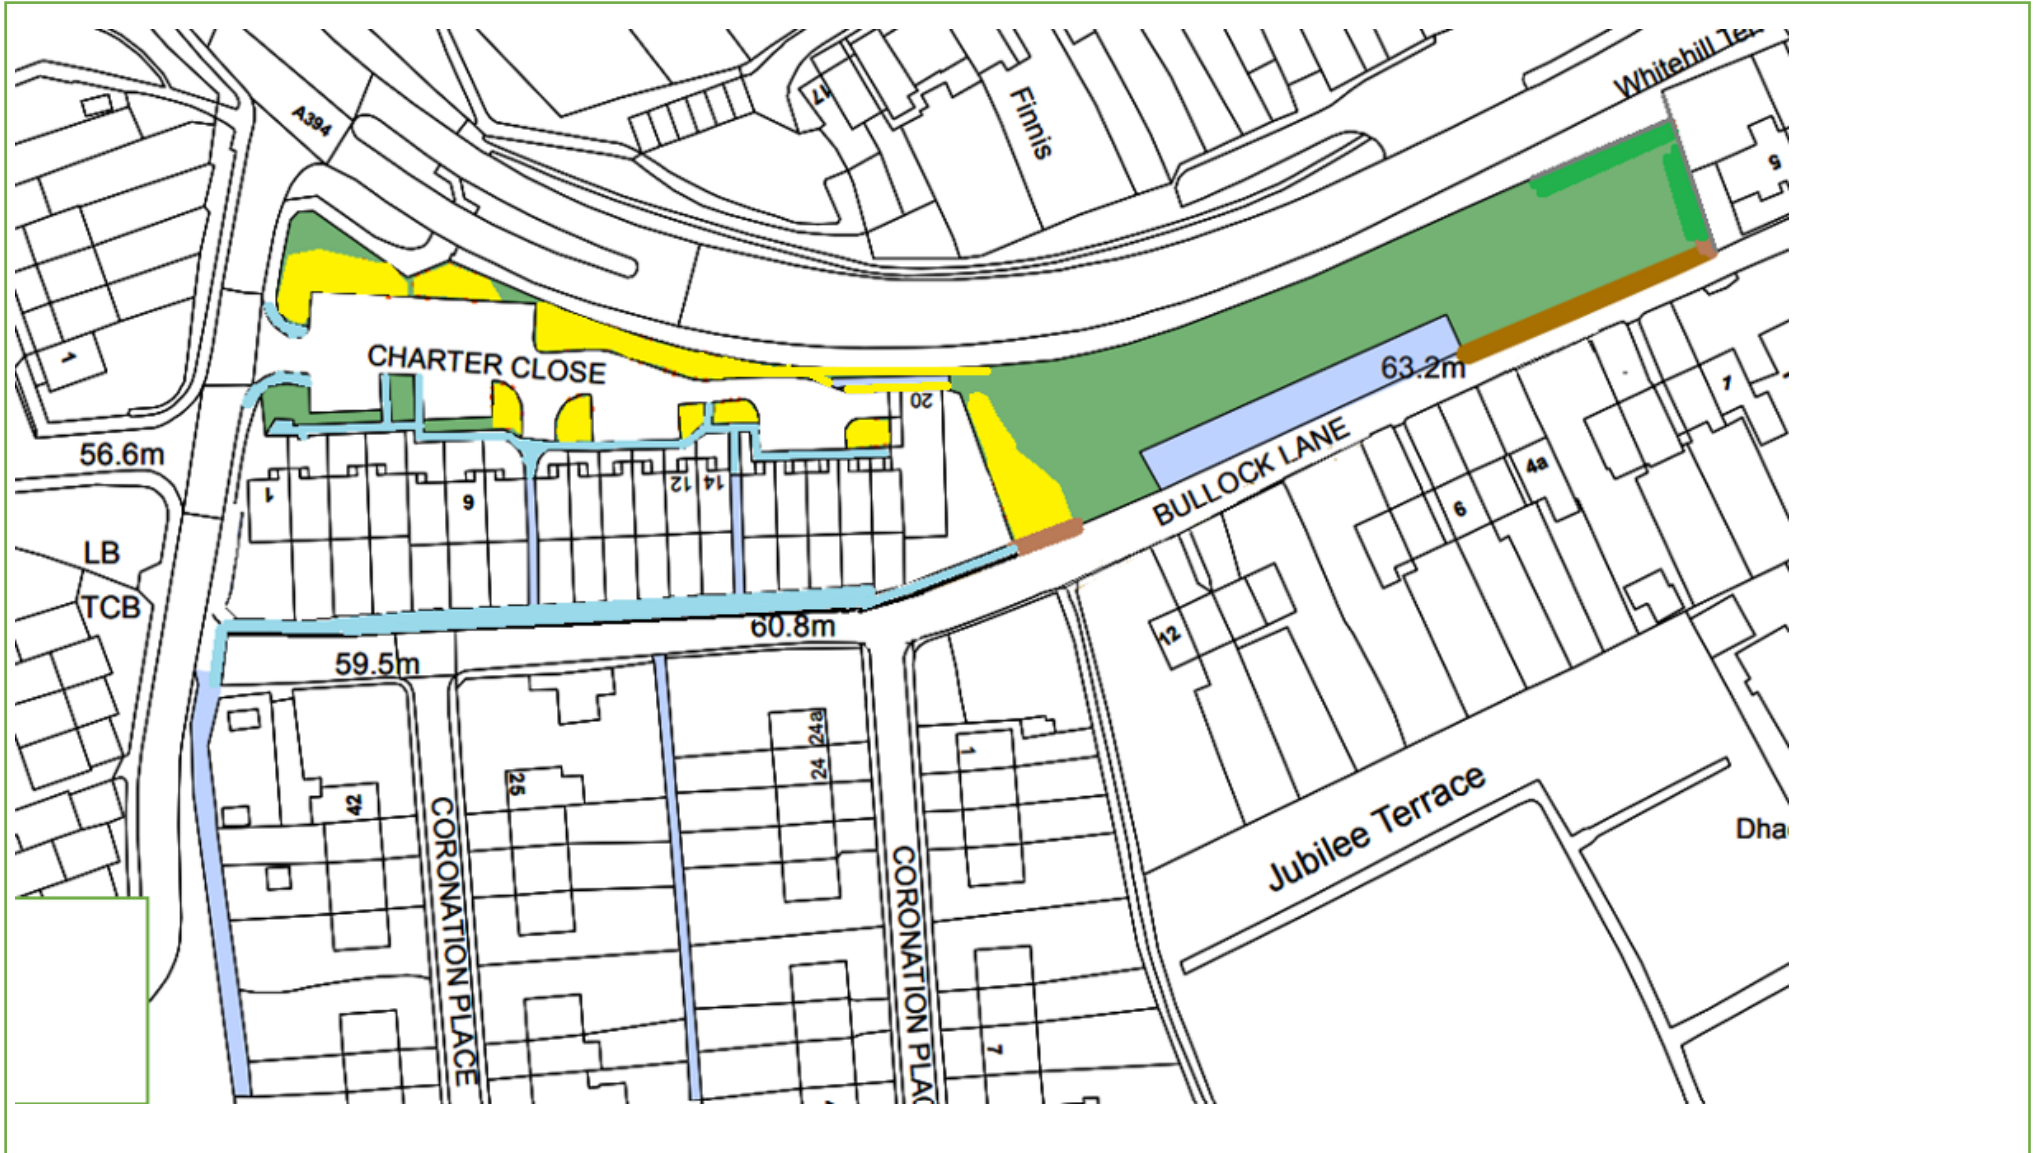

Grounds Maintenance

Map 138 – Castle Green Helston TR13 8EZ

KEY:  Grass Cutting  Weed Control  Hedges  Shrub Beds  Wildflower Meadow

Last Update: 04/07/22 By: IM

Legend
 Hardsurface

Grounds Maintenance

Map 08 – Charter Close Helston TR13 8SR

KEY:  Grass Cutting  Weed Control  Hedges  Shrub Beds

Last Update: 27/10/22 By: IM

Grounds Maintenance

Map 13 – Chytodden Terrace & Tregonning Terrace Carleen, Breage, Helston TR13 9QT

KEY:  Grass Cutting  Weed Control  Hedges

Last Update: 09/02/22 By: IM

Grounds Maintenance

Map 04 – Cunnack Close & Henshorn Court (ex Map96) Helston TR13 8XQ

KEY:  Grass Cutting  Weed Control  Hedges  Shrub Beds

Last Update: 22/11/22 By: IM

Grounds Maintenance