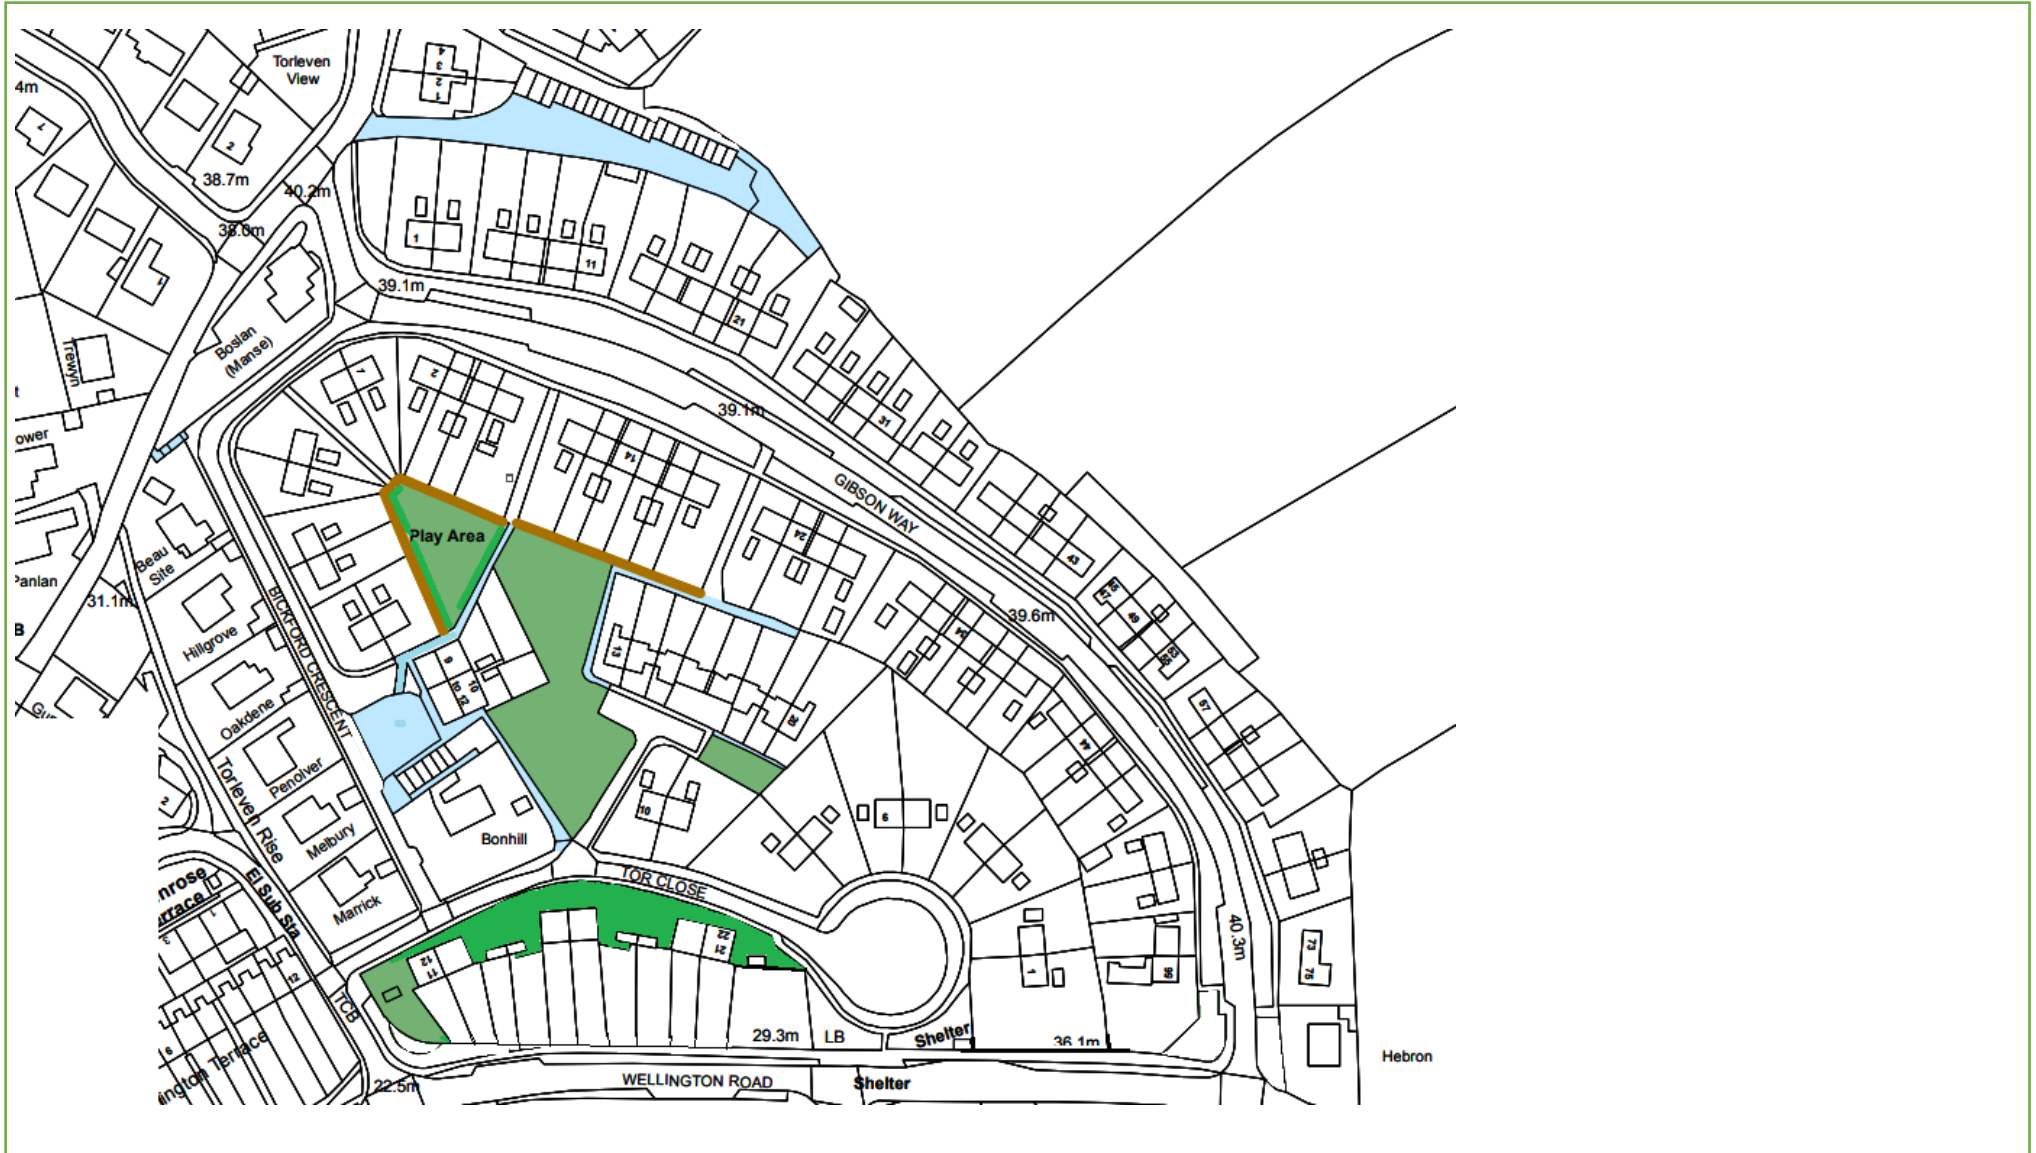

Last Update: 09/02/22 By: IM

Grounds Maintenance

Map 04 – Cunnack Close & Henshorn Court (ex Map96) Helston TR13 8XQ

KEY:  Grass Cutting  Weed Control  Hedges  Shrub Beds

Last Update: 22/11/22 By: IM

Grounds Maintenance

Map 37 – Elliston Gardens & Wesley Court Porthleven TR13 9DQ

KEY:  Grass Cutting  Weed Control  Hedges  Shrub Beds

Last Update: 20/10/22 By: IM

Grounds Maintenance

Map 36 – Gibson Way, Bickford Crescent, Tor Close, Torleven View Porthleven TR13 9AE

KEY:  Grass Cutting  Weed Control  Hedges  Shrub Beds

Last Update: 26/09/22 By: IM

Grounds Maintenance

Map 21 – Godolphin Crescent Godolphin Cross, Helston TR13 9RB

KEY:  Grass Cutting  Weed Control  Hedges  Shrub Beds

Last Update: 28/09/22 By: IM

**Grounds Maintenance
Map 49**

**Merther Close & Waste Treatment Works, Sithney
TR13 0RW**

Key: Grass Cutting Weed Control Hedges Shrub Beds Wildflower Meadow Eco Corridor Clear Rain Grills