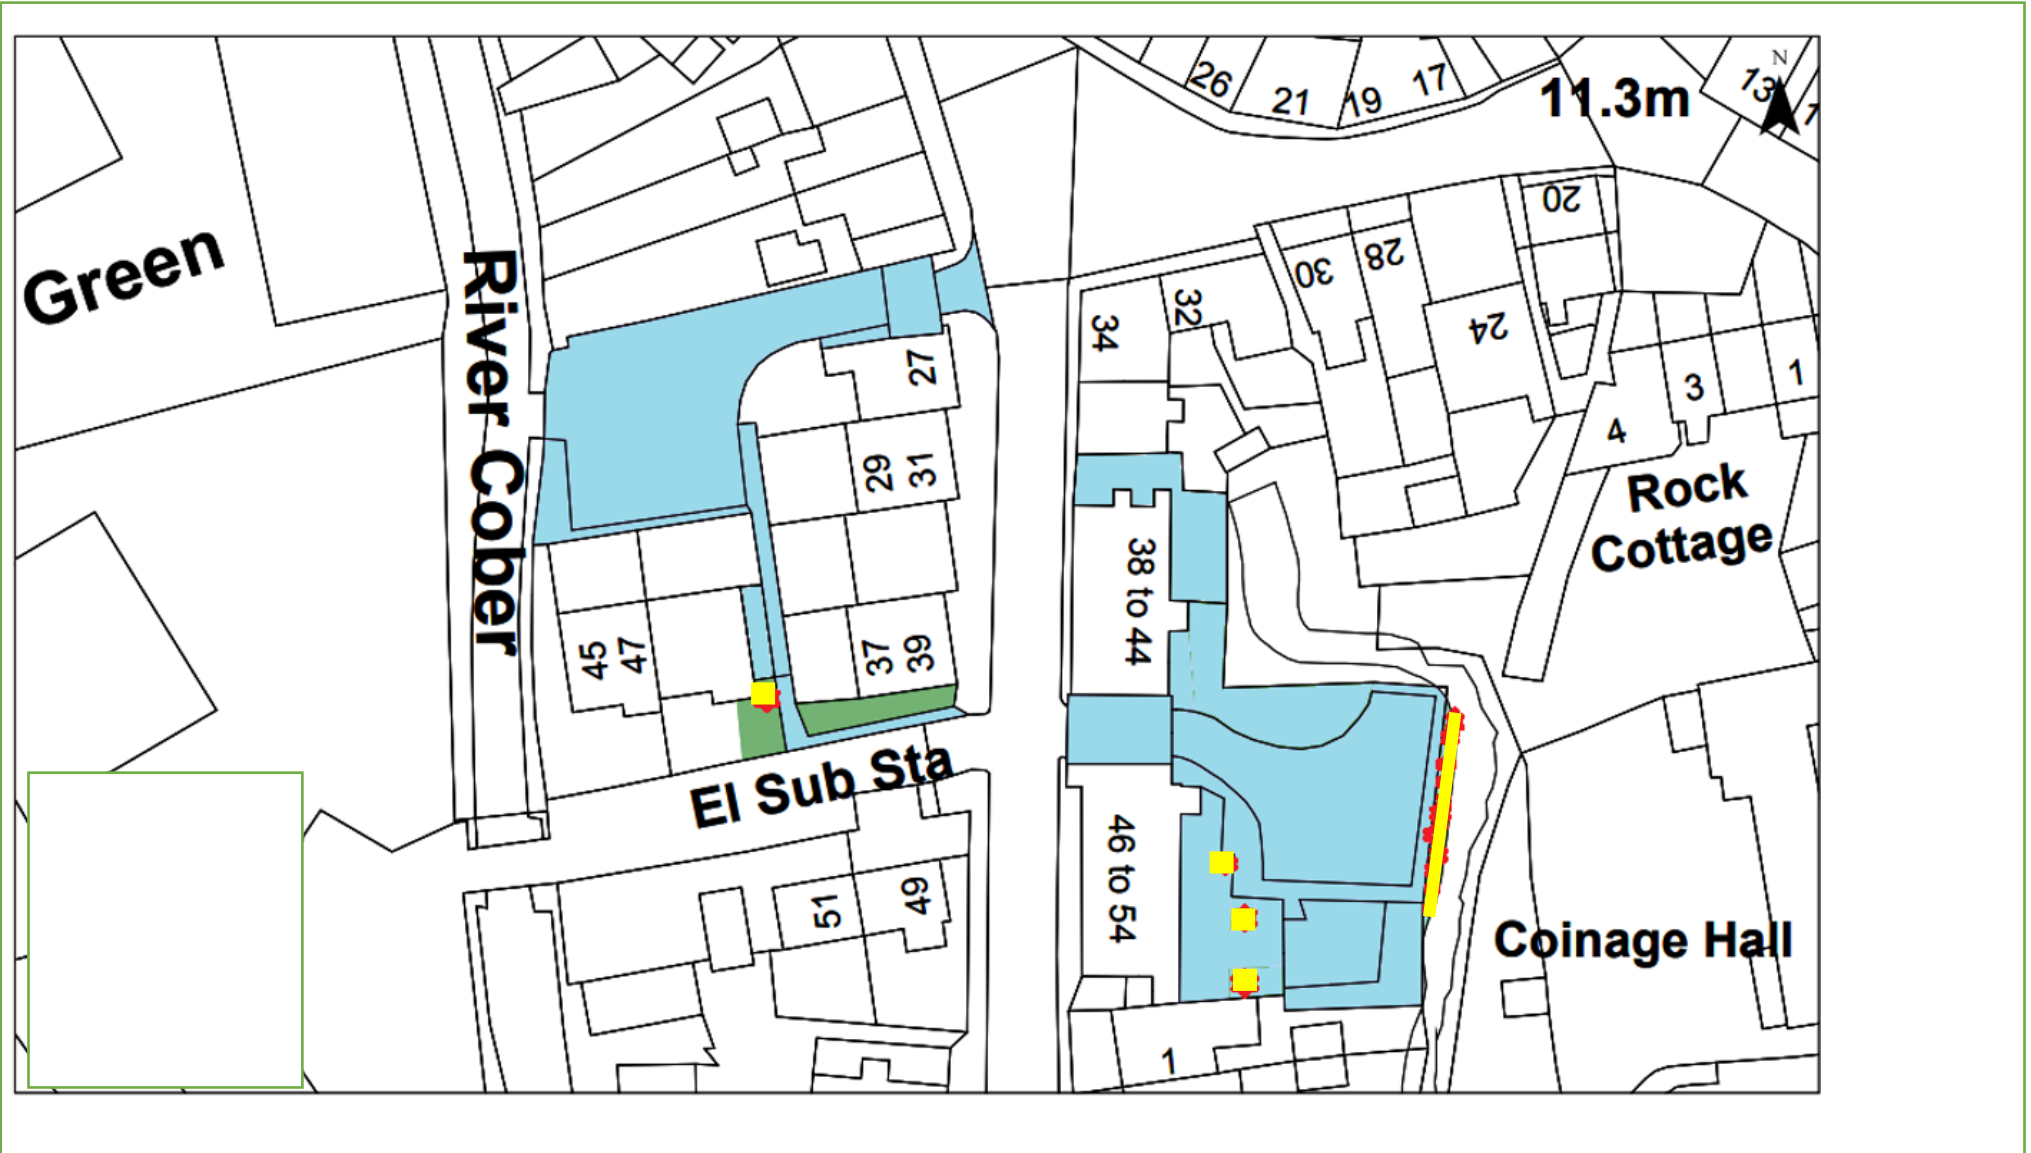

KEY:  Grass Cutting  Weed Control  Hedges  Shrub Beds

Last Update: 30/11/21 By: IM

Grounds Maintenance

Map 05 Sanctuary Lane

Helston TR13 8UJ

KEY:  Grass Cutting  Weed Control  Hedges  Shrub Beds

Last Update: 09/02/22 By: IM

Grounds Maintenance

Map 140 – Scotts House Quarry Park Helston TR13 8XY

KEY:  Weed Control  Grass  Shrub Beds  Ditch  Hedge  Specialist subcontractor works Last Update: 05/10/22 By: IM

Grounds Maintenance

Map 06 – St John's Road Helston TR13 8HP

KEY:  Grass Cutting  Weed Control  Shrub Beds

Last Update: 19/11/21 By: IM

Grounds Maintenance

Map 136 – The Shrubberies Porthleven TR13 9FG

KEY: Grass Cutting Weed Control Hedges Shrub Beds