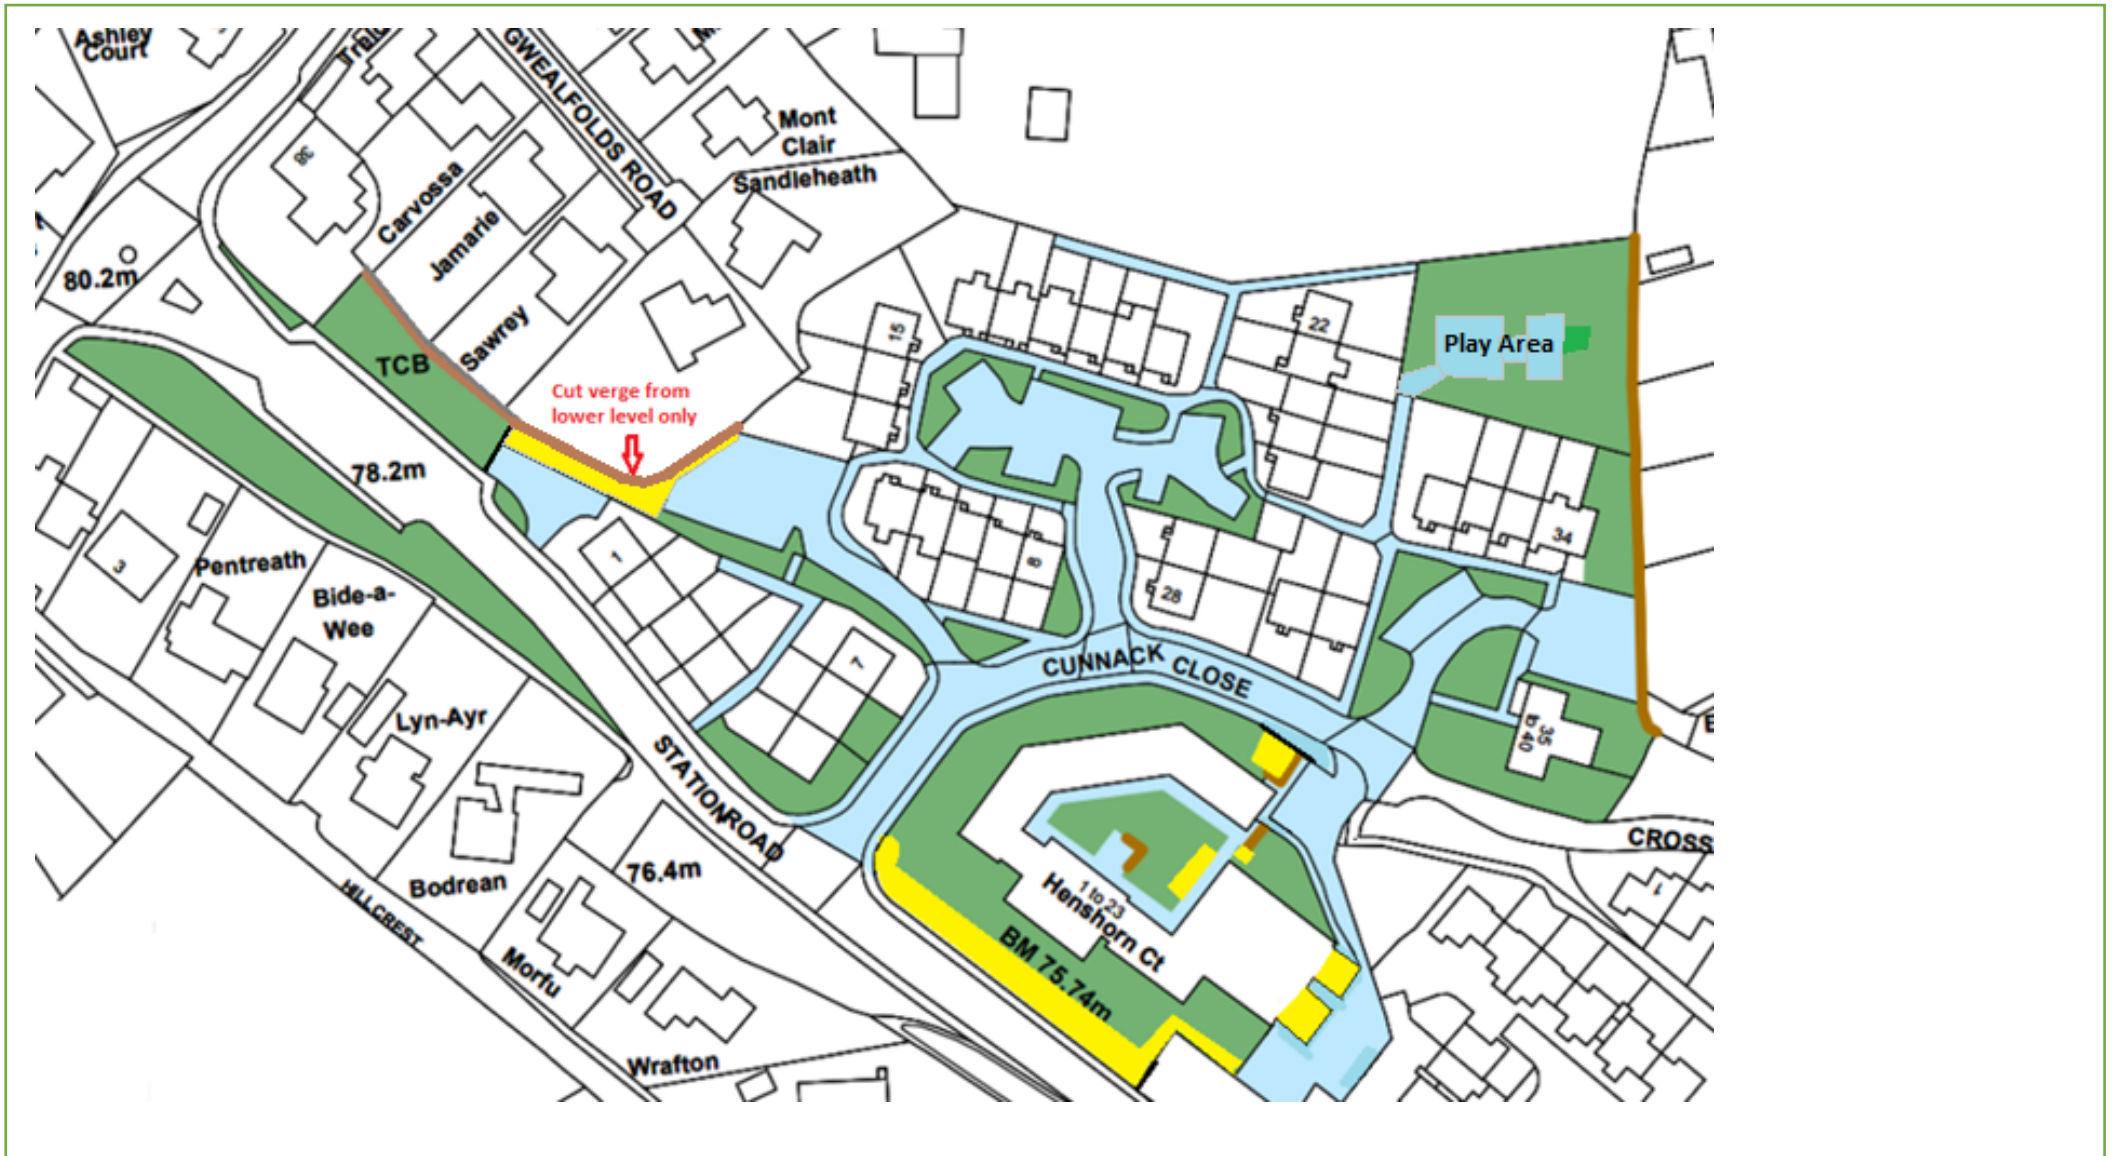

Last Update: 09/02/22 By: IM

Grounds Maintenance

Map 04 – Cunnack Close & Henshorn Court (ex Map96) Helston TR13 8XQ

KEY:  Grass Cutting  Weed Control  Hedges  Shrub Beds

Last Update: 22/11/22 By: IM

Grounds Maintenance

Map 37 – Elliston Gardens & Wesley Court Porthleven TR13 9DQ

KEY:  Grass Cutting  Weed Control  Hedges  Shrub Beds

Last Update: 20/10/22 By: IM

Grounds Maintenance

Map 36 – Gibson Way, Bickford Crescent, Tor Close, Torleven View Porthleven TR13 9AE

Last Update: 28/09/22 By: IM

**Grounds Maintenance
Map 49**

**Merther Close & Waste Treatment Works, Sithney
TR13 0RW**

Key: Grass Cutting Weed Control Hedges Shrub Beds Wildflower Meadow Eco Corridor Clear Rain Grills