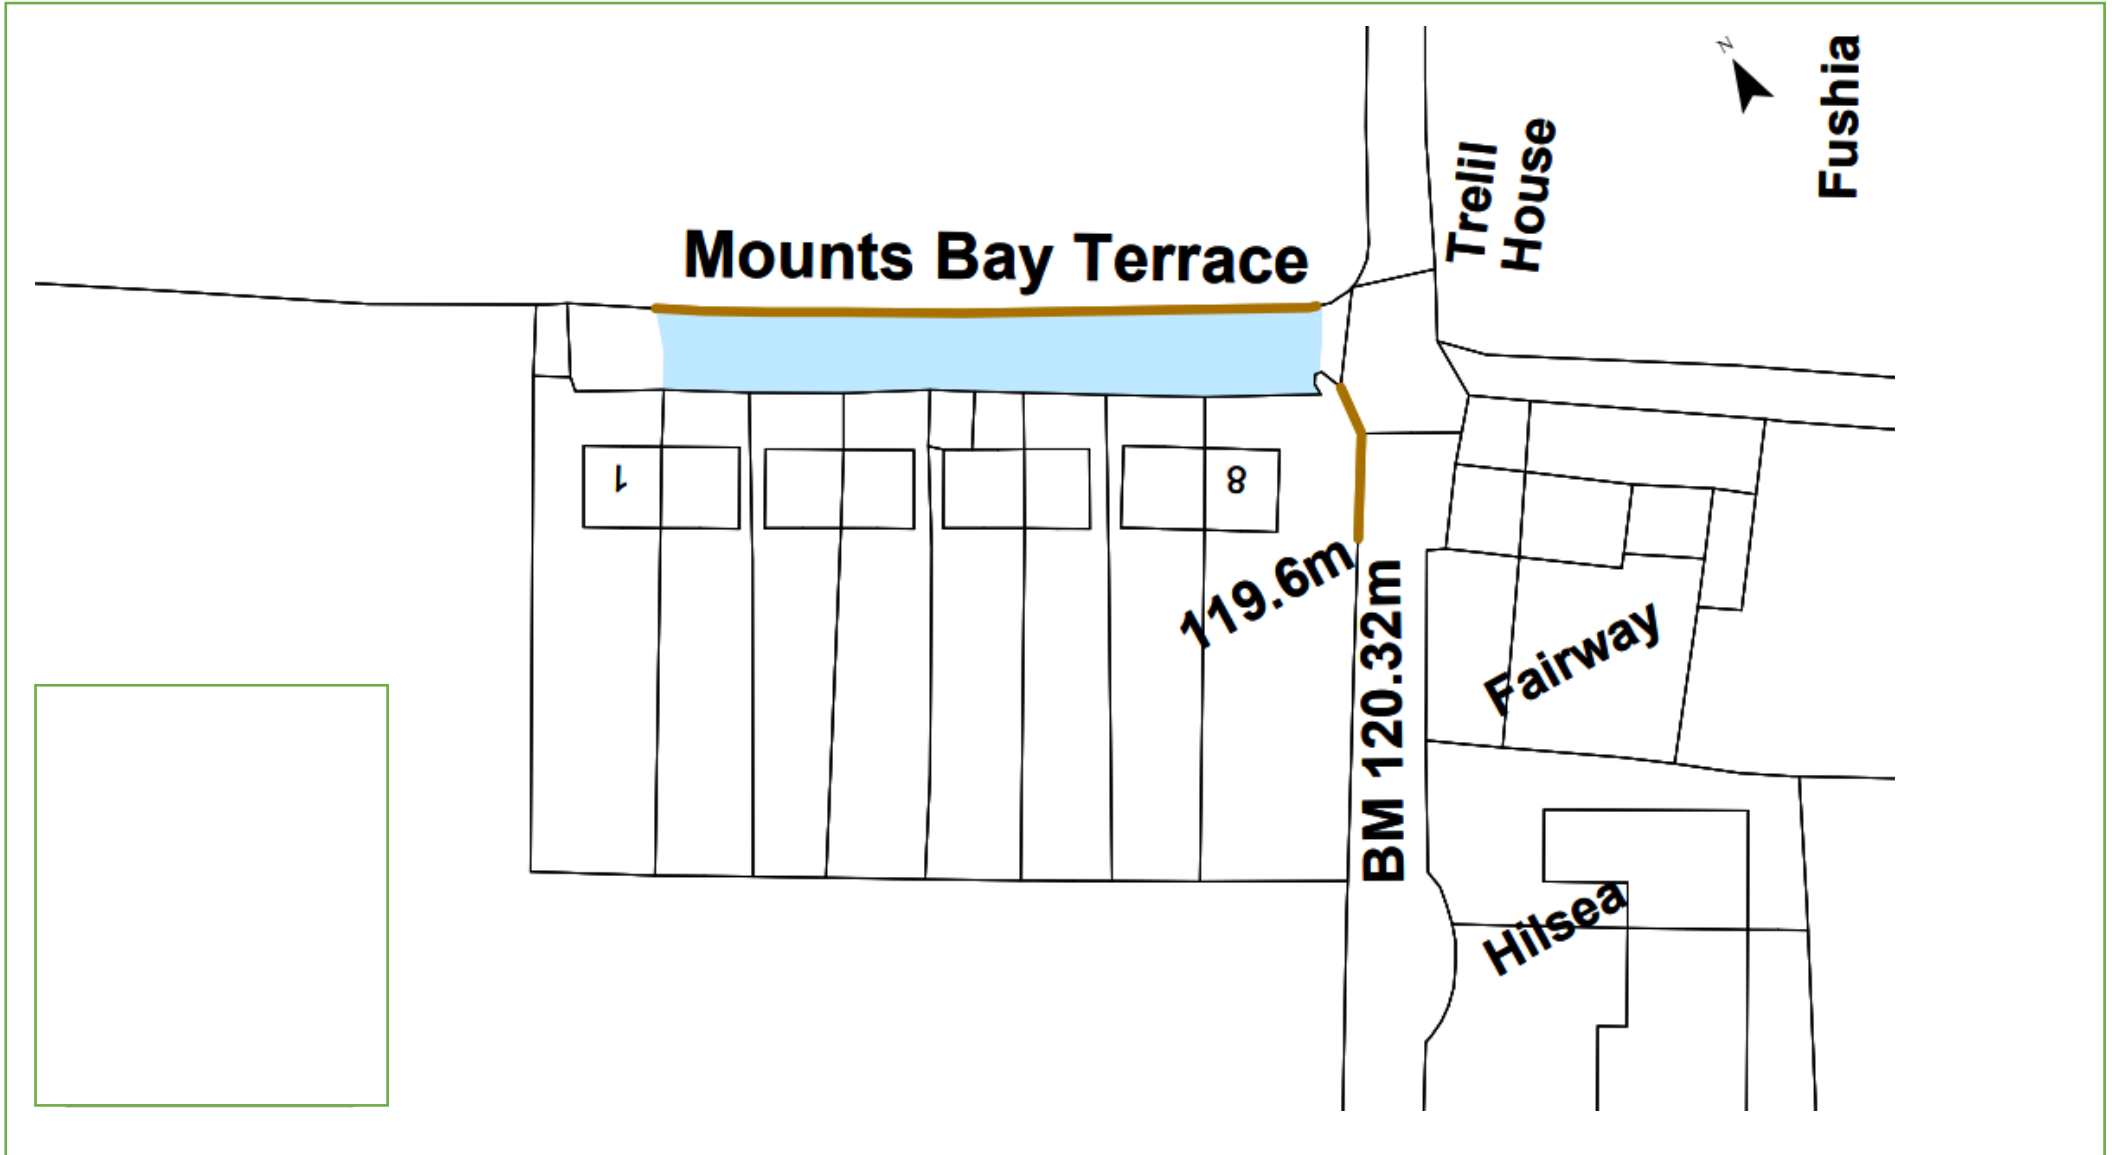

Last Update: 28/09/22 By: IM

**Grounds Maintenance
Map 49**

**Merther Close & Waste Treatment Works, Sithney
TR13 0RW**

Key: Grass Cutting Weed Control Hedges Shrub Beds Wildflower Meadow Eco Corridor Clear Rain Grills

Grounds Maintenance

Map 42 – Mounts Bay Terrace Rinsey, Ashton, nr Helston TR13 9TN

KEY:  Grass Cutting  Weed Control  Hedges  Shrub Beds  Wildflower Meadow

Last Update: 30/06/22 By: IM

Grounds Maintenance