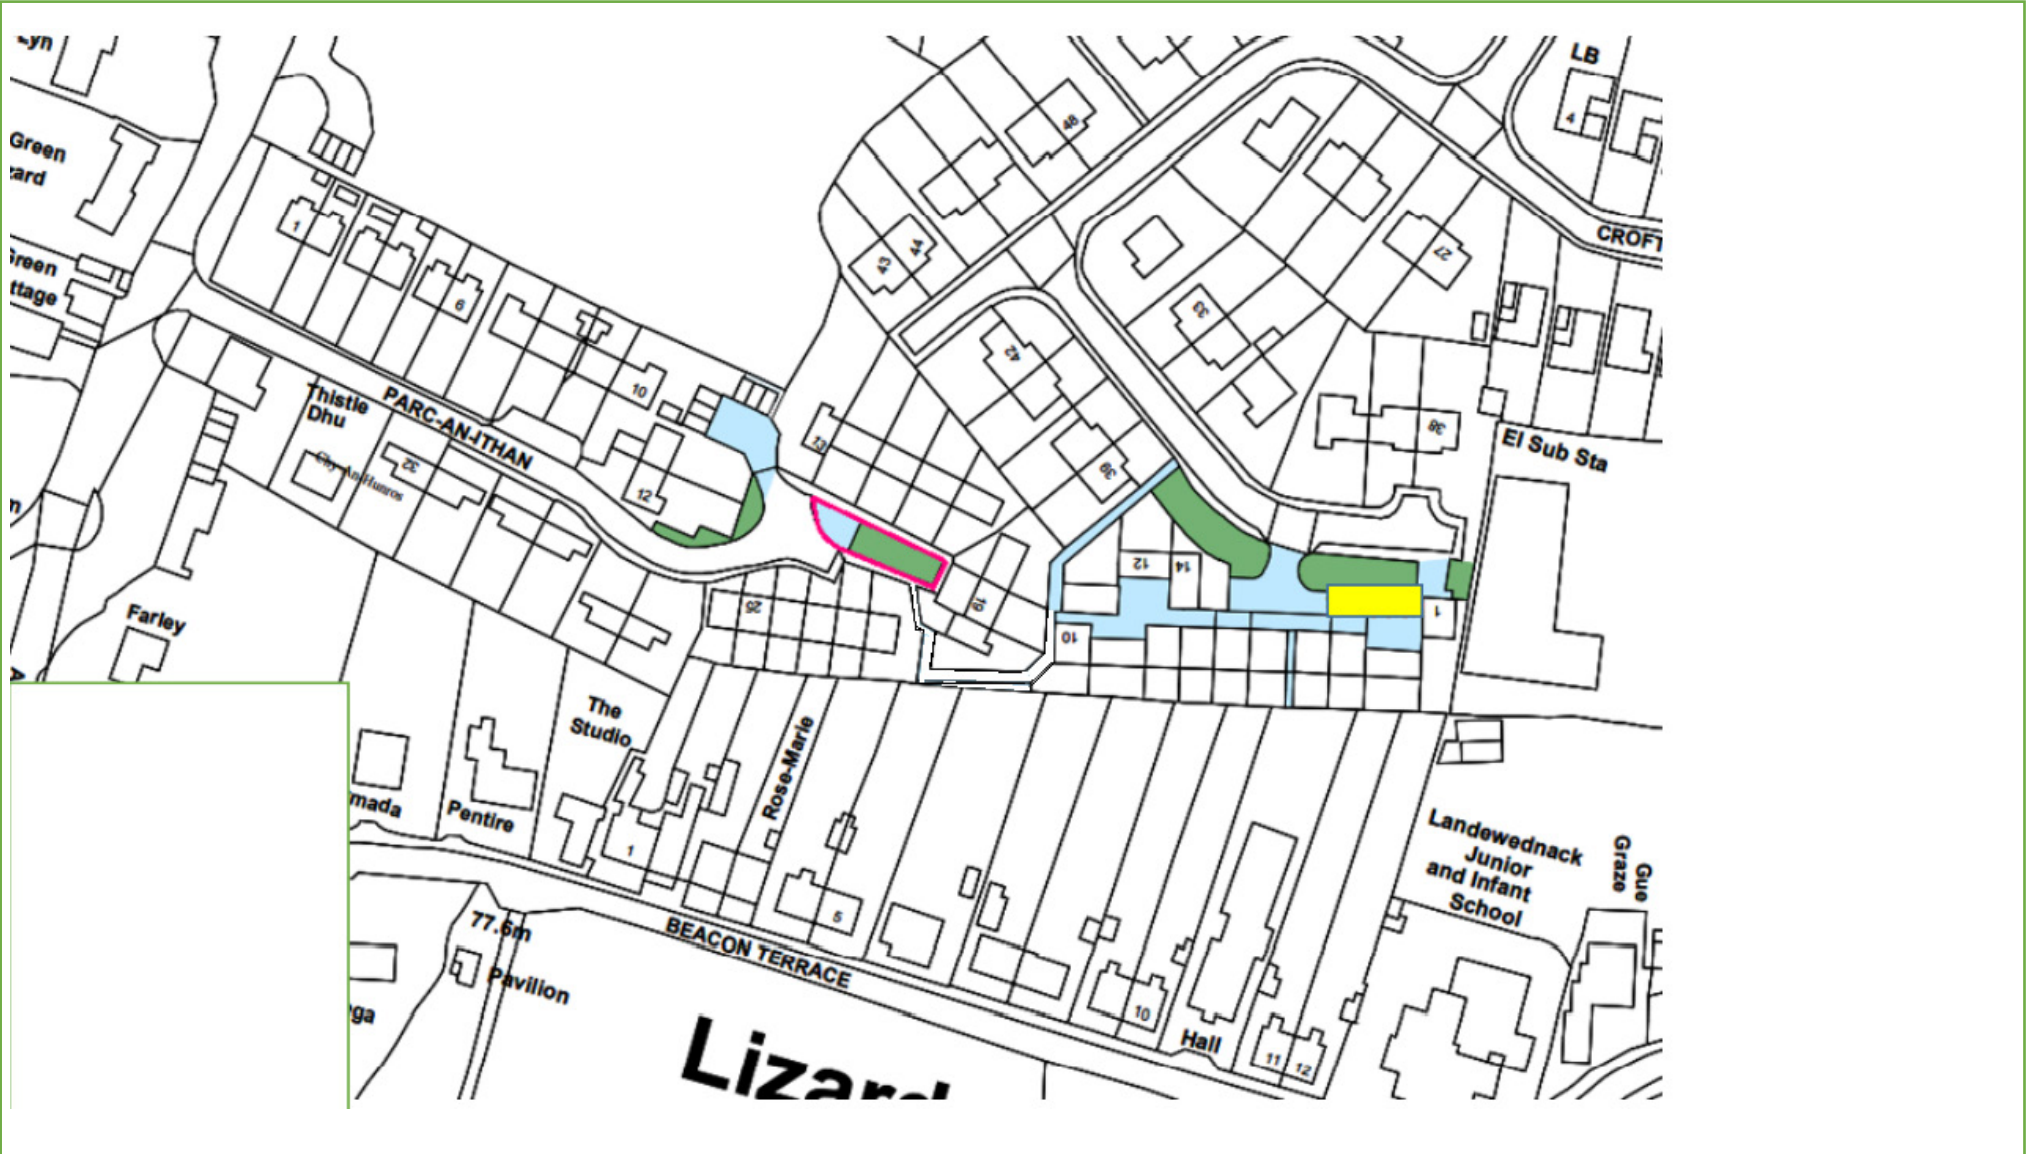

Grounds Maintenance

Map 43 – Glebe Place Ruan Minor, nr Lizard TR12 7JW

KEY:  Grass Cutting  Weed Control  Hedges  Shrub Beds

Last Update: 02/0824 By: TB

Grounds Maintenance

Map 50 & 51 – Higher Croft Parc & Parc an Ithan Lizard TR12 7RL

KEY:  Grass Cutting  Weed Control  Hedges  Shrub Beds  Maintained but not owned by Coastline Last Update: 05/07/22 By: IM

Grounds Maintenance

Map 109 – Higher Moor Ruan Minor, the Lizard TR12 7JJ

KEY:  Grass Cutting  Weed Control  Hedges  Shrub Beds