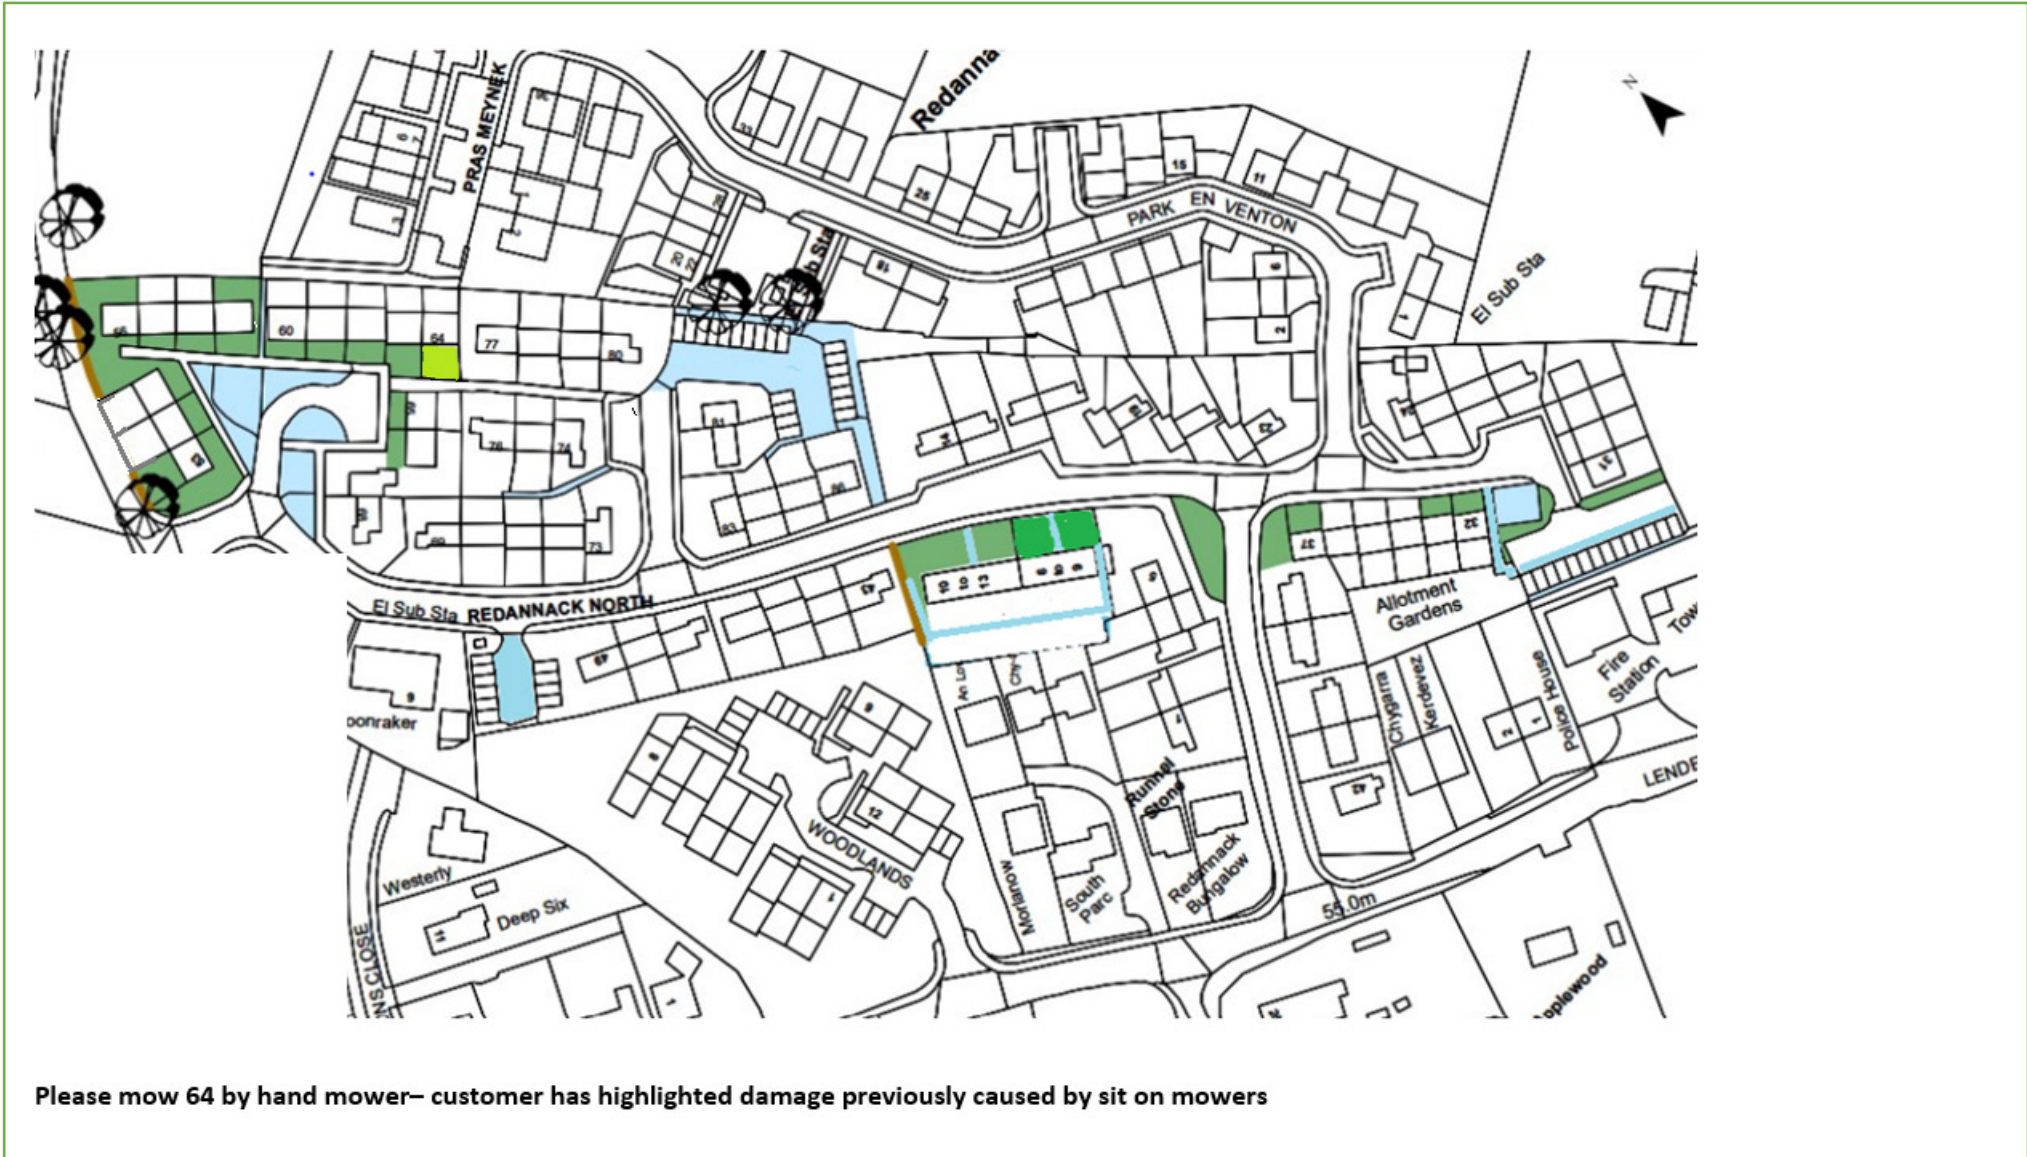

Last Update: 30/09/22 By: IM

Grounds Maintenance

Map 34 – Redannack North Mullion TR12 7HE

KEY: Grass Cutting Weed Control Hedges Shrub Beds

Last Update: 30/09/22 By: IM

Grounds Maintenance

Map 124 – Trelawney Terrace & WTW White Cross, nr Cury, Helston TR12 7BG

KEY:  Grass Cutting  Weed Control  Hedges  Shrub Beds

Last Update: 30/11/21 By: IM

Grounds Maintenance

Map 46 – Treskewes Estate, Polventon Parc, Trevallack View

St Keverne TR12 6PB

KEY:  Grass Cutting  Weed Control  Hedges  Shrub Beds