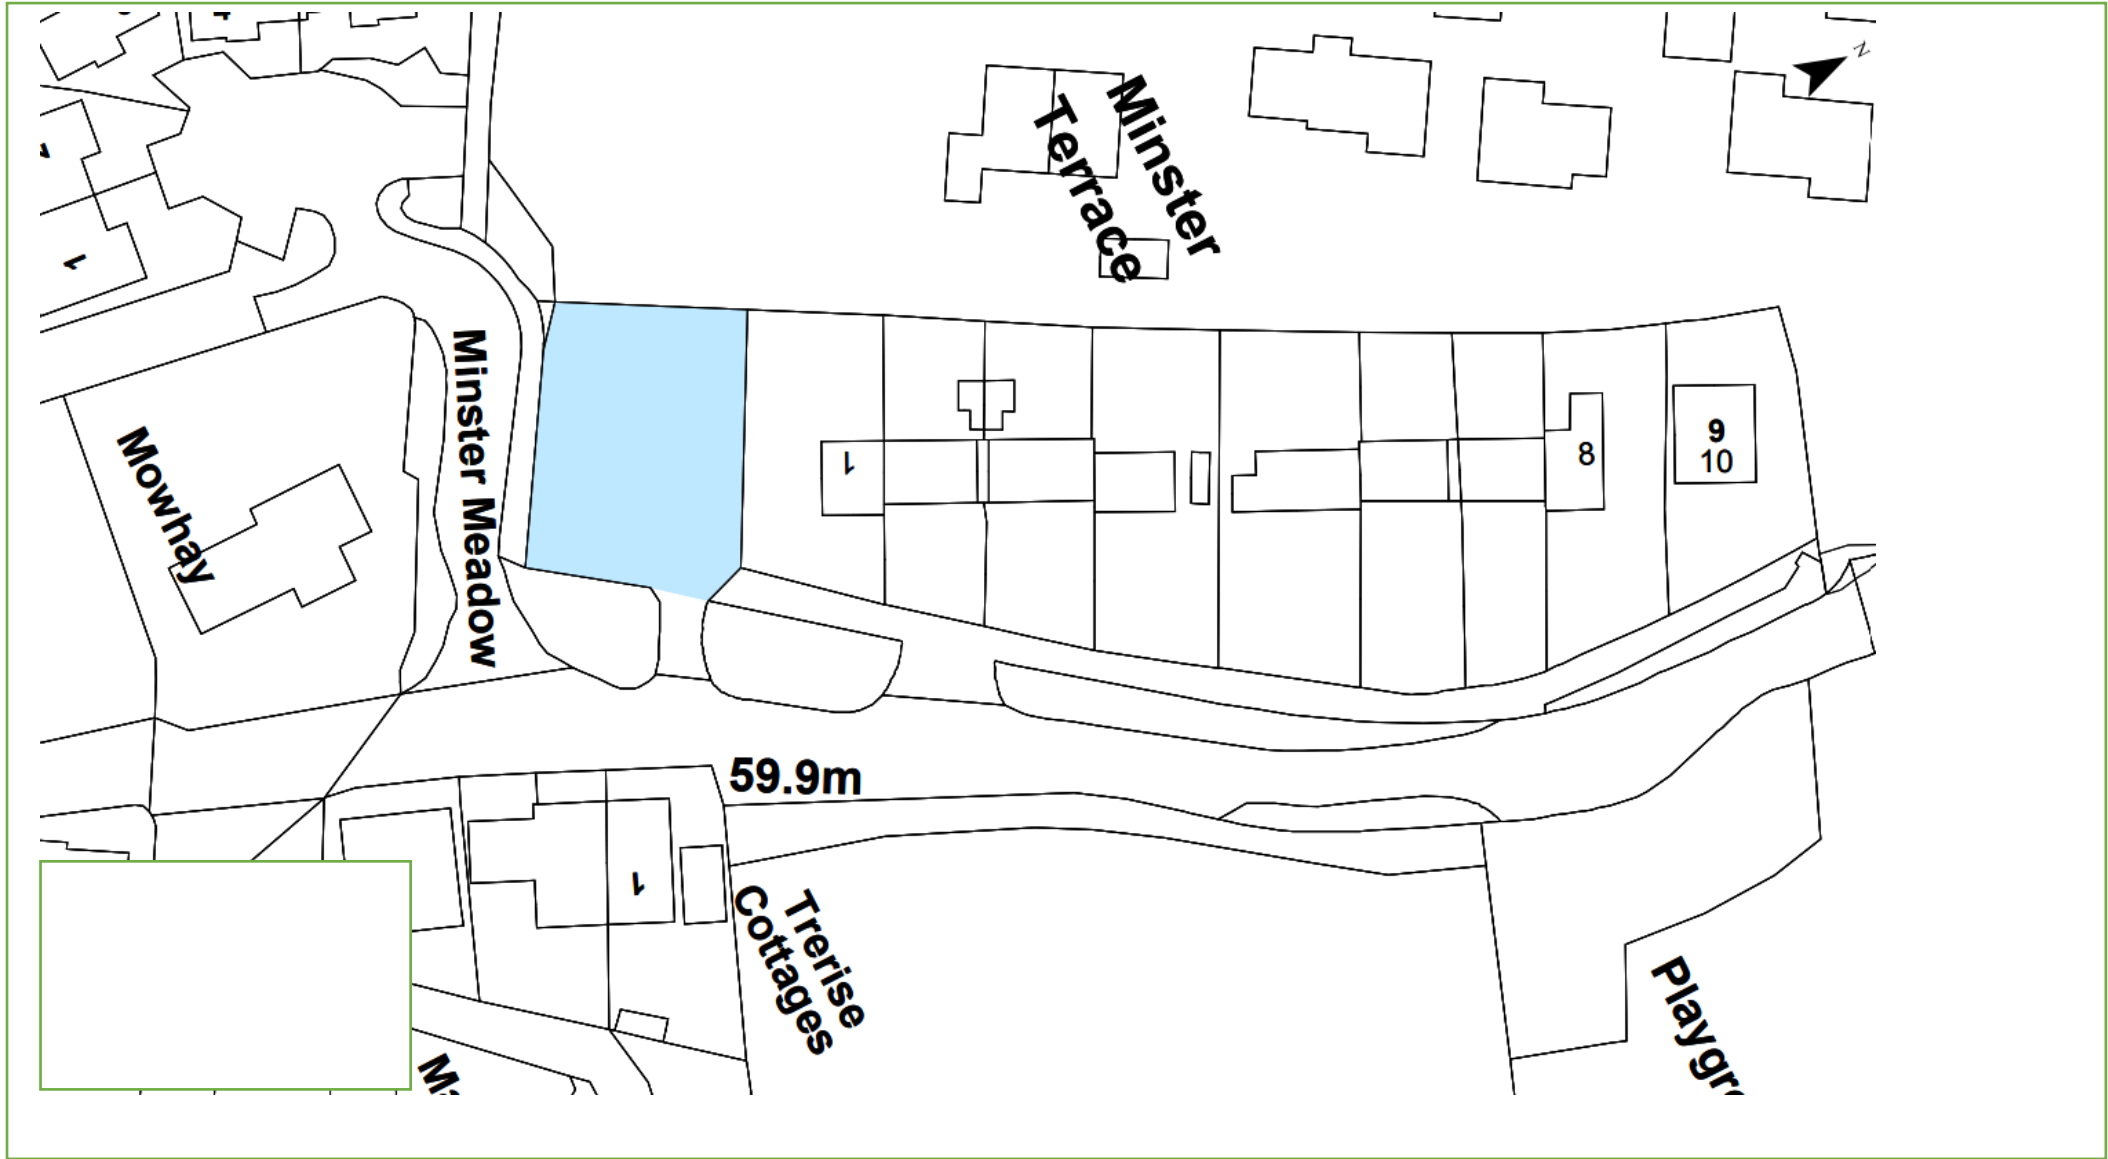

Grounds Maintenance

Map 26 – Minster Terrace Manaccan, nr Helston TR12 6JJ

KEY: Grass Cutting Weed Control Hedges Shrub Beds

Last Update: 23/09/22 By: IM