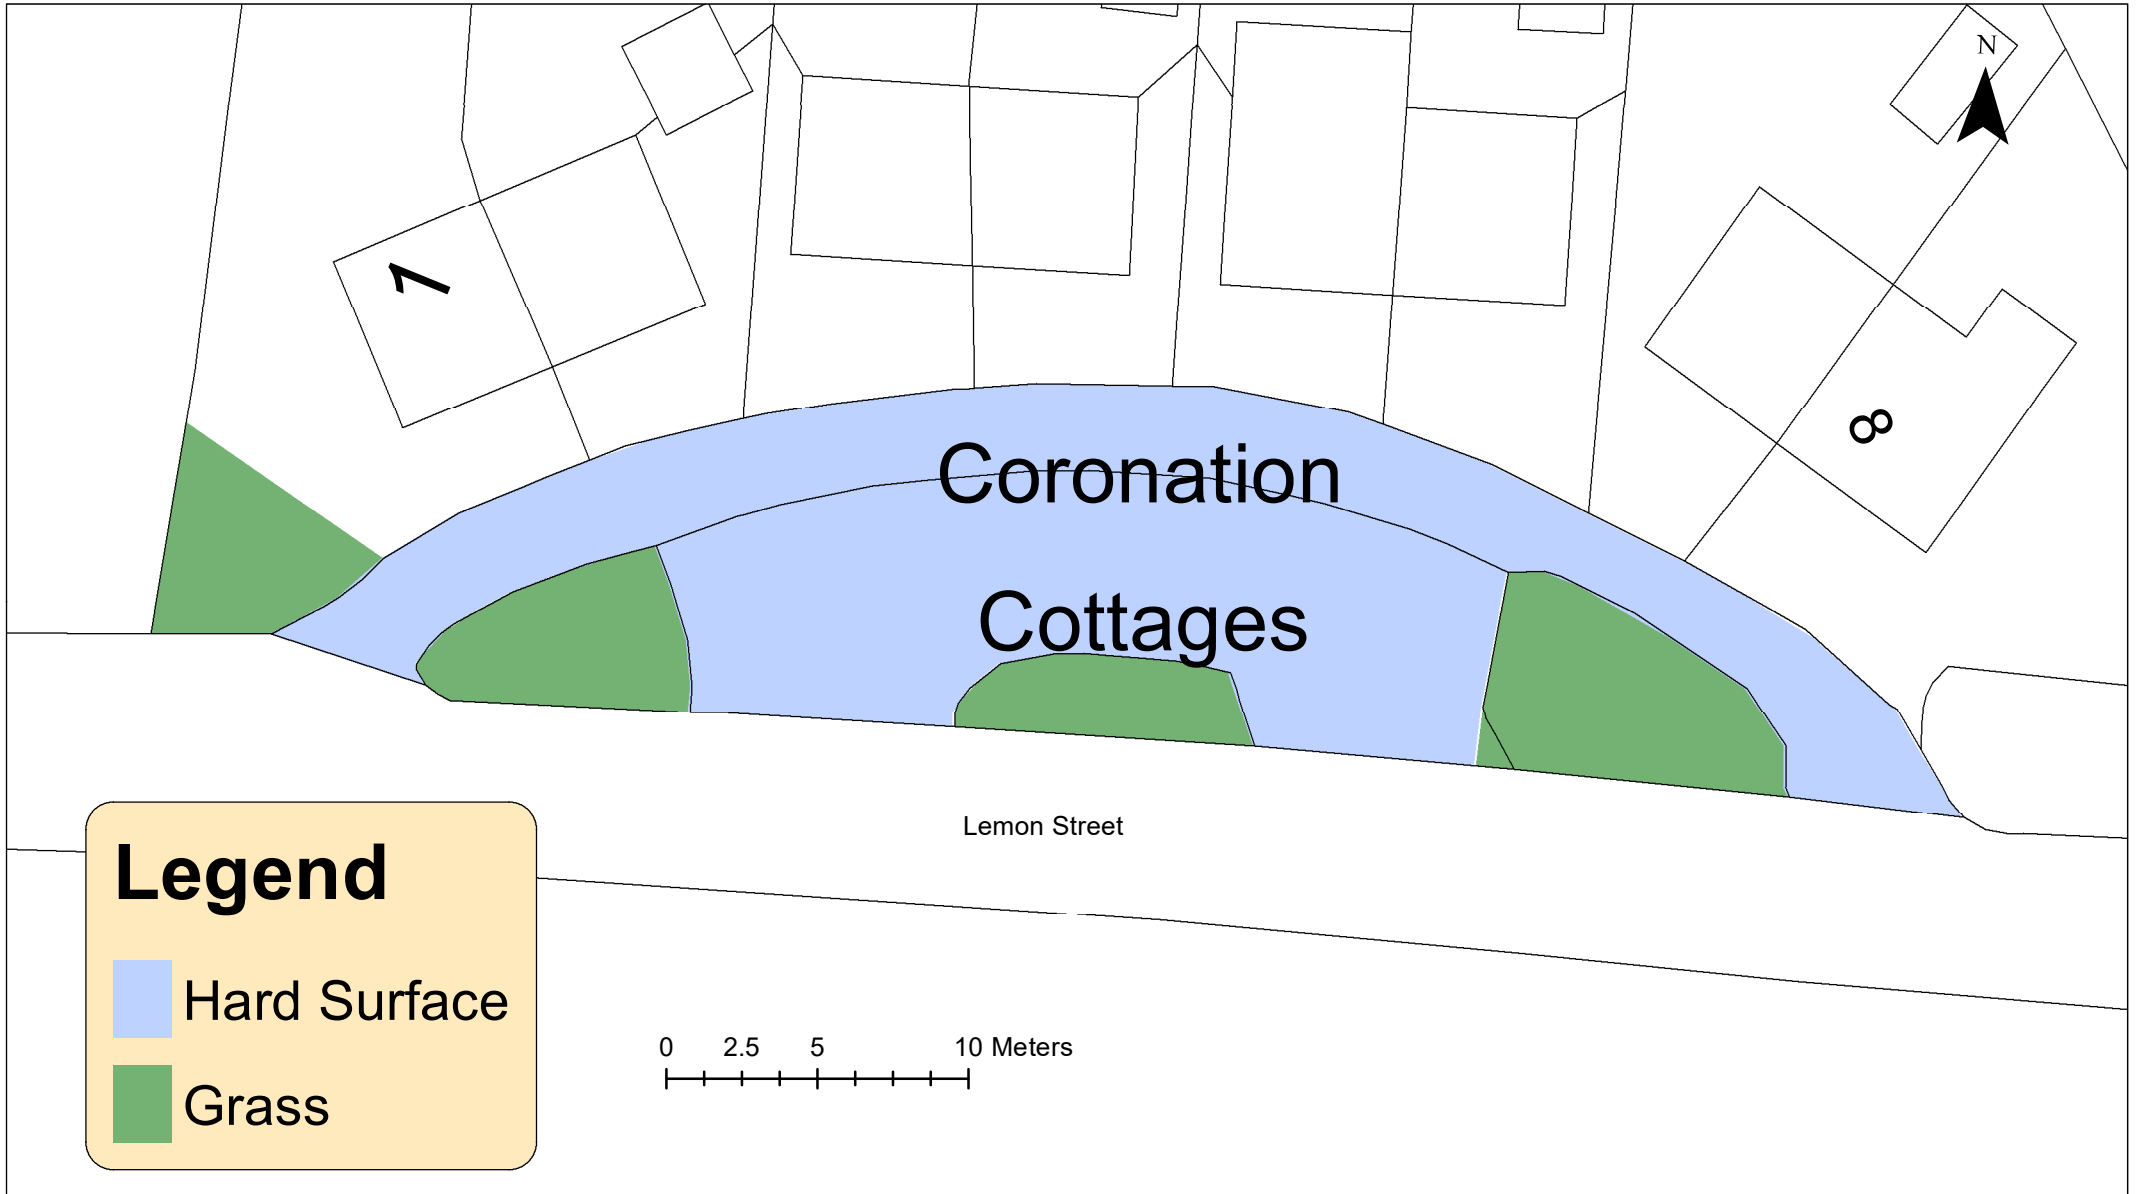

Grounds Maintenance

Map 33 – Clifden Close Mullion, nr Helston TR12 7EQ

KEY:  Grass Cutting  Weed Control  Hedges  Shrub Beds

Last Update: 30/06/22 By: IM

Grounds Maintenance

Map 44 - Coronation Cottages, St Keverne, TR12 6QS

Grounds Maintenance

Map 47 – Fords Hill Water Treatment Works St Martins , nr Helston TR12 6BU

KEY:  Grass Cutting  Weed Control  Hedges  Shrub Beds

Last Update: 01/06/22 By: IM 

Grounds Maintenance

Map 17 – Gatewynyack Coverack, Lizard Peninsula TR12 6SA

KEY:  Grass Cutting  Weed Control  Hedges  Shrub Beds

Last Update: 14/10/22 By: IM

Grounds Maintenance

Map 27 – Glebe Close Mawgan, nr Helston TR12 6AA

KEY:  Grass Cutting  Weed Control  Hedges  Shrub Beds  Maintained by Coastline not owned Last Update: 30/11/21 By: IM