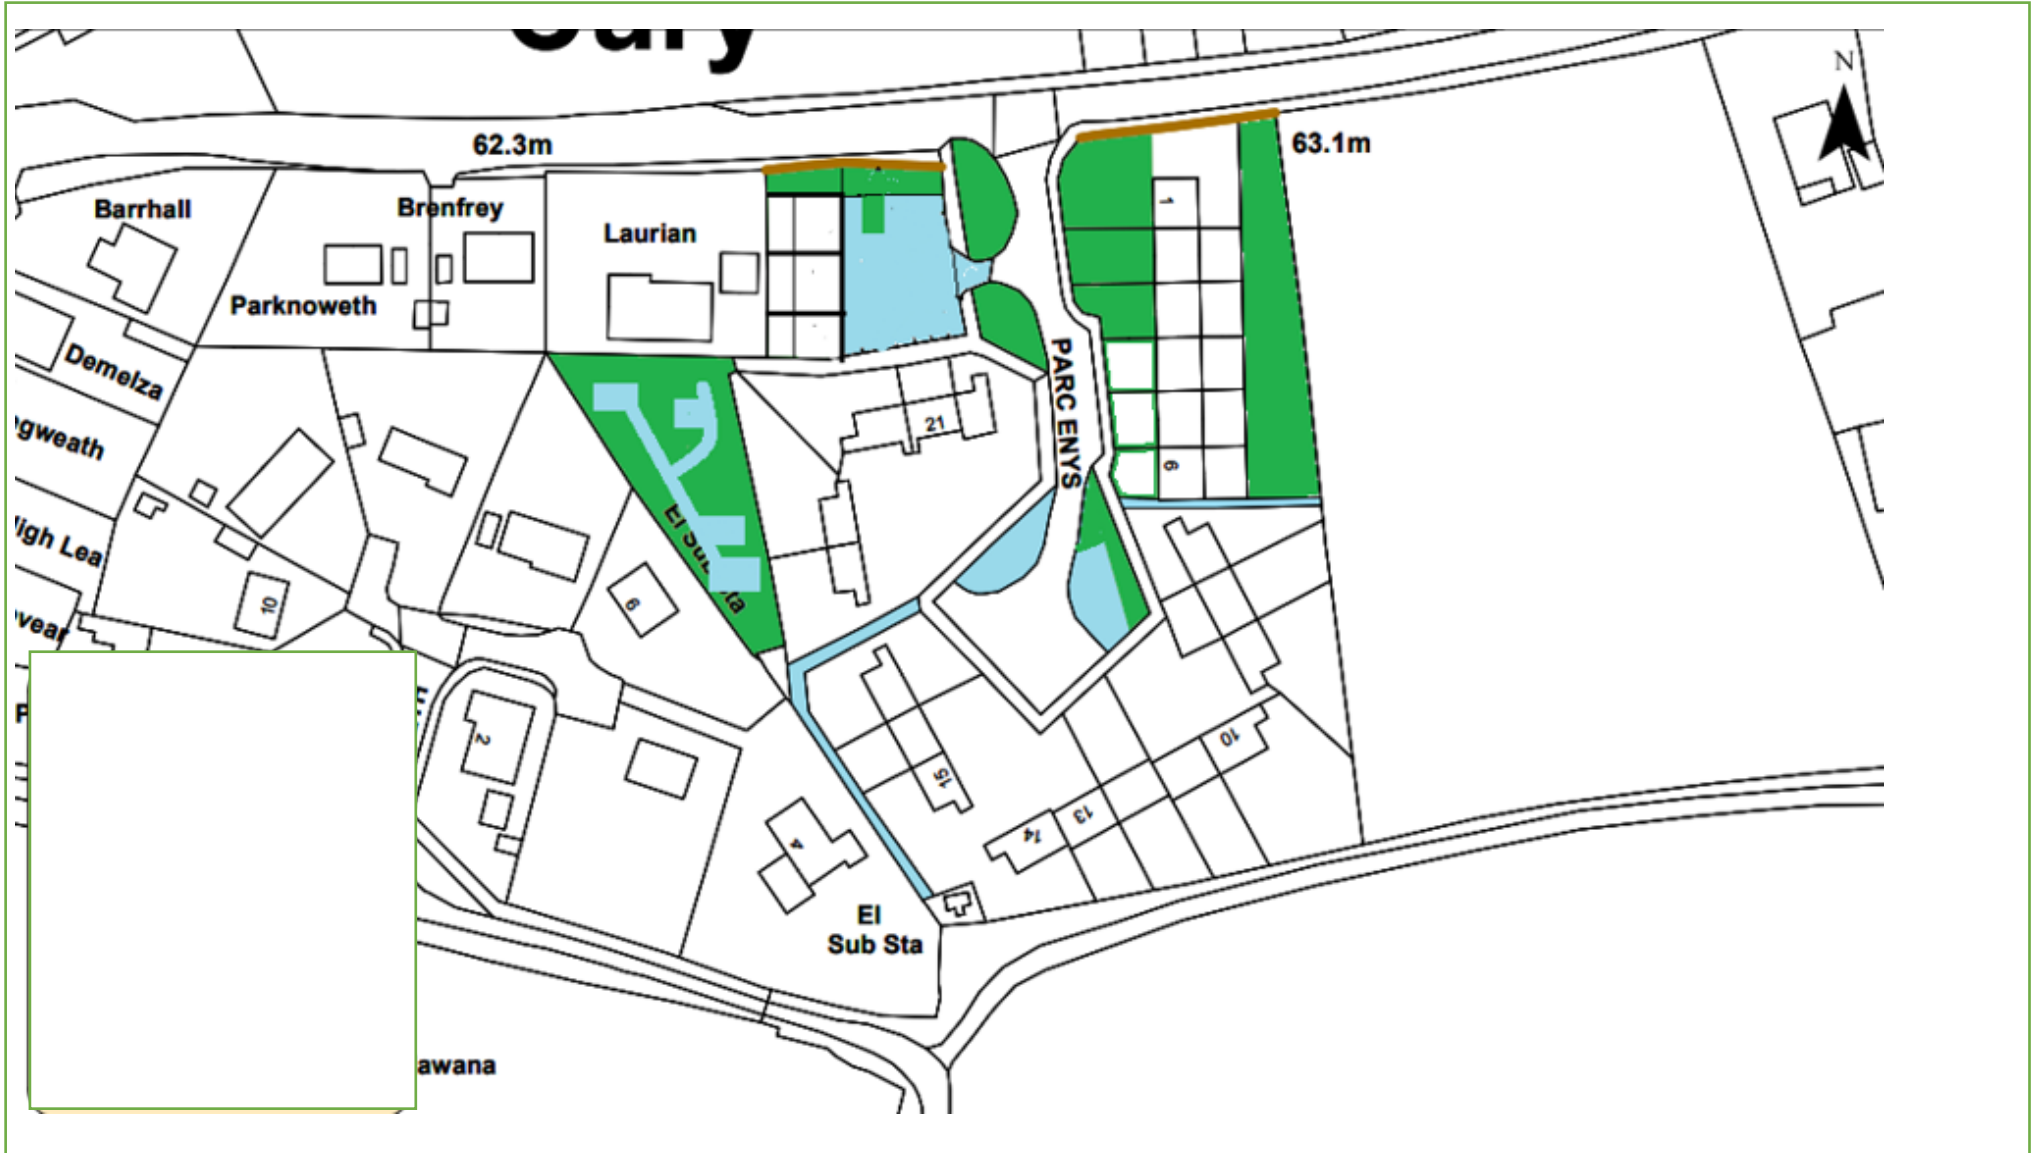

Map 28 – Langweath Estate Mawgan TR12 6AU

KEY:  Grass Cutting  Weed Control  Hedges  Shrub Beds

Last Update: 14/10/22 By: IM

Grounds Maintenance

Map 26 – Minster Terrace Manaccan, nr Helston TR12 6JJ

KEY:  Grass Cutting  Weed Control  Hedges  Shrub Beds

Last Update: 23/09/22 By: IM

Grounds Maintenance

Map 18 – Parc Enys Cury, Helston TR12 7BL

KEY:  Grass Cutting  Weed Control  Hedges

Last Update: 23/09/22 By: IM

Grounds Maintenance

Map 142 – Park en Venton Mullion, nr Helston TR12 7JH

KEY:  Grass Cutting  Weed Control  Hedges  Shrub Beds

Last Update: 01/12/21 By: IM

Grounds Maintenance

Map 45 – Penmenner Estate St Keverne, nr Helston TR12 6NP

KEY:  Grass Cutting  Weed Control  Hedges  Shrub Beds

KEY:  Grass Cutting  Weed Control  Hedges  Shrub Beds

Last Update: 30/11/21 By: IM

Grounds Maintenance

Map 46 – Treskewes Estate, Polventon Parc, Trevallack View

St Keverne TR12 6PB

KEY:  Grass Cutting  Weed Control  Hedges  Shrub Beds