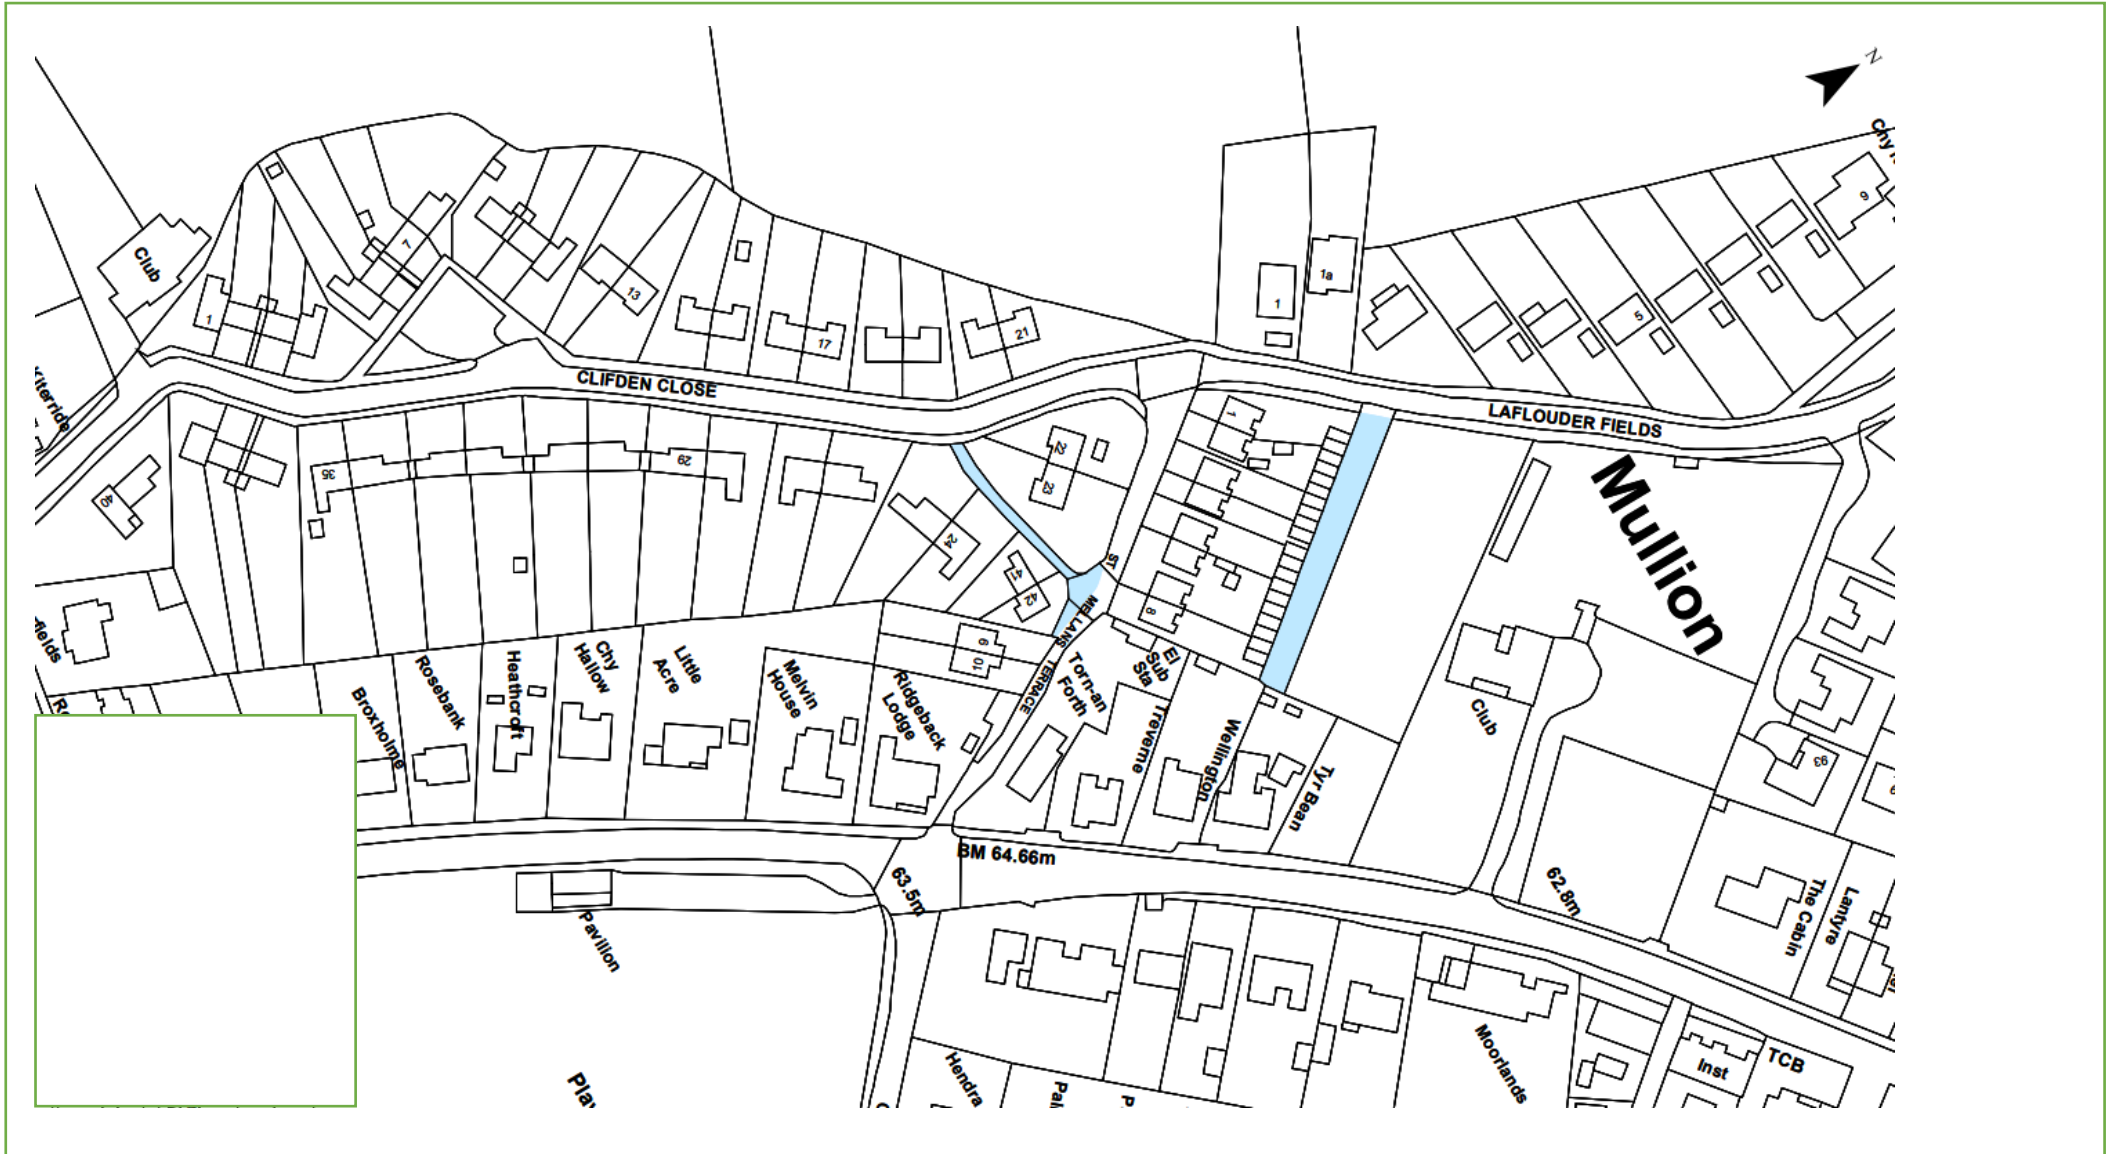

Grounds Maintenance

Map 33 – Clifden Close Mullion, nr Helston TR12 7EQ

KEY:  Grass Cutting  Weed Control  Hedges  Shrub Beds

Last Update: 30/06/22 By: IM

Grounds Maintenance

Map 44 - Coronation Cottages, St Keverne, TR12 6QS

Grounds Maintenance

Map 47 – Fords Hill Water Treatment Works St Martins , nr Helston TR12 6BU

KEY:  Grass Cutting  Weed Control  Hedges  Shrub Beds

Last Update: 01/06/22 By: IM 

Grounds Maintenance

Map 17 – Gatewynyack Coverack, Lizard Peninsula TR12 6SA