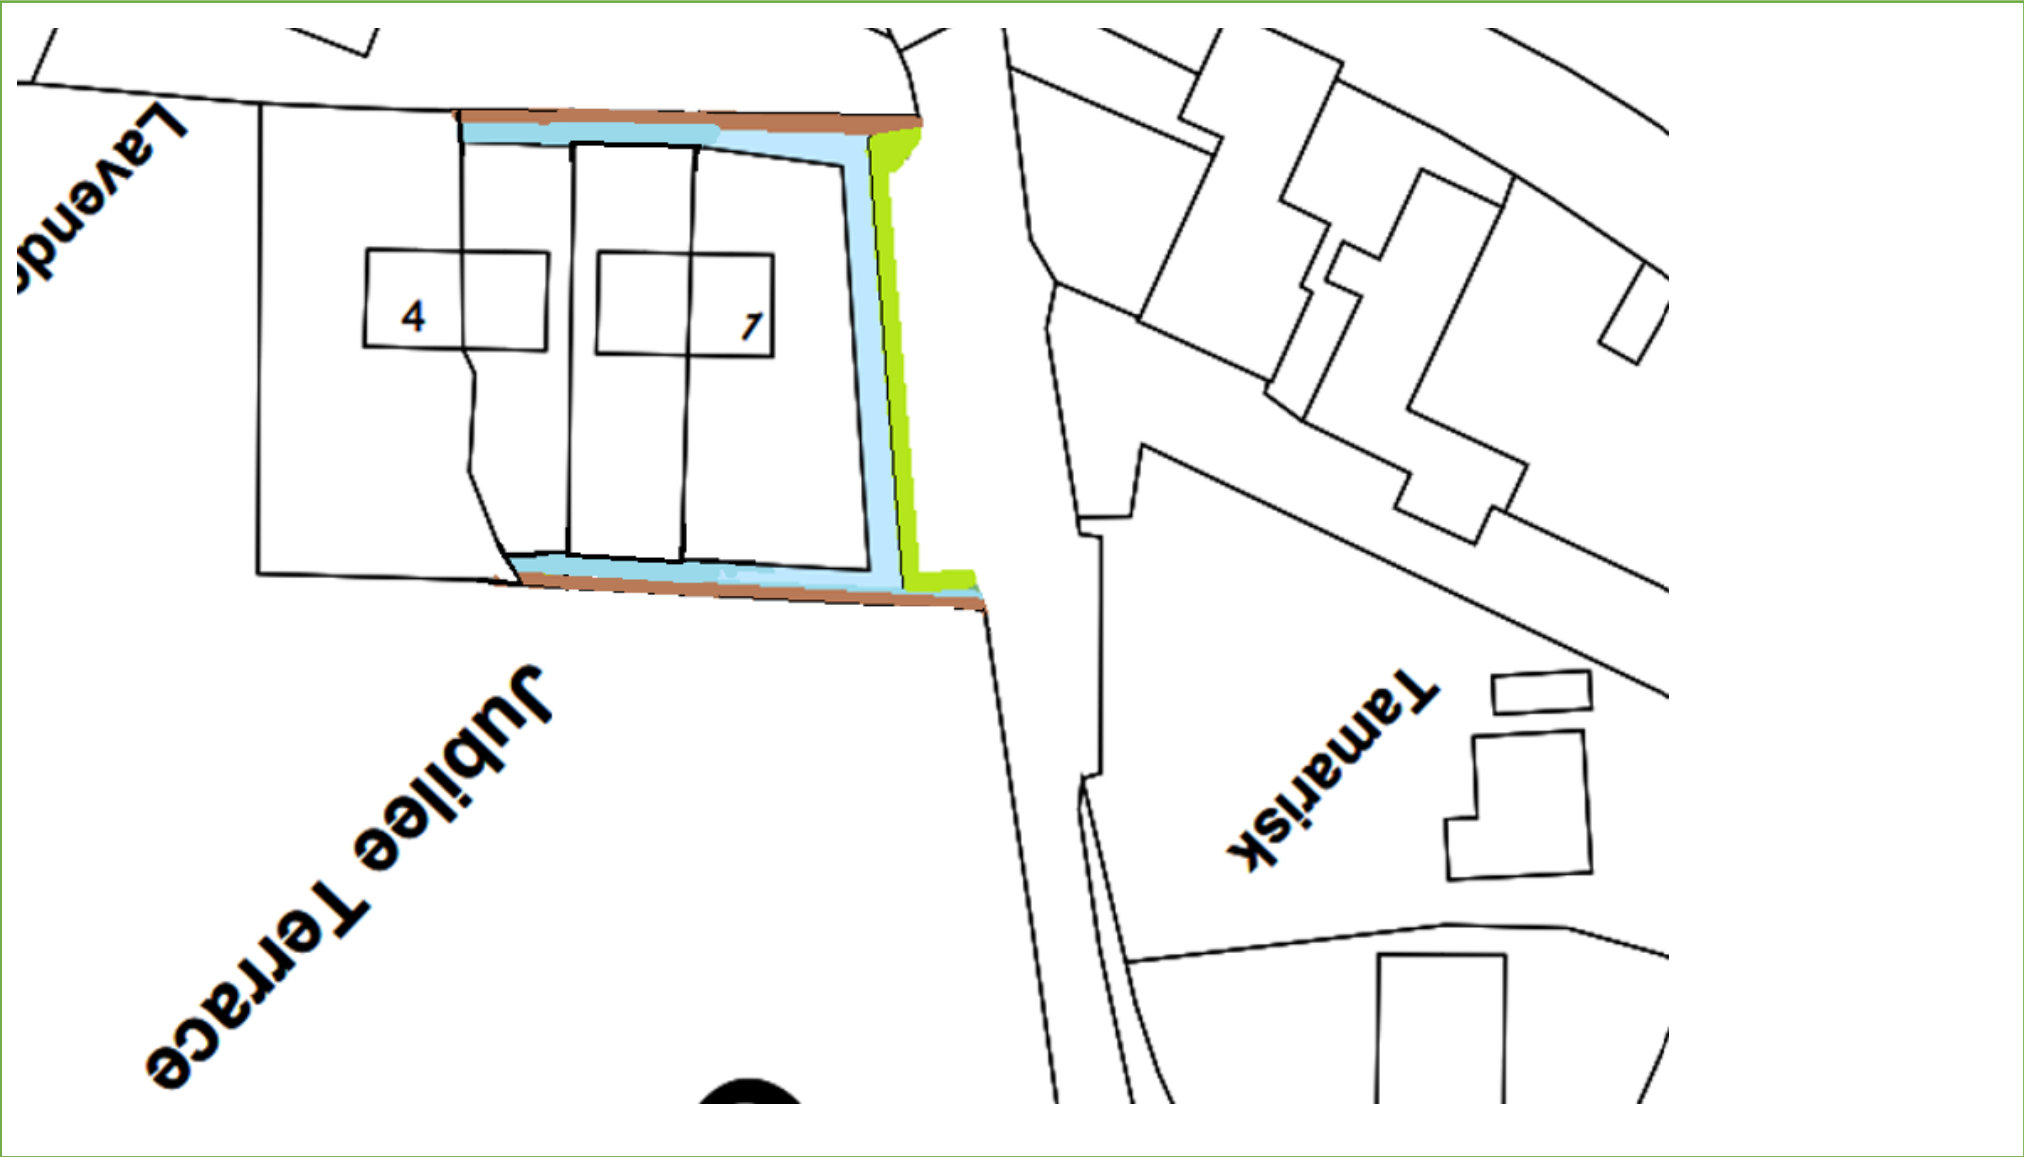

Last Update: 30/03/22 By: IM

Grounds Maintenance

Map 146 – Jubilee Terrace Gunwalloe, nr Helston TR12 7PZ

KEY:  Grass Cutting  Weed Control  Hedges  Shrub Beds

Last Update: 19/10/22 By: IM

Grounds Maintenance

Map 28 – Langweath Estate Mawgan TR12 6AU

KEY:  Grass Cutting  Weed Control  Hedges  Shrub Beds

Last Update: 14/10/22 By: IM

Grounds Maintenance

Map 26 – Minster Terrace Manaccan, nr Helston TR12 6JJ

KEY:  Grass Cutting  Weed Control  Hedges  Shrub Beds