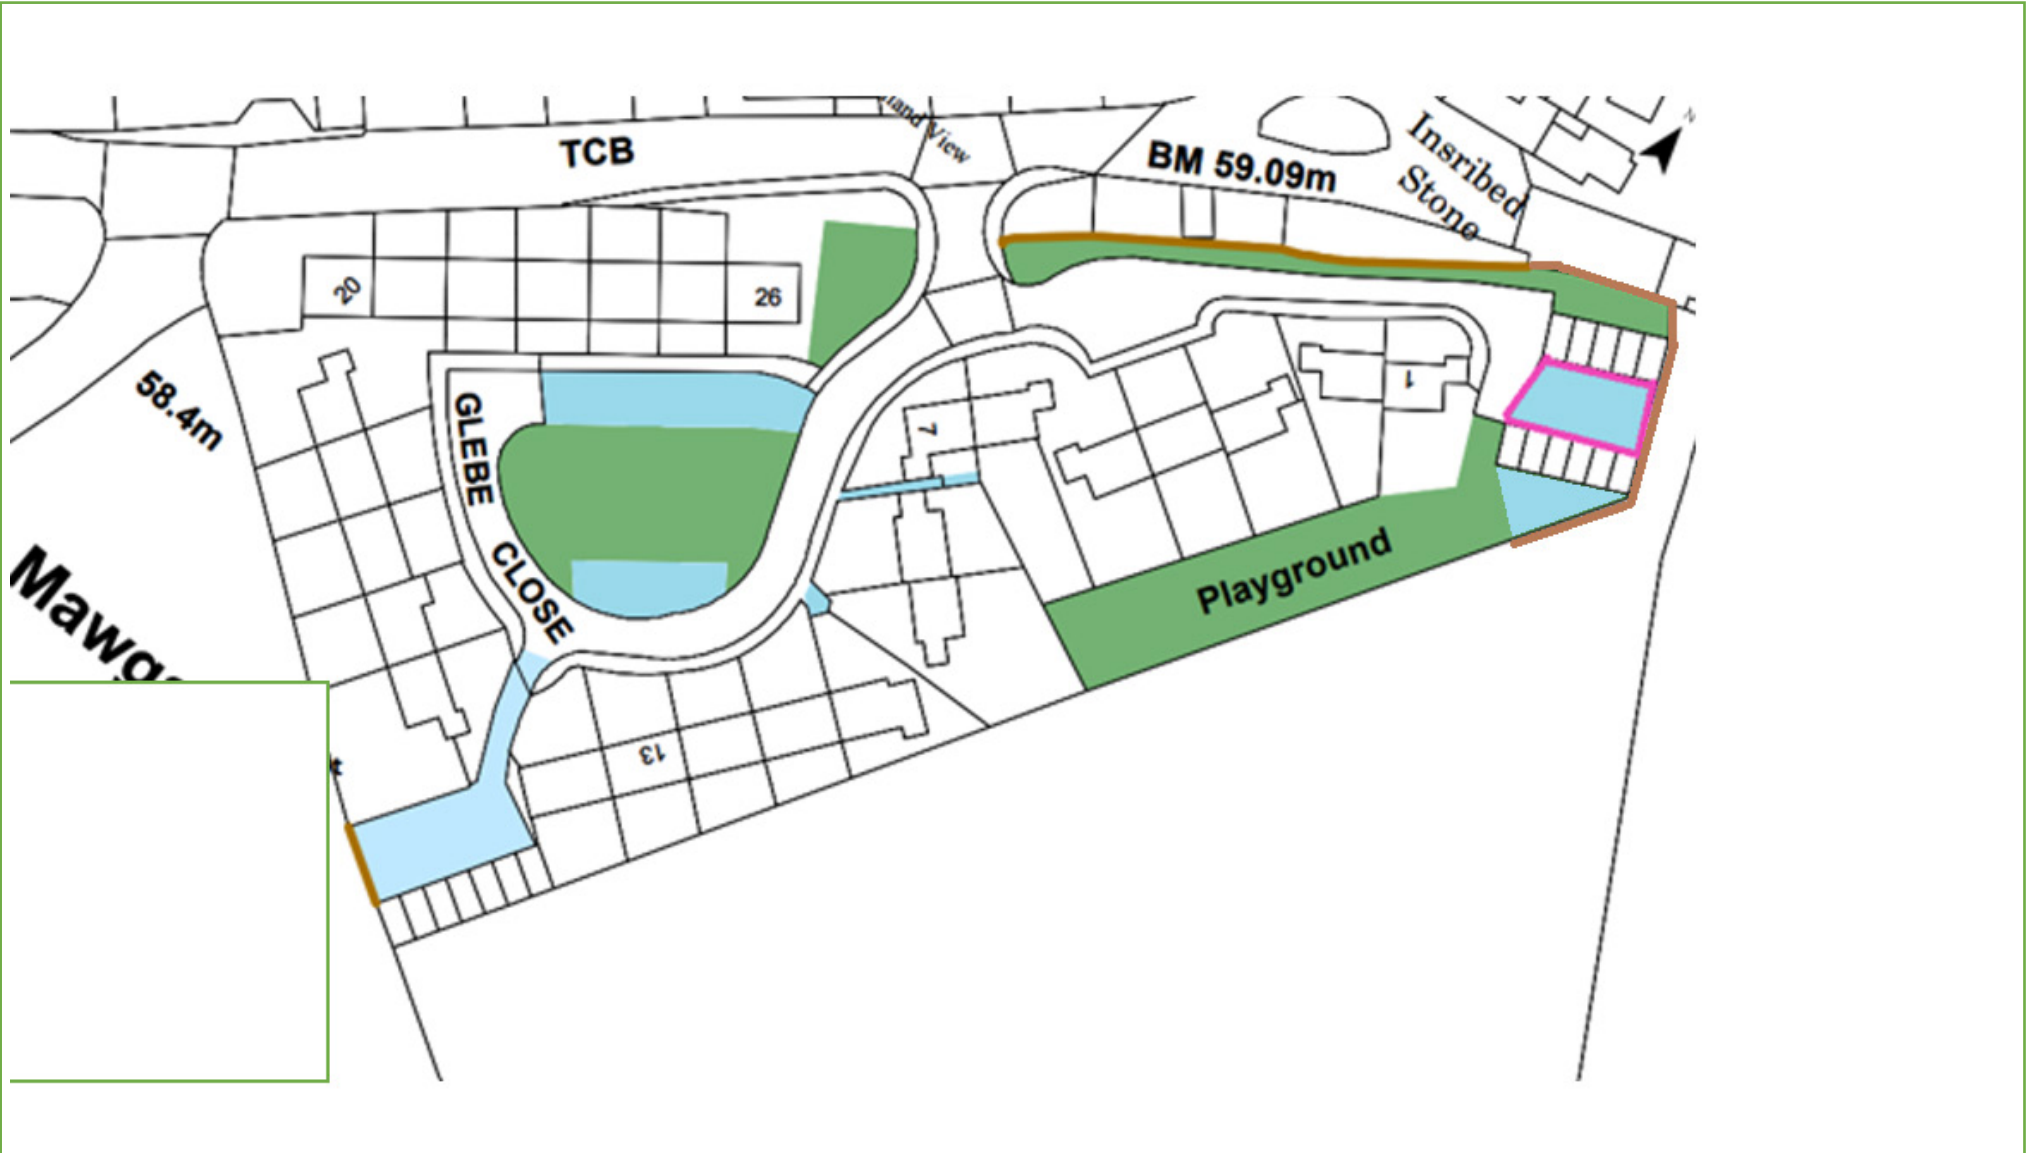

KEY:  Grass Cutting  Weed Control  Hedges  Shrub Beds

Last Update: 14/10/22 By: IM

Grounds Maintenance

Map 27 – Glebe Close Mawgan, nr Helston TR12 6AA

KEY:  Grass Cutting  Weed Control  Hedges  Shrub Beds  Maintained by Coastline not owned Last Update: 30/11/21 By: IM

Grounds Maintenance

Map 43 – Glebe Place Ruan Minor, nr Lizard TR12 7JW

KEY:  Grass Cutting  Weed Control  Hedges  Shrub Beds

Last Update: 02/0824 By: TB

Grounds Maintenance

Map 50 & 51 – Higher Croft Parc & Parc an Ithan Lizard TR12 7RL

KEY:  Grass Cutting  Weed Control  Hedges  Shrub Beds  Maintained but not owned by Coastline Last Update: 05/07/22 By: IM

Grounds Maintenance

Map 109 – Higher Moor Ruan Minor, the Lizard TR12 7JJ

KEY:  Grass Cutting  Weed Control  Hedges  Shrub Beds