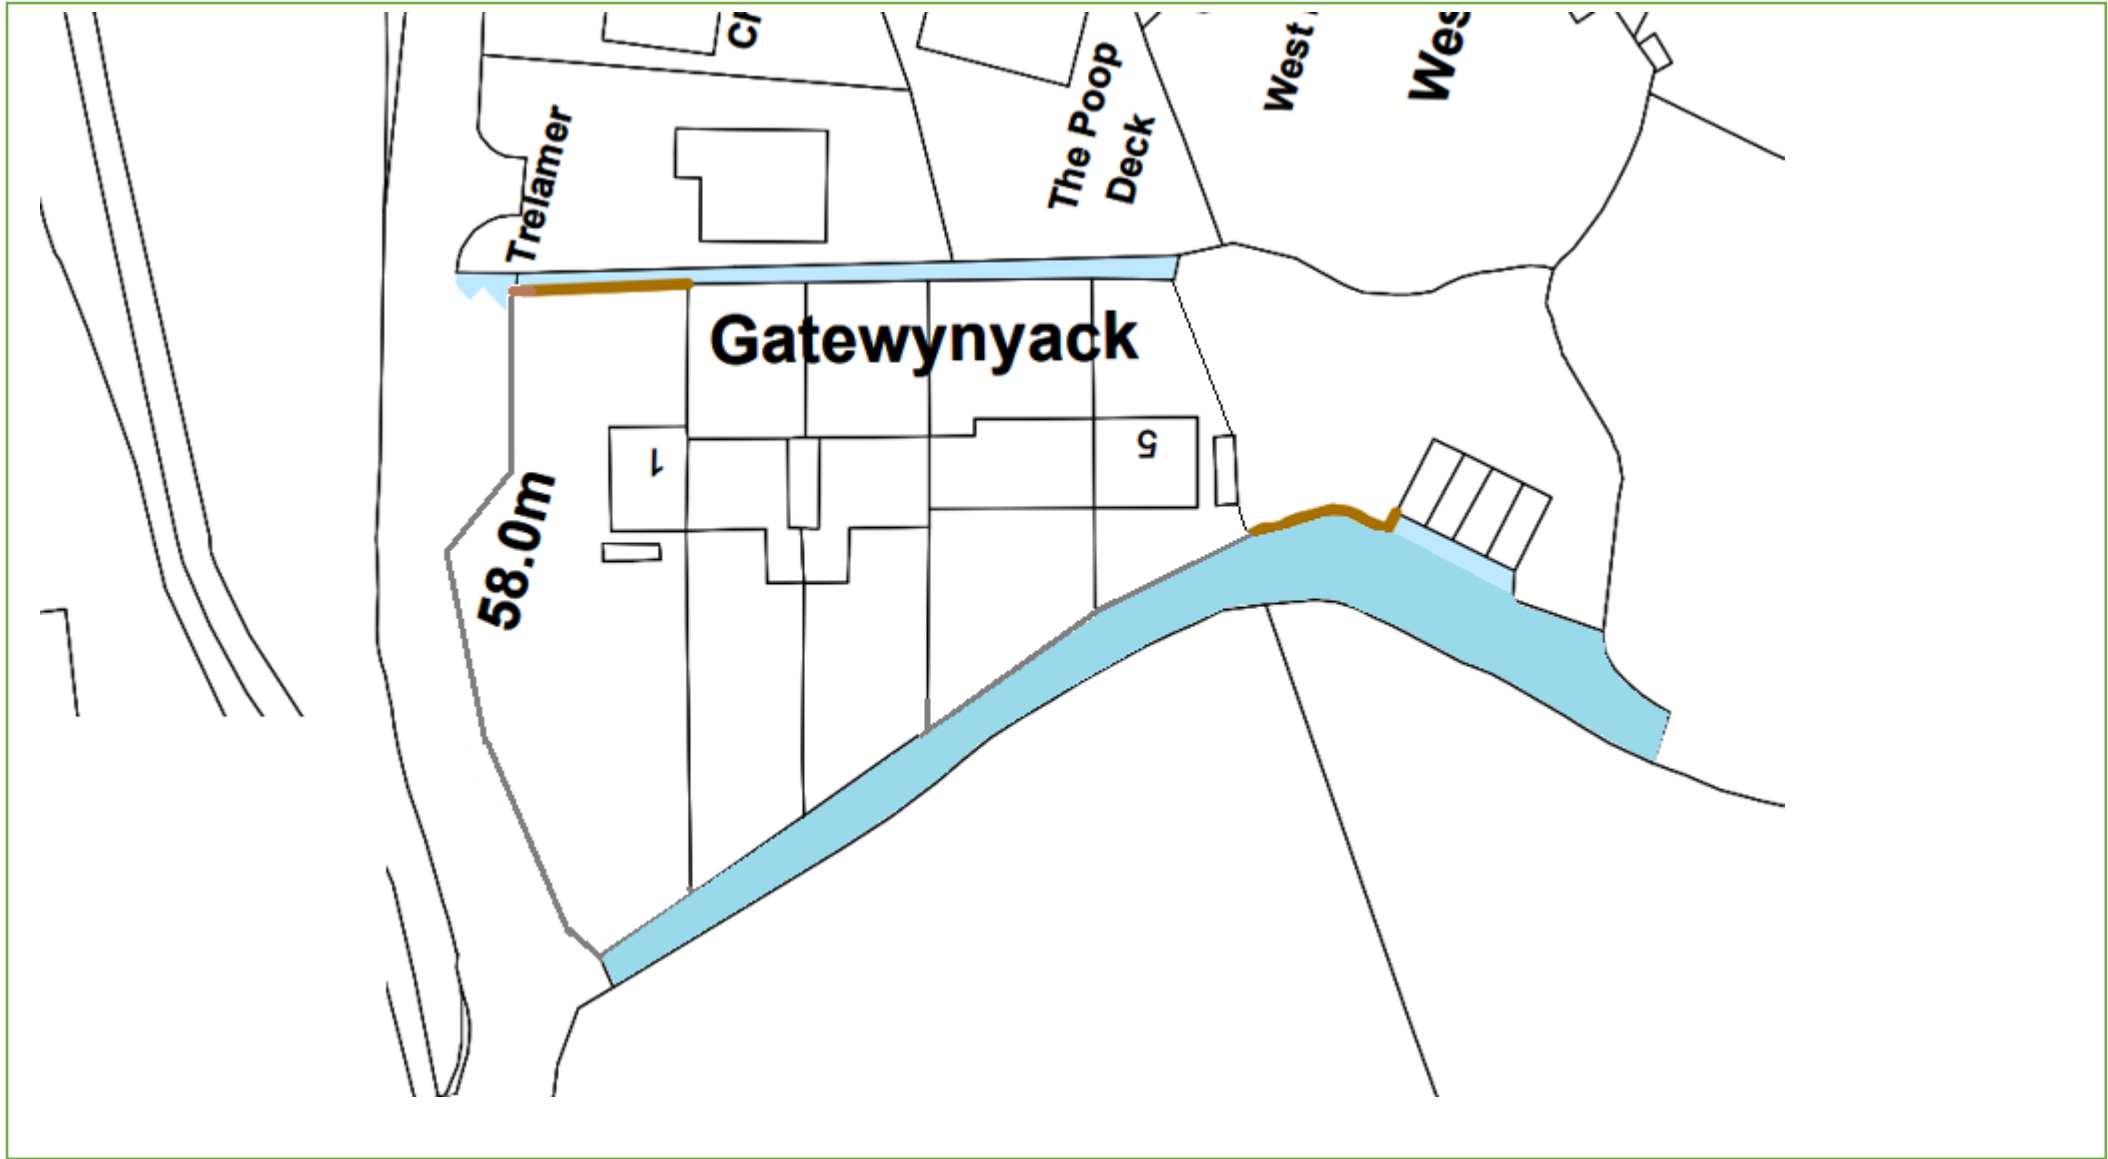

Grounds Maintenance

Map 17 – Gatewynyack Coverack, Lizard Peninsula TR12 6SA

KEY: Grass Cutting Weed Control Hedges Shrub Beds

Last Update: 14/10/22 By: IM