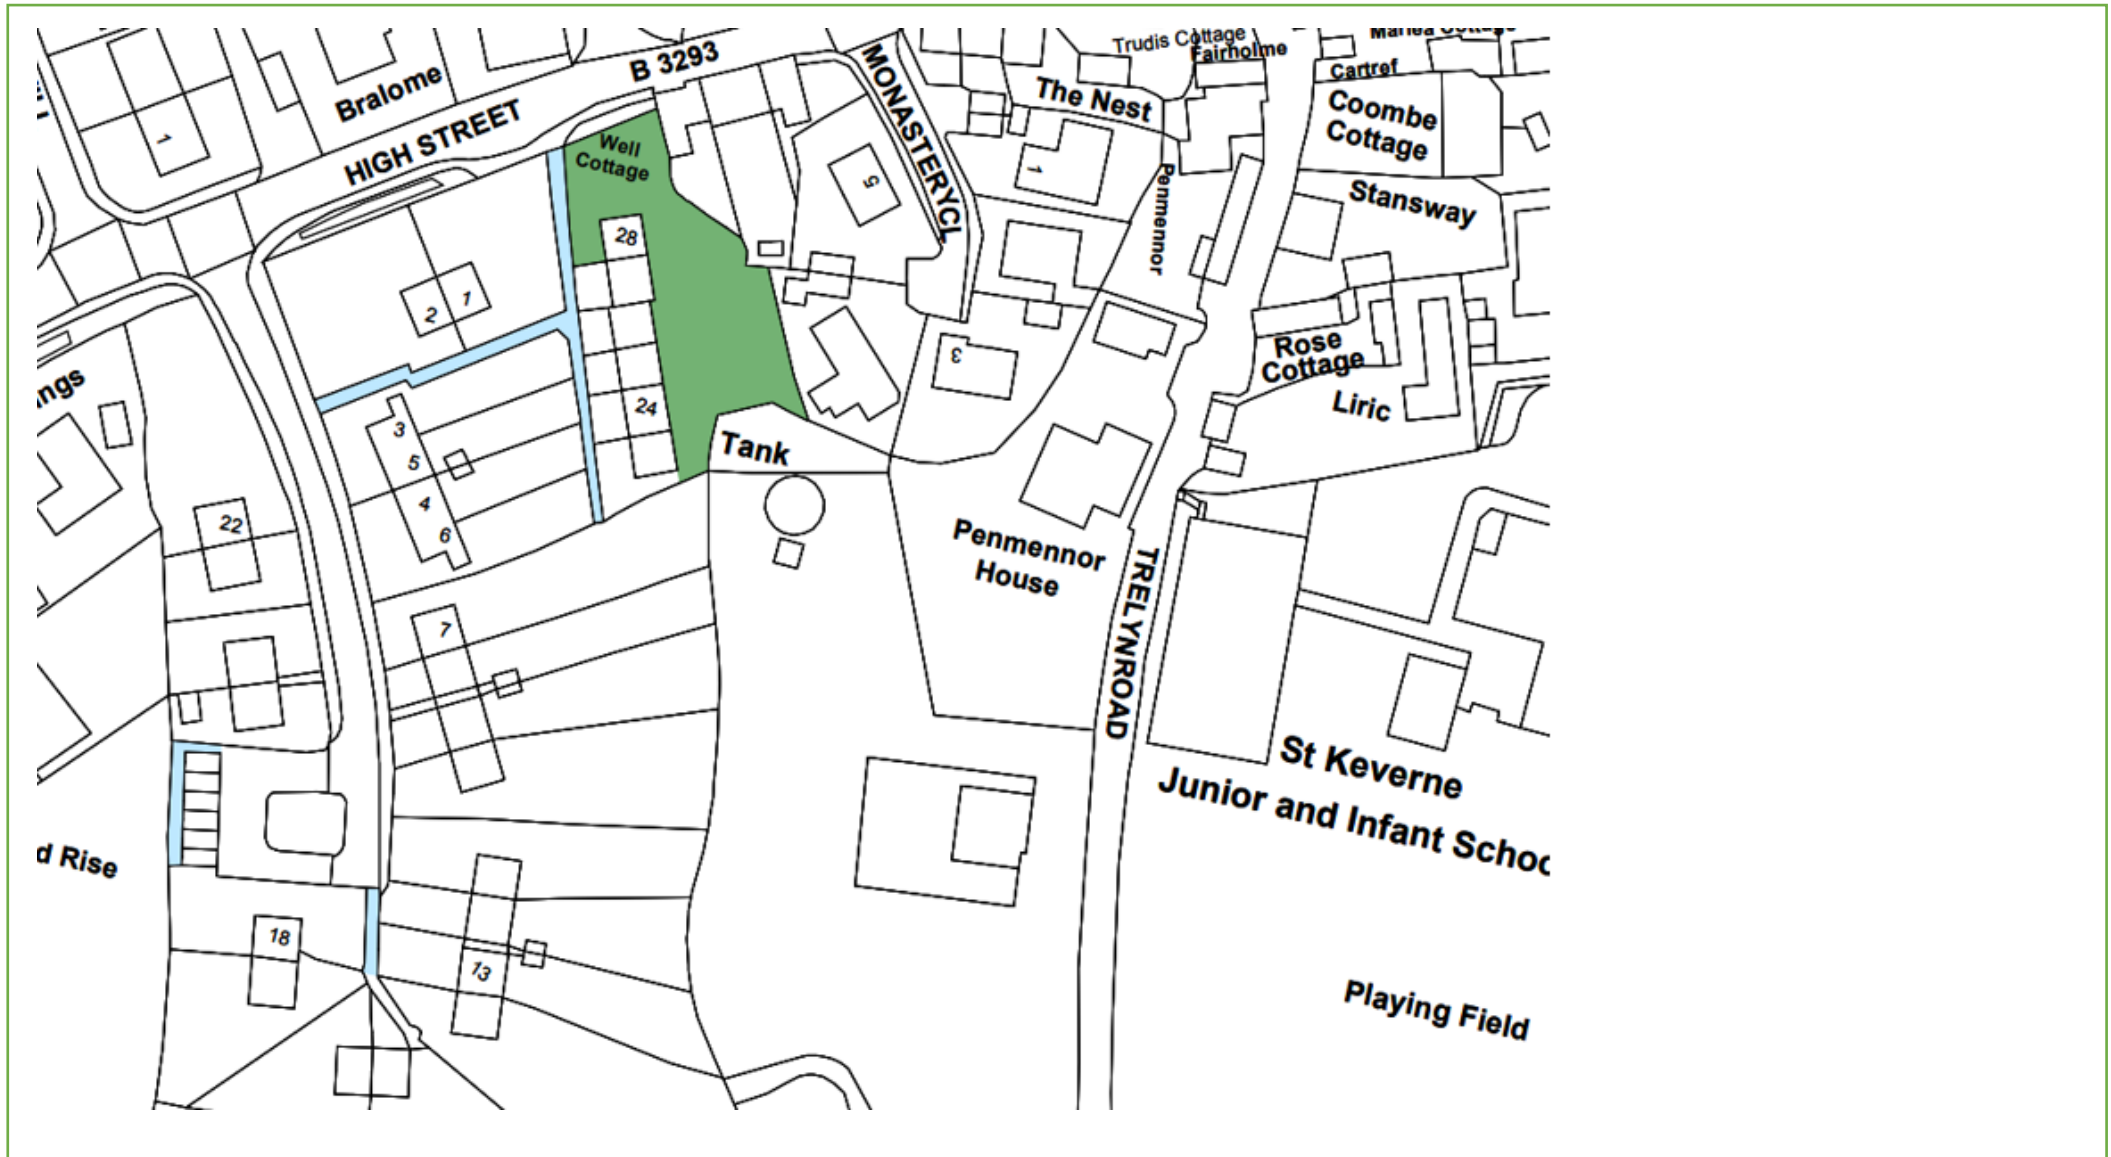

Last Update: 30/09/22 By: IM

Grounds Maintenance

Map 34 – Redannack North Mullion TR12 7HE

KEY: Grass Cutting Weed Control Hedges Shrub Beds

Last Update: 30/09/22 By: IM

Grounds Maintenance

Map 124 – Trelawney Terrace & WTW White Cross, nr Cury, Helston TR12 7BG