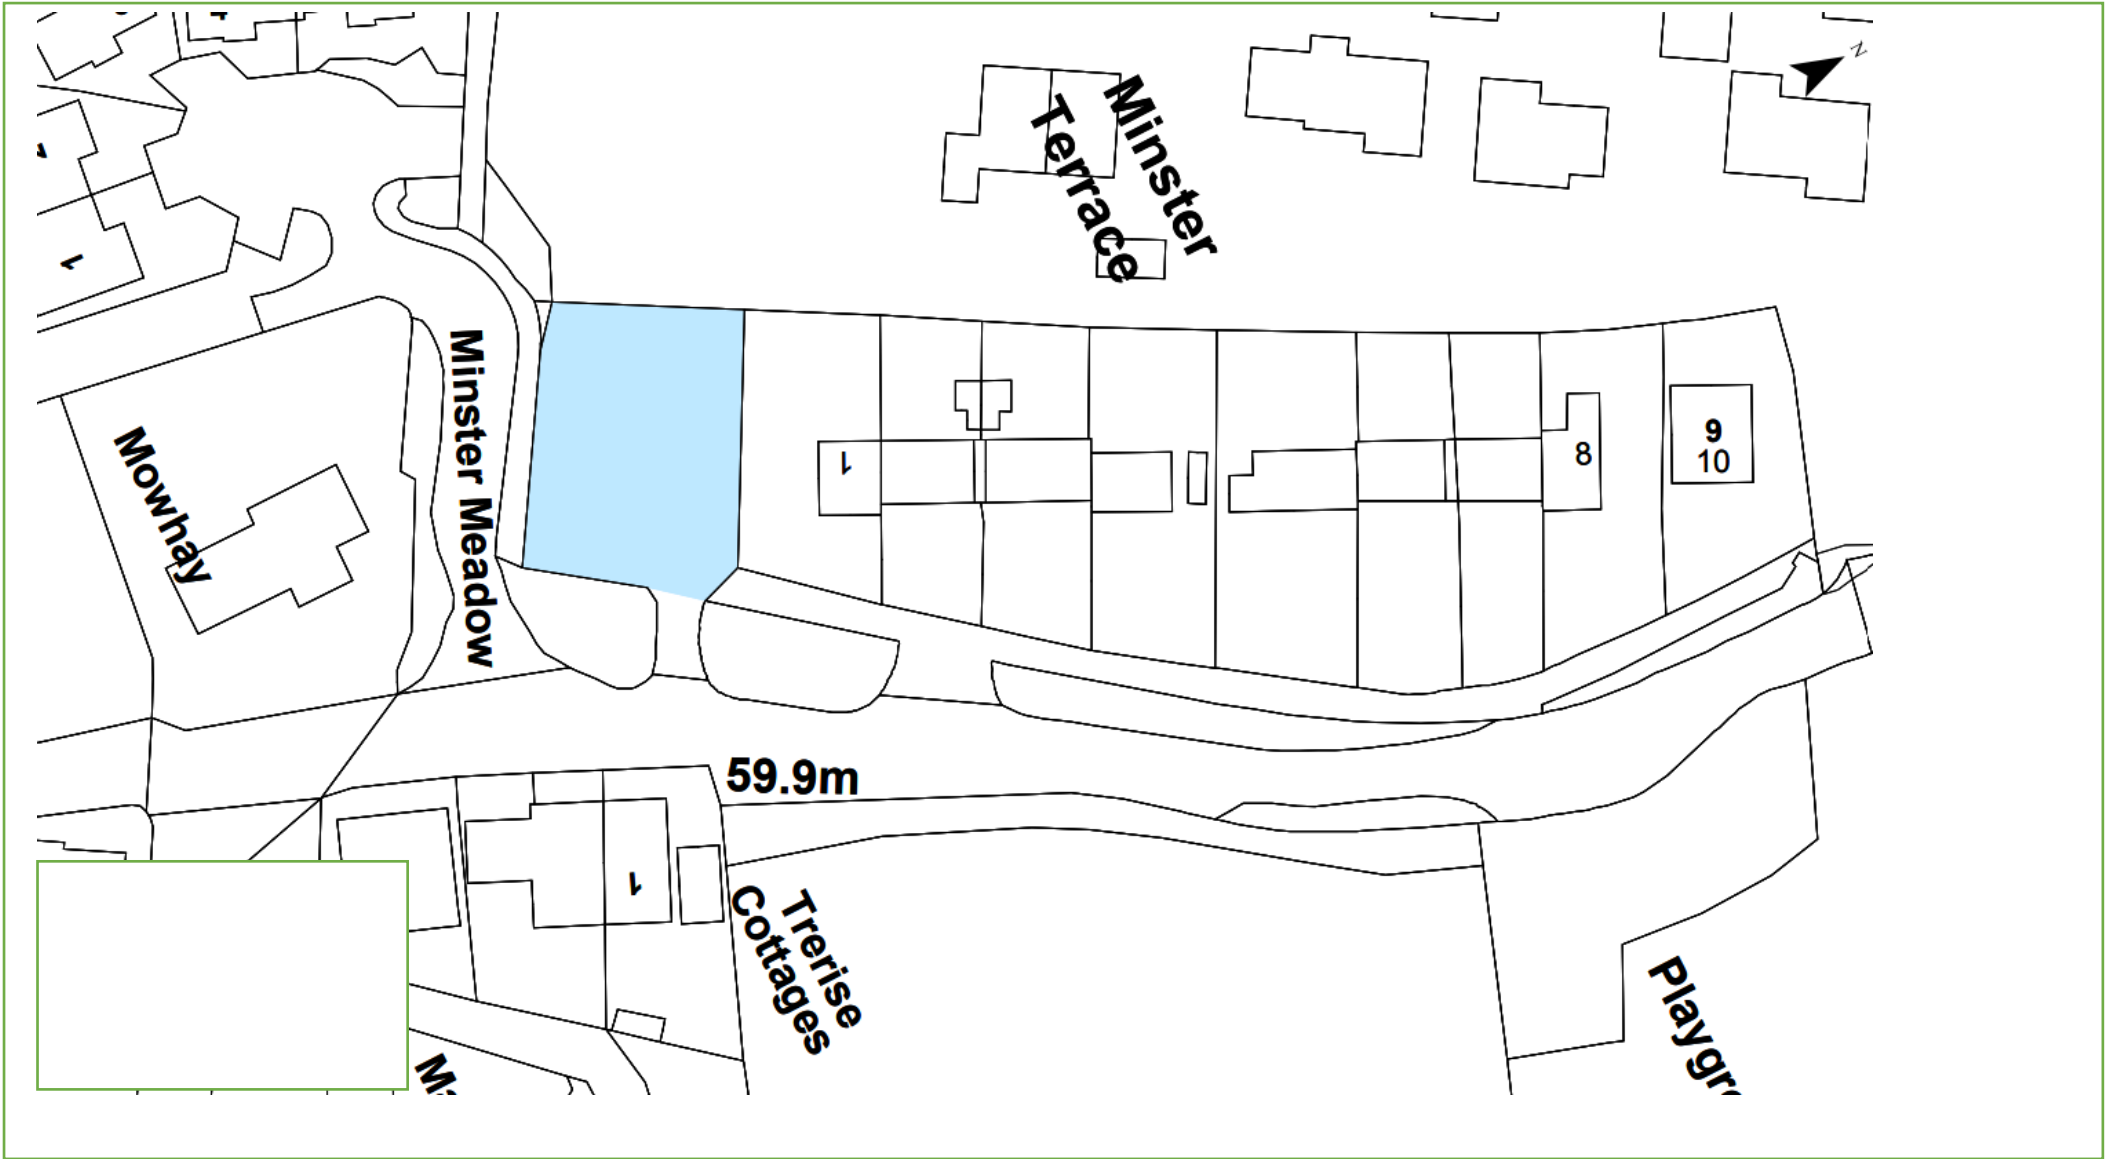

Grounds Maintenance

Map 26 – Minster Terrace Manaccan, nr Helston TR12 6JJ

KEY: Grass Cutting Weed Control Hedges Shrub Beds

Last Update: 23/09/22 By: IM