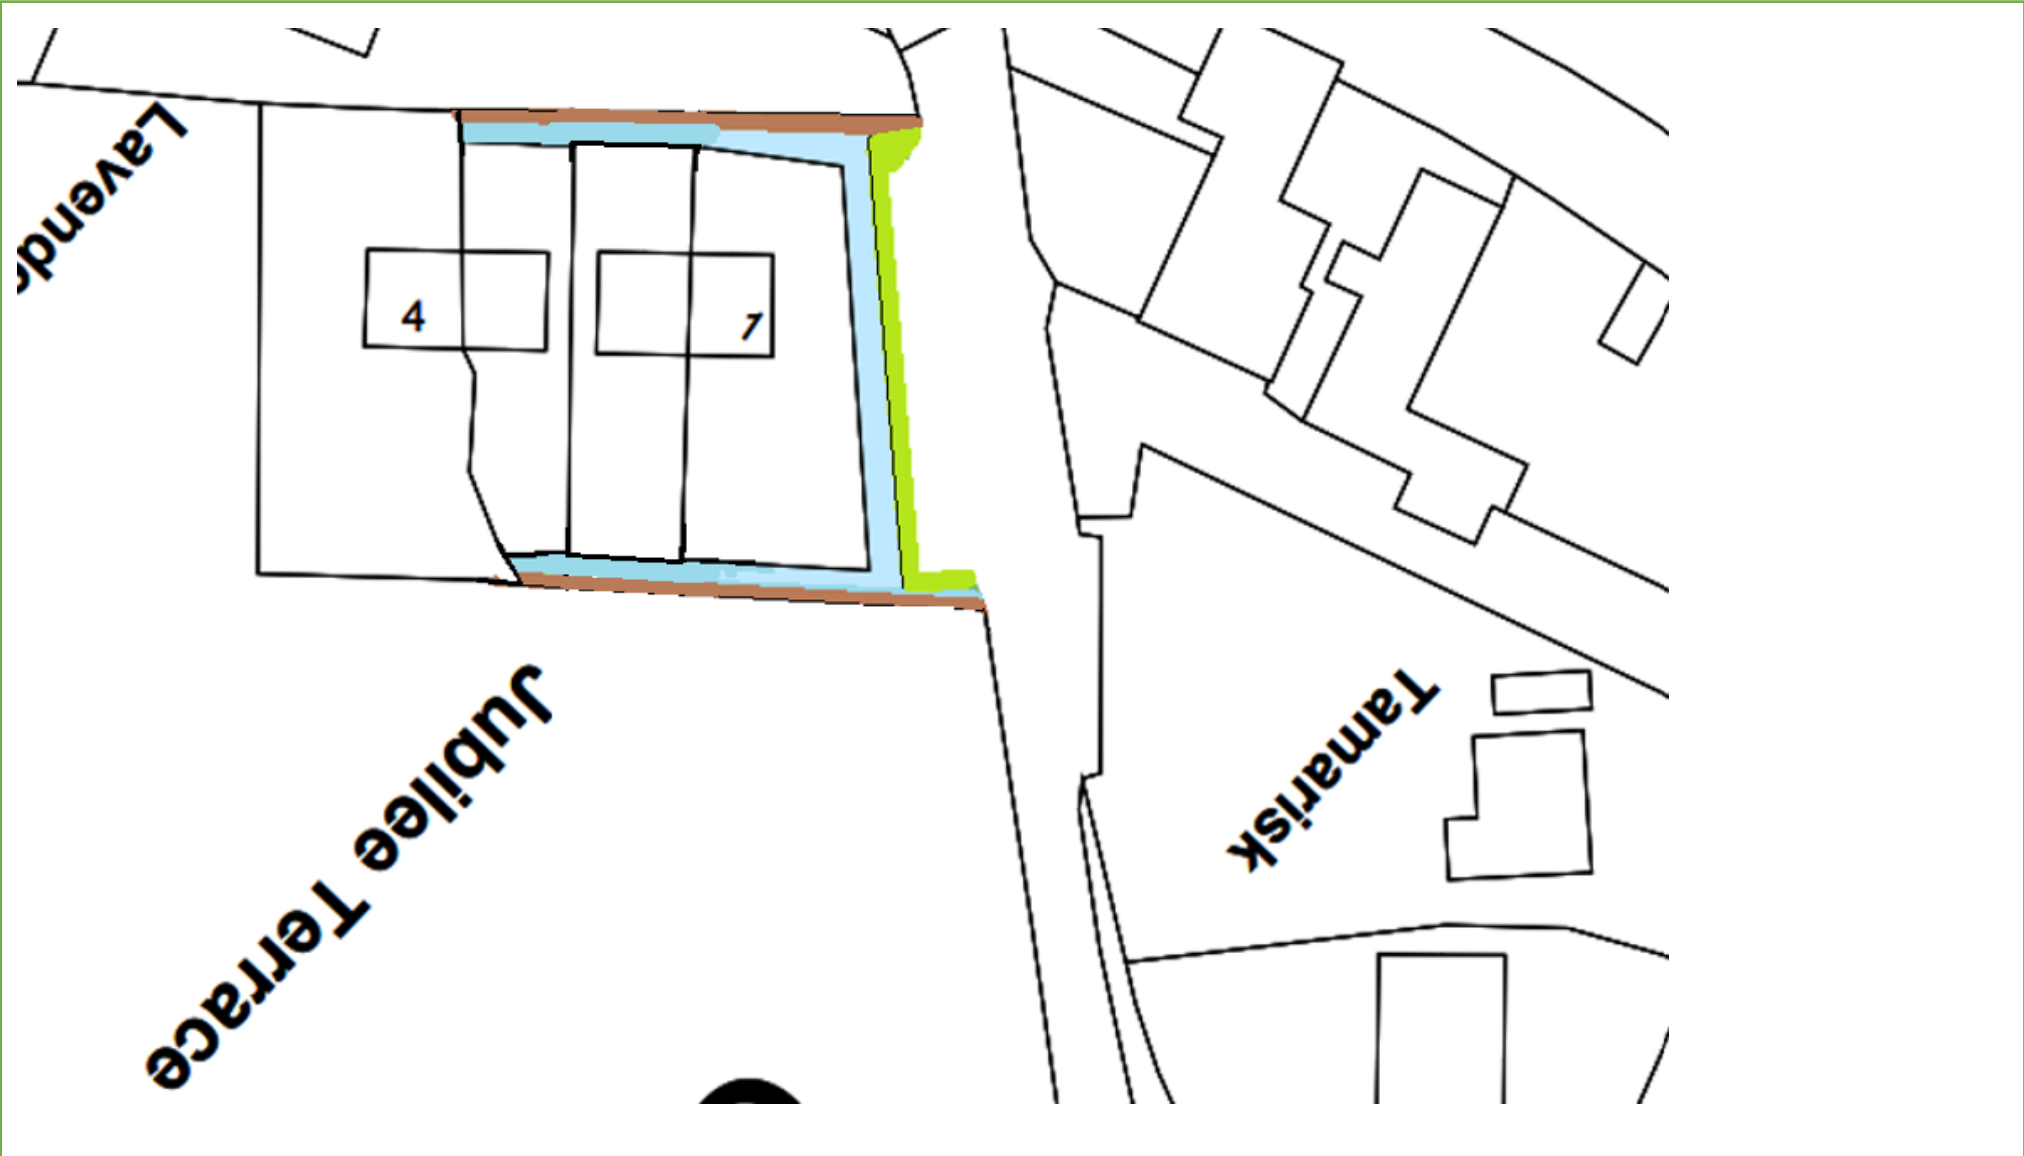

KEY:  Grass Cutting  Weed Control  Hedges  Shrub Beds  Maintained but not owned by Coastline Last Update: 05/07/22 By: IM

Grounds Maintenance

Map 109 – Higher Moor Ruan Minor, the Lizard TR12 7JJ

KEY:  Grass Cutting  Weed Control  Hedges  Shrub Beds

Last Update: 30/03/22 By: IM

Grounds Maintenance

Map 146 – Jubilee Terrace Gunwalloe, nr Helston TR12 7PZ

KEY:  Grass Cutting  Weed Control  Hedges  Shrub Beds

Last Update: 19/10/22 By: IM

Grounds Maintenance

Map 28 – Langweath Estate Mawgan TR12 6AU

KEY:  Grass Cutting  Weed Control  Hedges  Shrub Beds

Last Update: 14/10/22 By: IM

Grounds Maintenance

Map 26 – Minster Terrace Manaccan, nr Helston TR12 6JJ

KEY:  Grass Cutting  Weed Control  Hedges  Shrub Beds