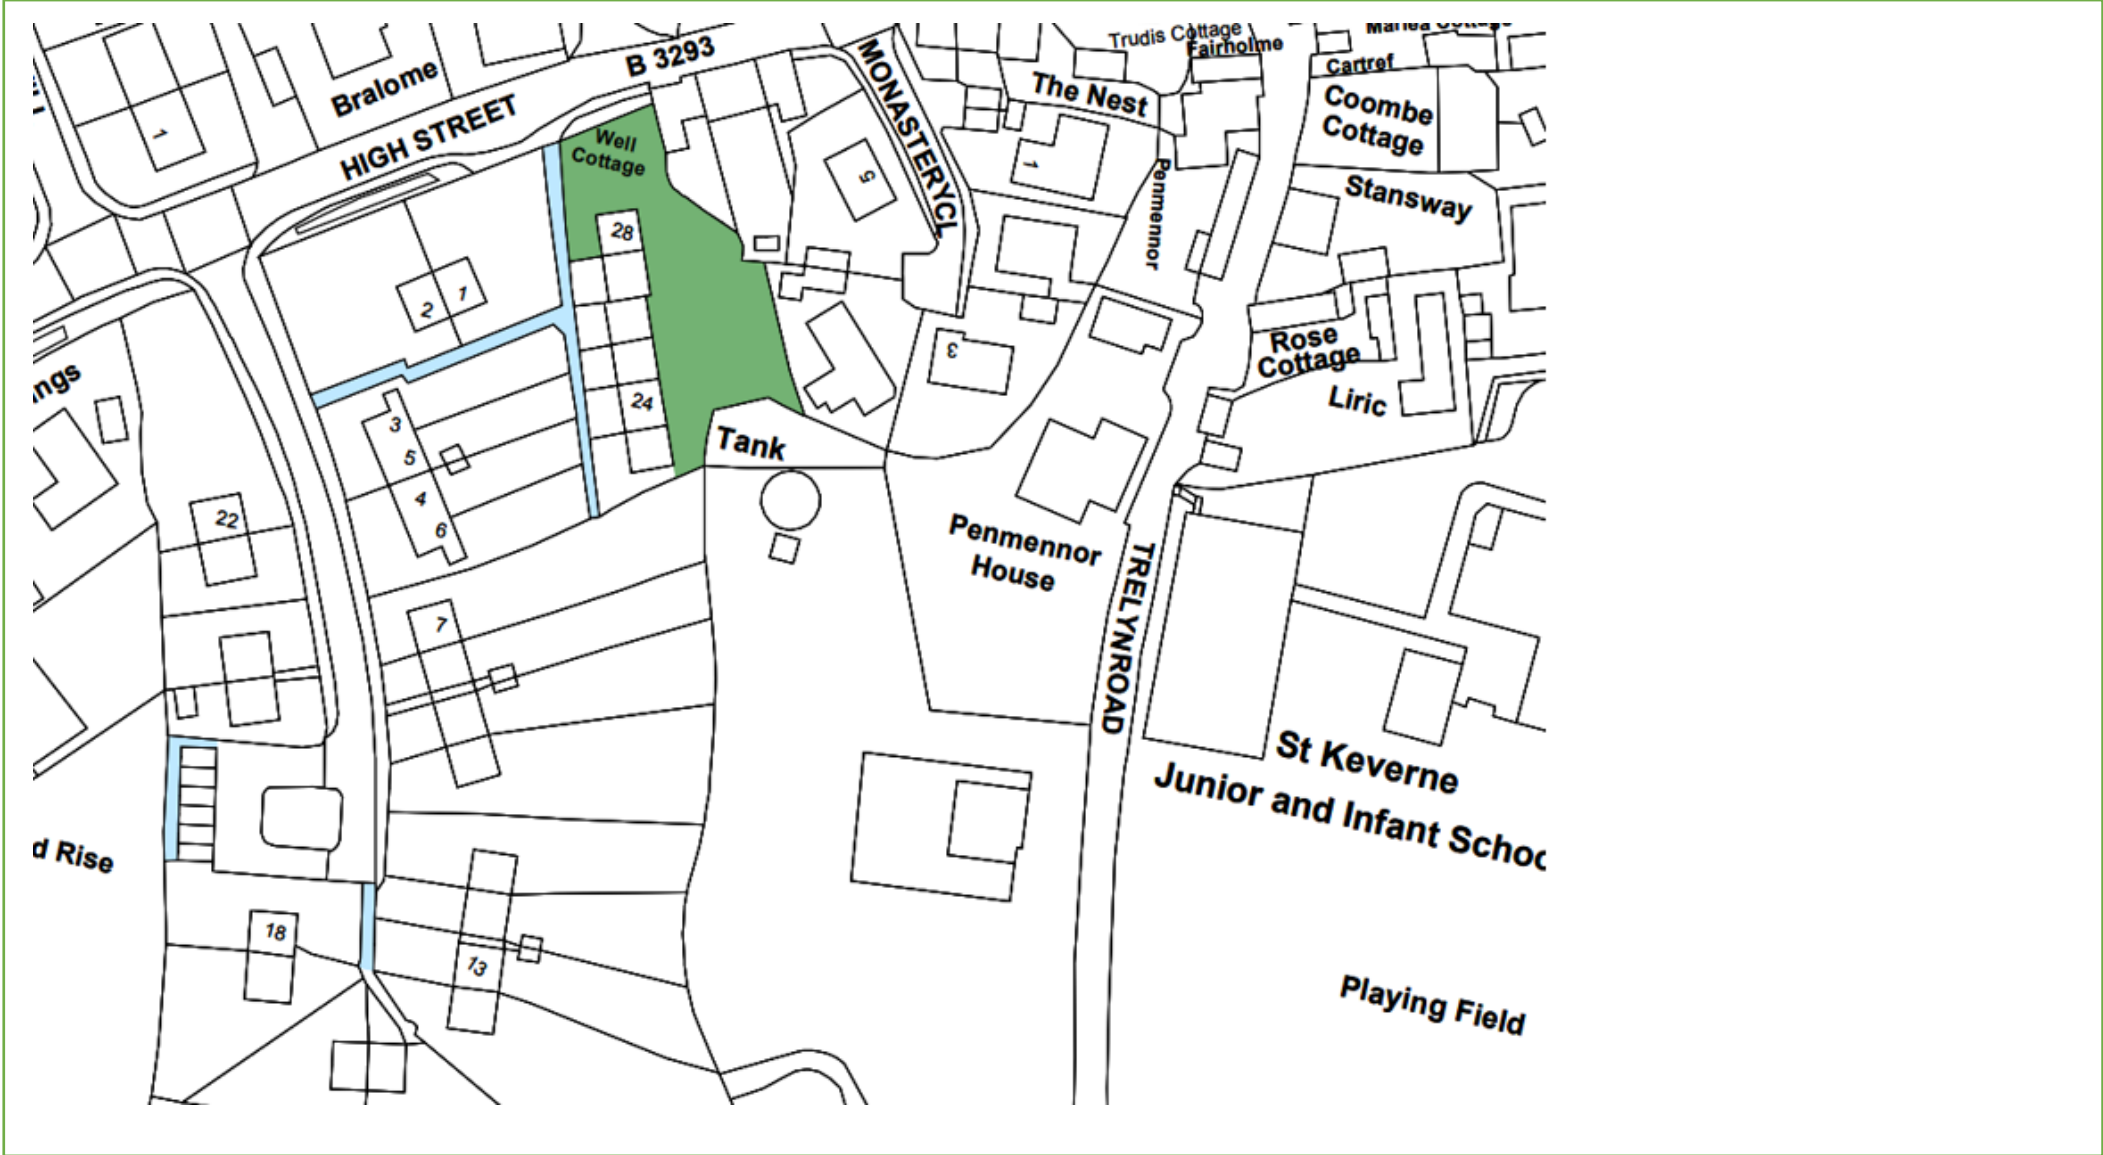

Last Update: 30/09/22 By: IM

Grounds Maintenance

Map 34 – Redannack North Mullion TR12 7HE

KEY: Grass Cutting Weed Control Hedges Shrub Beds

Last Update: 30/09/22 By: IM

Grounds Maintenance

Map 124 – Trelawney Terrace & WTW White Cross, nr Cury, Helston TR12 7BG