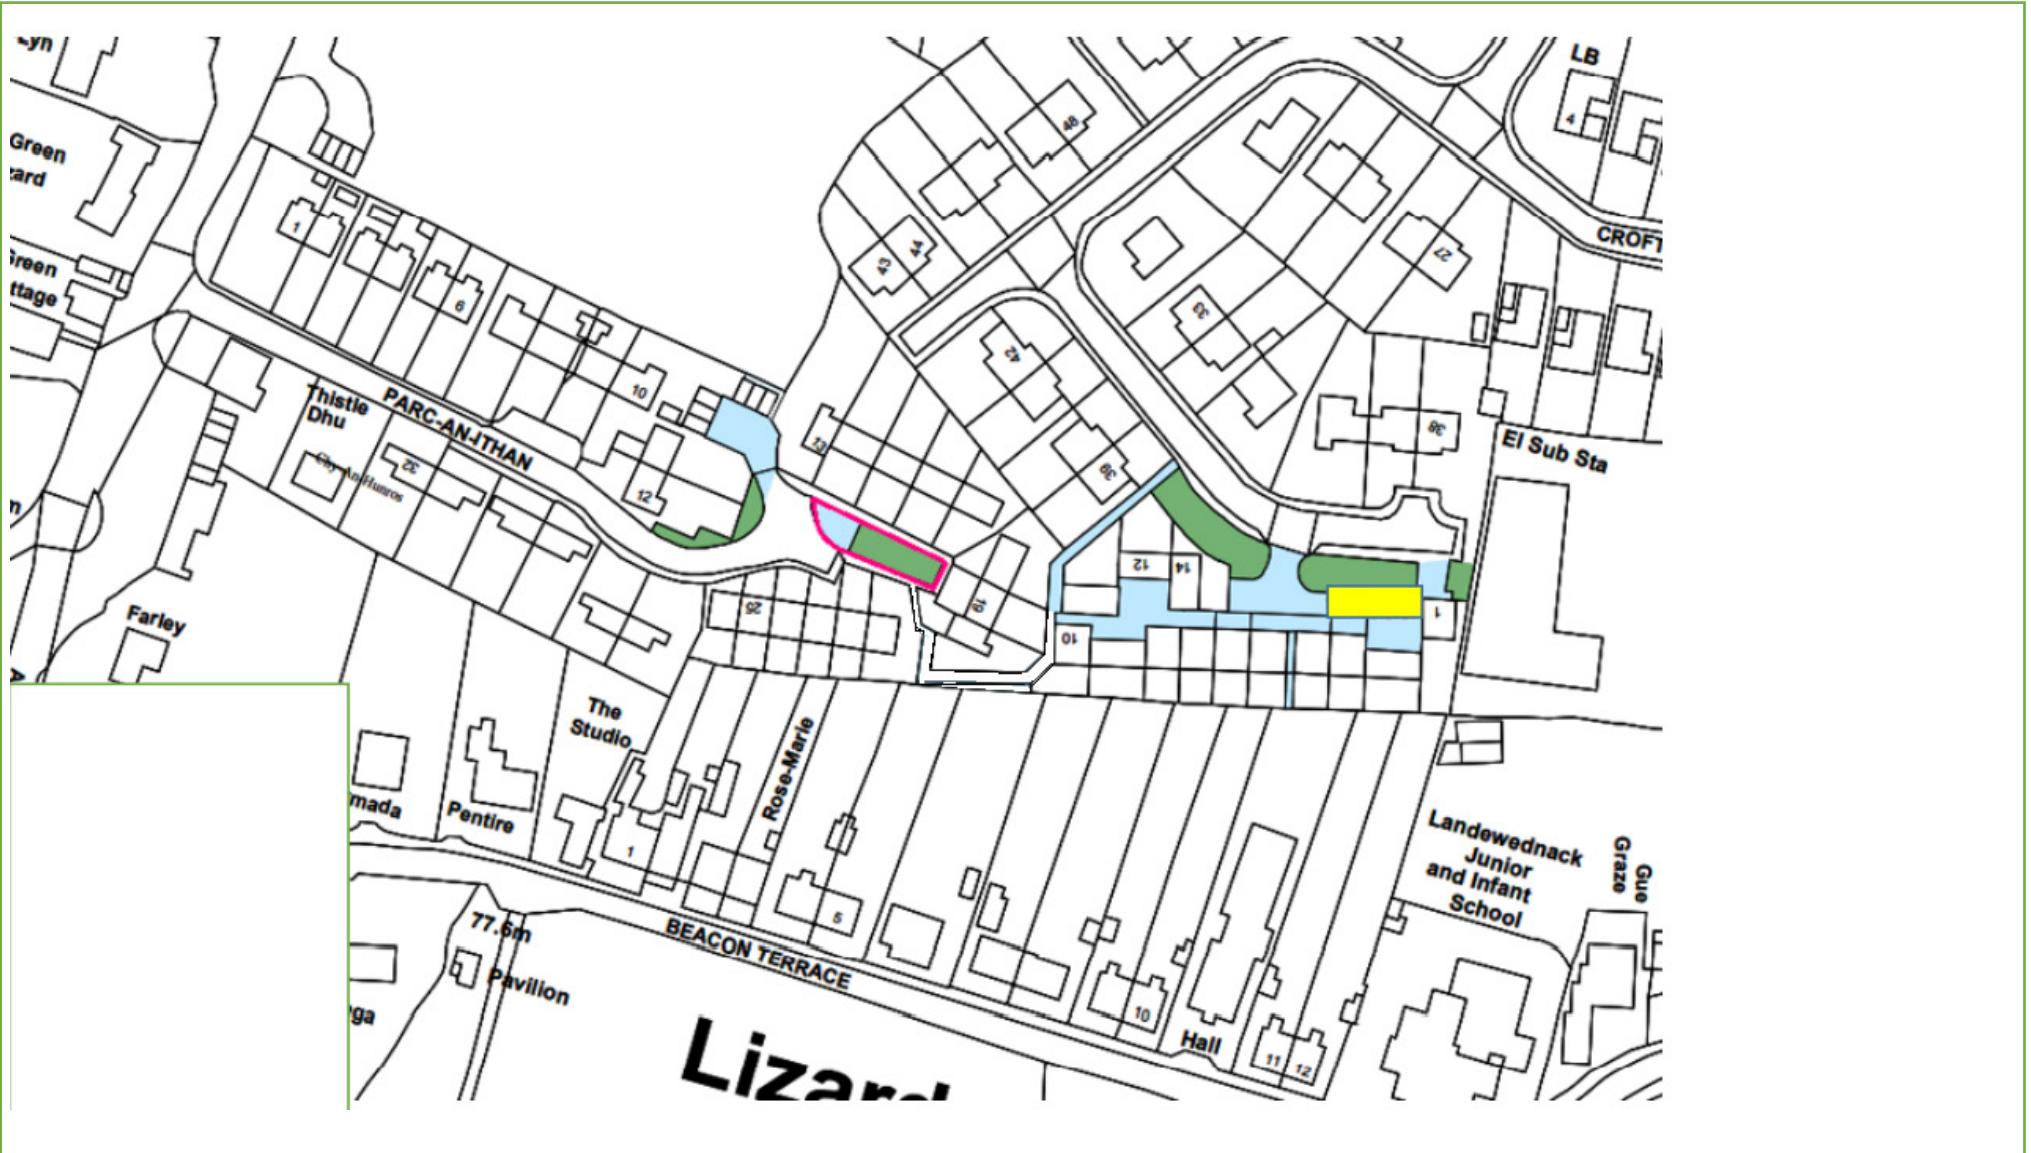

Map 43 – Glebe Place Ruan Minor, nr Lizard TR12 7JW

KEY:  Grass Cutting  Weed Control  Hedges  Shrub Beds

Last Update: 02/0824 By: TB

Grounds Maintenance

Map 50 & 51 – Higher Croft Parc & Parc an Ithan Lizard TR12 7RL

KEY:  Grass Cutting  Weed Control  Hedges  Shrub Beds  Maintained but not owned by Coastline Last Update: 05/07/22 By: IM

Grounds Maintenance

Map 109 – Higher Moor Ruan Minor, the Lizard TR12 7JJ

KEY:  Grass Cutting  Weed Control  Hedges  Shrub Beds