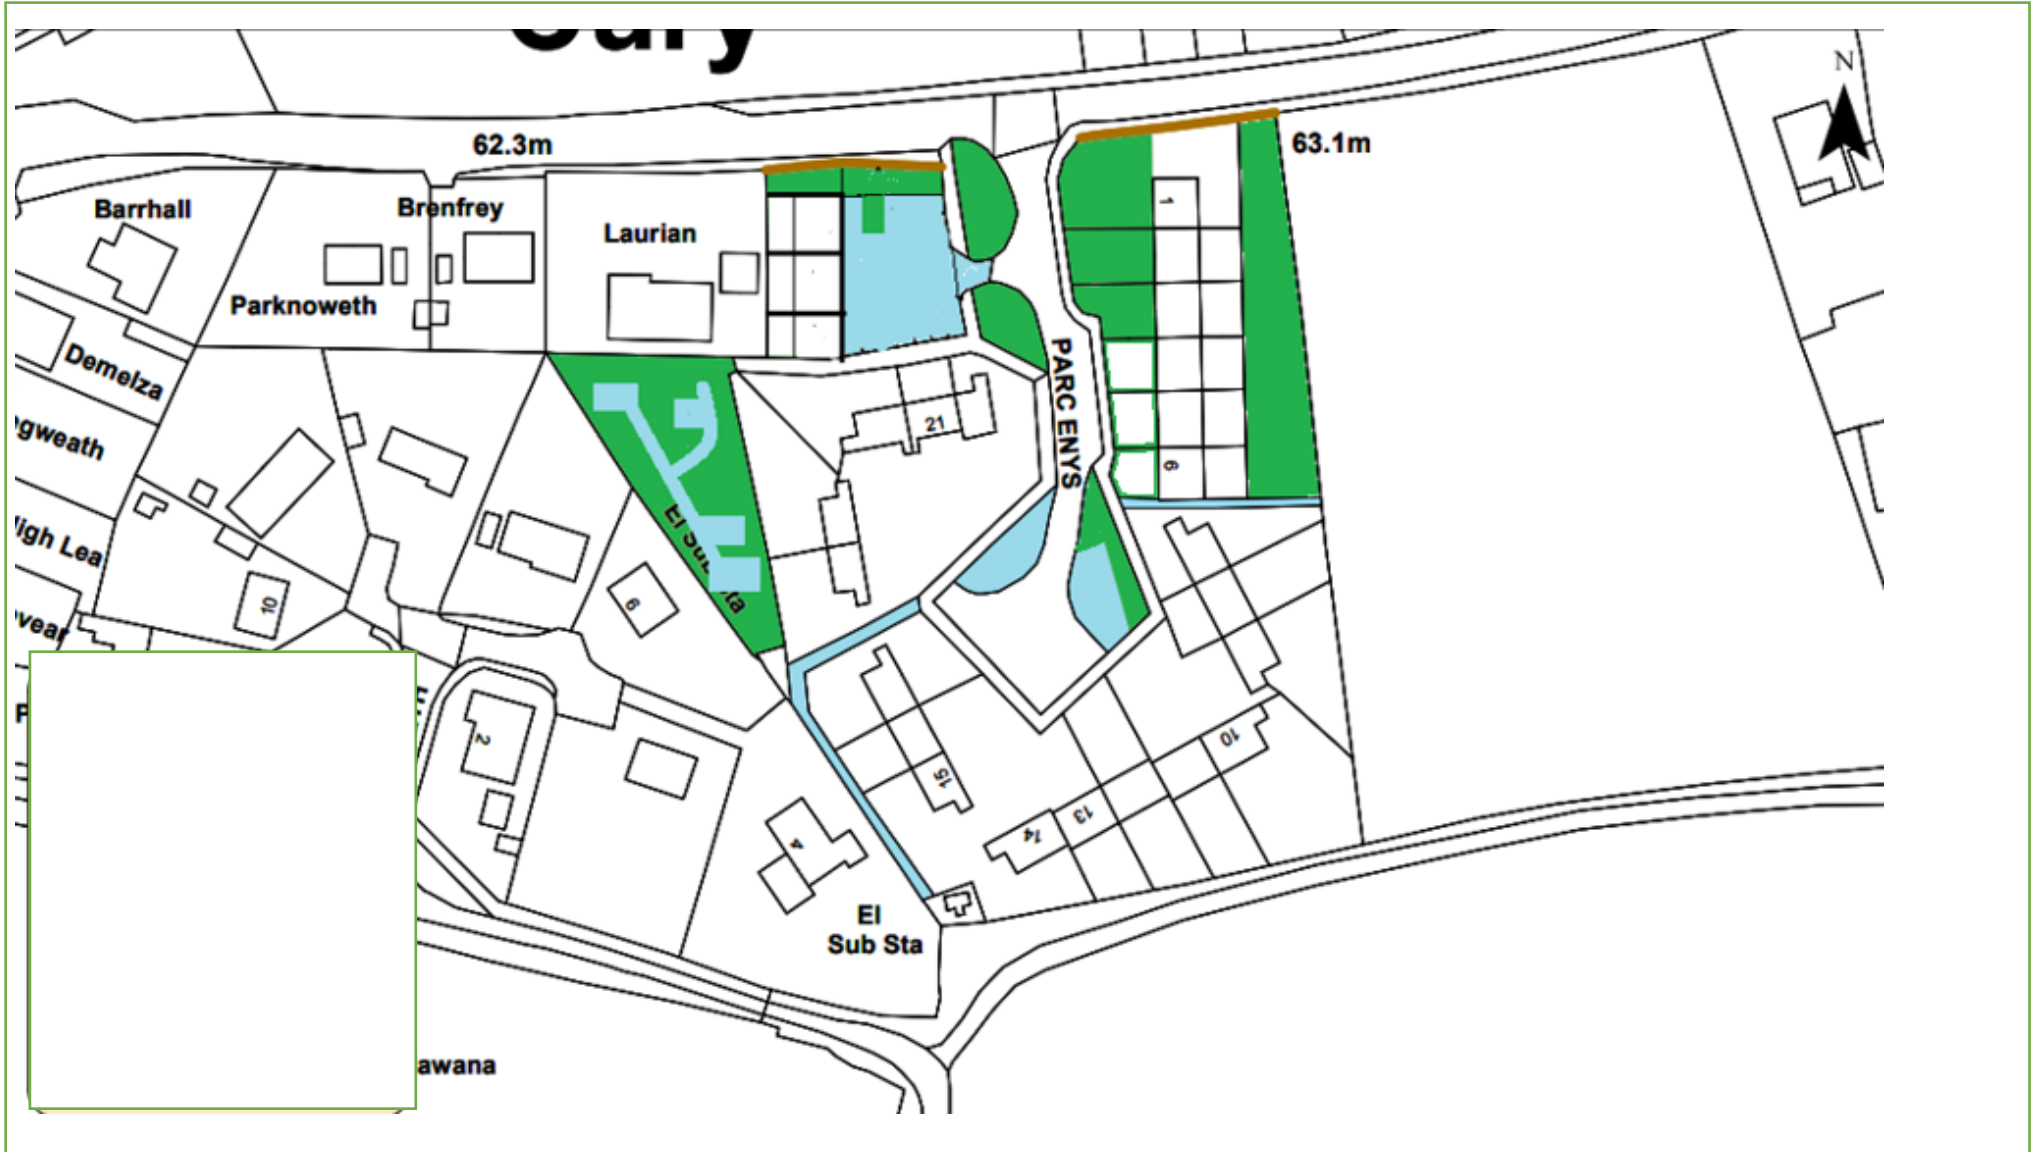

Map 28 – Langweath Estate Mawgan TR12 6AU

KEY:  Grass Cutting  Weed Control  Hedges  Shrub Beds

Last Update: 14/10/22 By: IM

Grounds Maintenance

Map 26 – Minster Terrace Manaccan, nr Helston TR12 6JJ

KEY:  Grass Cutting  Weed Control  Hedges  Shrub Beds

Last Update: 23/09/22 By: IM

Grounds Maintenance

Map 18 – Parc Enys Cury, Helston TR12 7BL

KEY:  Grass Cutting  Weed Control  Hedges

Last Update: 23/09/22 By: IM

Grounds Maintenance

Map 142 – Park en Venton Mullion, nr Helston TR12 7JH

KEY:  Grass Cutting  Weed Control  Hedges  Shrub Beds

Last Update: 01/12/21 By: IM

Grounds Maintenance

Map 45 – Penmenner Estate St Keverne, nr Helston TR12 6NP

KEY:  Grass Cutting  Weed Control  Hedges  Shrub Beds

KEY:  Grass Cutting  Weed Control  Hedges  Shrub Beds

Last Update: 30/11/21 By: IM

Grounds Maintenance

Map 46 – Treskewes Estate, Polventon Parc, Trevallack View

St Keverne TR12 6PB

KEY:  Grass Cutting  Weed Control  Hedges  Shrub Beds