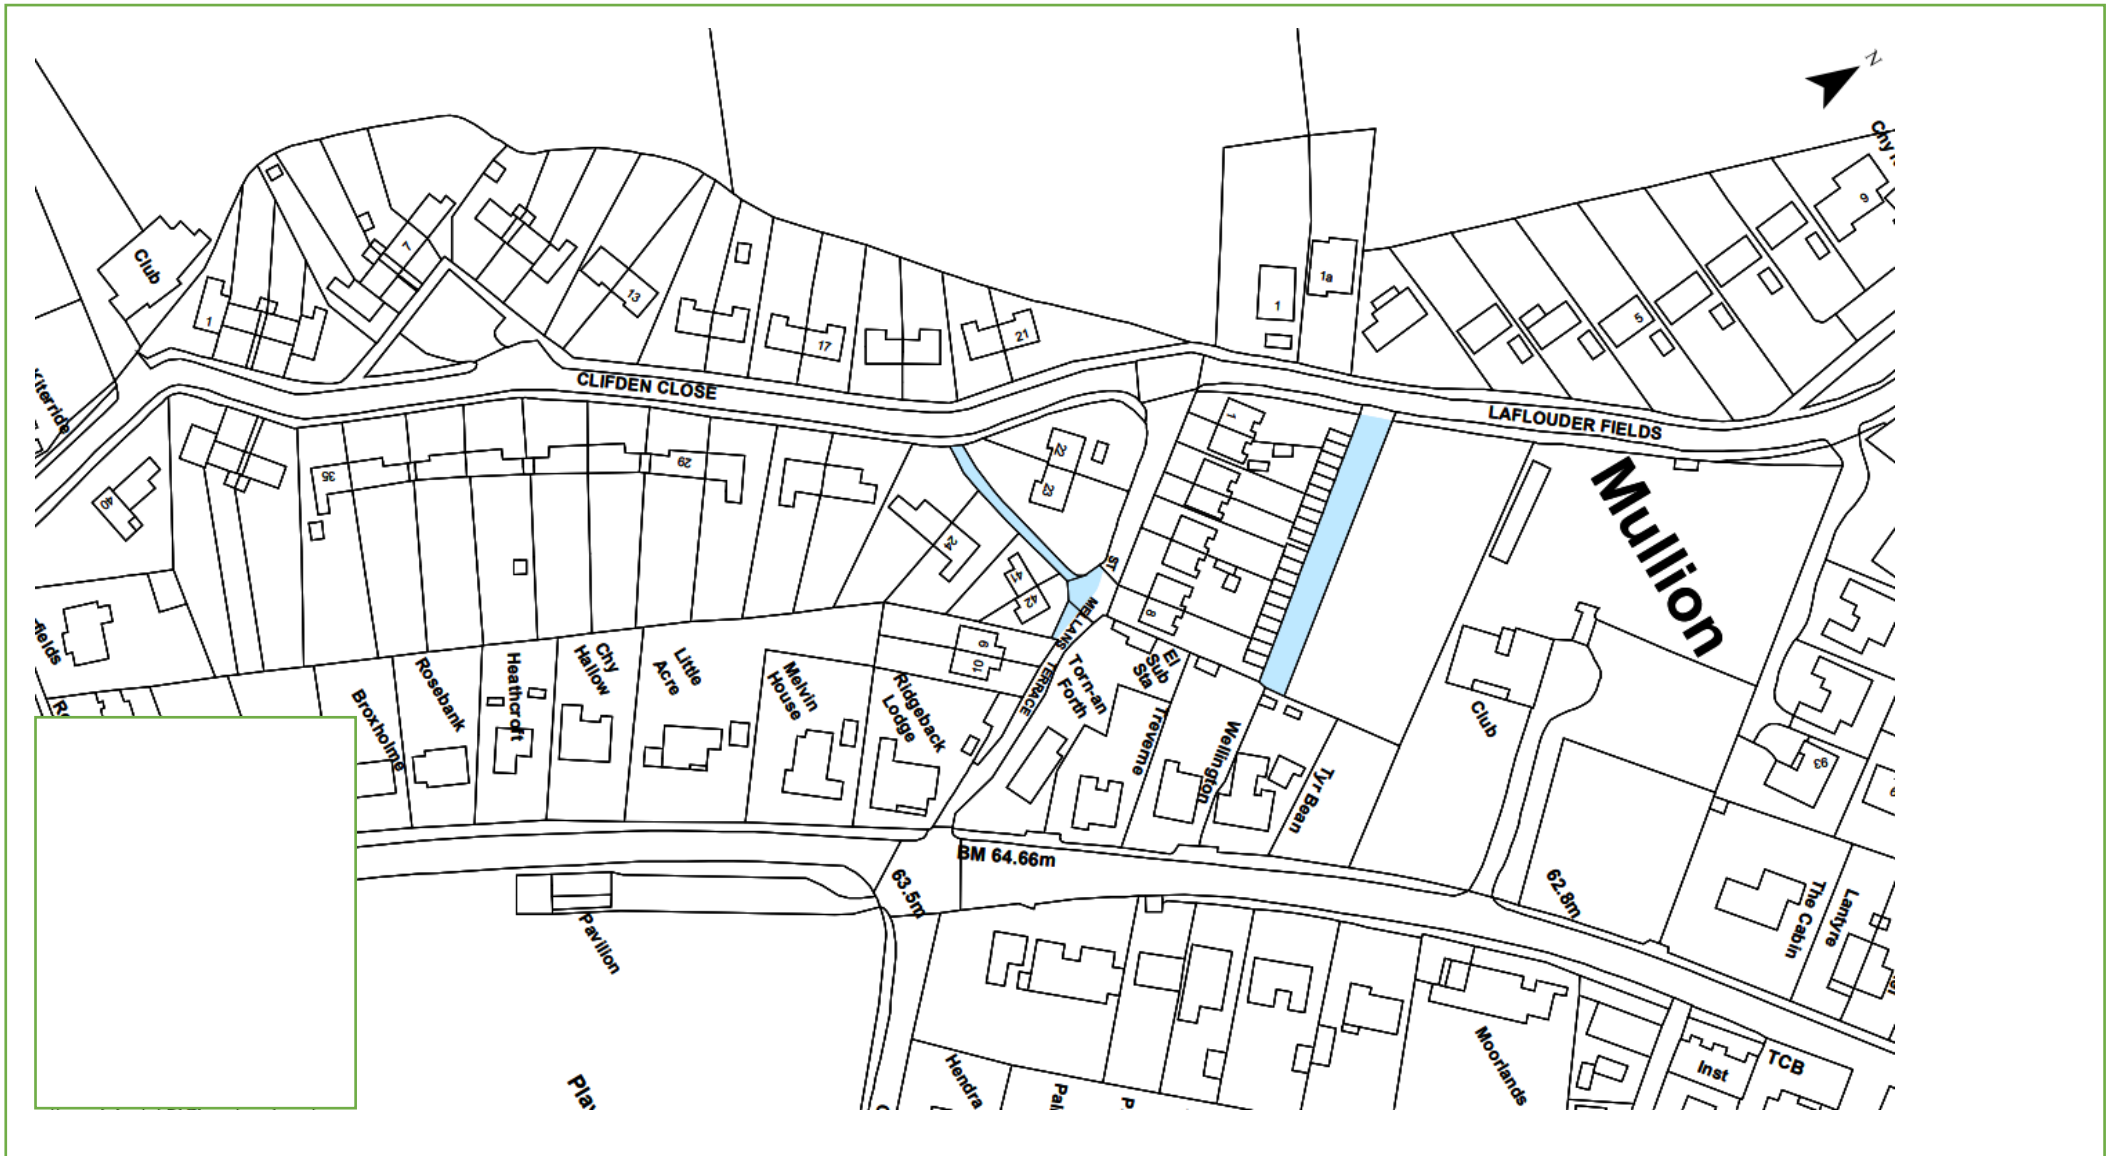

Grounds Maintenance

Map 33 – Clifden Close Mullion, nr Helston TR12 7EQ

KEY:  Grass Cutting  Weed Control  Hedges  Shrub Beds

Last Update: 30/06/22 By: IM

Grounds Maintenance

Map 44 – Coronation Cottages St Keverne TR12 6QS

KEY:  Grass Cutting  Weed Control  Hedges  Shrub Beds  Wildflower Meadow

Last Update: 30/06/22 By: IM

Grounds Maintenance

Map 47 – Fords Hill Water Treatment Works St Martins , nr Helston TR12 6BU

KEY:  Grass Cutting  Weed Control  Hedges  Shrub Beds

Last Update: 01/06/22 By: IM 

73535 24098

Scale 1:500
10m
40ft

Grounds Maintenance

Map 17 – Gatewynyack Coverack, Lizard Peninsula TR12 6SA

KEY:  Grass Cutting  Weed Control  Hedges  Shrub Beds

Last Update: 14/10/22 By: IM