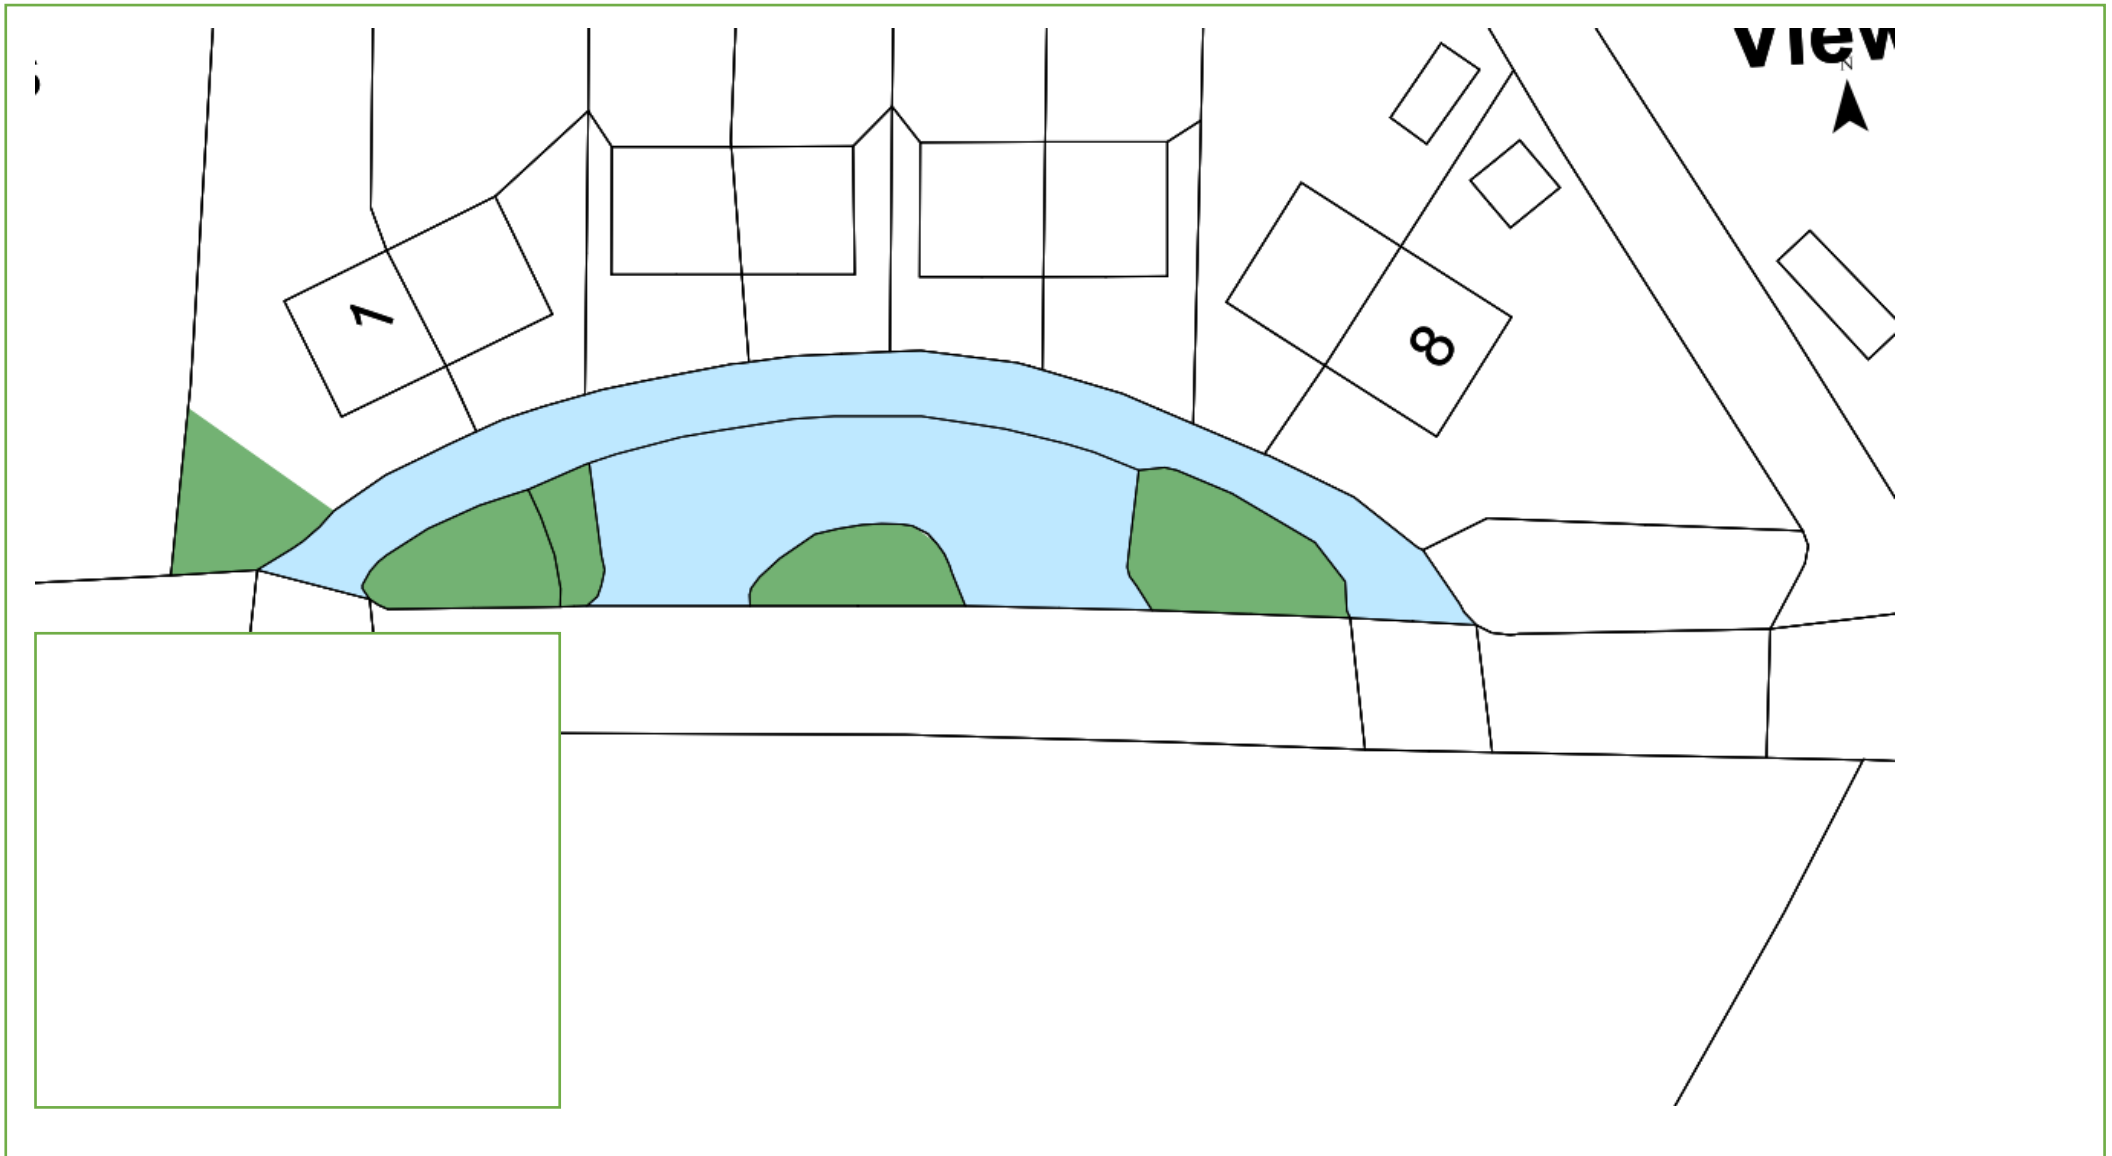

Grounds Maintenance

Map 33 – Clifden Close Mullion, nr Helston TR12 7EQ

KEY:  Grass Cutting  Weed Control  Hedges  Shrub Beds

Last Update: 30/06/22 By: IM

Grounds Maintenance

Map 44 – Coronation Cottages St Keverne TR12 6QS

KEY:  Grass Cutting  Weed Control  Hedges  Shrub Beds  Wildflower Meadow

Last Update: 30/06/22 By: IM

Grounds Maintenance

Map 47 – Fords Hill Water Treatment Works St Martins , nr Helston TR12 6BU

KEY:  Grass Cutting  Weed Control  Hedges  Shrub Beds

Last Update: 01/06/22 By: IM 

73535 24098

Scale 1:500
10m
40ft

Grounds Maintenance

Map 17 – Gatewynyack Coverack, Lizard Peninsula TR12 6SA

KEY:  Grass Cutting  Weed Control  Hedges  Shrub Beds

Last Update: 14/10/22 By: IM