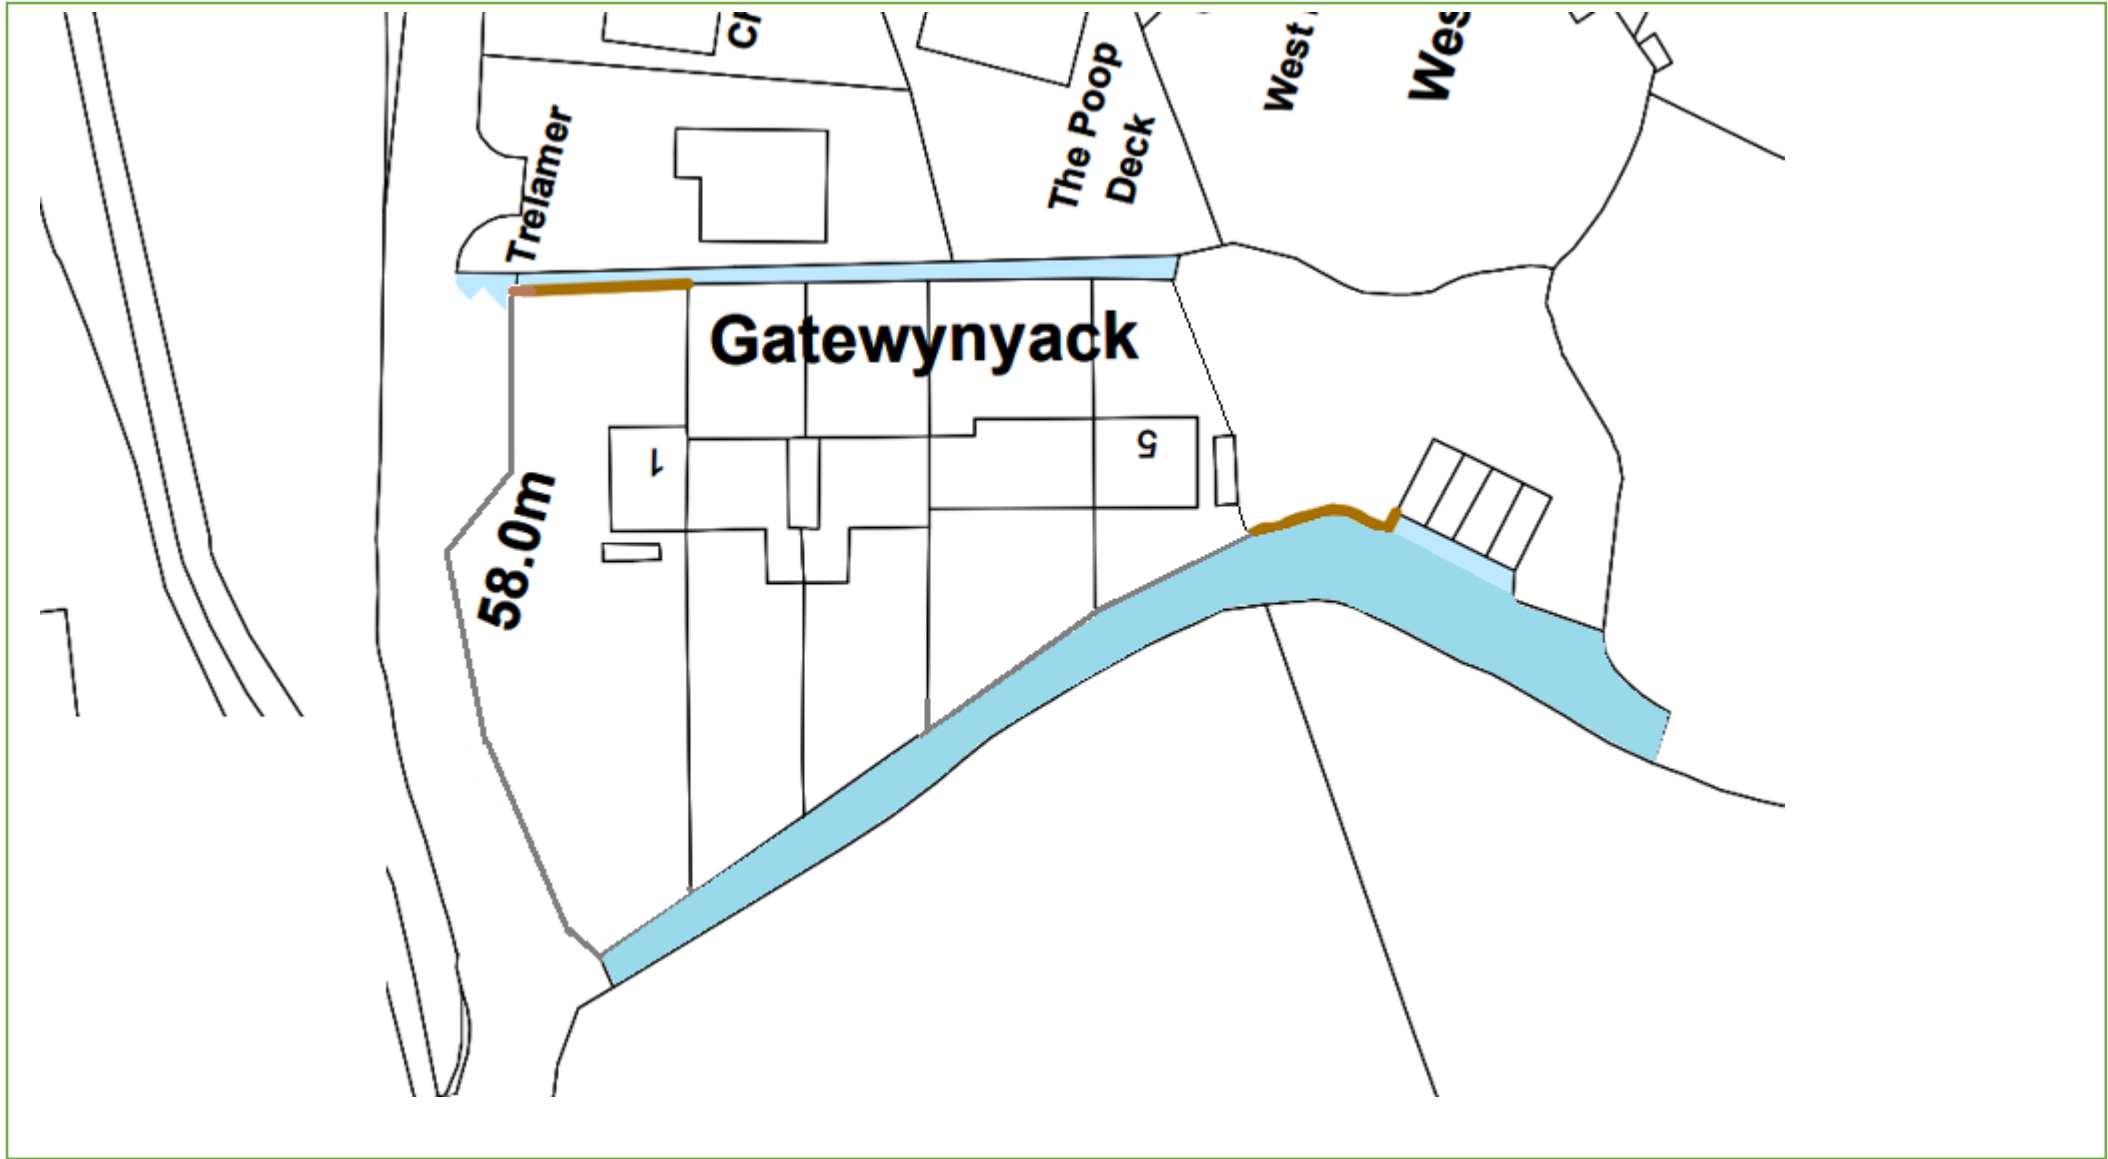

Last Update: 01/06/22 By: IM 

73535 24098

Scale 1:500
10m
40ft

Grounds Maintenance

Map 17 – Gatewynyack Coverack, Lizard Peninsula TR12 6SA

KEY:  Grass Cutting  Weed Control  Hedges  Shrub Beds

Last Update: 14/10/22 By: IM