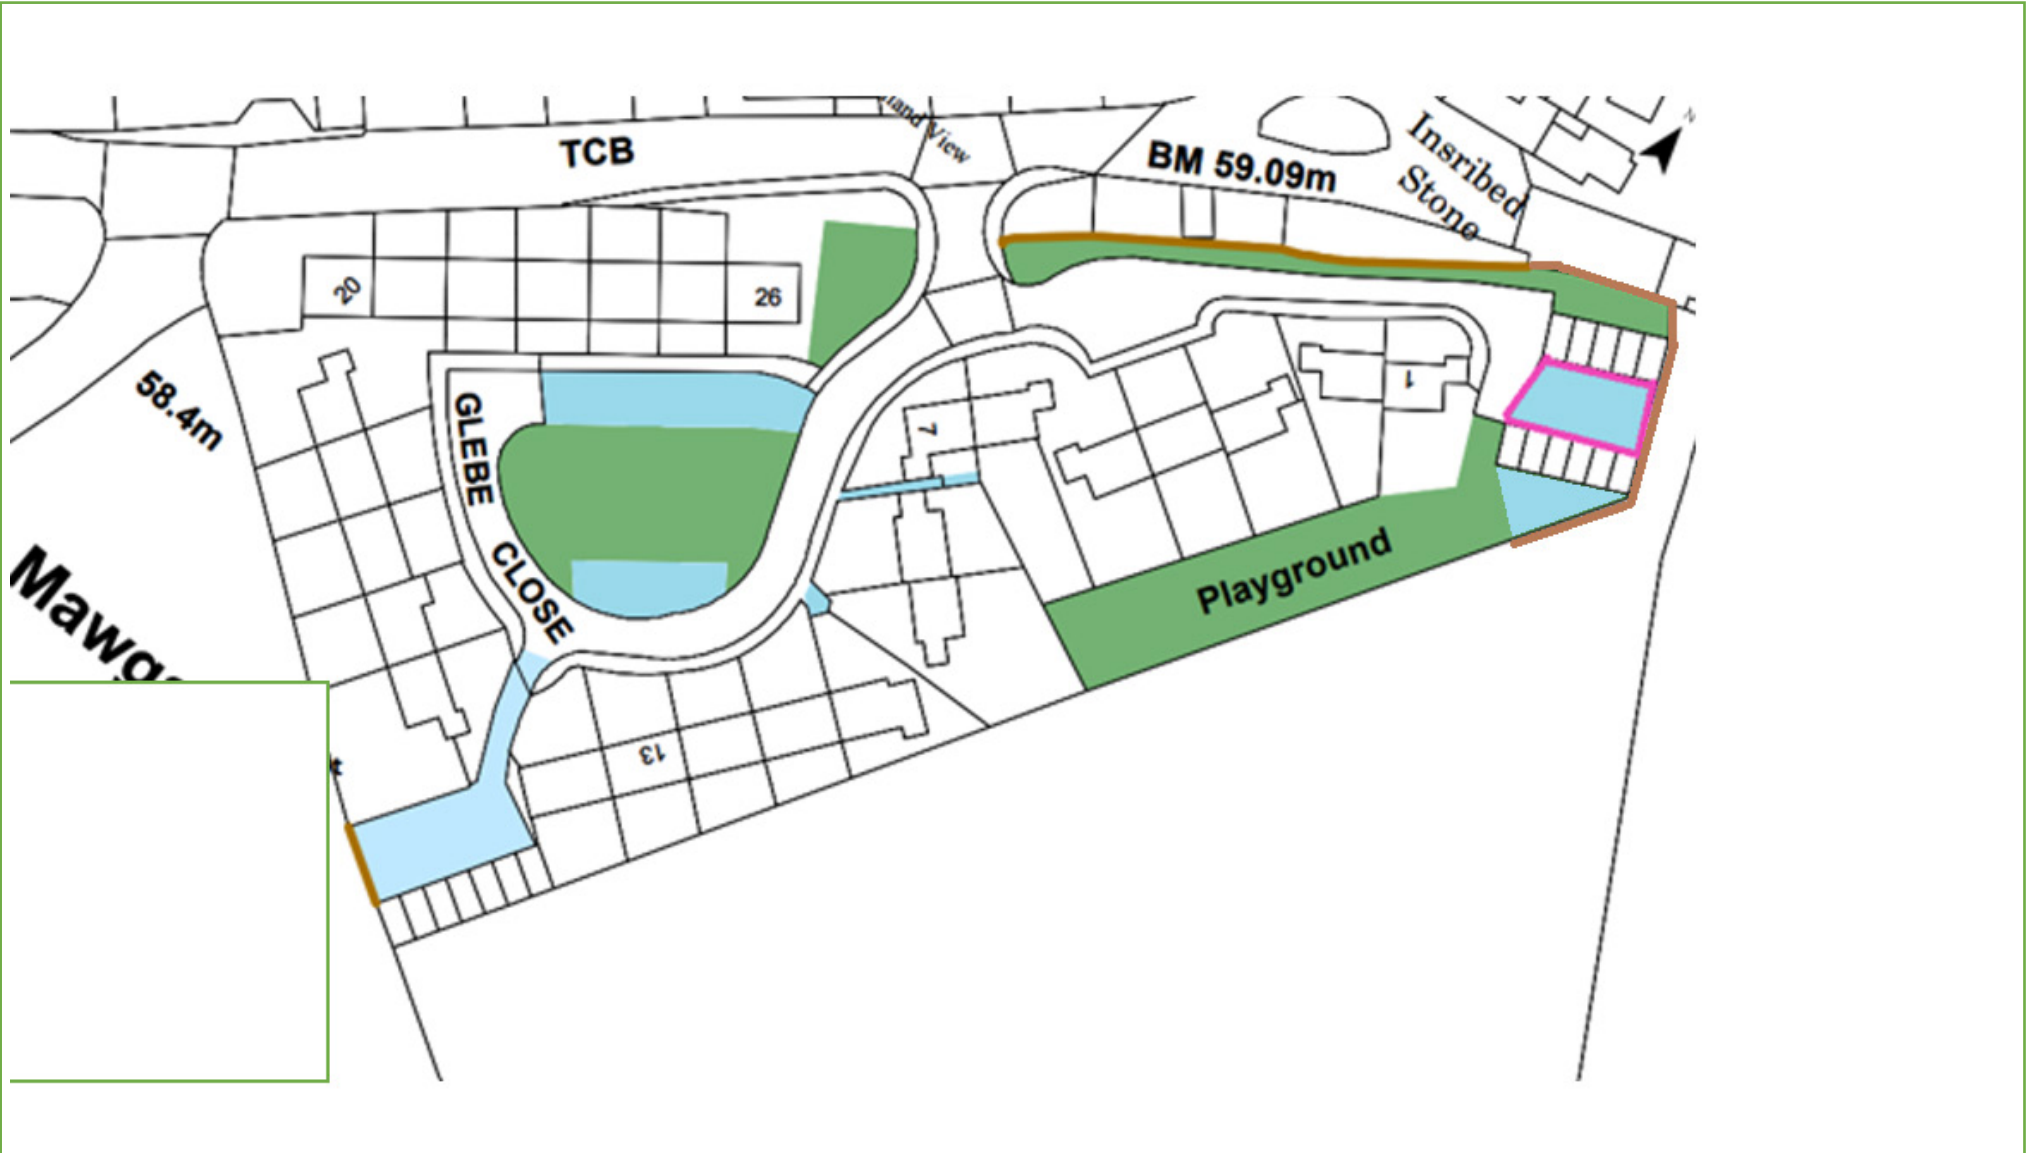

Grounds Maintenance

Map 27 – Glebe Close Mawgan, nr Helston TR12 6AA

KEY: Grass Cutting Weed Control Hedges Shrub Beds Maintained by Coastline not owned Last Update: 30/11/21 By: IM