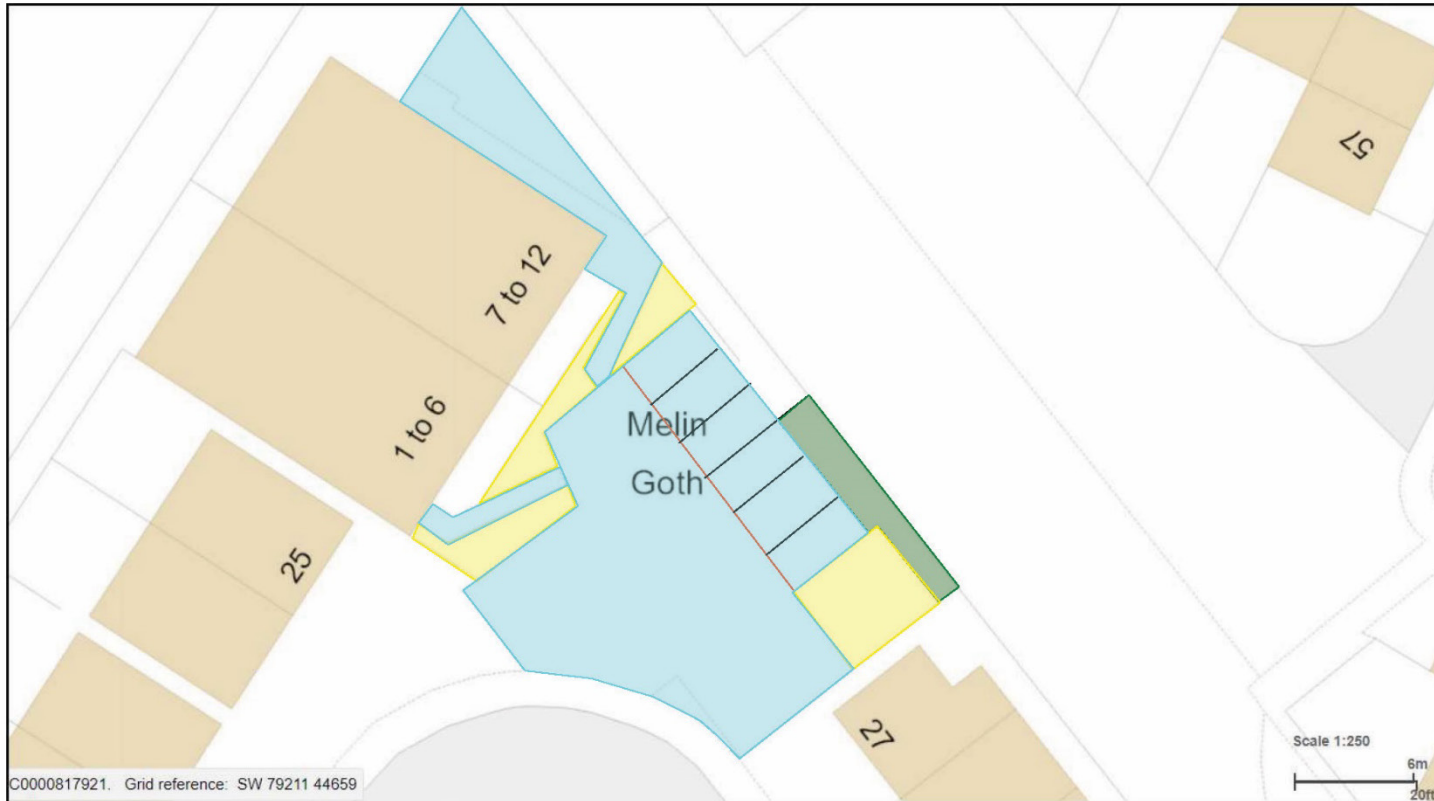

## Map 89 – Hendra Close

Stithians TR3 7AL

KEY:  Grass Cutting  Weed Control  Hedges  Shrub Beds  Wildflower Meadows

Last Update: 29/07/22 By: IM

**Grounds Maintenance  
Map 128**

**Melin Goth, Gloweth, Truro  
TR3 6FJ**

**Key:**  Grass Cutting  Weed Control  Hedges  Shrub Beds  Wildflower Meadow  Eco Corridor  Clear Rain Grills

Grass to be cut up to bay 9 (3rd one down)  
All parking areas to be weed sprayed  
Confirmed by LH&SC 05/12/2024