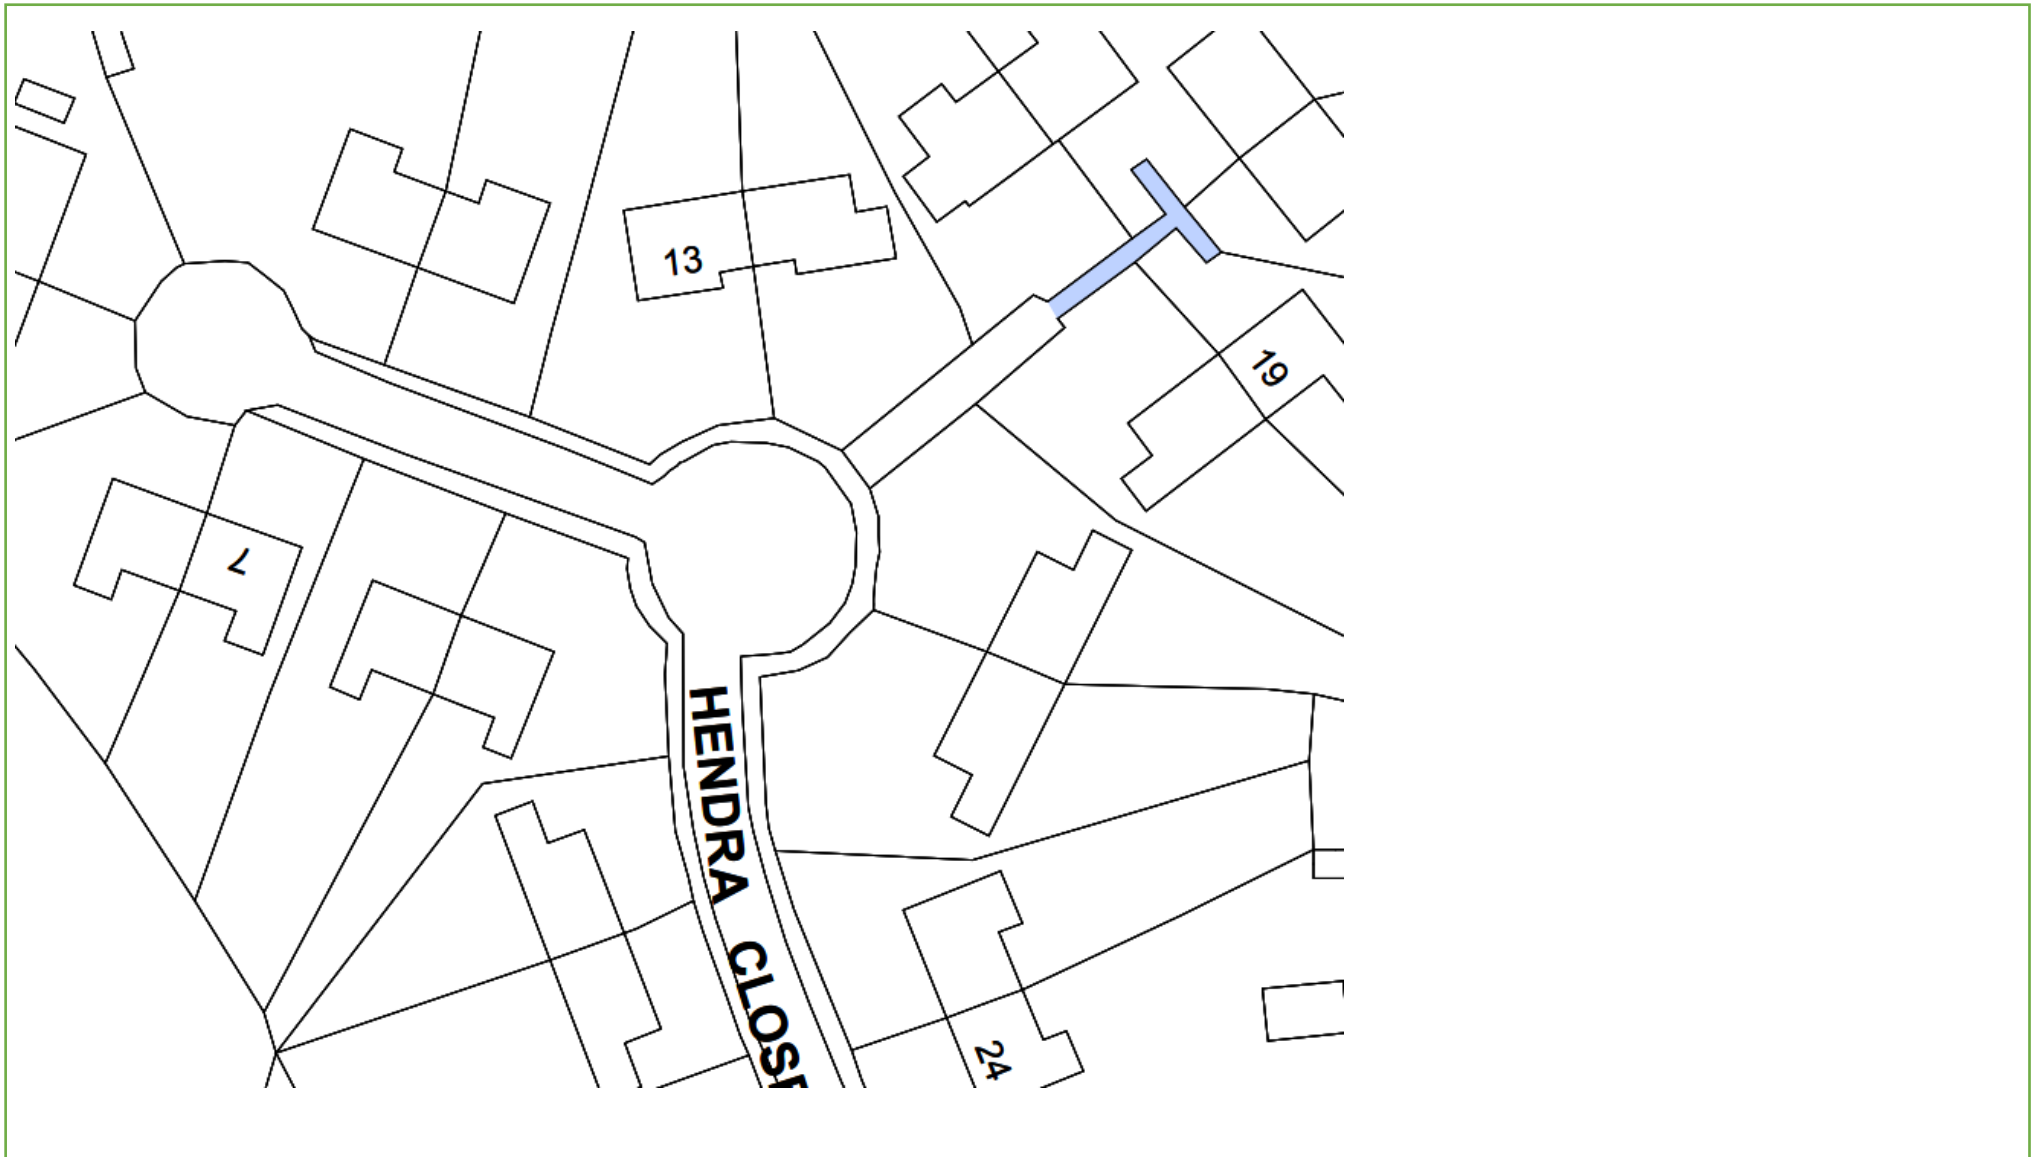

## Map 88 – Collins Parc Stithians TR3 7RB

KEY:  Grass Cutting  Weed Control  Hedges  Shrub Beds

Last Update: 13/01/22 By: IM

## Map 89 – Hendra Close

Stithians TR3 7AL

KEY:  Grass Cutting  Weed Control  Hedges  Shrub Beds  Wildflower Meadows

Last Update: 29/07/22 By: IM

**Grounds Maintenance  
Map 128**

**Melin Goth, Gloweth, Truro  
TR3 6FJ**