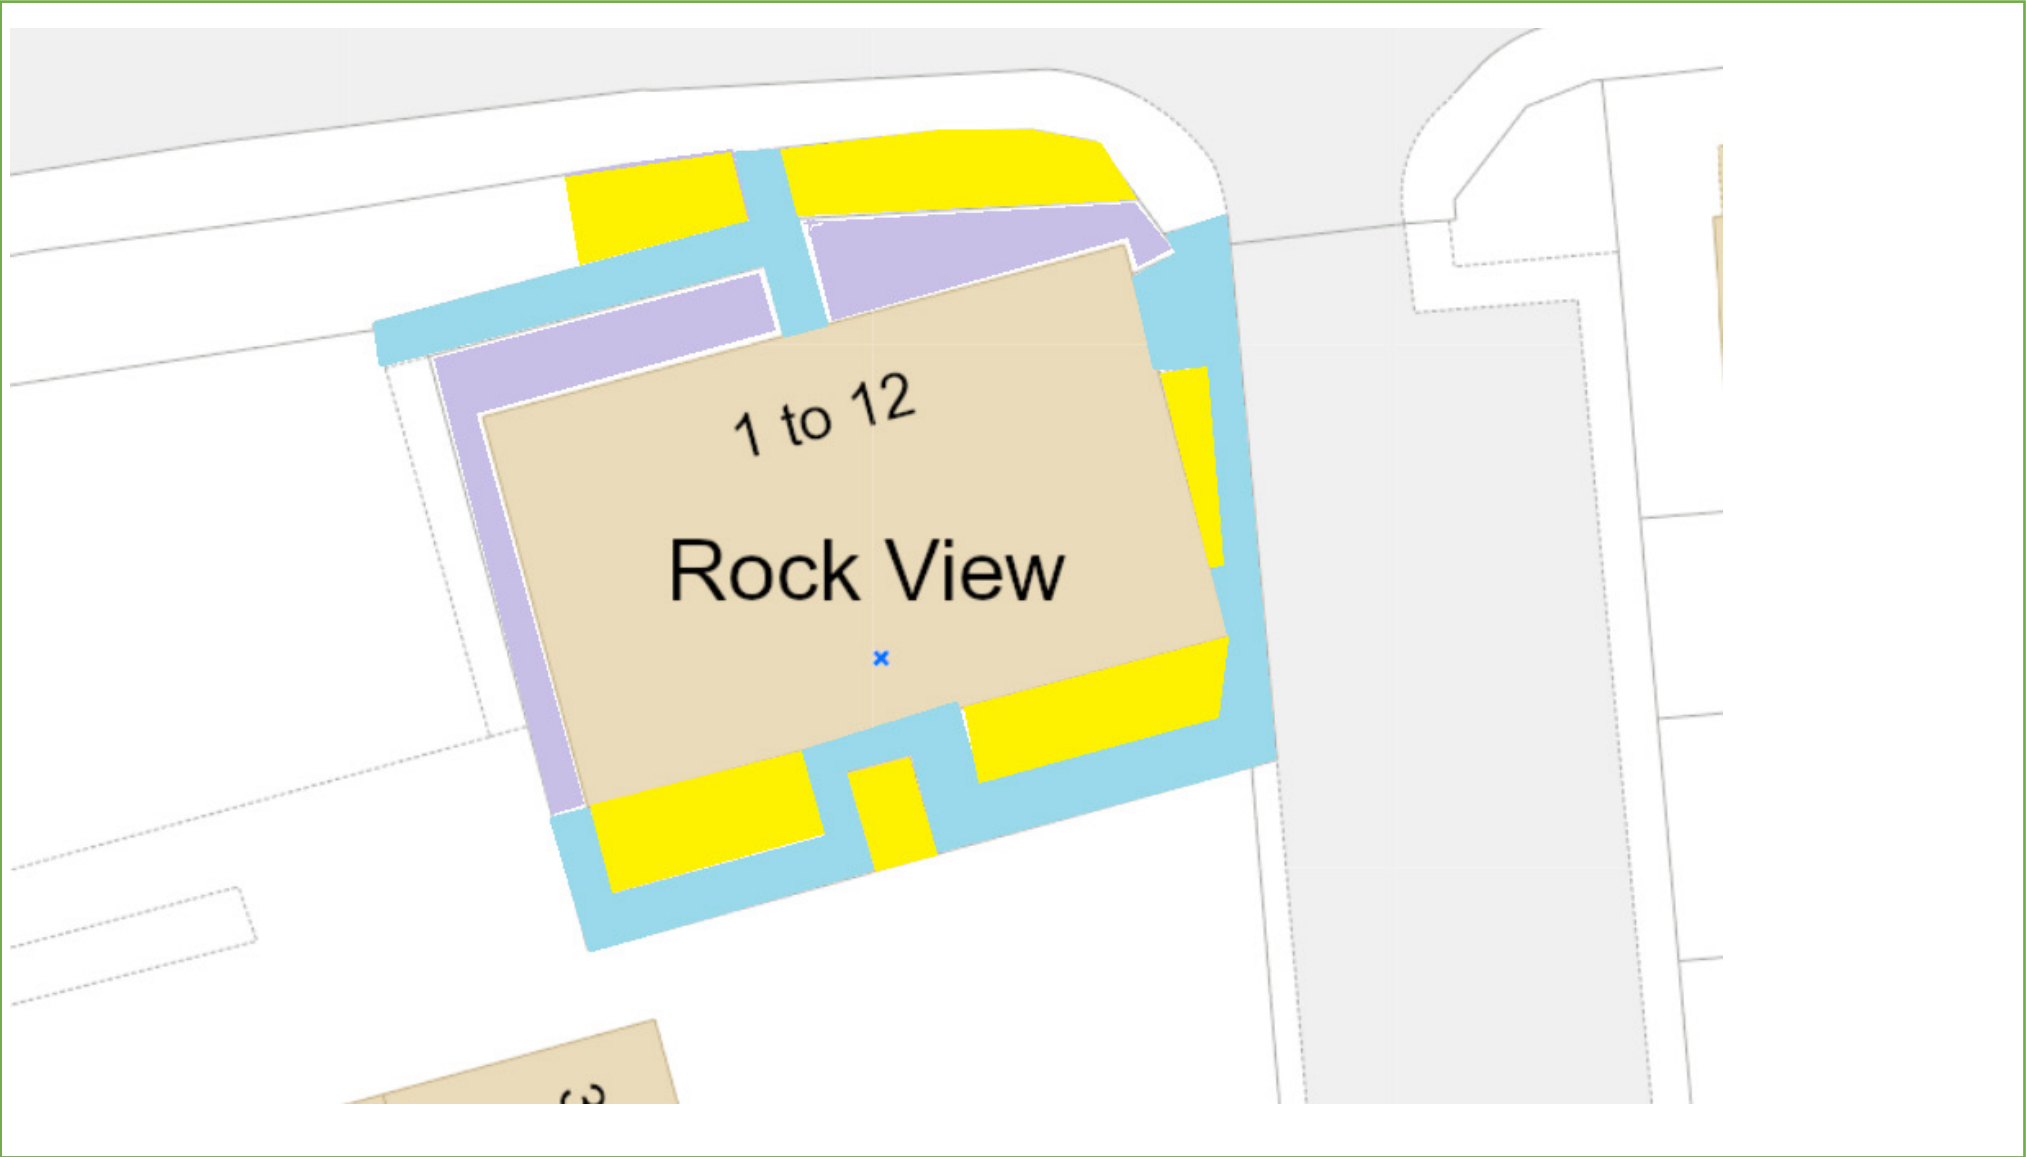

Grounds Maintenance

Map 113 – Rock View Sarah's Lane, Padstow PL28 8FN

KEY:  Grass Cutting  Weed Control  Hedges  Shrub Beds  Gravel bed

Last Update: 23/09/22 By: IM

Grounds Maintenance

Map 134 – Soldon Close Padstow PL28 8FS

KEY:  Grass Cutting  Weed Control  Hedges  Shrub Beds

Last Update: 23/09/22 By: IM