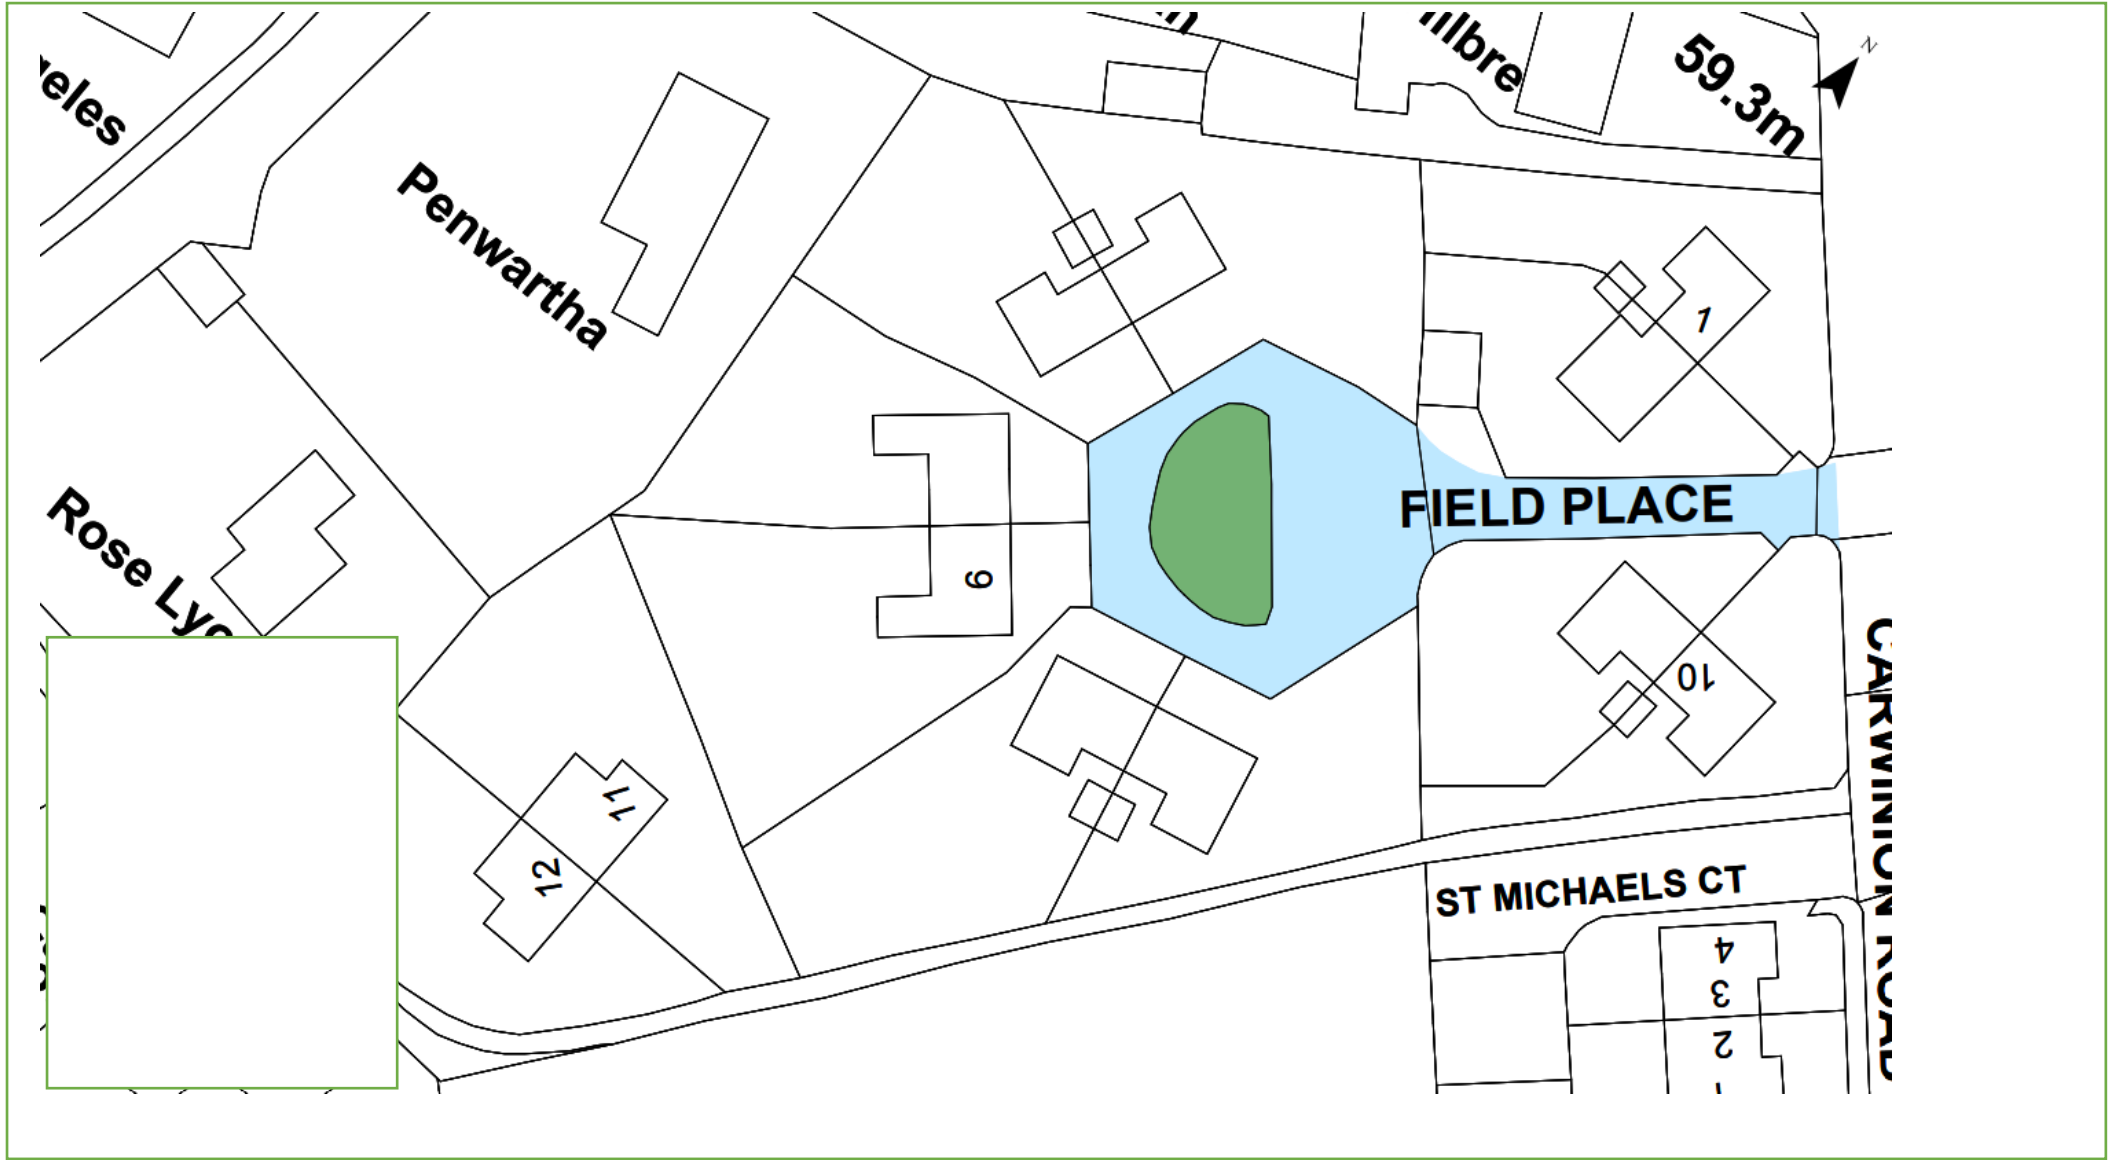

Grounds Maintenance

Map 147 – Azenor Avenue Castle View & Poolfield Way Falmouth TR11 4FT

KEY:  Grass Cutting  Weed Control  Hedges  Shrub Beds

Last Update: 02/08/22 By: IM 

Grounds Maintenance

Map 29 – Field Place Mawnan Smith, Falmouth TR11 5JE

KEY:  Grass Cutting  Weed Control  Hedges  Shrub Beds

Last Update:23/09/22 By: IM

Grounds Maintenance

Map 10 - Merry Mitt Meadow, Budock Water, TR11 5DW

Grounds Maintenance

Map 11 – Nangitha Terrace Budock Water, Falmouth TR11 5DQ

Map 31 – Roseannon Mawnan Smith TR11 5JQ

KEY:  Grass Cutting  Weed Control  Hedges  Shrub Beds

Last Update: 29/11/21 By: IM

Grounds Maintenance

Map 148 – Shore View Swanpool, Falmouth TR11 5JJ

KEY:  Grass Cutting  Weed Control  Hedges  Shrub Beds

KEY:  Grass Cutting  Weed Control  Hedges  Shrub Beds  Wildflower Area

Last Update: 30/03/22 By: IM

Grounds Maintenance

Map 30 – Trevanion Court Mawnan Smith TR11 5JF

KEY:  Grass Cutting  Weed Control  Hedges  Shrub Beds  Trees