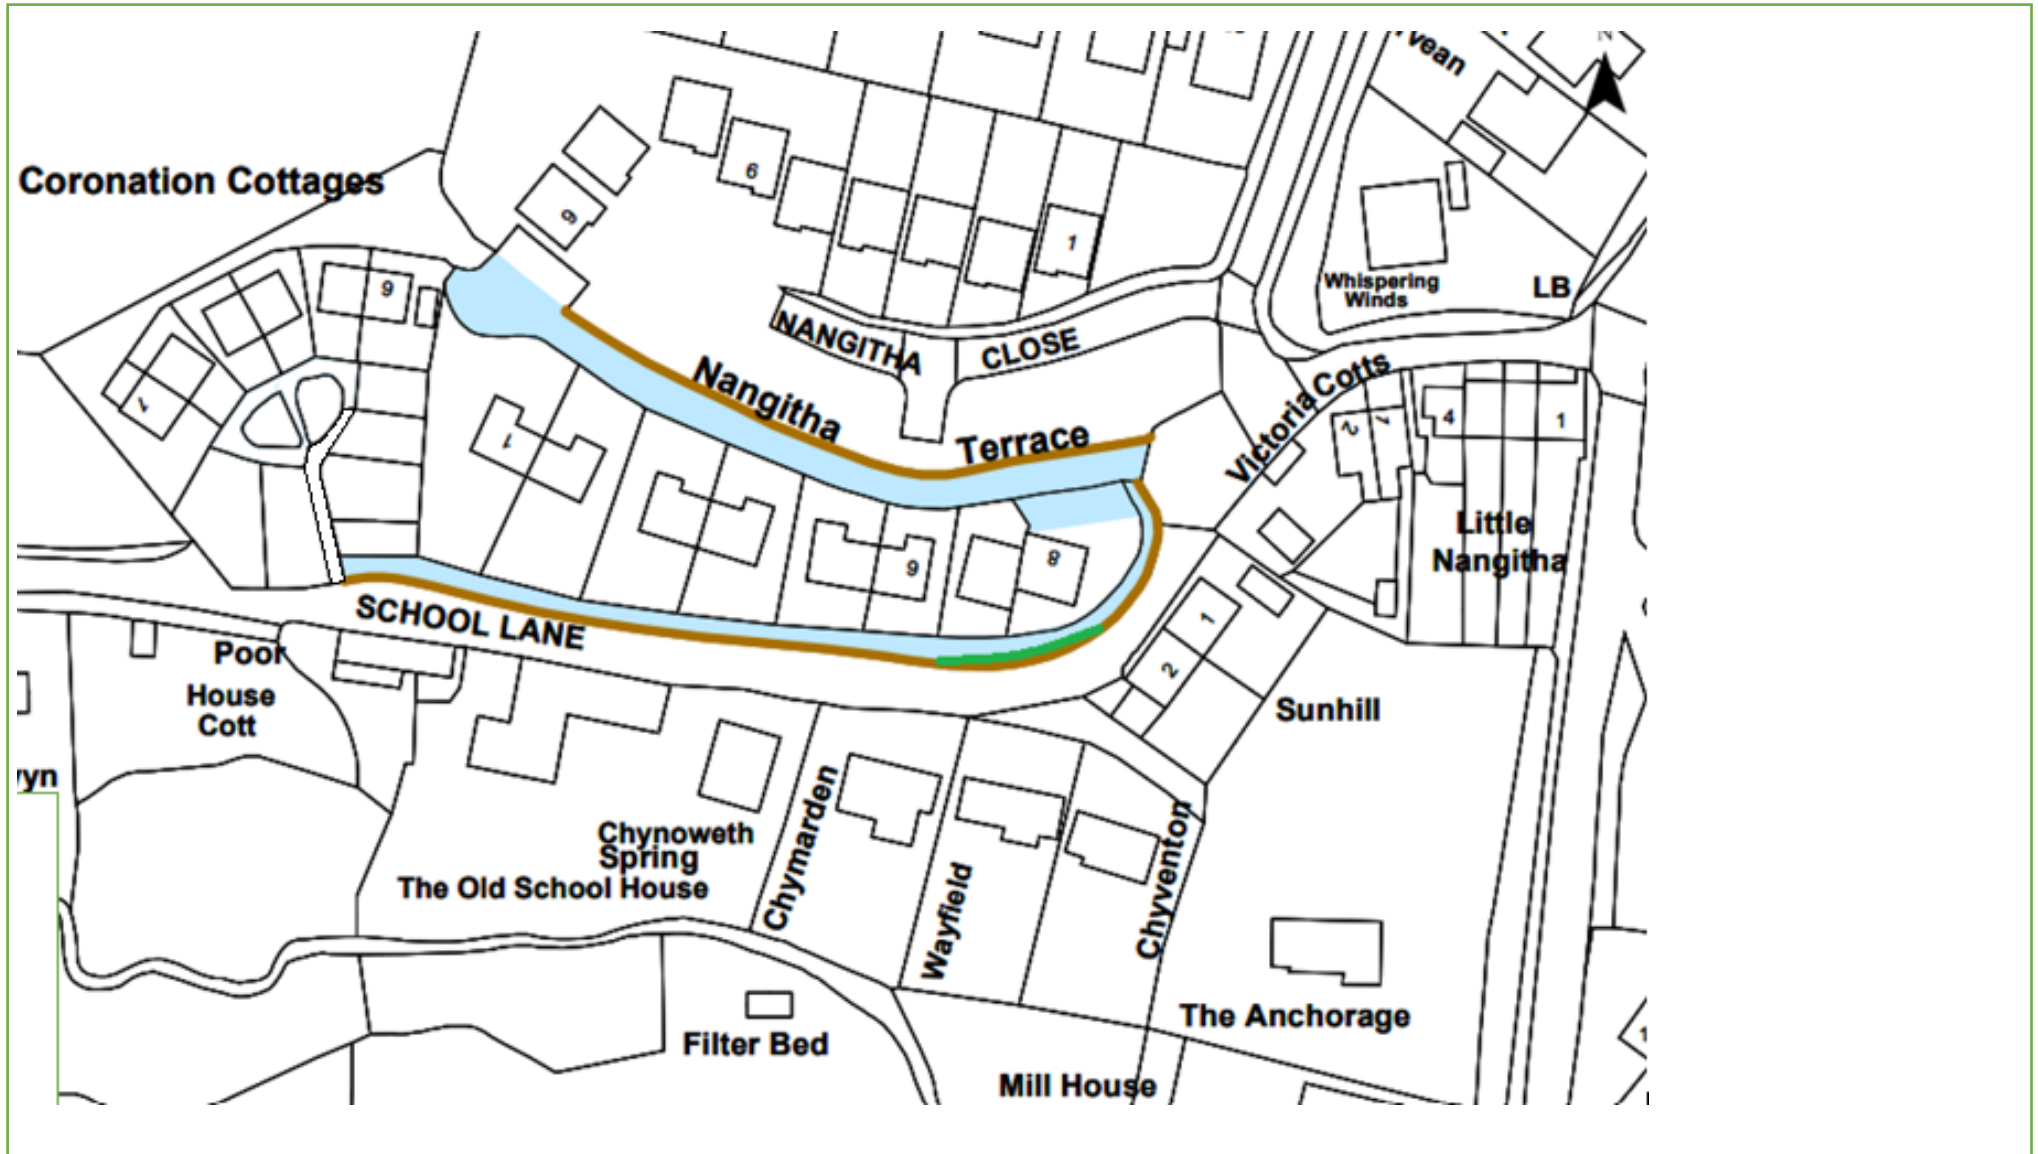

KEY:  Grass Cutting  Weed Control  Hedges  Shrub Beds

Last Update:23/09/22 By: IM

Grounds Maintenance

Map 10 - Merry Mitt Meadow, Budock Water, TR11 5DW

Grounds Maintenance

Map 11 – Nangitha Terrace Budock Water, Falmouth TR11 5DQ

KEY:  Grass Cutting  Weed Control  Hedges

Last Update: 21/11/22 By: IM

Grounds Maintenance

Map 32 – Parc an Manns Mawnan Smith TR11 5EU

KEY:  Grass Cutting  Weed Control  Hedges  Shrub Beds

Last Update: 29/11/21 By: IM

Map 31 – Roseannon Mawnan Smith TR11 5JQ

KEY:  Grass Cutting  Weed Control  Hedges  Shrub Beds

Last Update: 29/11/21 By: IM

Grounds Maintenance

Map 148 – Shore View Swanpool, Falmouth TR11 5JJ

KEY:  Grass Cutting  Weed Control  Hedges  Shrub Beds