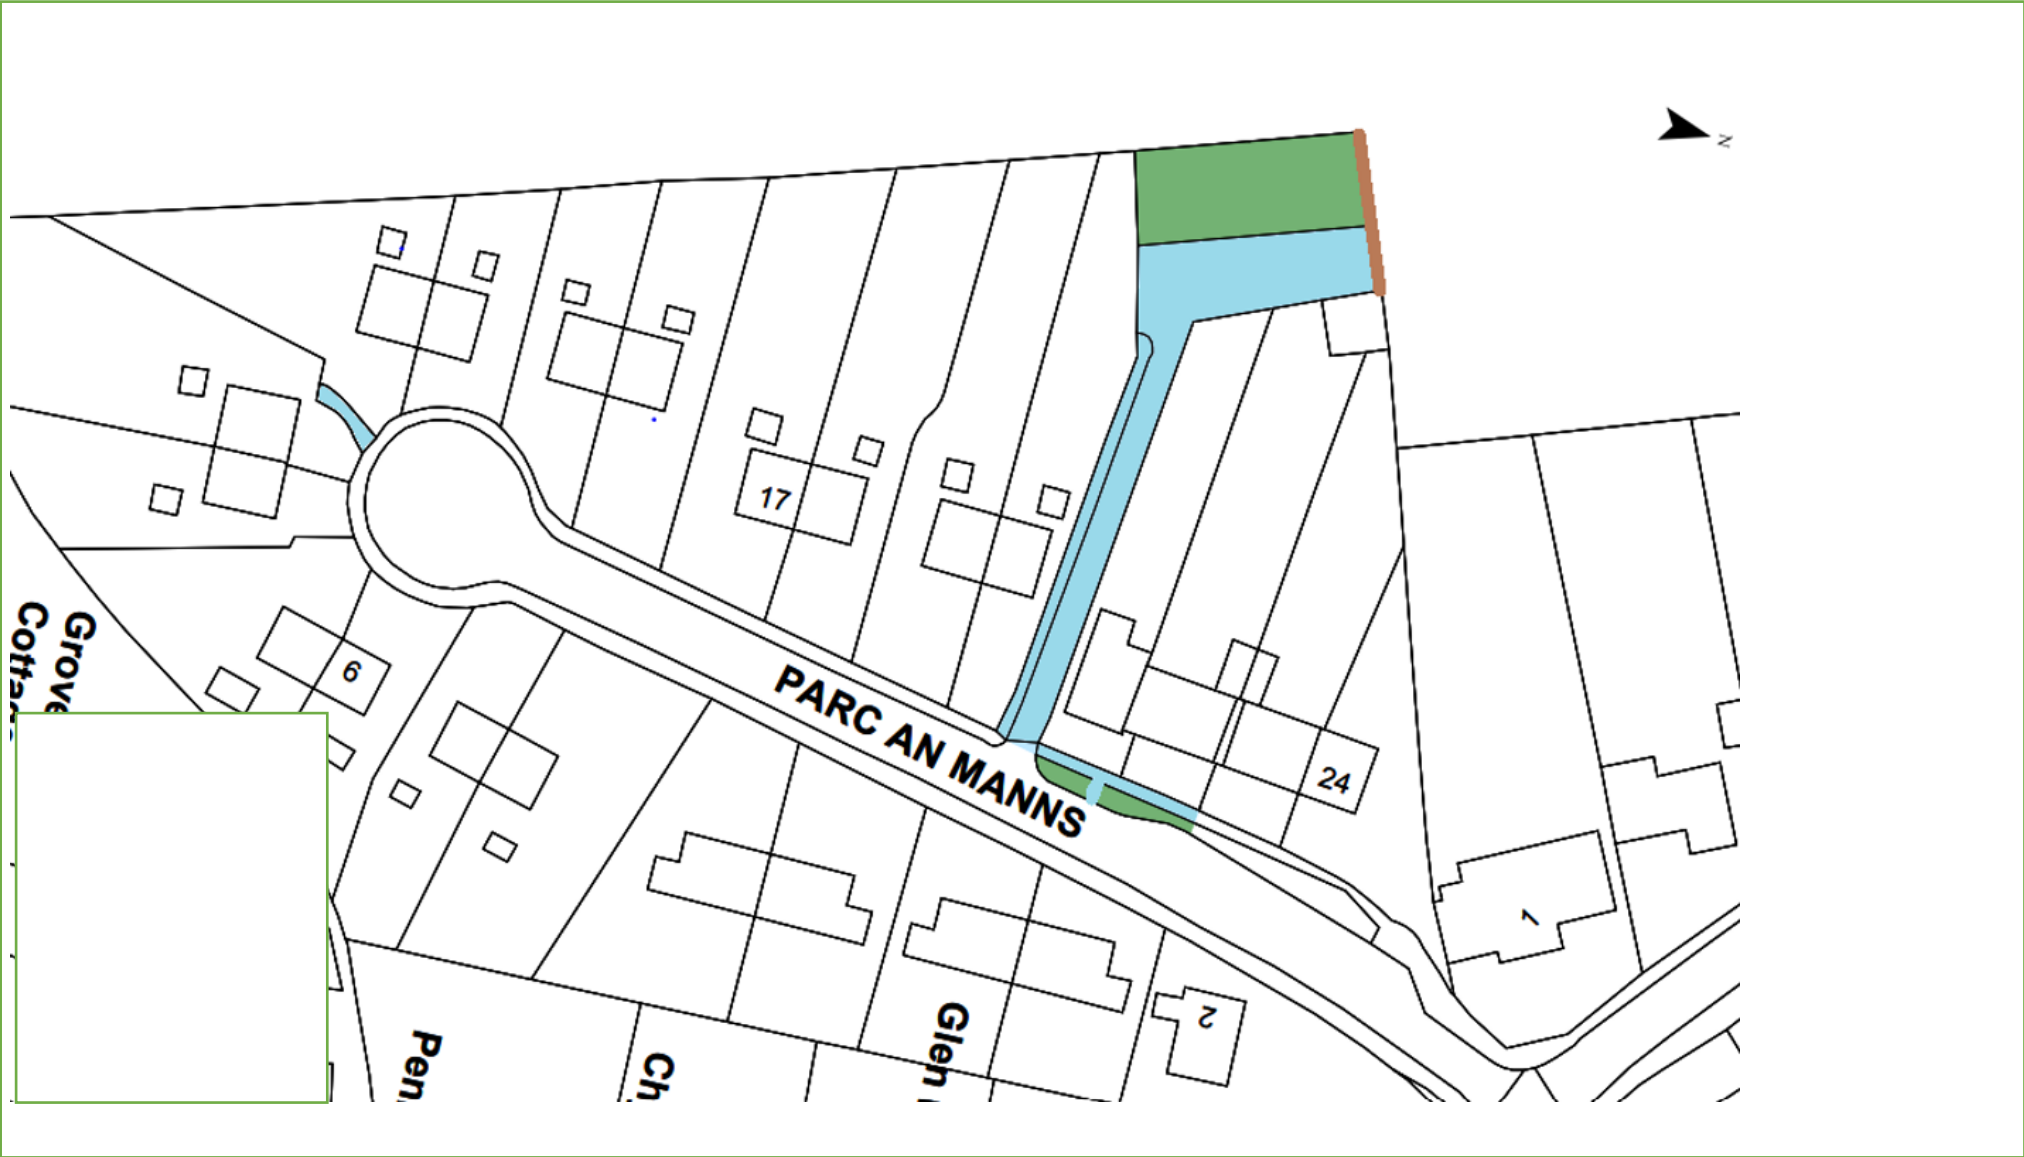

KEY:  Grass Cutting  Weed Control  Hedges  Shrub Beds

Last Update:23/09/22 By: IM

Grounds Maintenance

Map 10 - Merry Mitt Meadow, Budock Water, TR11 5DW

Grounds Maintenance

Map 11 – Nangitha Terrace Budock Water, Falmouth TR11 5DQ

KEY:  Grass Cutting  Weed Control  Hedges

Last Update: 21/11/22 By: IM

Grounds Maintenance

Map 32 – Parc an Manns Mawnan Smith TR11 5EU

KEY:  Grass Cutting  Weed Control  Hedges  Shrub Beds

Last Update: 29/11/21 By: IM

Map 31 – Roseannon Mawnan Smith TR11 5JQ

KEY:  Grass Cutting  Weed Control  Hedges  Shrub Beds

Last Update: 29/11/21 By: IM

Grounds Maintenance

Map 148 – Shore View Swanpool, Falmouth TR11 5JJ

KEY:  Grass Cutting  Weed Control  Hedges  Shrub Beds

Last Update: 30/08/22 By: IM

Grounds Maintenance

Map 12 – Stephney Close Budock Water, Falmouth TR11 5EQ

KEY:  Grass Cutting  Weed Control  Hedges  Shrub Beds

Last Update: 22/11/22 By: IM

Grounds Maintenance