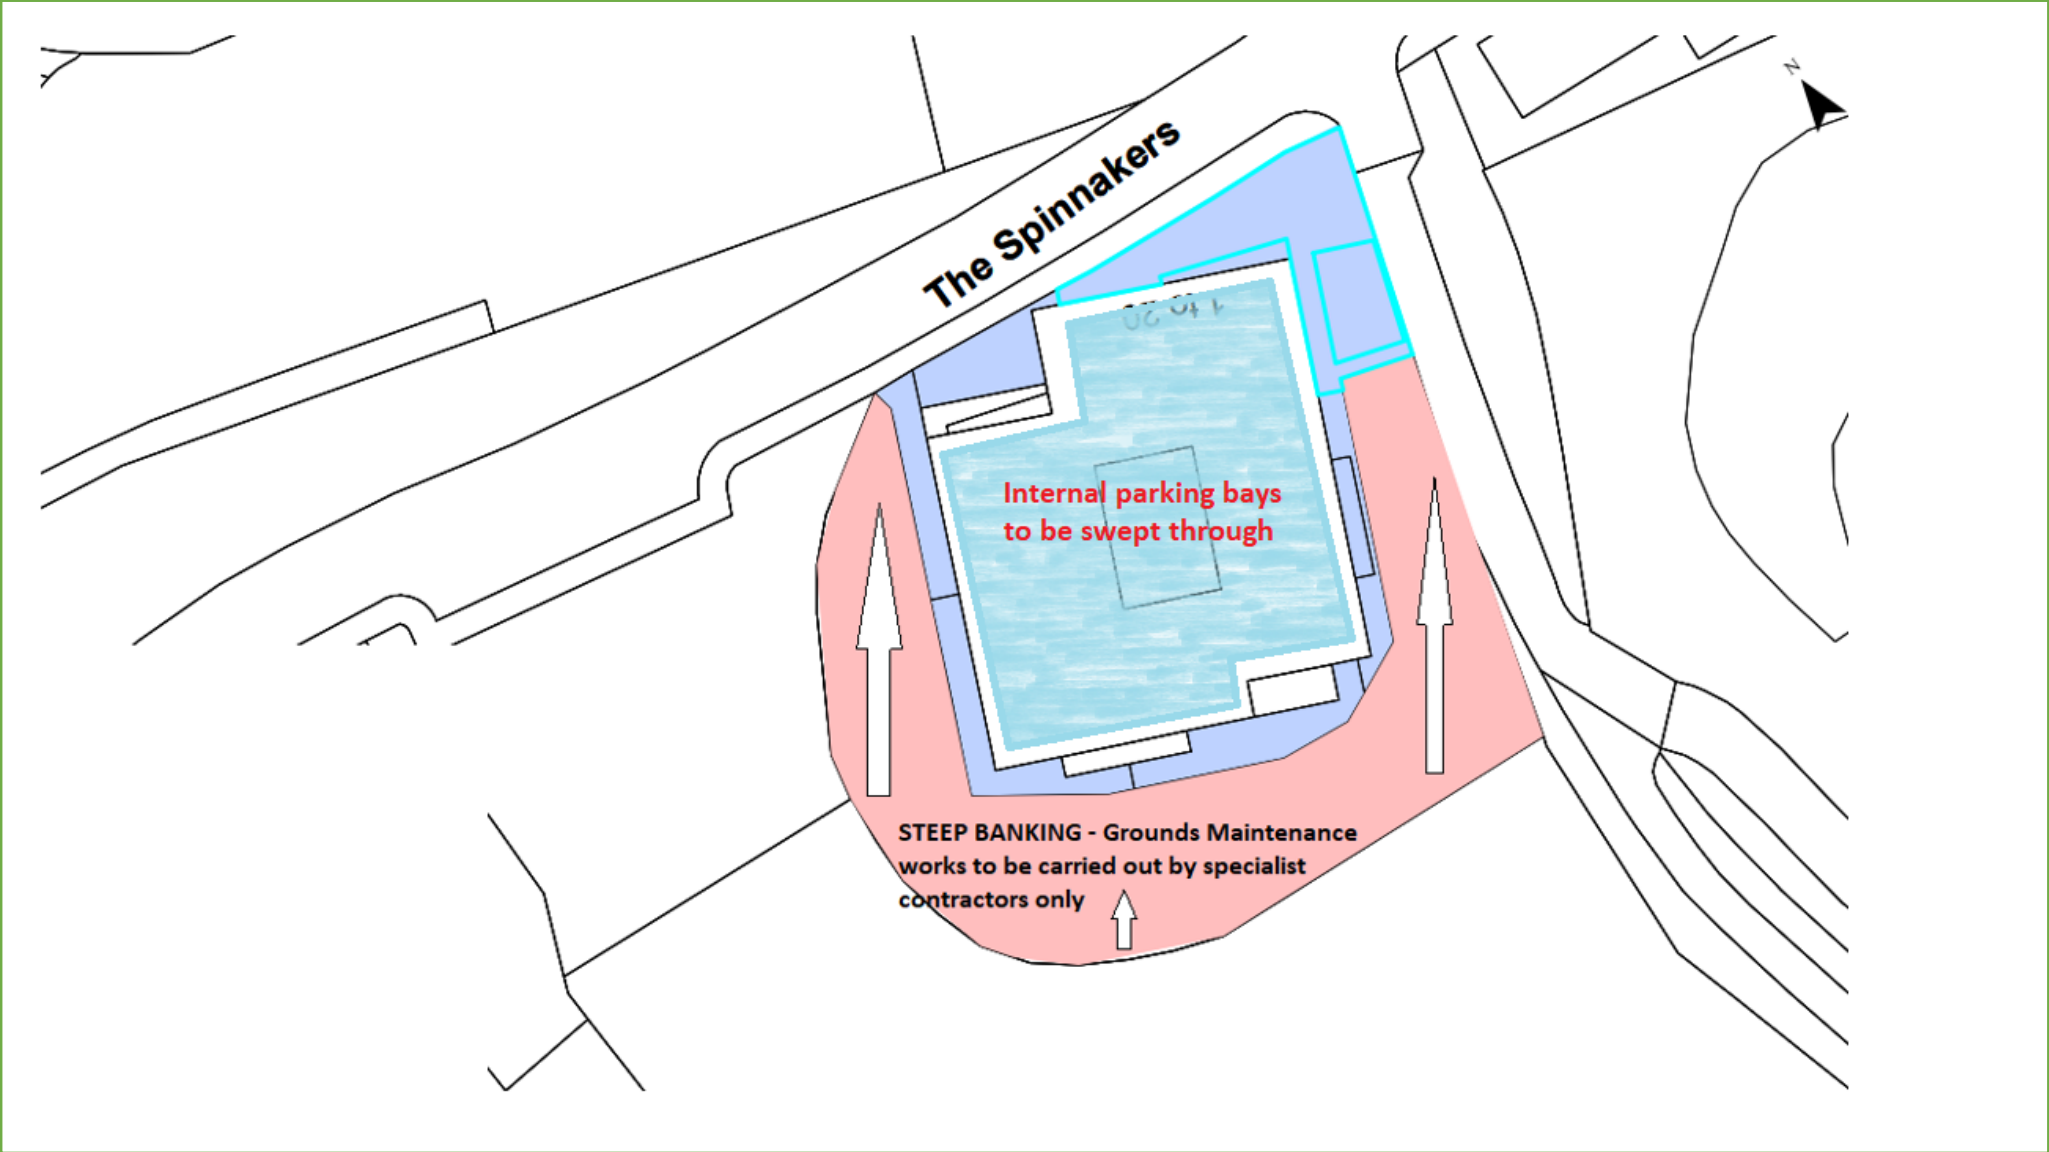

Map 31 – Roseannon Mawnan Smith TR11 5JQ

KEY:  Grass Cutting  Weed Control  Hedges  Shrub Beds

Last Update: 29/11/21 By: IM

Grounds Maintenance

Map 148 – Shore View Swanpool, Falmouth TR11 5JJ

KEY:  Grass Cutting  Weed Control  Hedges  Shrub Beds

Last Update: 30/08/22 By: IM

Grounds Maintenance

Map 12 – Stephney Close Budock Water, Falmouth TR11 5EQ

KEY:  Grass Cutting  Weed Control  Hedges  Shrub Beds

Last Update: 22/11/22 By: IM

Grounds Maintenance

Map 104 – The Spinnakers Hillside Road, Falmouth TR11 4GZ

KEY:  Grass Cutting  Weed Control  Hedges  Shrub Beds  HAZARD;Steep Slope

Last Update: 16/06/22 By: IM

Grounds Maintenance

Map 130 – Trebarvah Court Constantine TR11 5FX

KEY:  Grass Cutting  Weed Control  Hedges  Shrub Beds  Wildflower Area

Last Update: 30/03/22 By: IM

Grounds Maintenance

Map 30 – Trevanion Court Mawnan Smith TR11 5JF

KEY:  Grass Cutting  Weed Control  Hedges  Shrub Beds  Trees