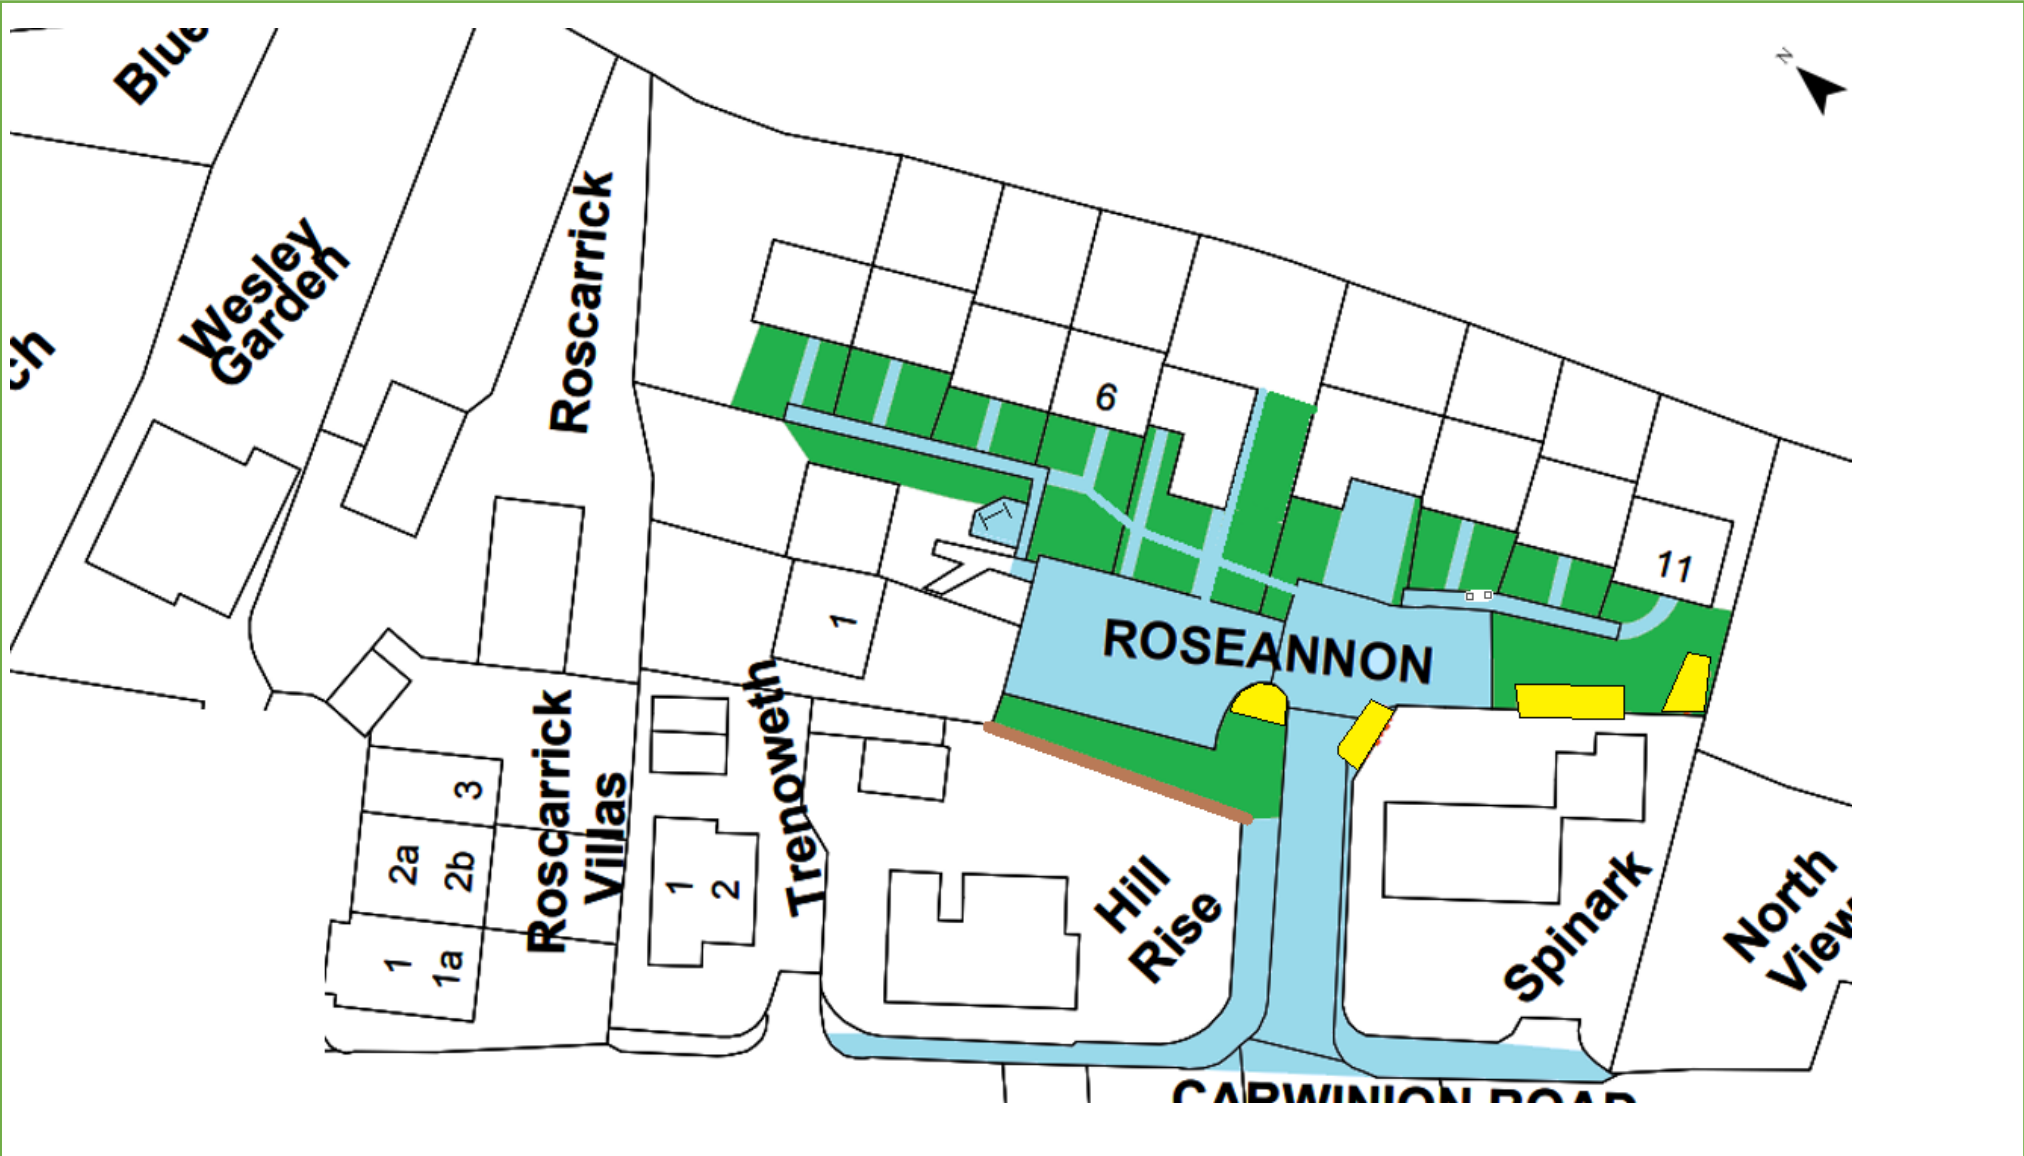

Map 31 – Roseannon Mawnan Smith TR11 5JQ

KEY:  Grass Cutting  Weed Control  Hedges  Shrub Beds

Last Update: 29/11/21 By: IM

Grounds Maintenance

Map 148 – Shore View Swanpool, Falmouth TR11 5JJ

KEY:  Grass Cutting  Weed Control  Hedges  Shrub Beds

Last Update: 30/08/22 By: IM

Grounds Maintenance

Map 12 – Stephney Close Budock Water, Falmouth TR11 5EQ

KEY:  Grass Cutting  Weed Control  Hedges  Shrub Beds

Last Update: 22/11/22 By: IM

Grounds Maintenance