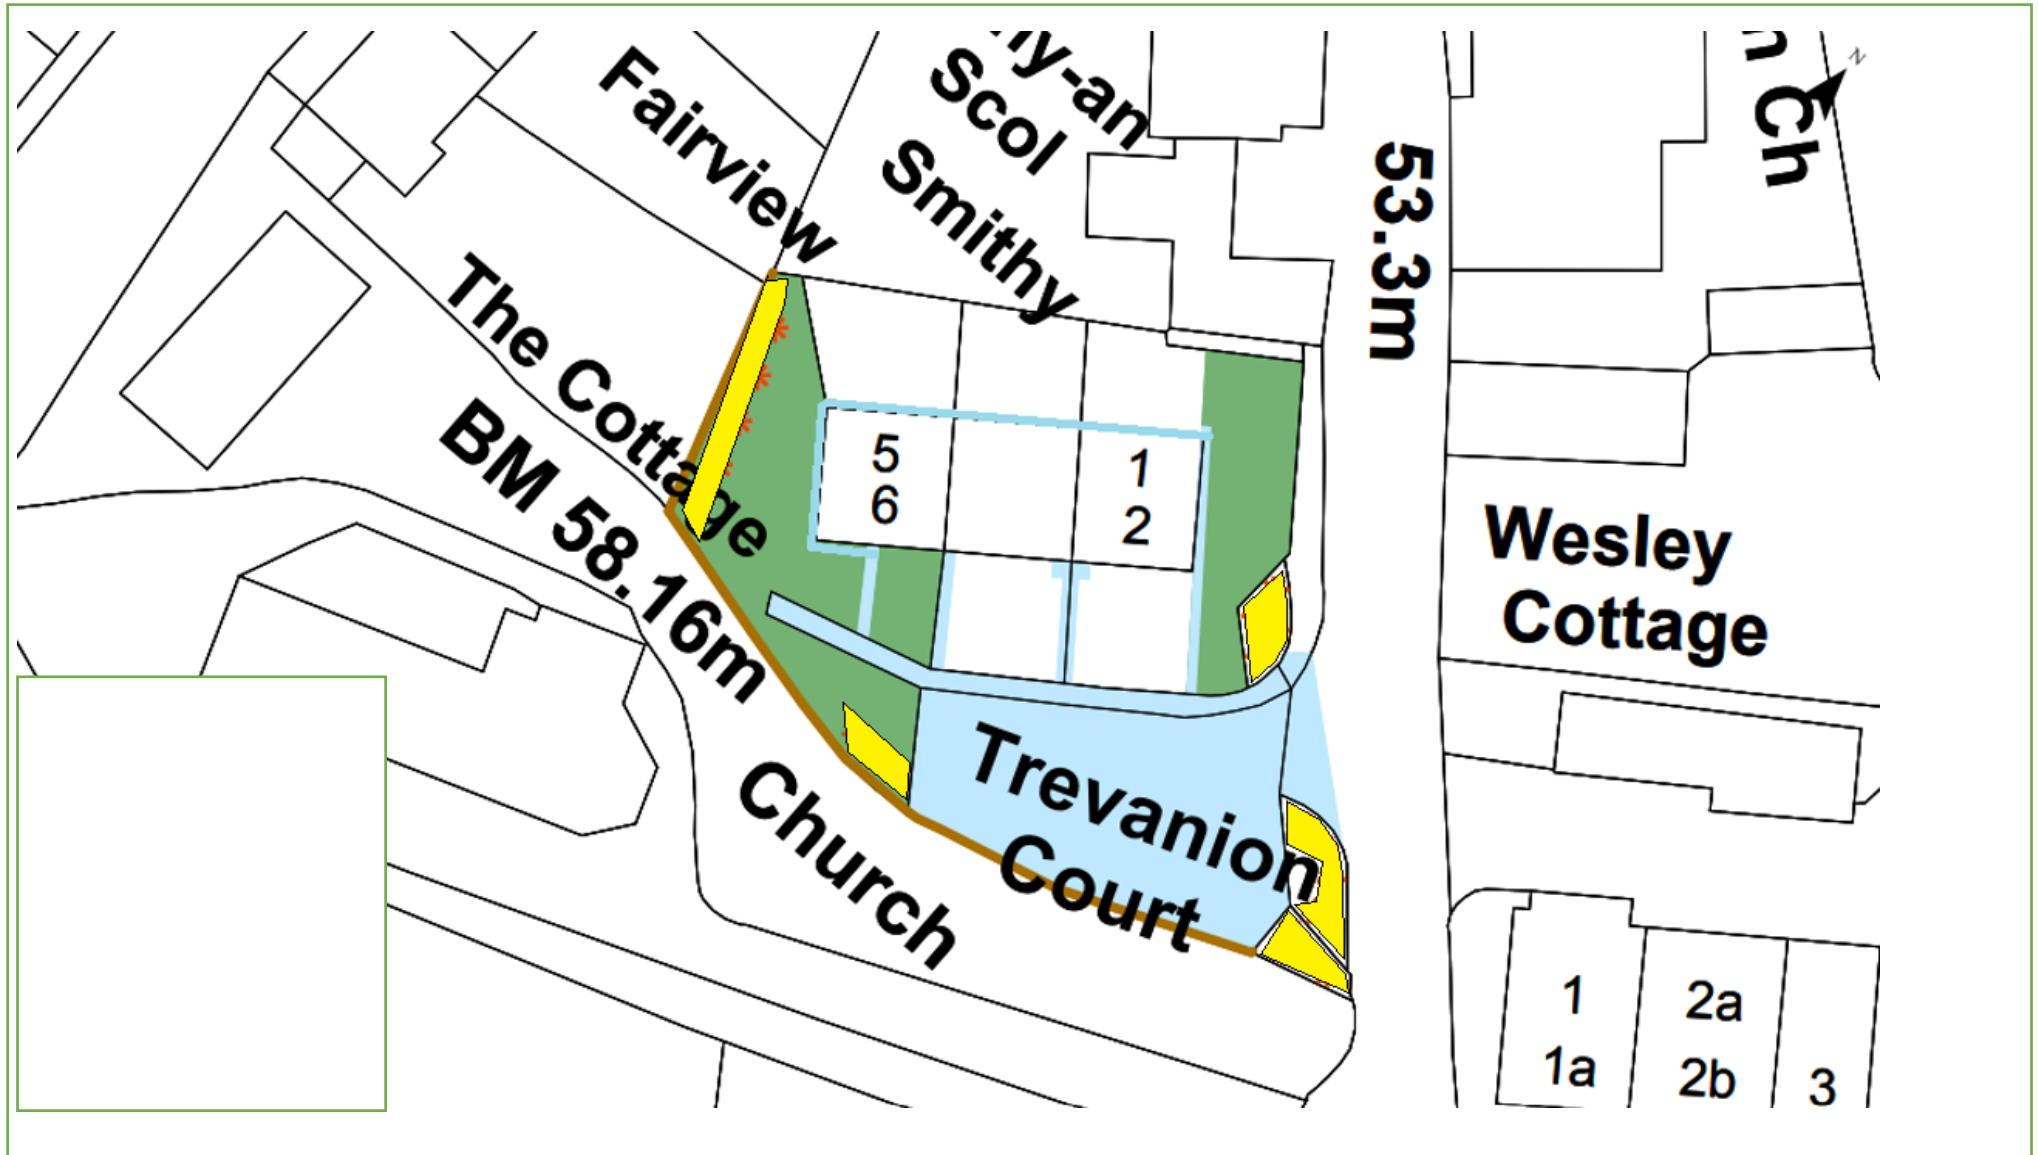

Map 104 – The Spinnakers Hillside Road, Falmouth TR11 4GZ

KEY:  Grass Cutting  Weed Control  Hedges  Shrub Beds  HAZARD;Steep Slope

Last Update: 16/06/22 By: IM

Grounds Maintenance

Map 130 – Trebarvah Court Constantine TR11 5FX

KEY:  Grass Cutting  Weed Control  Hedges  Shrub Beds  Wildflower Area

Last Update: 30/03/22 By: IM

Grounds Maintenance

Map 30 – Trevanion Court Mawnan Smith TR11 5JF

KEY:  Grass Cutting  Weed Control  Hedges  Shrub Beds  Trees

Last Update: 29/11/21 By: IM

Grounds Maintenance

Map 16 – Wheal Vyvyan & Glebe Terrace Constantine, Falmouth TR11 5AF

KEY:  Grass Cutting  Weed Control  Hedges

Last Update: 19/11/21 By: IM