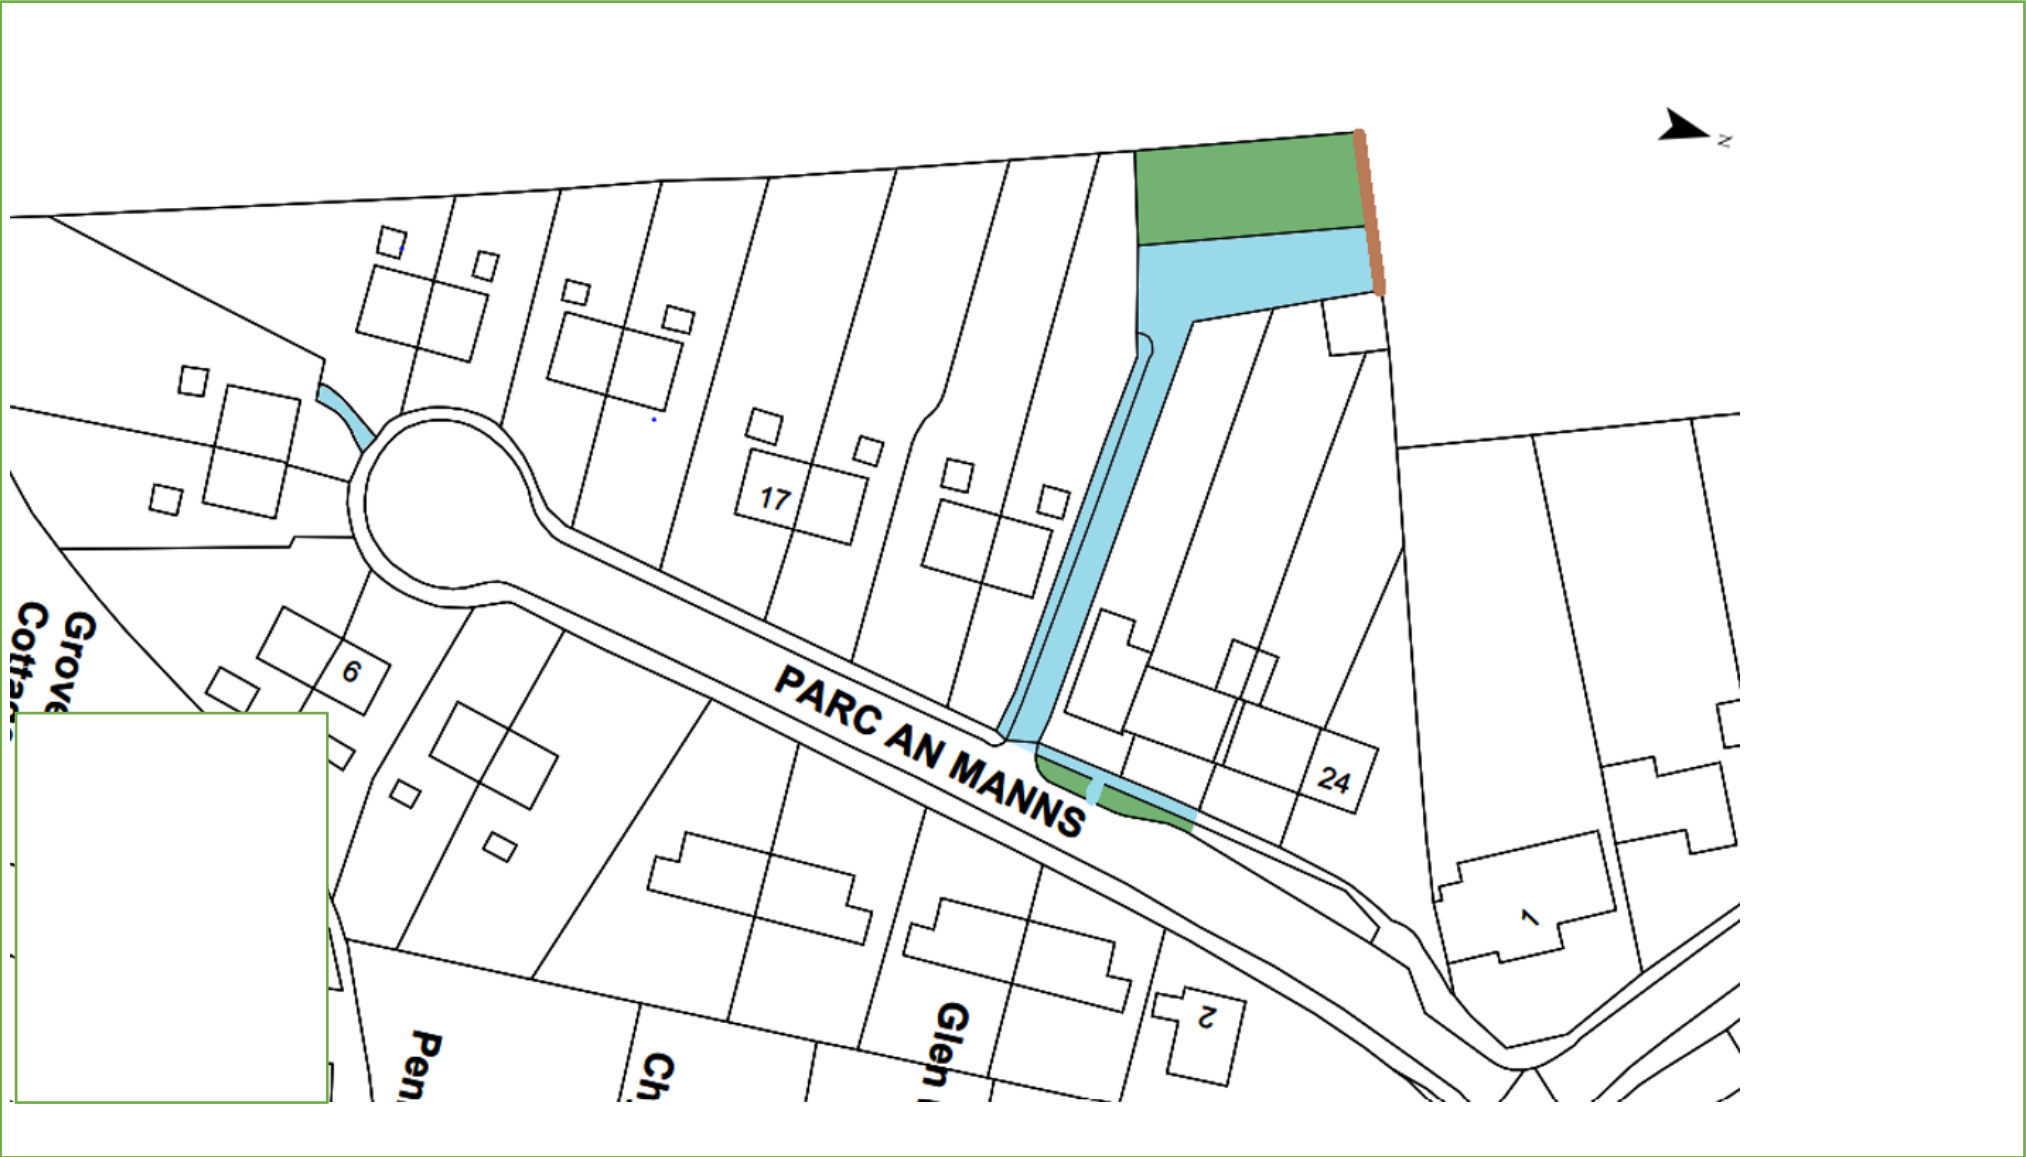

Map 10 – Merry Mit Meadow Budock Water, Falmouth TR11 5DW

KEY:  Weed Control  Hedges  Shrub Beds

Last Update: 19/11/21 By: IM

Grounds Maintenance

Map 11 – Nangitha Terrace Budock Water, Falmouth TR11 5DQ

KEY:  Grass Cutting  Weed Control  Hedges

Last Update: 21/11/22 By: IM

Grounds Maintenance

Map 32 – Parc an Manns Mawnan Smith TR11 5EU

KEY:  Grass Cutting  Weed Control  Hedges  Shrub Beds

Last Update: 29/11/21 By: IM

Grounds Maintenance

Map 15 – Penbothidno (& Penwartha Court) Constantine, Falmouth TR11 5AT

KEY: Grass Cutting Weed Control Hedges Shrub Beds Wildflower Meadows

Last Update: 30/11/22 By: IM

Grounds Maintenance

Map 31 – Roseannon Mawnan Smith TR11 5JQ

KEY:  Grass Cutting  Weed Control  Hedges  Shrub Beds

Last Update: 29/11/21 By: IM

Grounds Maintenance

Map 148 – Shore View Swanpool, Falmouth TR11 5JJ

KEY:  Grass Cutting  Weed Control  Hedges  Shrub Beds

Last Update: 30/08/22 By: IM

Grounds Maintenance

Map 12 – Stephney Close Budock Water, Falmouth TR11 5EQ