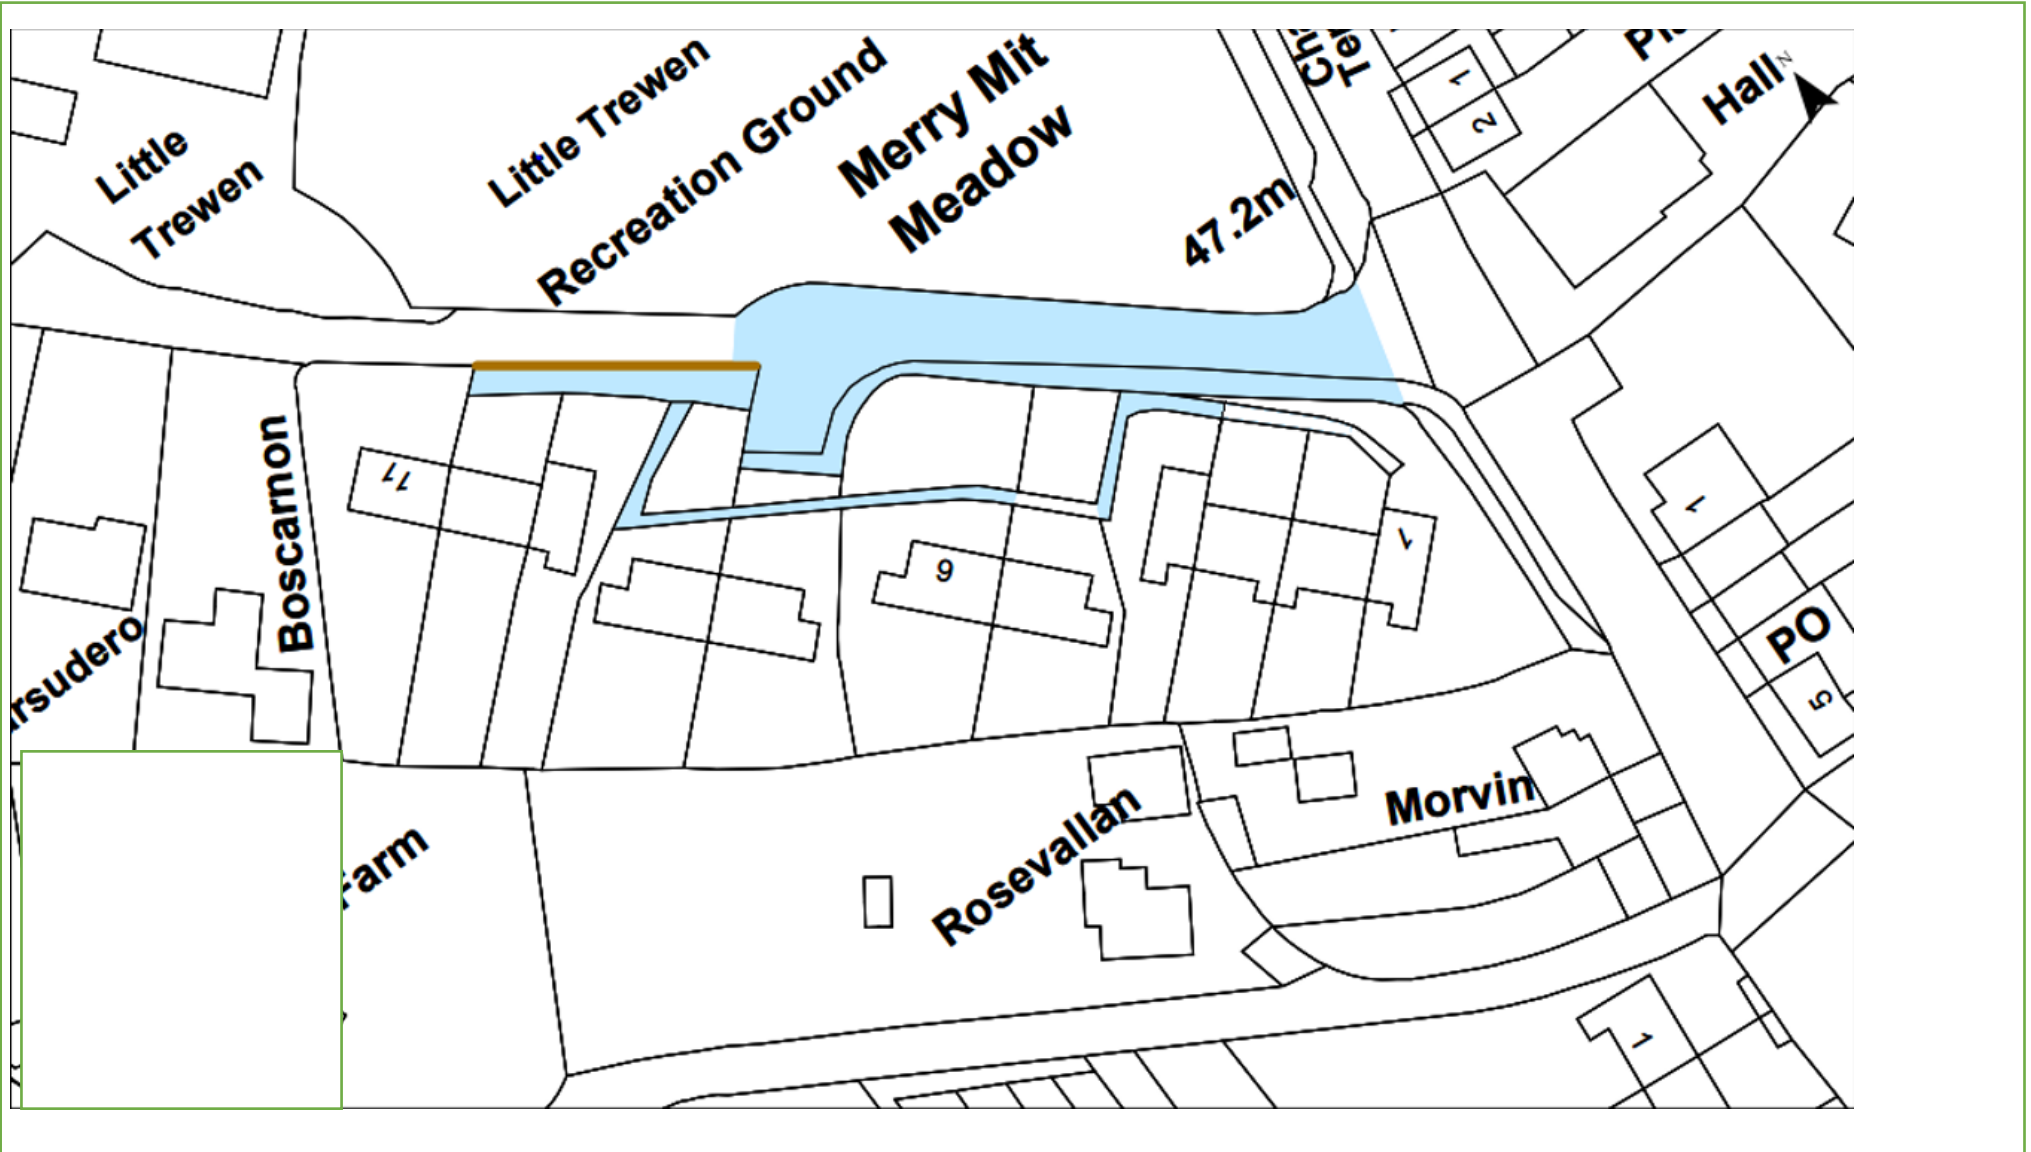

KEY:  Grass Cutting  Weed Control  Hedges  Shrub Beds

Last Update:23/09/22 By: IM

Kew Kekulyek Falmouth TR11 4GN

-  Grass  Weed Control  Hedges  Shrubs  Wild Meadow  Mowed Path  Eco Corridor

Grounds Maintenance

Map 10 – Merry Mit Meadow Budock Water, Falmouth TR11 5DW

KEY:  Weed Control  Hedges  Shrub Beds

Last Update: 19/11/21 By: IM

Grounds Maintenance

Map 11 – Nangitha Terrace Budock Water, Falmouth TR11 5DQ

KEY:  Grass Cutting  Weed Control  Hedges