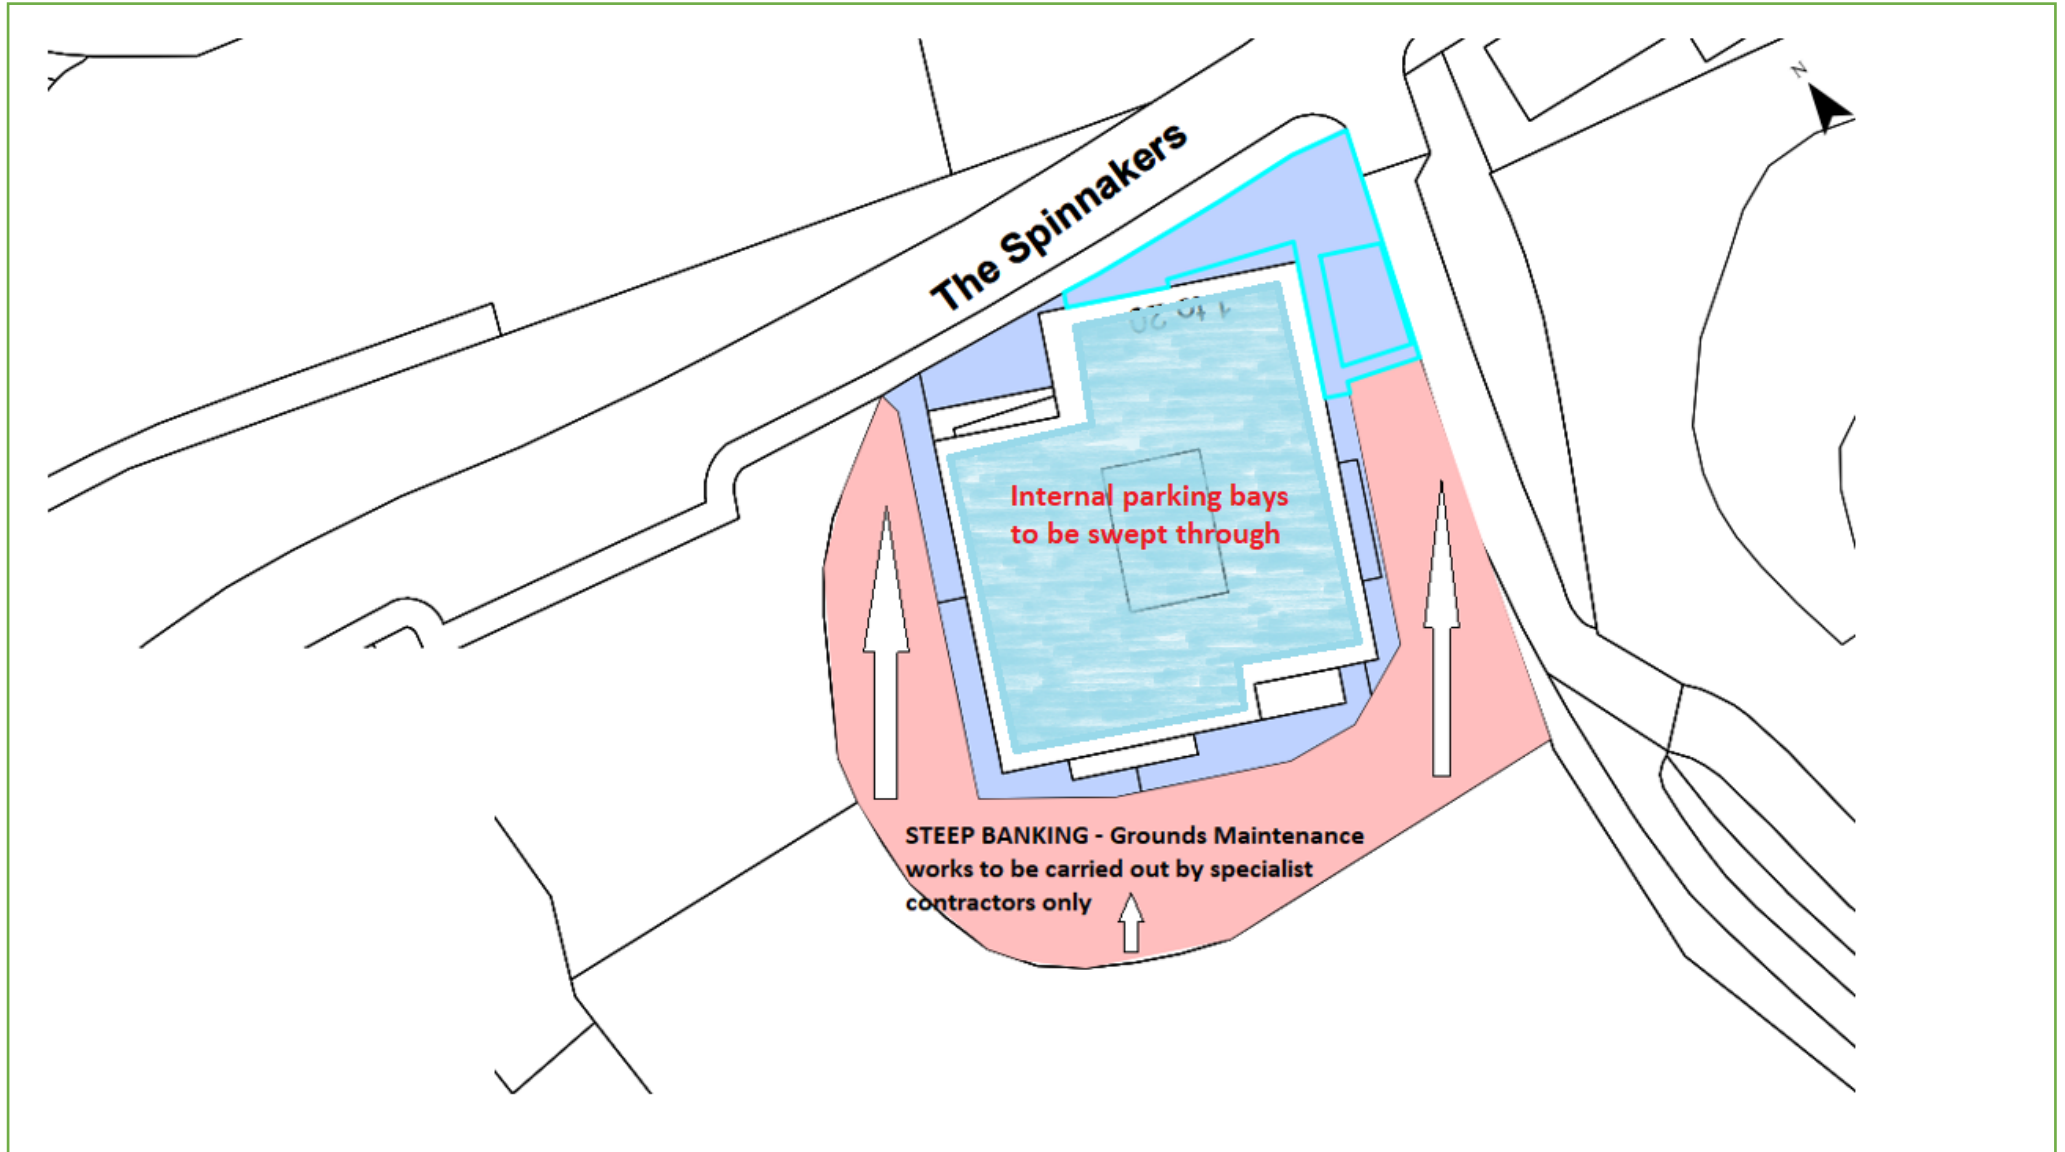

Last Update: 29/11/21 By: IM

Grounds Maintenance

Map 148 – Shore View Swanpool, Falmouth TR11 5JJ

KEY:  Grass Cutting  Weed Control  Hedges  Shrub Beds

Last Update: 30/08/22 By: IM

Grounds Maintenance

Map 12 – Stephney Close Budock Water, Falmouth TR11 5EQ

KEY:  Grass Cutting  Weed Control  Hedges  Shrub Beds

Last Update: 22/11/22 By: IM

Grounds Maintenance

Map 104 – The Spinnakers Hillside Road, Falmouth TR11 4GZ

KEY:  Grass Cutting  Weed Control  Hedges  Shrub Beds  HAZARD;Steep Slope

Last Update: 16/06/22 By: IM

Grounds Maintenance

Map 130 – Trebarvah Court Constantine TR11 5FX

KEY:  Grass Cutting  Weed Control  Hedges  Shrub Beds  Wildflower Area

Last Update: 30/03/22 By: IM

Grounds Maintenance