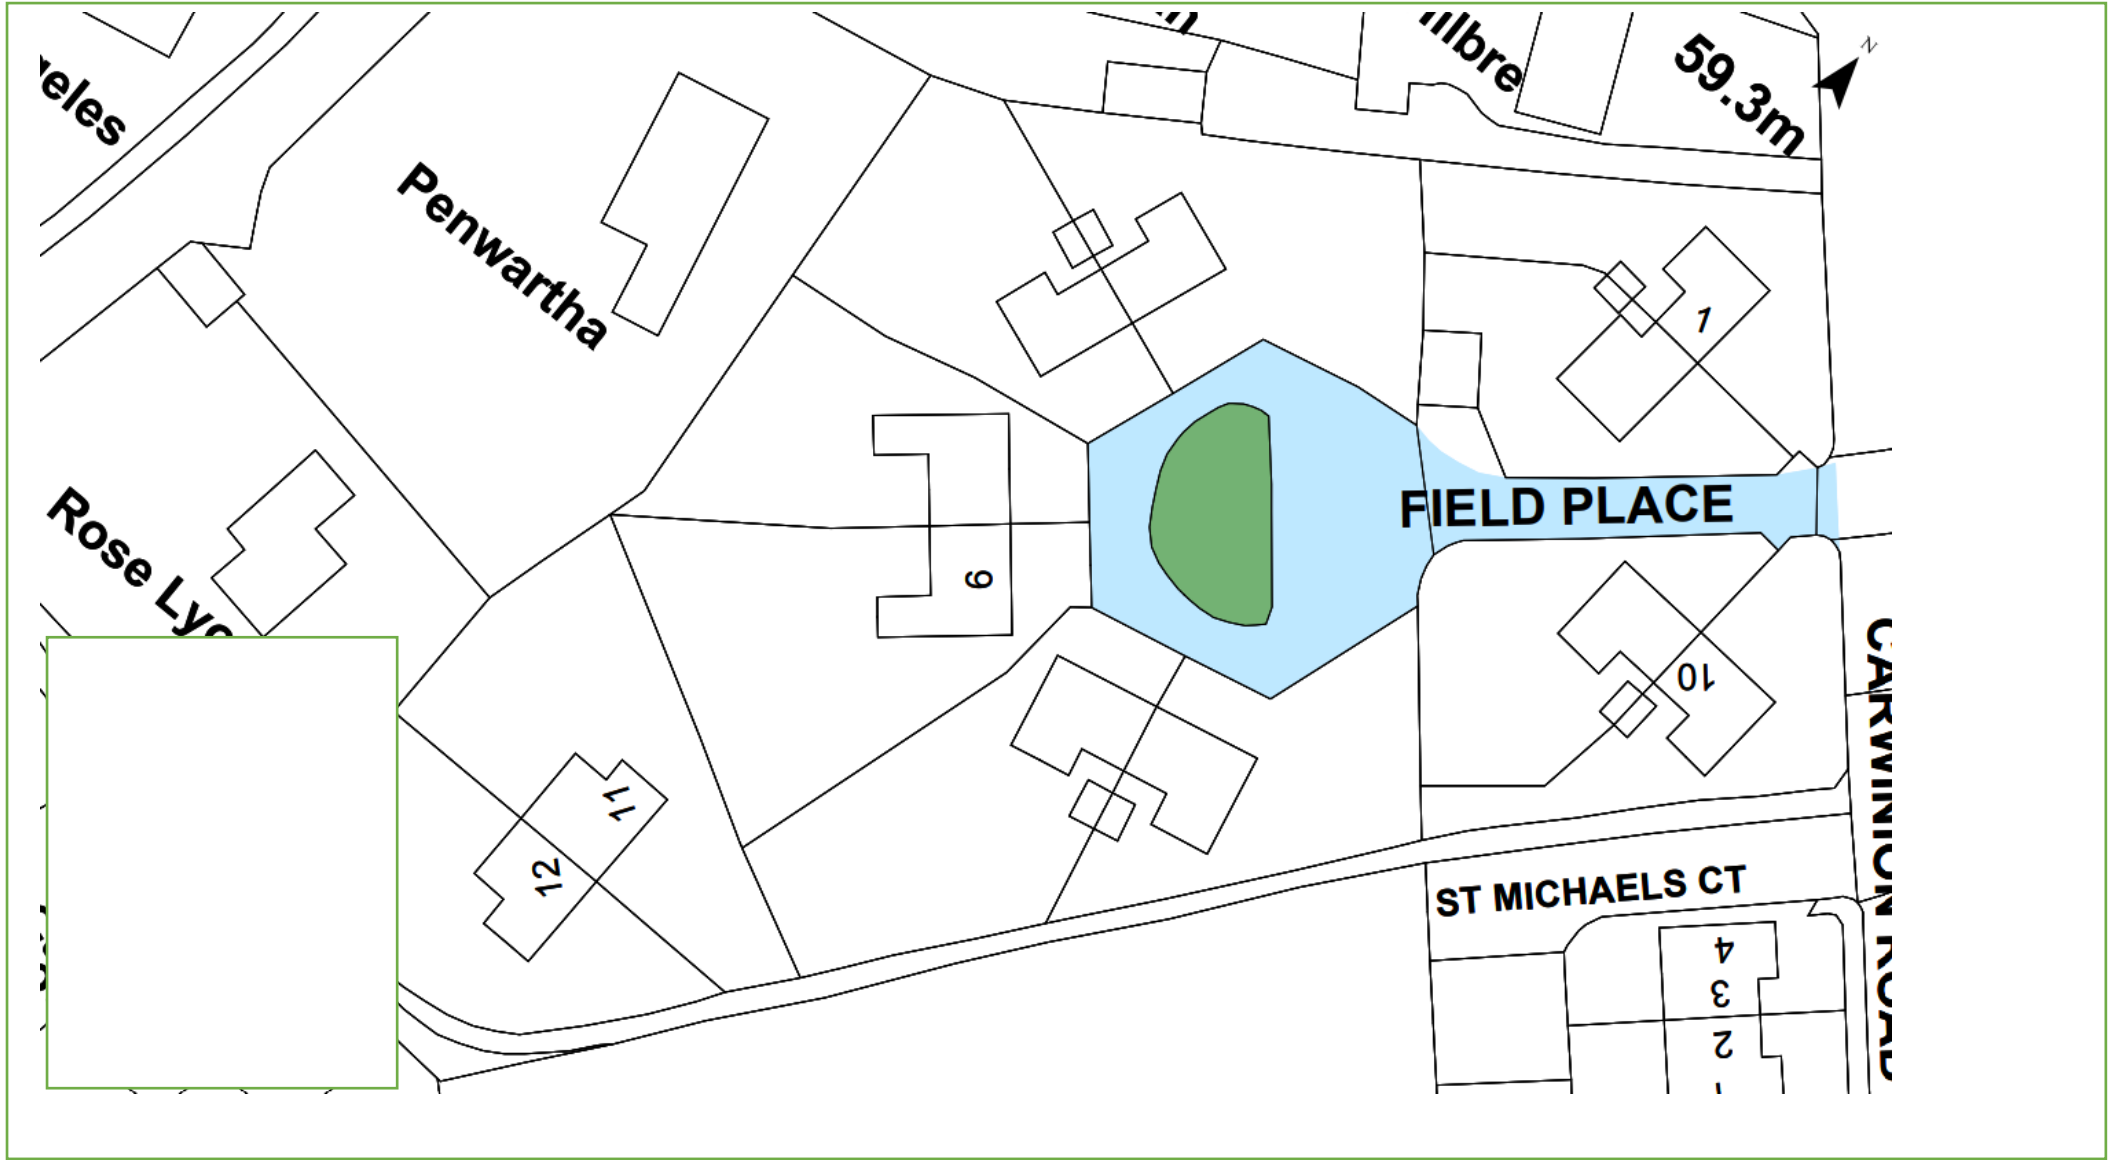

Grounds Maintenance

Map 147 – Azenor Avenue Castle View & Poolfield Way Falmouth TR11 4FT

KEY:  Grass Cutting  Weed Control  Hedges  Shrub Beds

Last Update: 02/08/22 By: IM 

Grounds Maintenance

Map 29 – Field Place Mawnan Smith, Falmouth TR11 5JE

KEY:  Grass Cutting  Weed Control  Hedges  Shrub Beds

Last Update:23/09/22 By: IM

Kew Kekulyek Falmouth TR11 4GN

-  Grass  Weed Control  Hedges  Shrubs  Wild Meadow  Mowed Path  Eco Corridor

Grounds Maintenance

Map 10 – Merry Mit Meadow Budock Water, Falmouth TR11 5DW

KEY:  Weed Control  Hedges  Shrub Beds

Last Update: 19/11/21 By: IM

Grounds Maintenance

Map 11 – Nangitha Terrace Budock Water, Falmouth TR11 5DQ

KEY:  Grass Cutting  Weed Control  Hedges

Last Update: 29/11/21 By: IM

Grounds Maintenance

Map 148 – Shore View Swanpool, Falmouth TR11 5JJ

KEY:  Grass Cutting  Weed Control  Hedges  Shrub Beds

Last Update: 30/08/22 By: IM

Grounds Maintenance

Map 12 – Stephney Close Budock Water, Falmouth TR11 5EQ