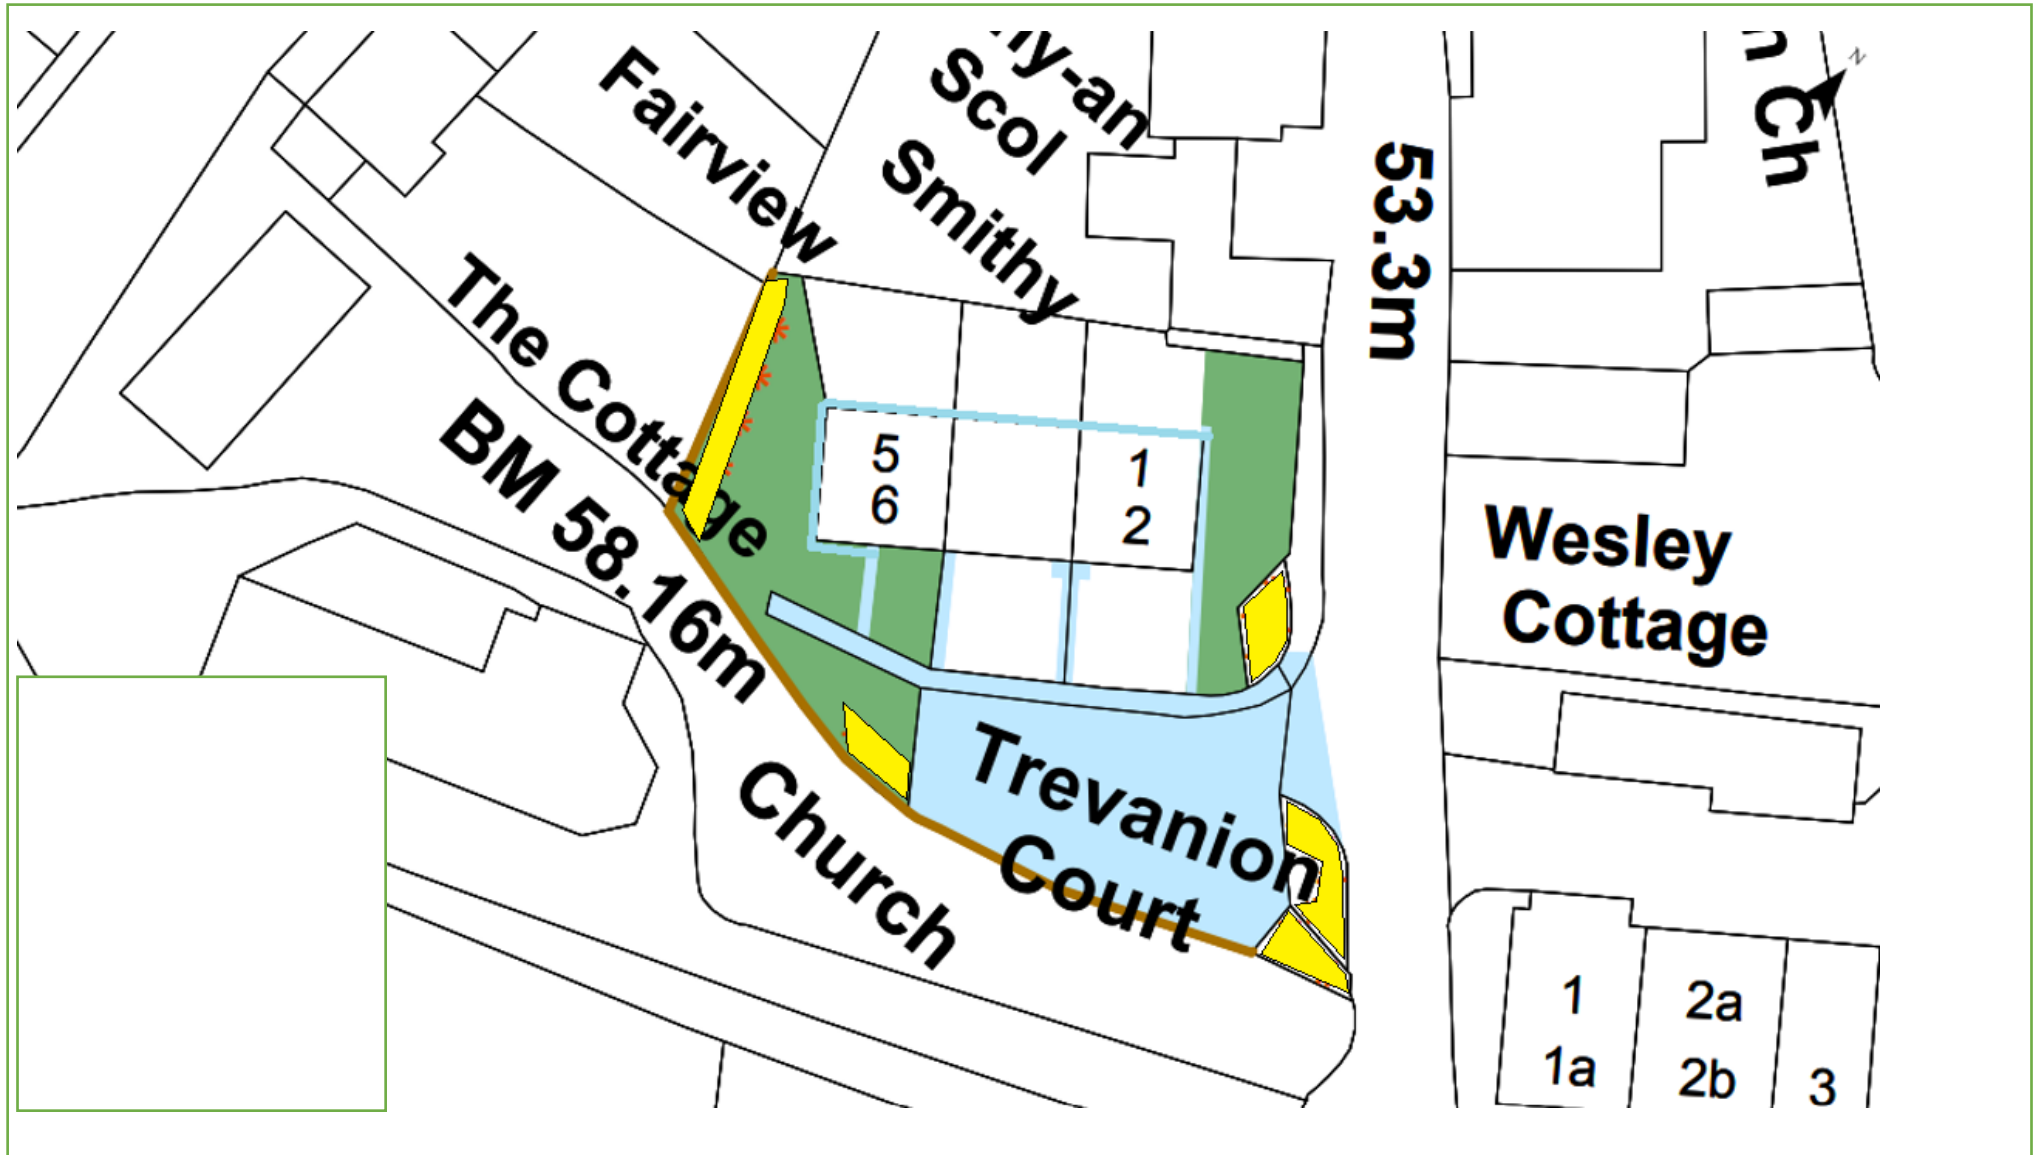

KEY:  Grass Cutting  Weed Control  Hedges  Shrub Beds

Last Update: 22/11/22 By: IM

Grounds Maintenance

Map 104 – The Spinnakers Hillside Road, Falmouth TR11 4GZ

KEY:  Grass Cutting  Weed Control  Hedges  Shrub Beds  HAZARD;Steep Slope

Last Update: 16/06/22 By: IM

Grounds Maintenance

Map 130 – Trebarvah Court Constantine TR11 5FX

KEY:  Grass Cutting  Weed Control  Hedges  Shrub Beds  Wildflower Area

Last Update: 30/03/22 By: IM

Grounds Maintenance

Map 30 – Trevanion Court Mawnan Smith TR11 5JF

KEY:  Grass Cutting  Weed Control  Hedges  Shrub Beds  Trees

Last Update: 29/11/21 By: IM

Grounds Maintenance

Map 16 – Wheal Vyvyan & Glebe Terrace Constantine, Falmouth TR11 5AF