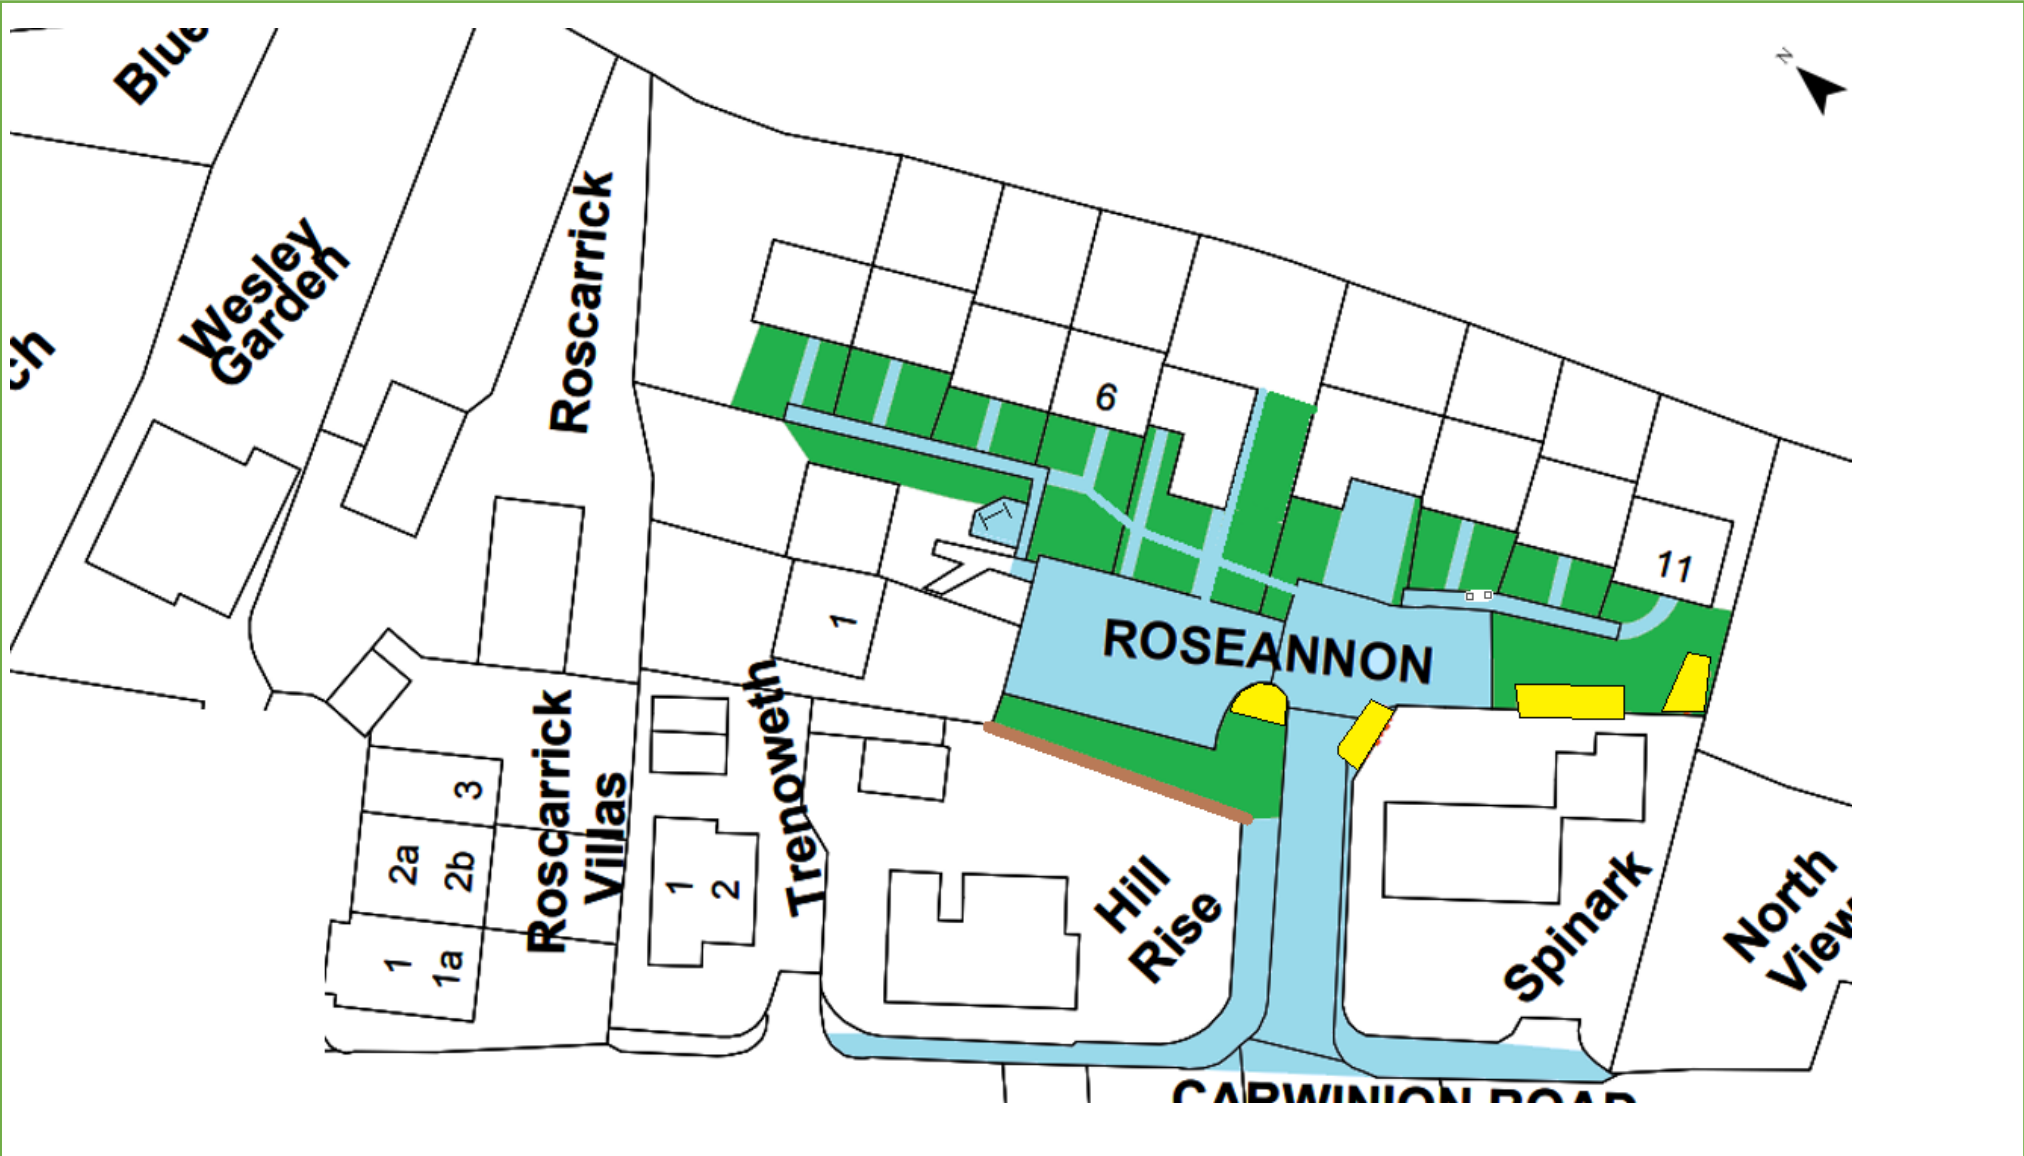

KEY: Grass Cutting Weed Control Hedges Shrub Beds Wildflower Meadows

Last Update: 30/11/22 By: IM

Grounds Maintenance

Map 31 – Roseannon Mawnan Smith TR11 5JQ

KEY:  Grass Cutting  Weed Control  Hedges  Shrub Beds

Last Update: 29/11/21 By: IM

Grounds Maintenance

Map 148 – Shore View Swanpool, Falmouth TR11 5JJ

KEY:  Grass Cutting  Weed Control  Hedges  Shrub Beds

Last Update: 30/08/22 By: IM

Grounds Maintenance

Map 12 – Stephney Close Budock Water, Falmouth TR11 5EQ

KEY:  Grass Cutting  Weed Control  Hedges  Shrub Beds

Last Update: 22/11/22 By: IM

Grounds Maintenance

Map 104 – The Spinnakers Hillside Road, Falmouth TR11 4GZ

KEY:  Grass Cutting  Weed Control  Hedges  Shrub Beds  HAZARD;Steep Slope