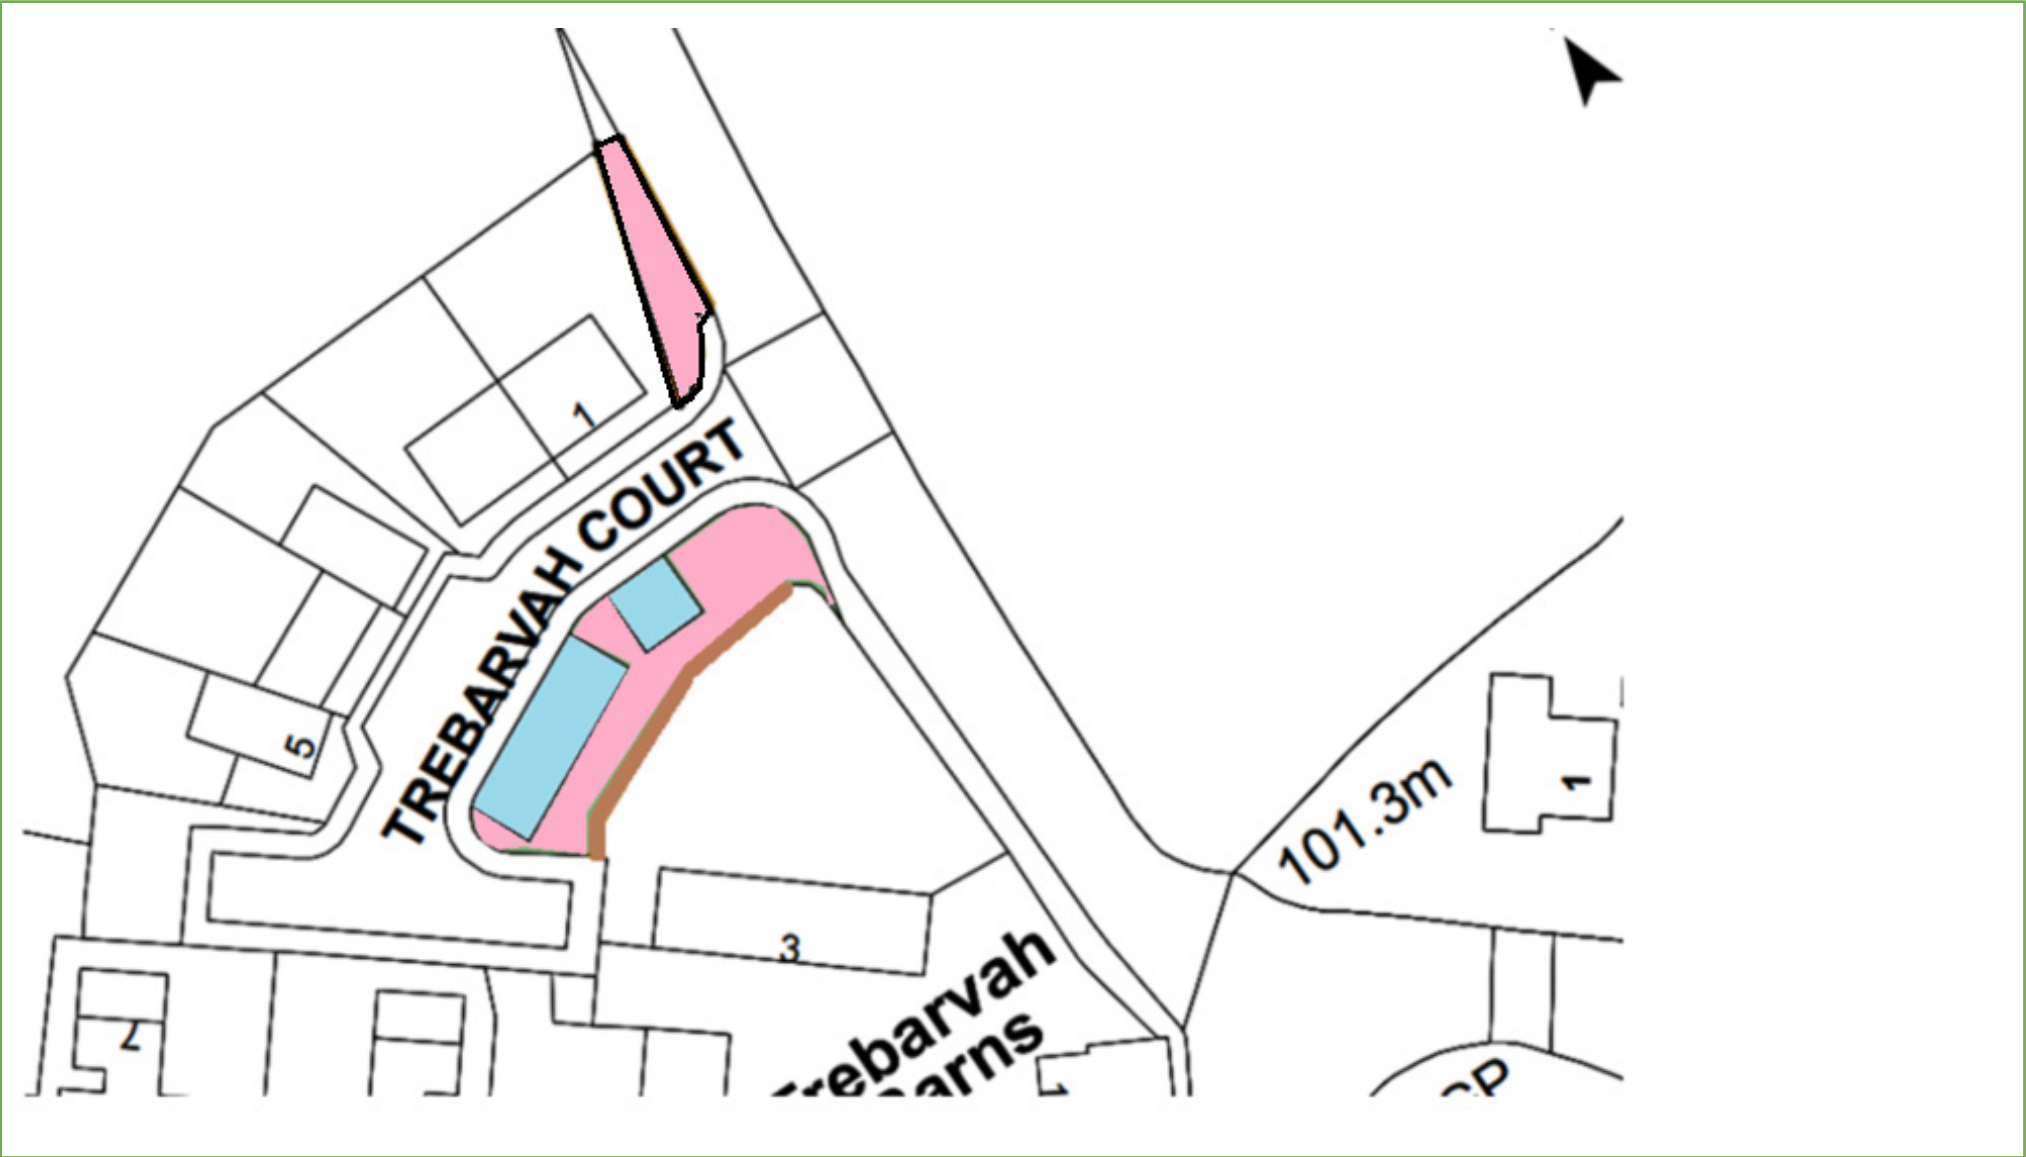

Last Update: 16/06/22 By: IM

Grounds Maintenance

Map 130 – Trebarvah Court Constantine TR11 5FX

KEY:  Grass Cutting  Weed Control  Hedges  Shrub Beds  Wildflower Area

Last Update: 30/03/22 By: IM

Grounds Maintenance