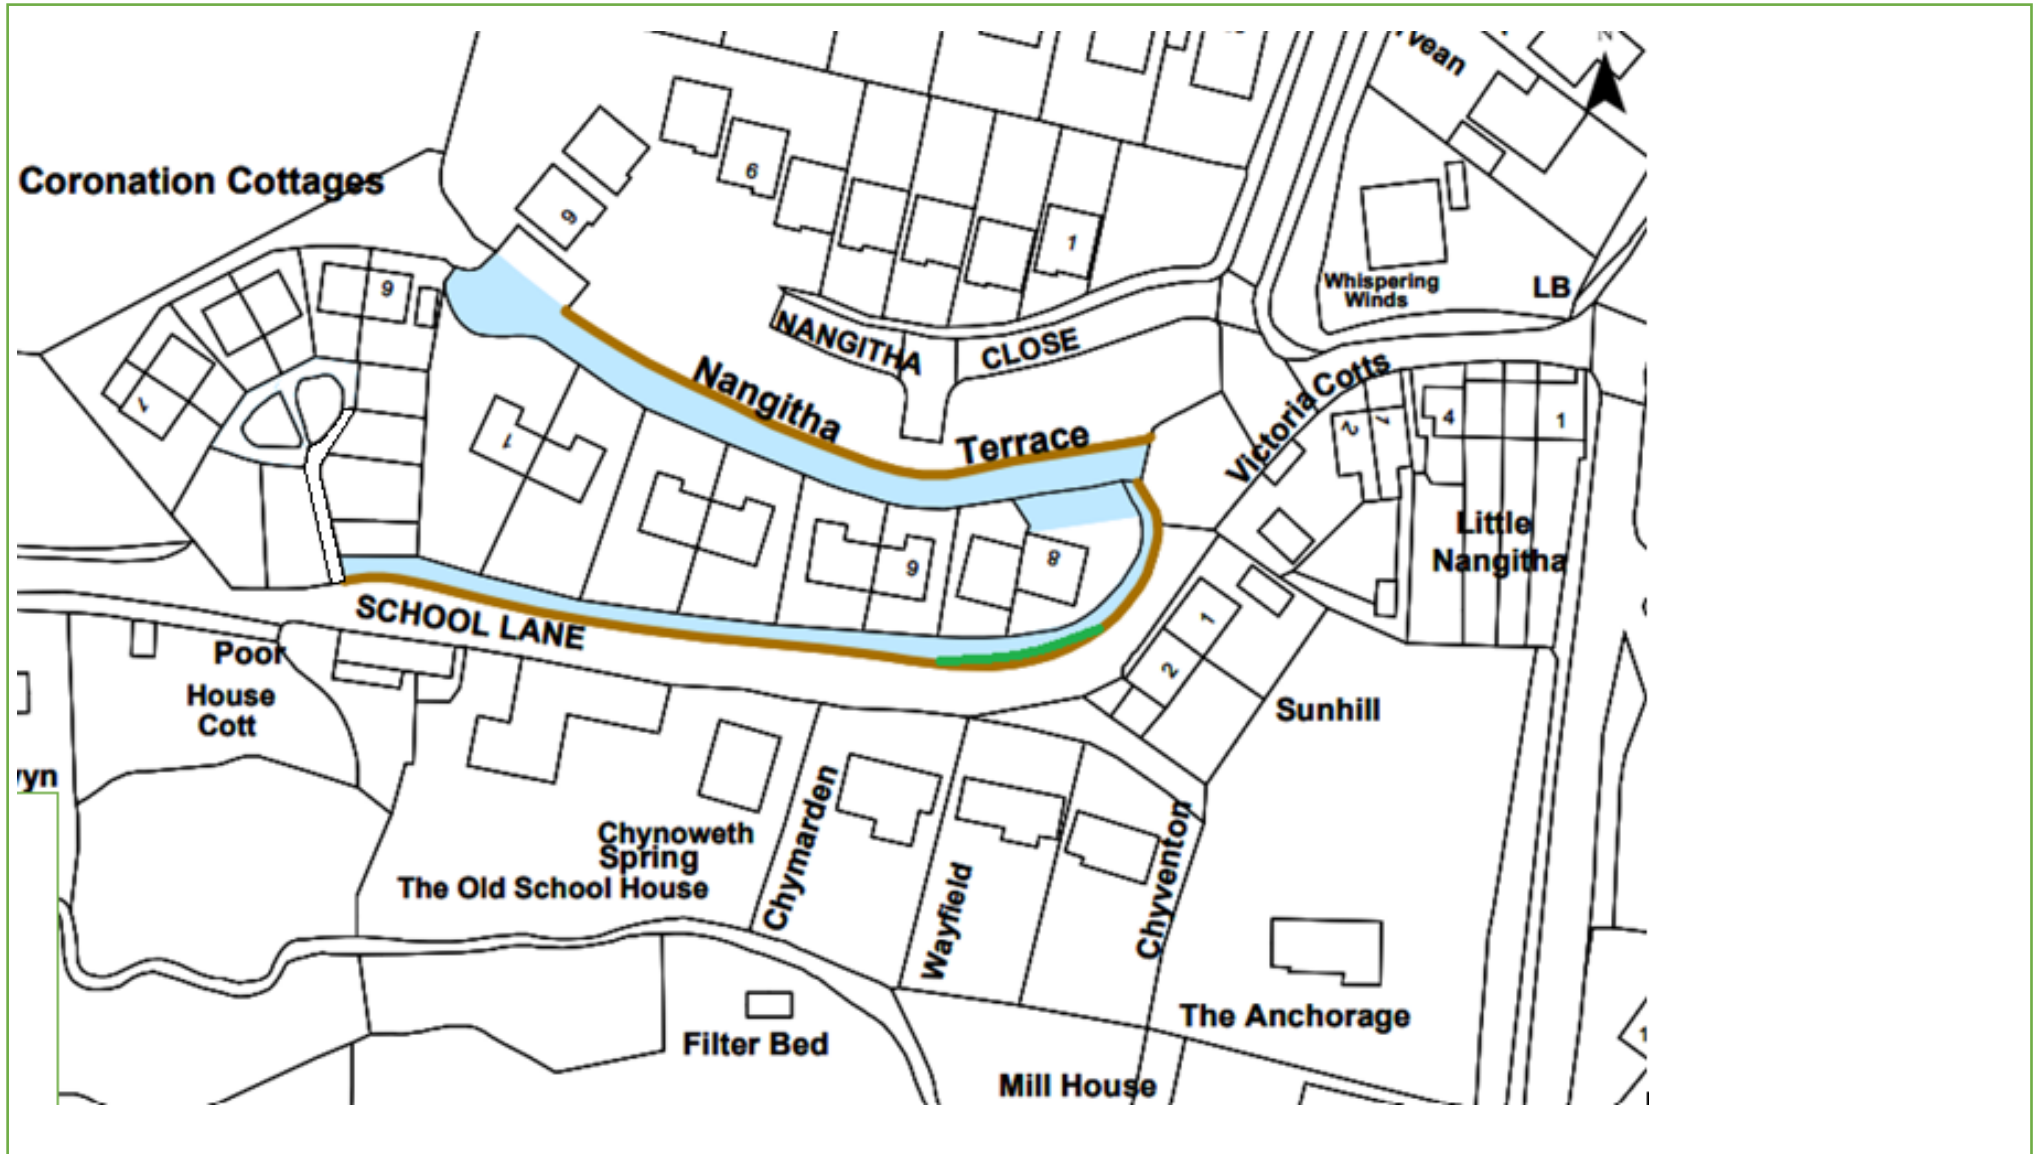

Grounds Maintenance

Map 11 – Nangitha Terrace Budock Water, Falmouth TR11 5DQ

KEY: Grass Cutting Weed Control Hedges

Last Update: 21/11/22 By: IM